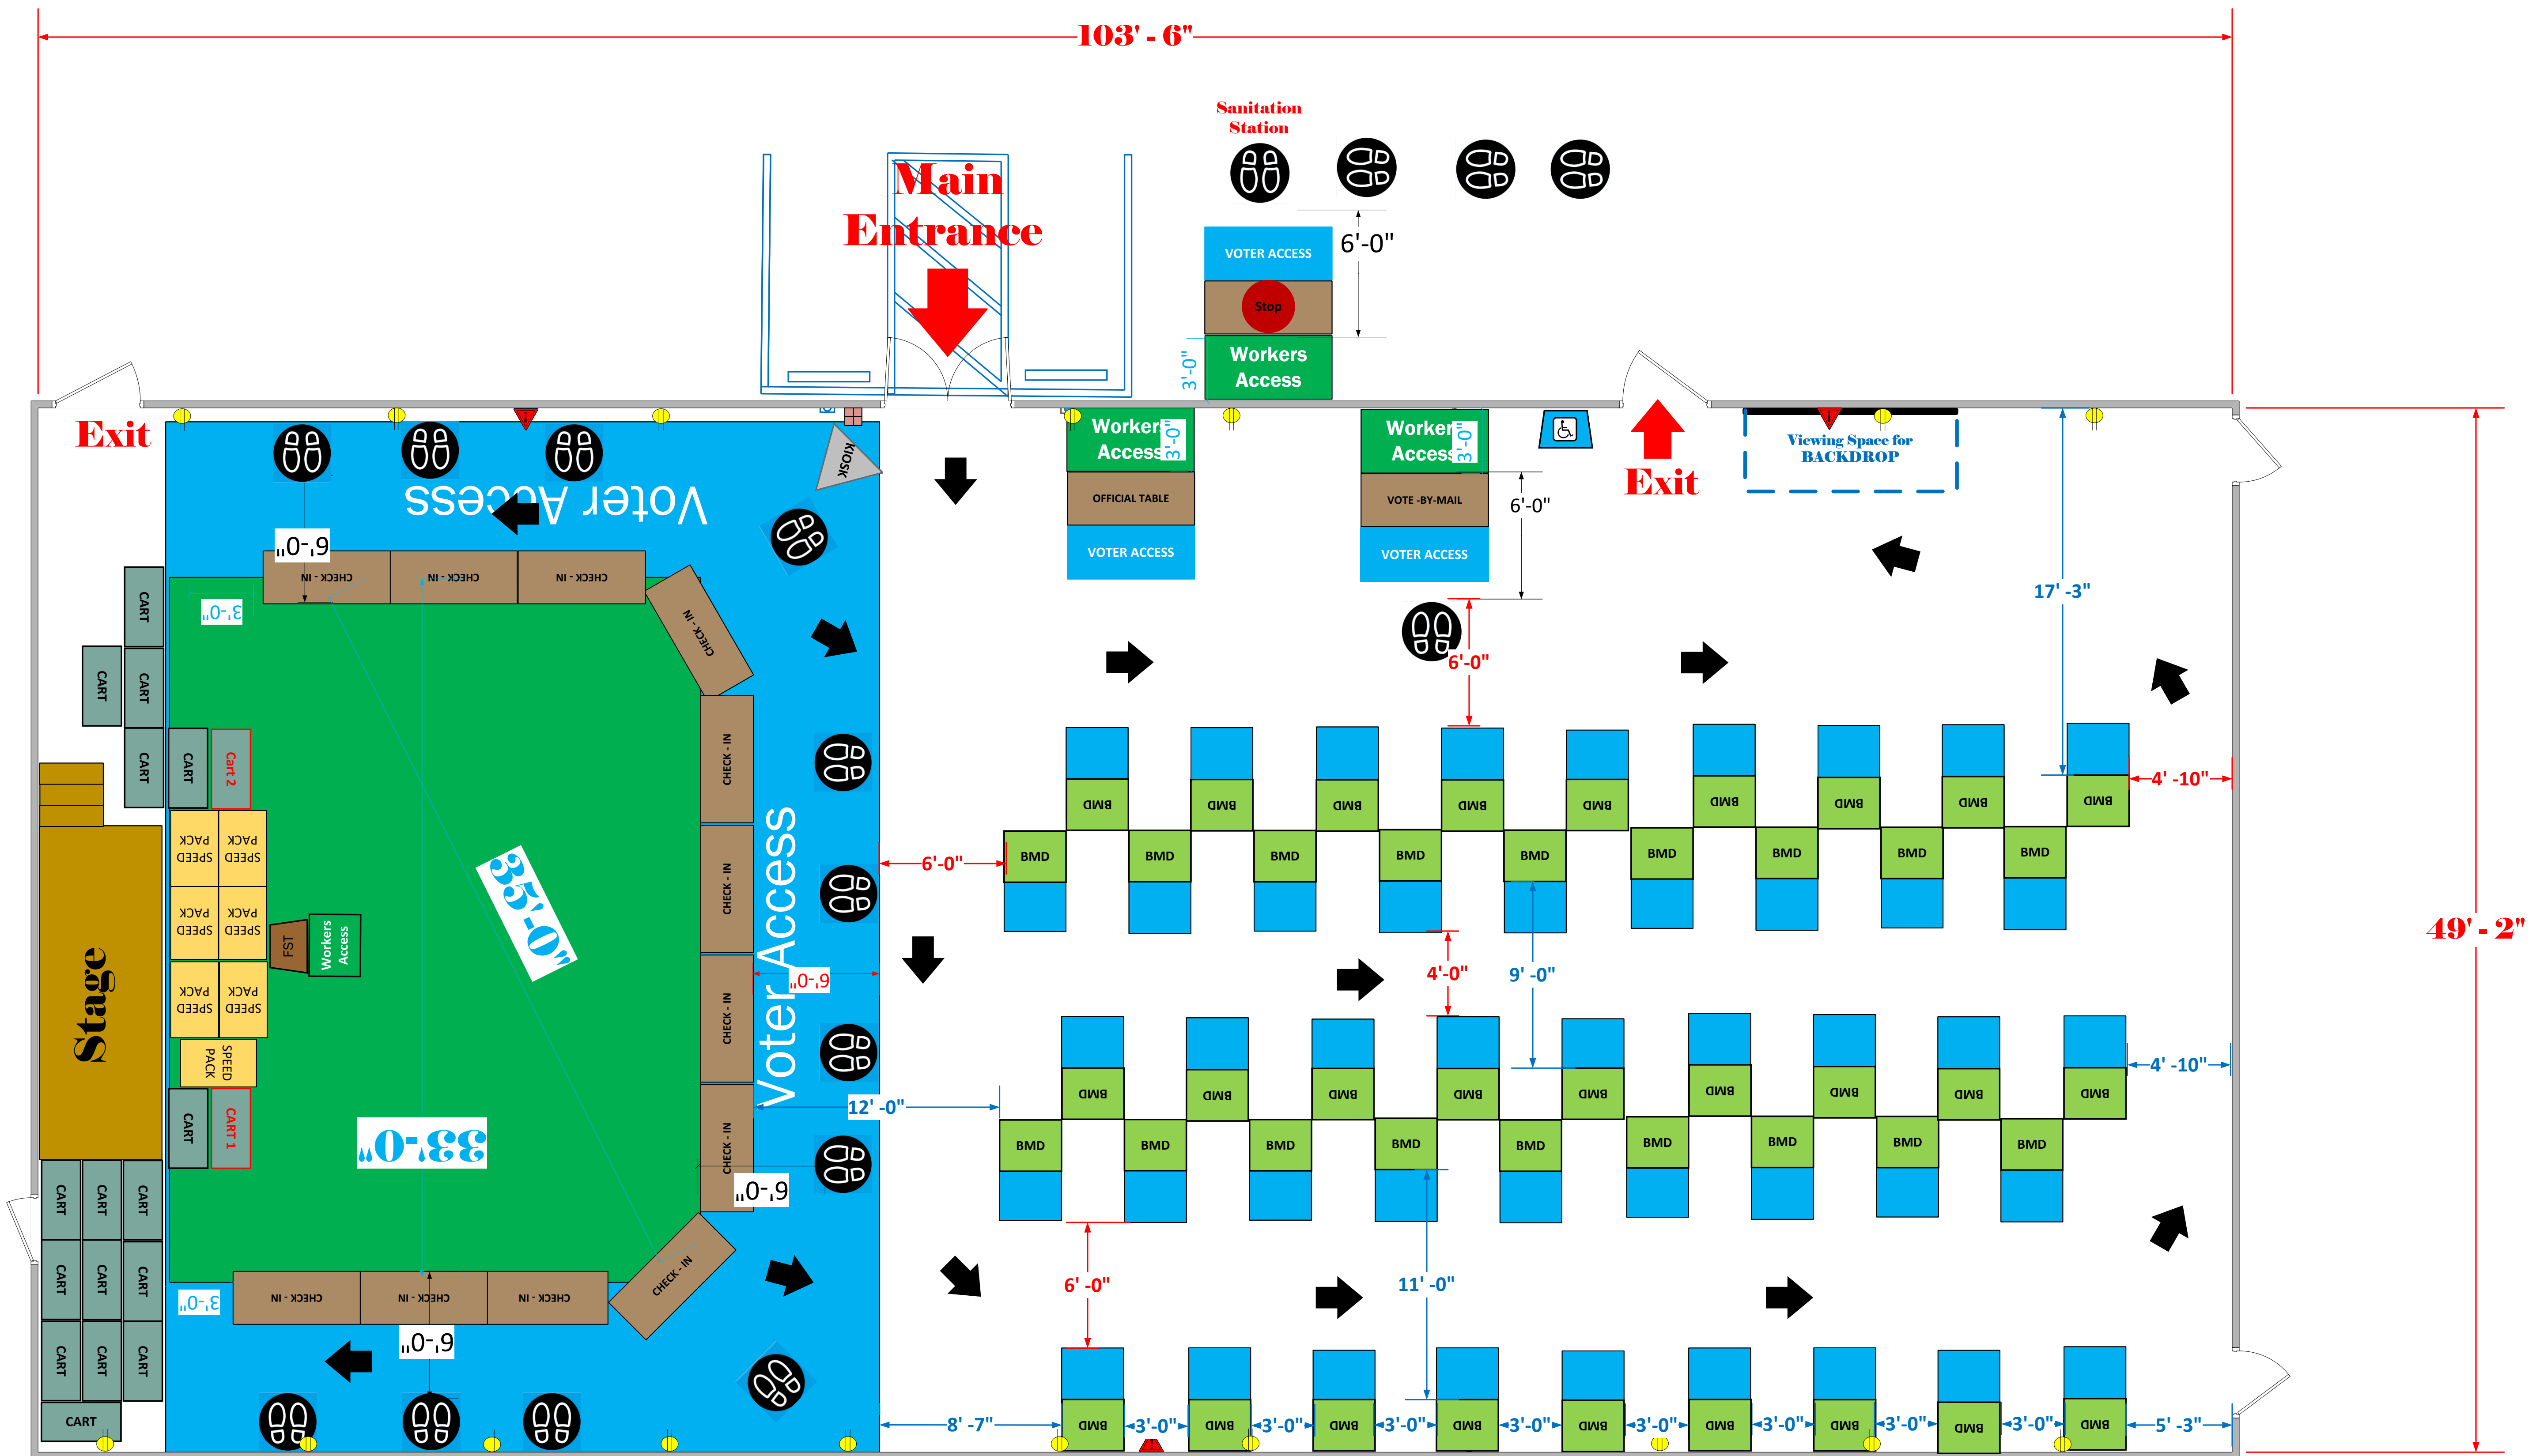

**Community Room  
(5,047 Sq. Ft)**

**LEGEND**

Room Size	Dimension: 49' x 103'	Sq. Ft: 5,047
EPB	Primary: 12	Secondary: <b>Pending</b>
BMD	Total: 45	Actual: 45
Circuits	Total: <b>Pending</b>	Usable: <b>Pending</b>
Floor Decals		
BALLOT MARKING DEVICE		
CHECK IN TABLE		
BMD CART		
BACKDROP		
KIOSK		
POWER OUTLET		
PROTRUDING OBJECT		
ROUTER		
POWER CORDS		

SCALE	<b>1:48</b>
DRAWN BY	<b>Roy Welch</b>

TITLE  
**Iman Culture Center  
VC # 10024**