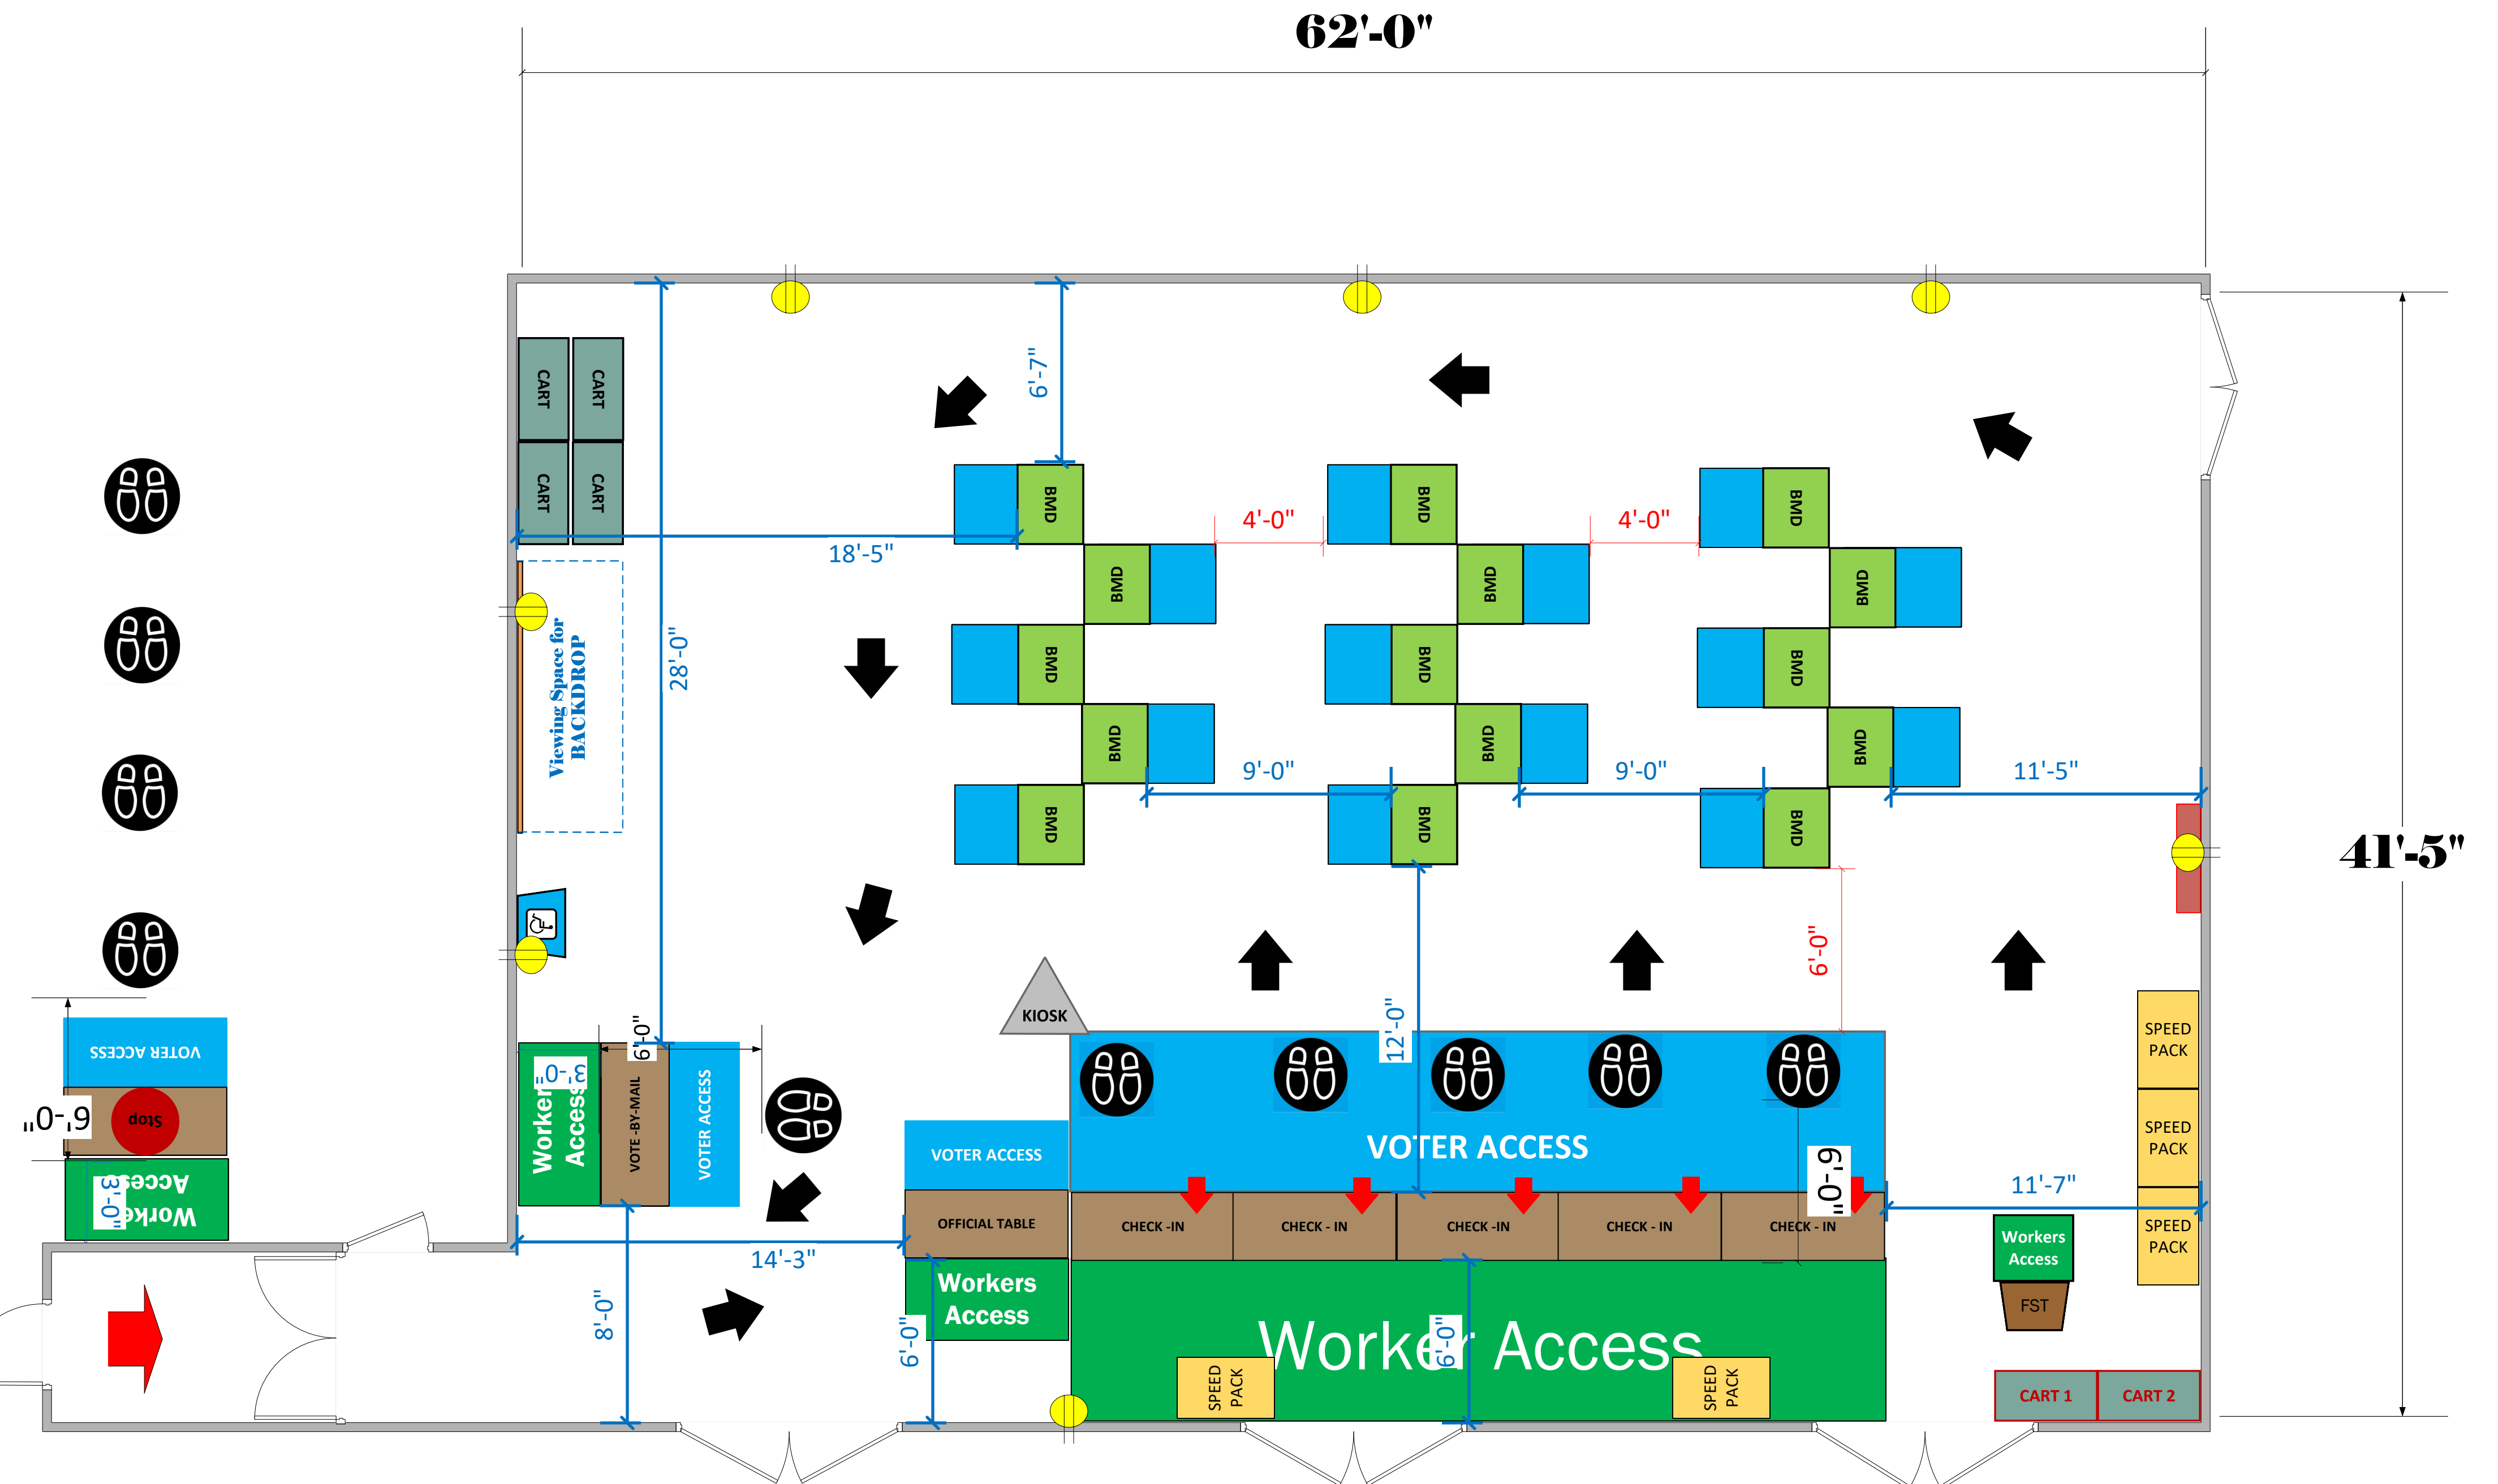

MPR

(2,567 Sq. Ft.)

LEGEND

Room Size	Dimension: 62' x 41'5"	Sq. Ft.: 2,467
EPB	Primary:	Secondary:
BMD	Total: 20	Actual:
Circuits	Total:	Usable:
Floor Decals		
BALLOT MARKING DEVICE		
CHECK IN TABLE		
BMD CART		
BACKDROP		
KIOSK		
POWER OUTLET		
PROTRUDING OBJECT		
ROUTER		
POWER CORDS		

Main
Entrance
Exit

Victoria Community
Regional Park
VC ID# 10465

SCALE	1: 48
DRAWN BY	David Chaparro