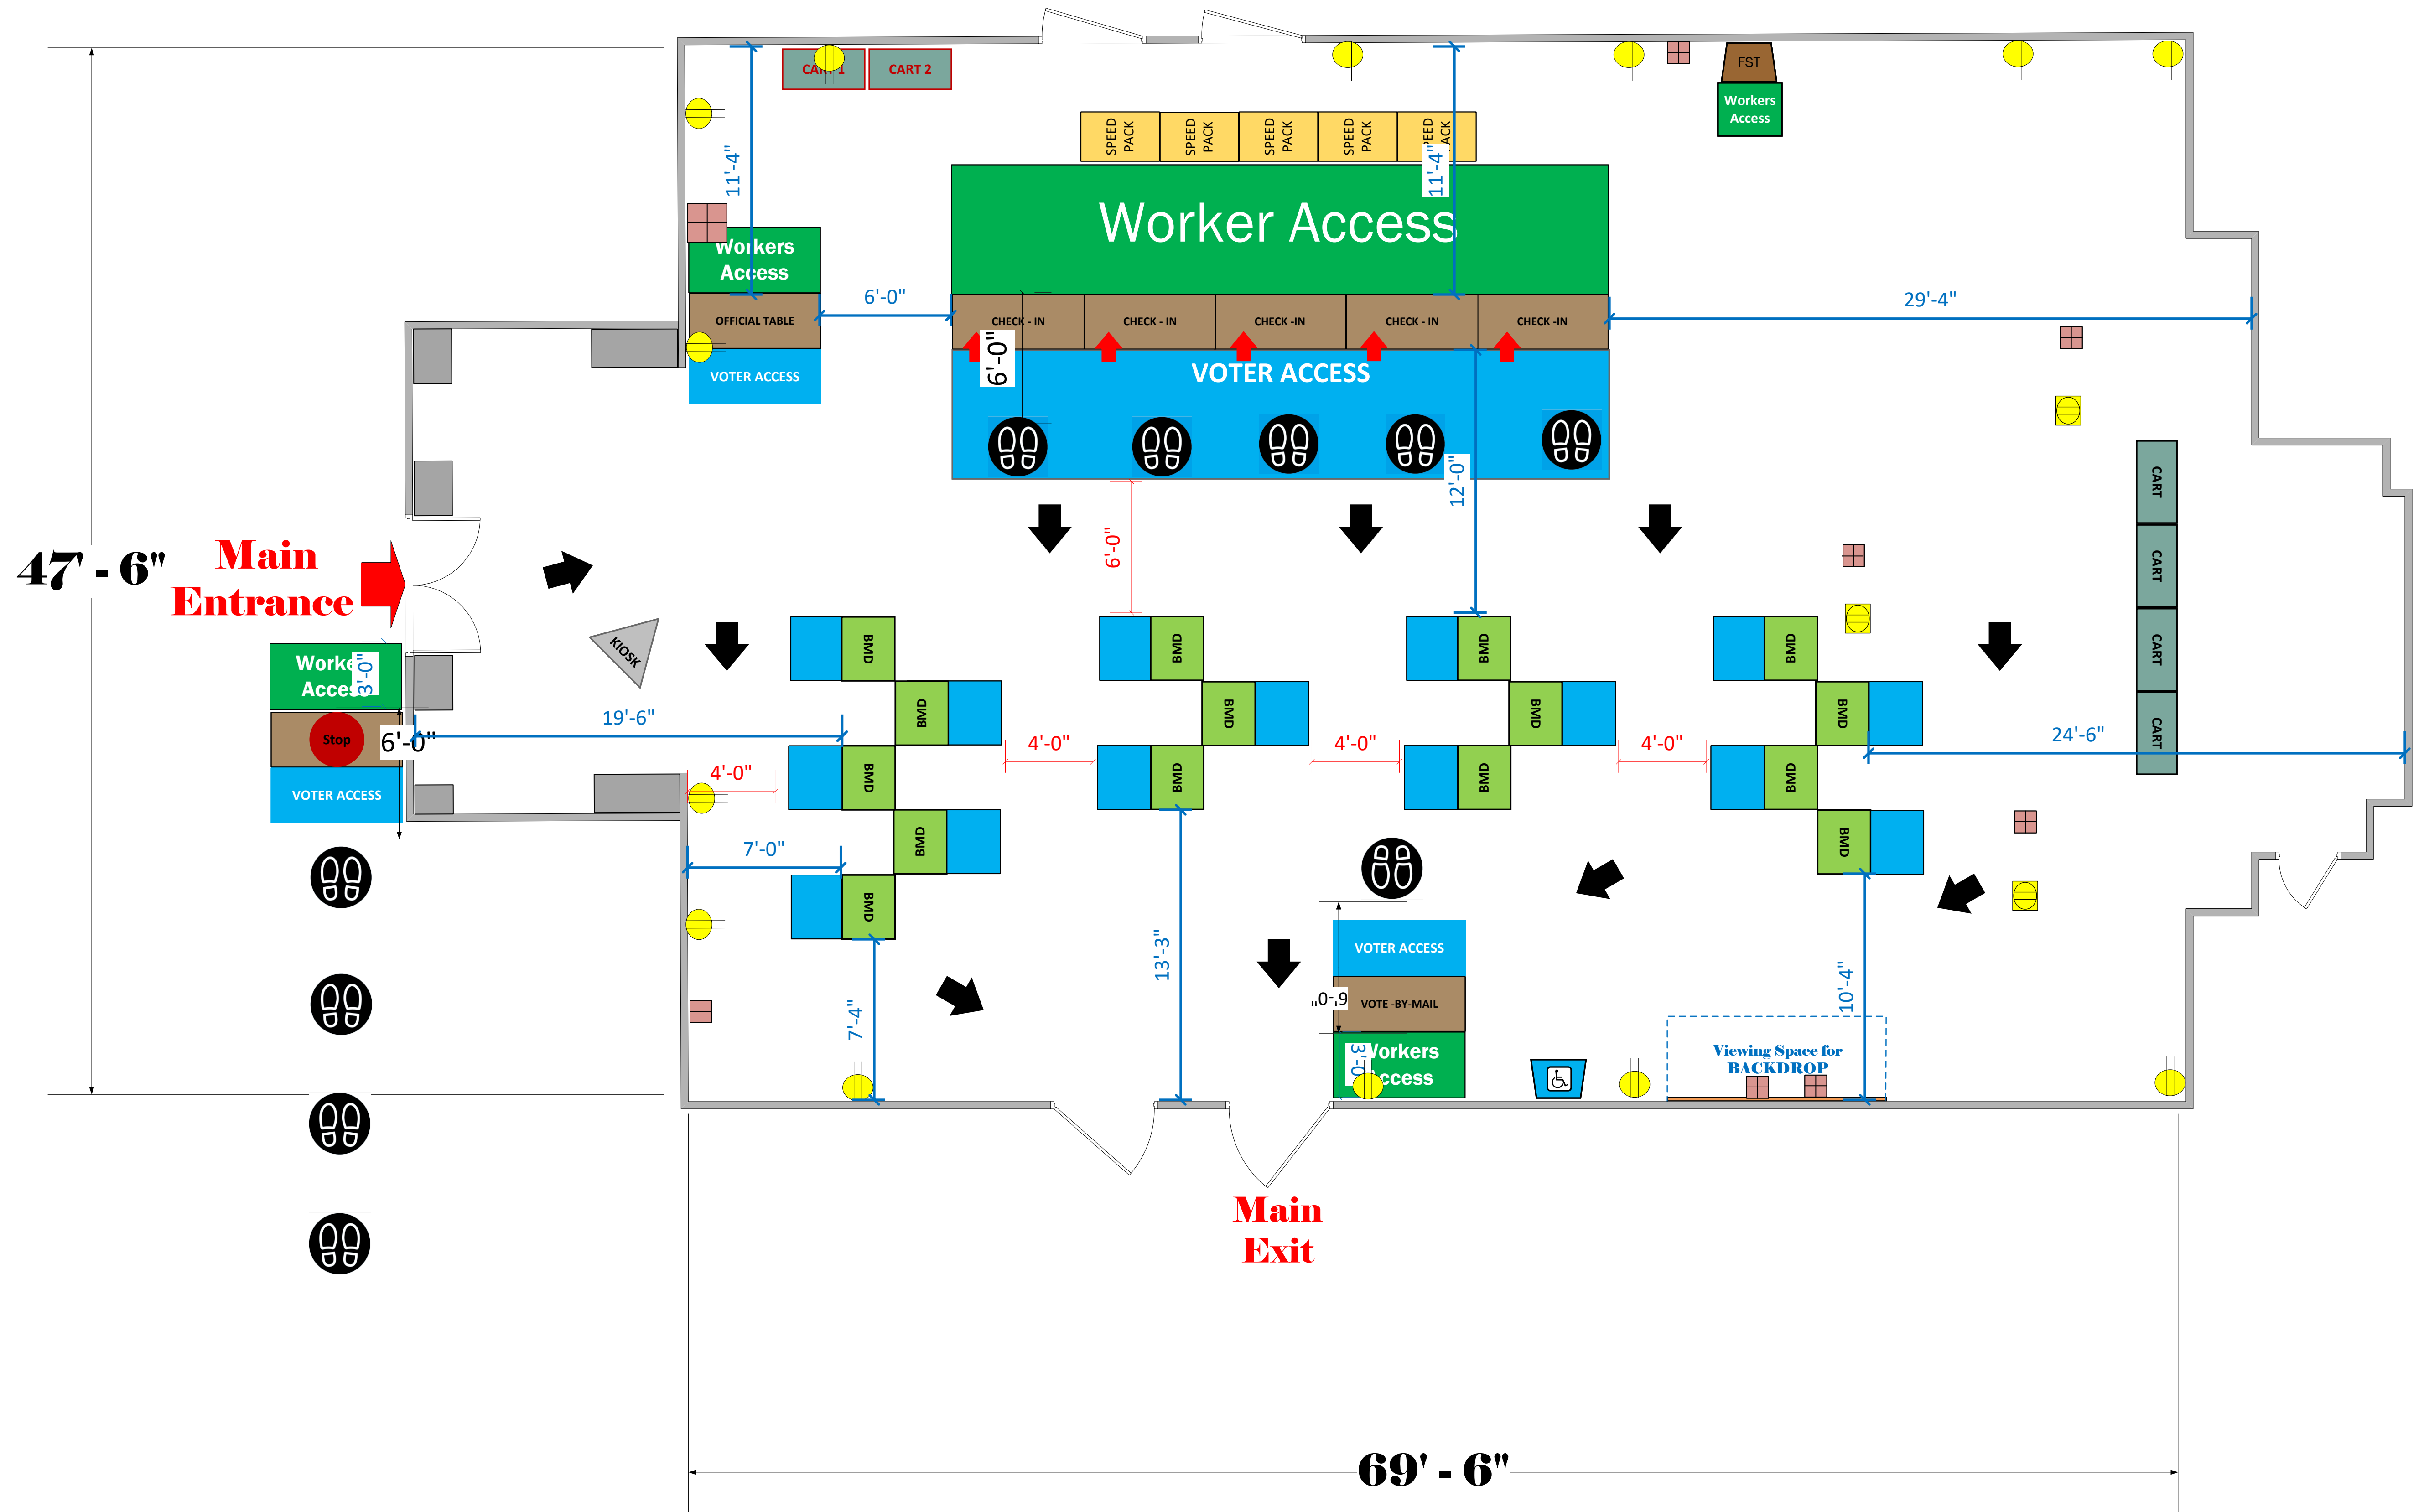

# MPR T1200 (3,301 Sq. Ft.)

## LEGEND

Room Size	Dimension: 69'6" x 47'6"	Sq. Ft: 3,301'
EPB	Primary:	Secondary:
BMD	Total: 15	Actual:
Circuits	Total:	Usable:
Floor Decals		
BALLOT MARKING DEVICE		
CHECK IN TABLE		
BMD CART		
BACKDROP		
KIOSK		
POWER OUTLET		
PROTRUDING OBJECT		
ROUTER		
POWER CORDS		

TITLE  
**Long Beach  
City College  
VC ID# 10547**

SCALE  
1: 48  
DRAWN BY  
**Ryan Rivas**