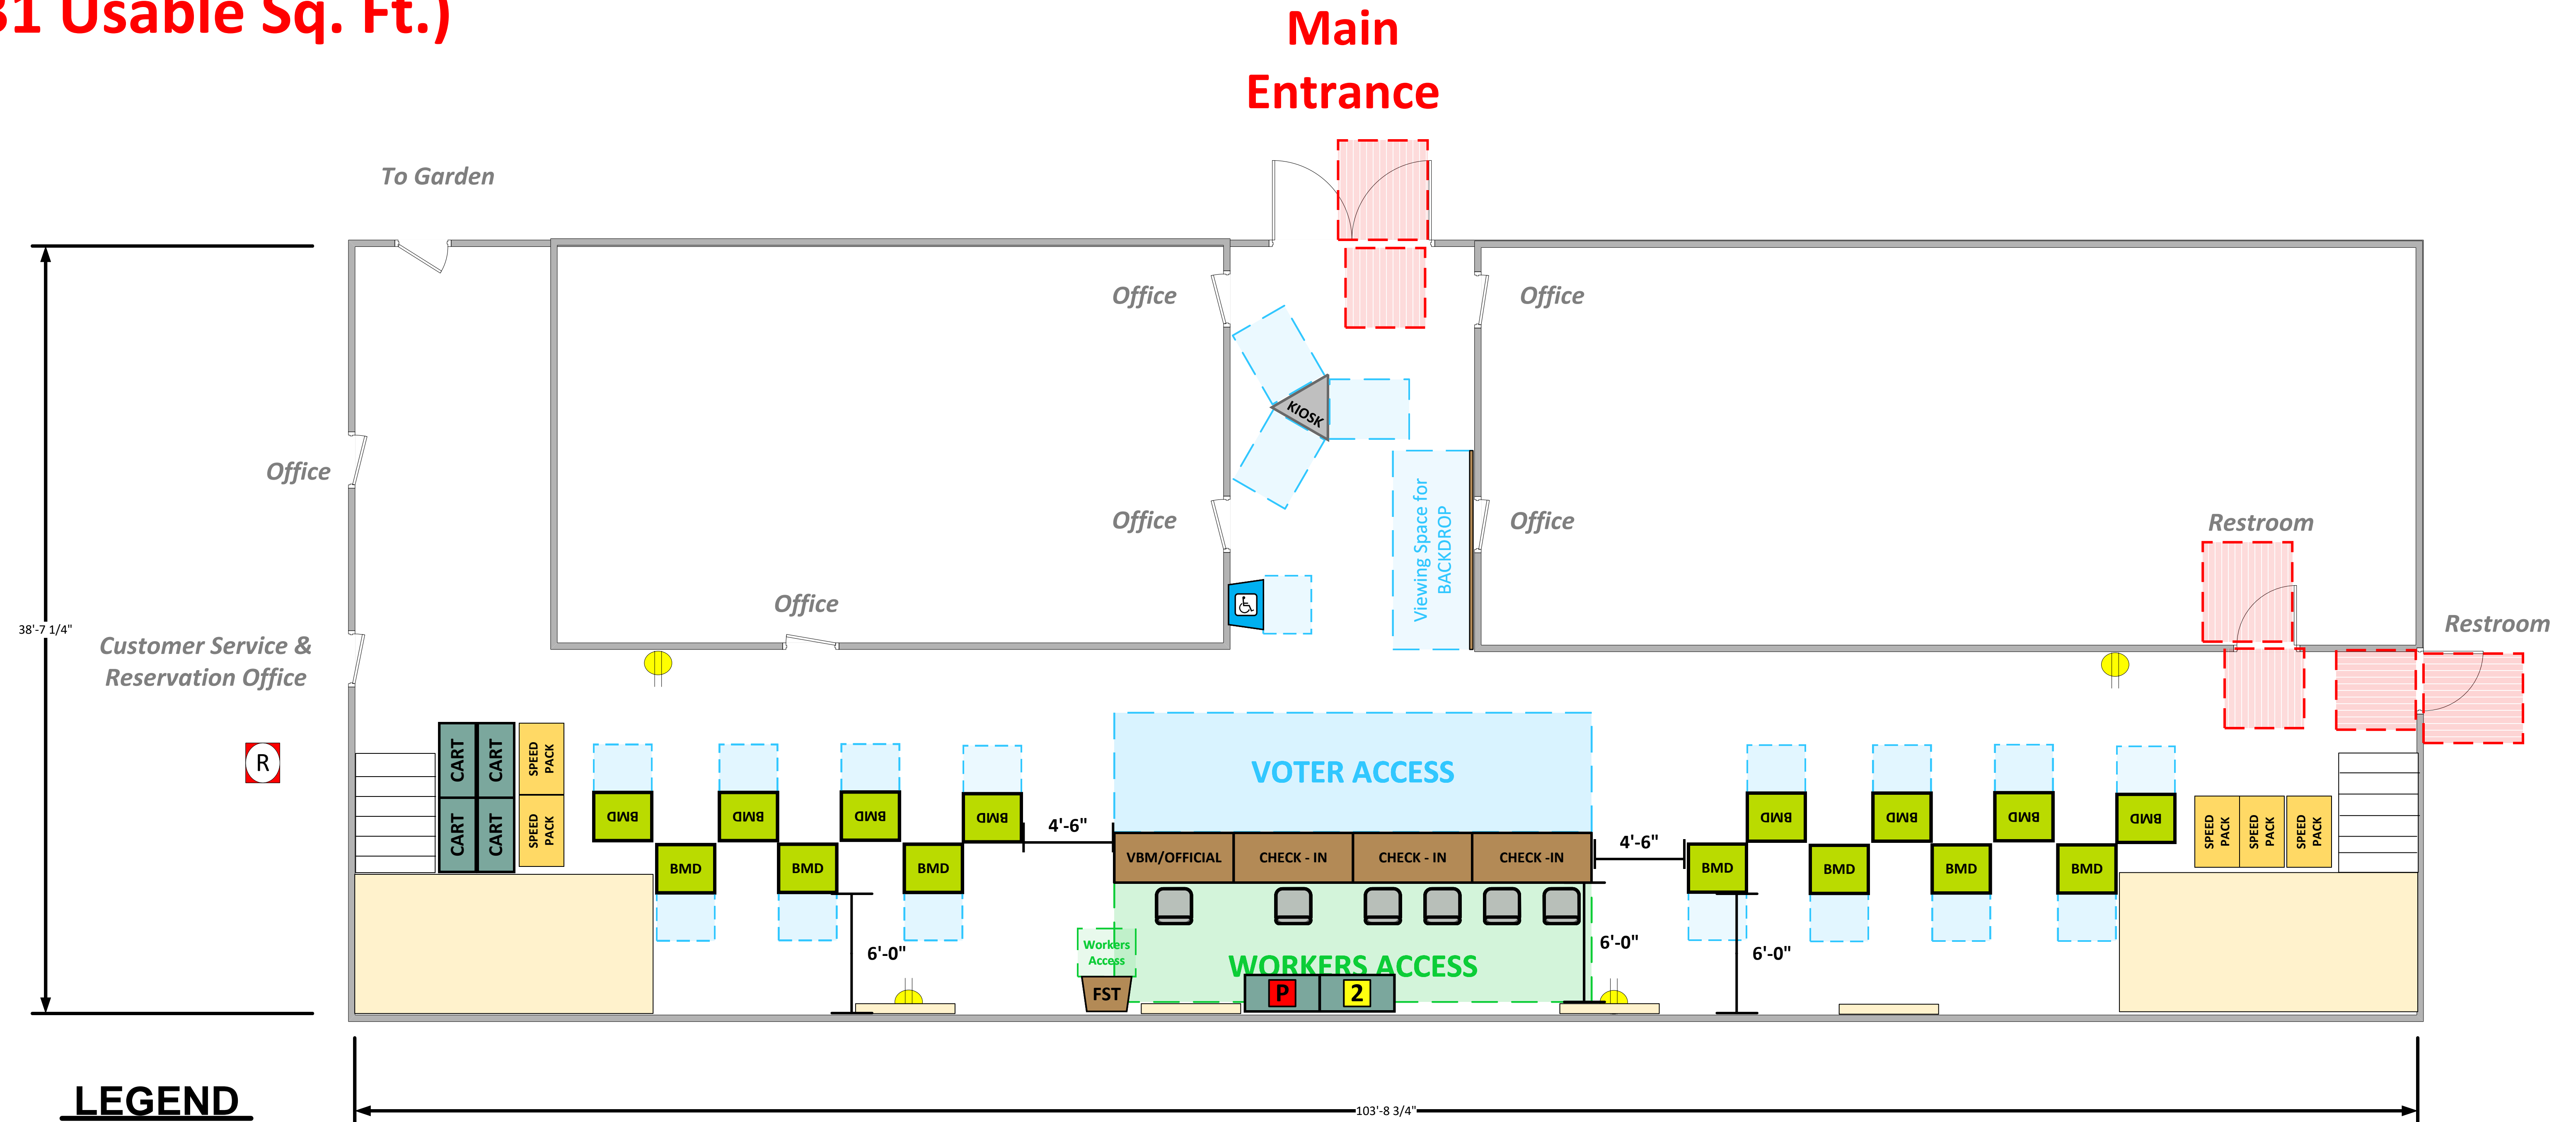

Upper Auditorium Lobby (2,131 Usable Sq. Ft.)

LEGEND

Room Size	Dimension: 38'-7" x 103'-8"	Sq. Ft: 3,999
Number of BMDs		
POWER OUTLET		
PROTRUDING OBJECT		
Do Not Block Area		

TITLE

VCID 10669
Glendale Civic Auditorium

Each chair at a CHECK-IN station equals one ePollbook

Equipment By: Dustin Fuller	Date: 01/14/2024
Skeleton Drawn By: Scott Taylor	Date: 01/09/24
Scale: 1/4" inches = 1' Ft.	