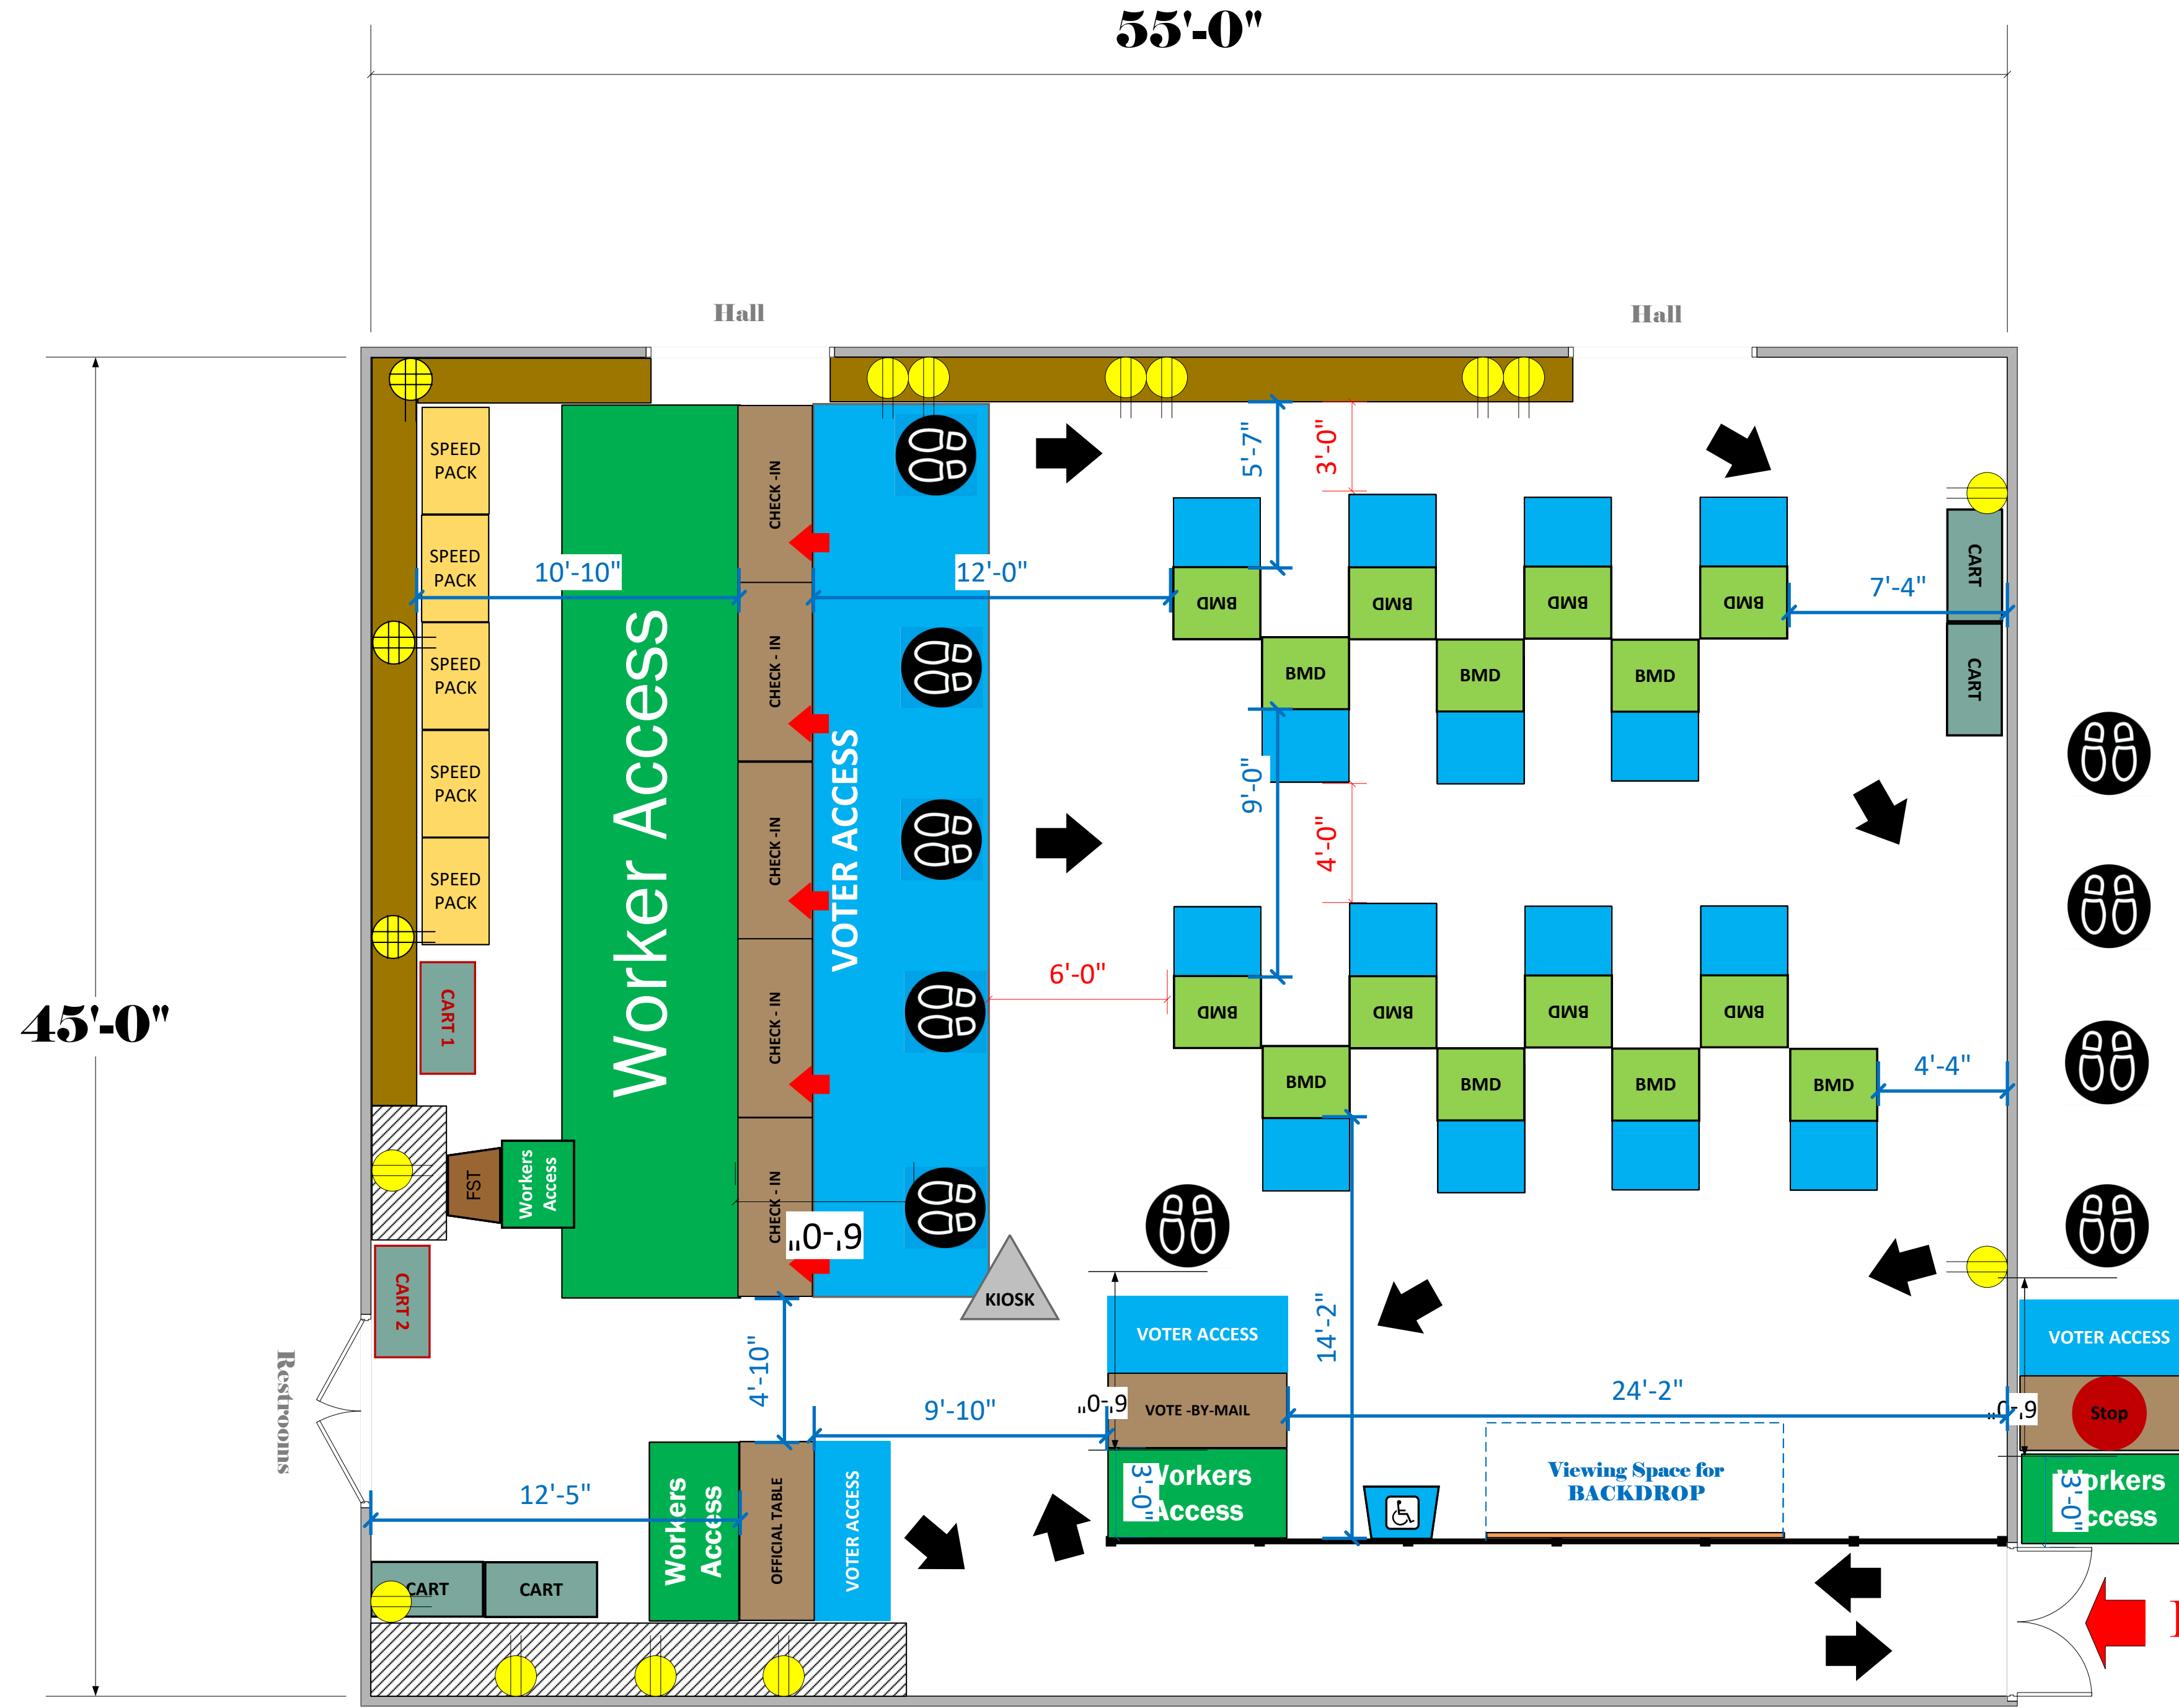

Community Room

(2,475 Sq. Ft.)

LEGEND

Room Size	Dimension: 55' x 45'	Sq. Ft: 2,475'
EPB	Primary:	Secondary:
BMD	Total: 15	Actual:
Circuits	Total:	Usable:
Floor Decals		
BALLOT MARKING DEVICE		
CHECK IN TABLE		
BMD CART		
BACKDROP		
KIOSK		
POWER OUTLET		
PROTRUDING OBJECT		
ROUTER		
POWER CORDS		

Main Entrance/Exit

TITLE **Goodwill Southern California Outlet**
VC ID# 10821

SCALE	1:48
DRAWN BY	David Chaparro