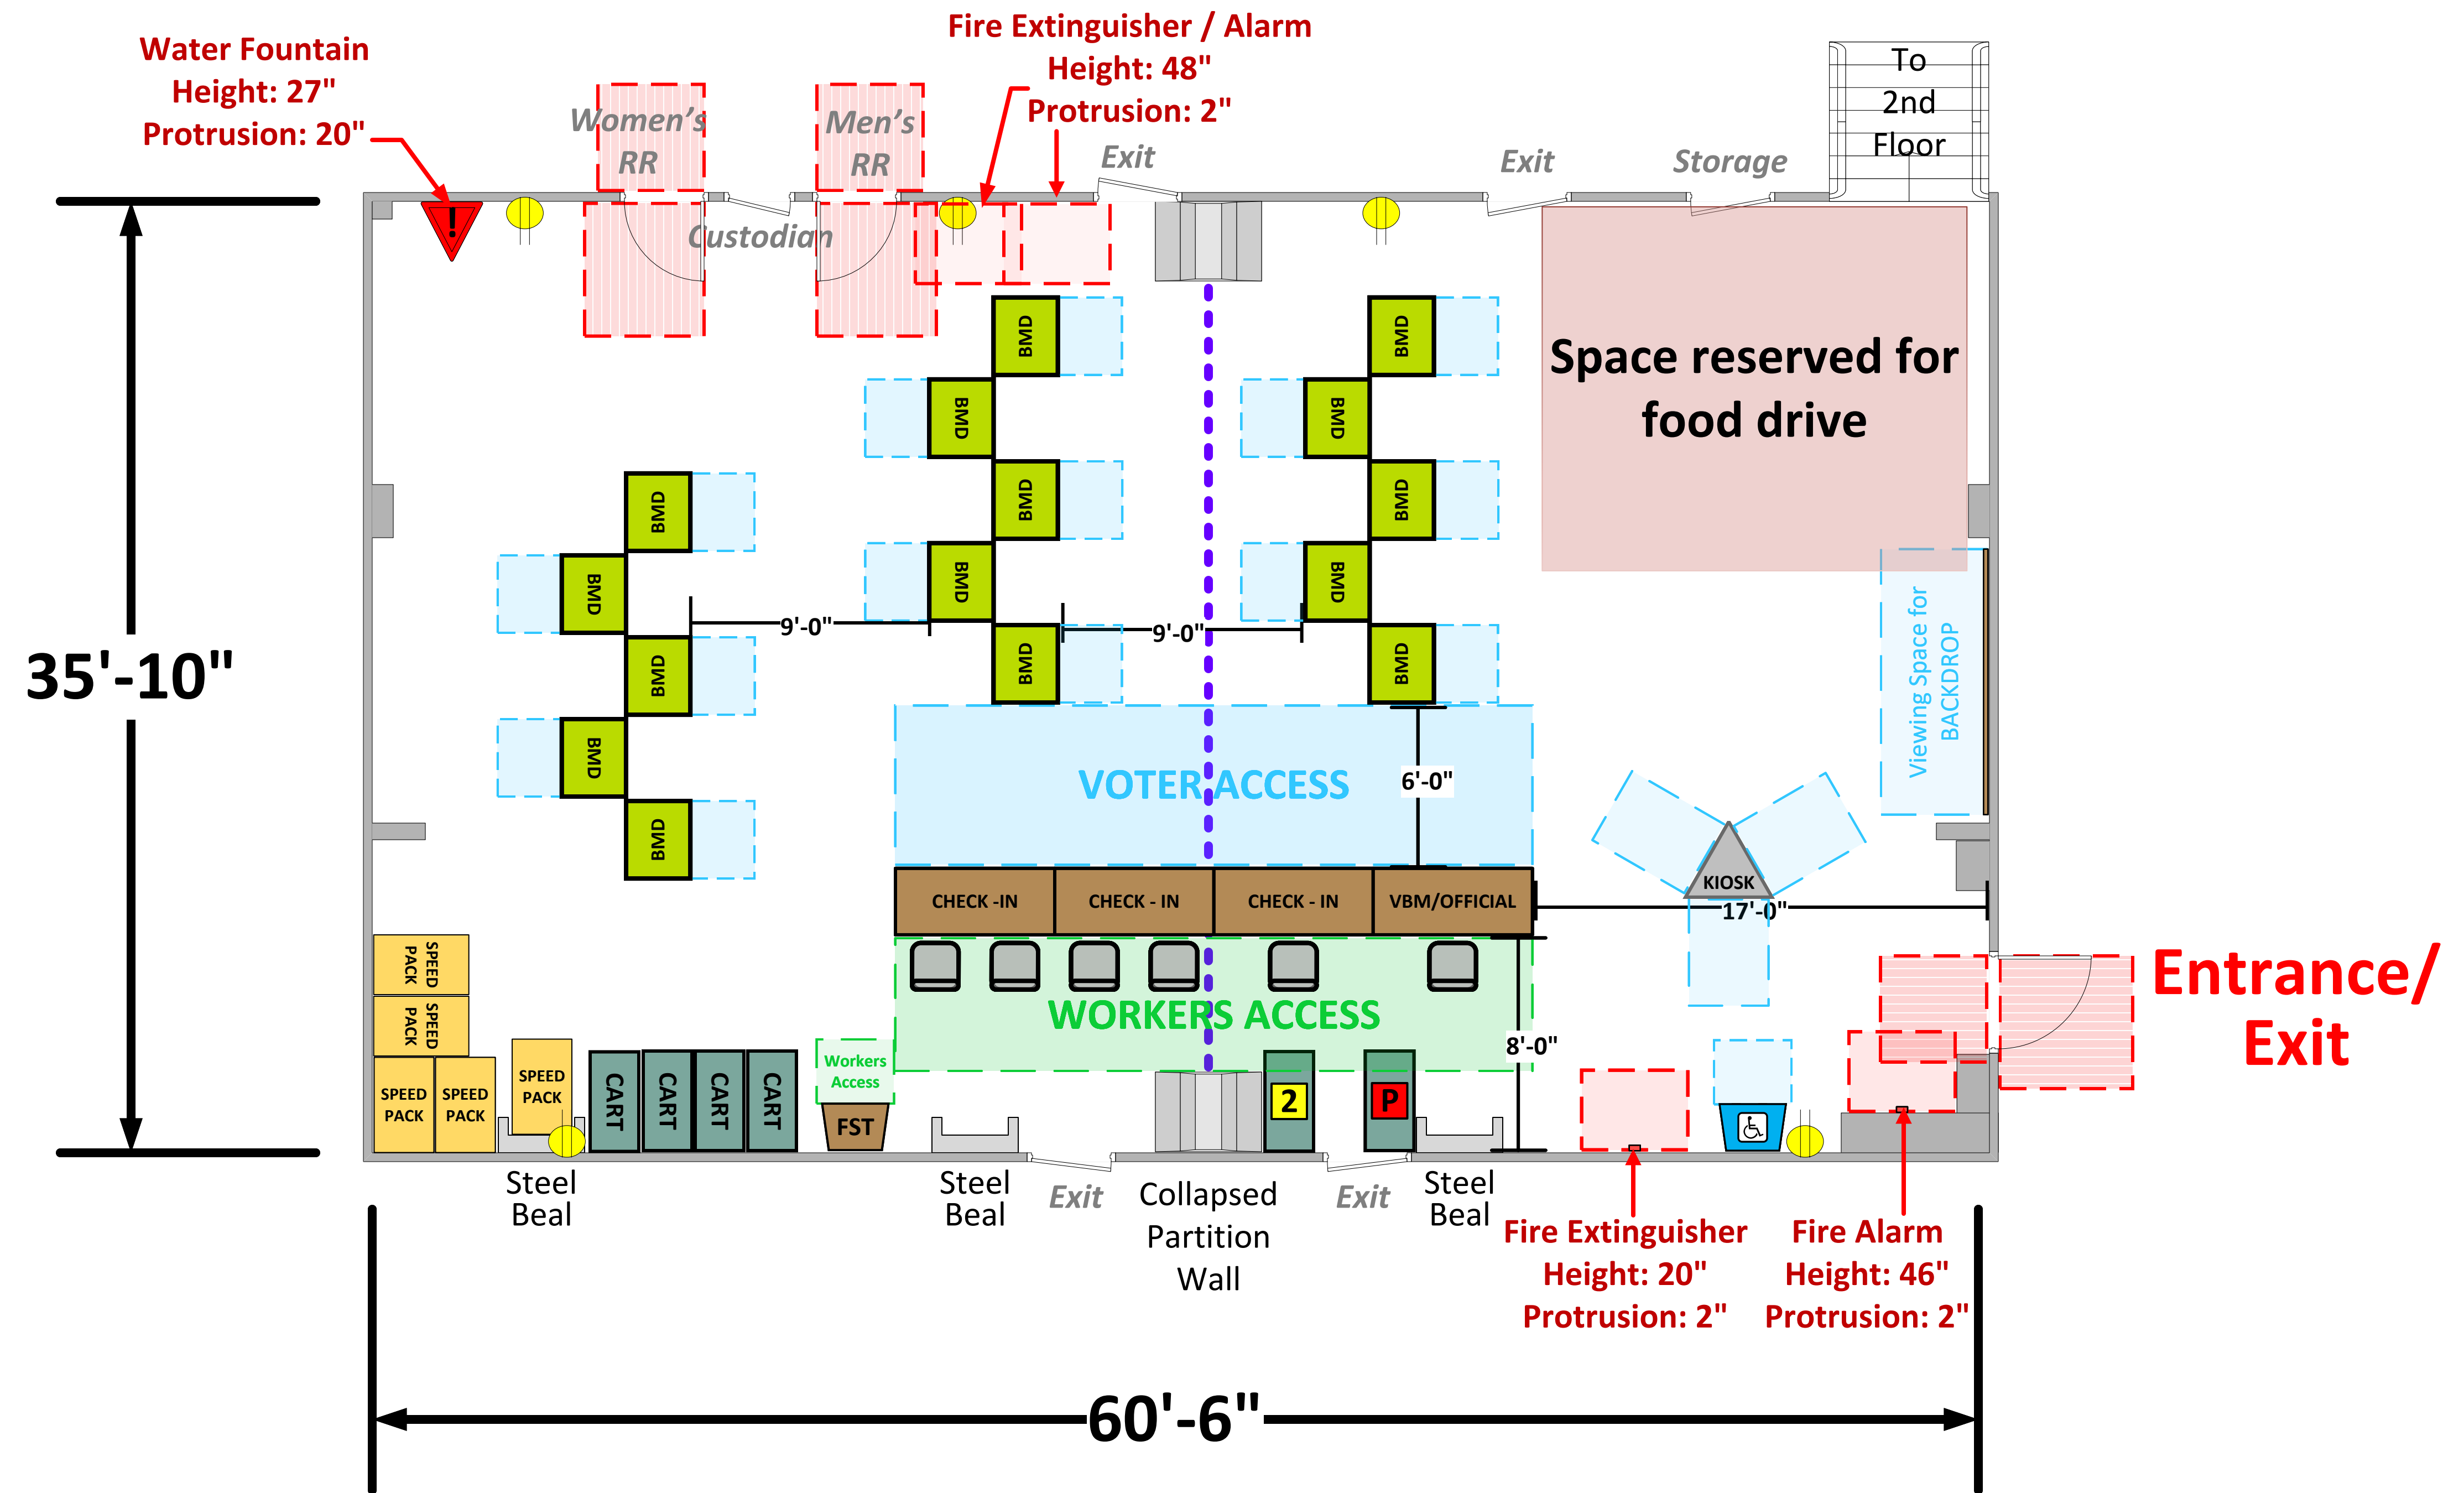

Community Room (2,124 Usable Sq. Ft.)

LEGEND

Room Size	Dimension: 60'6" x 35'10"	Sq. Ft: 2,167'
Number of BMDs	15	
POWER OUTLET		
PROTRUDING OBJECT		
Do Not Block Area		

TITLE

VCID 10833
Boyle Heights City Hall

Each chair at a CHECK-IN station equals one ePollbook

Equipment By: Anthony Gonzalez	Date: 04/06/26
Skeleton Drawn By: David Chaparro	Date: 04/06/26
Scale: 1/4" inches = 1' Ft.	