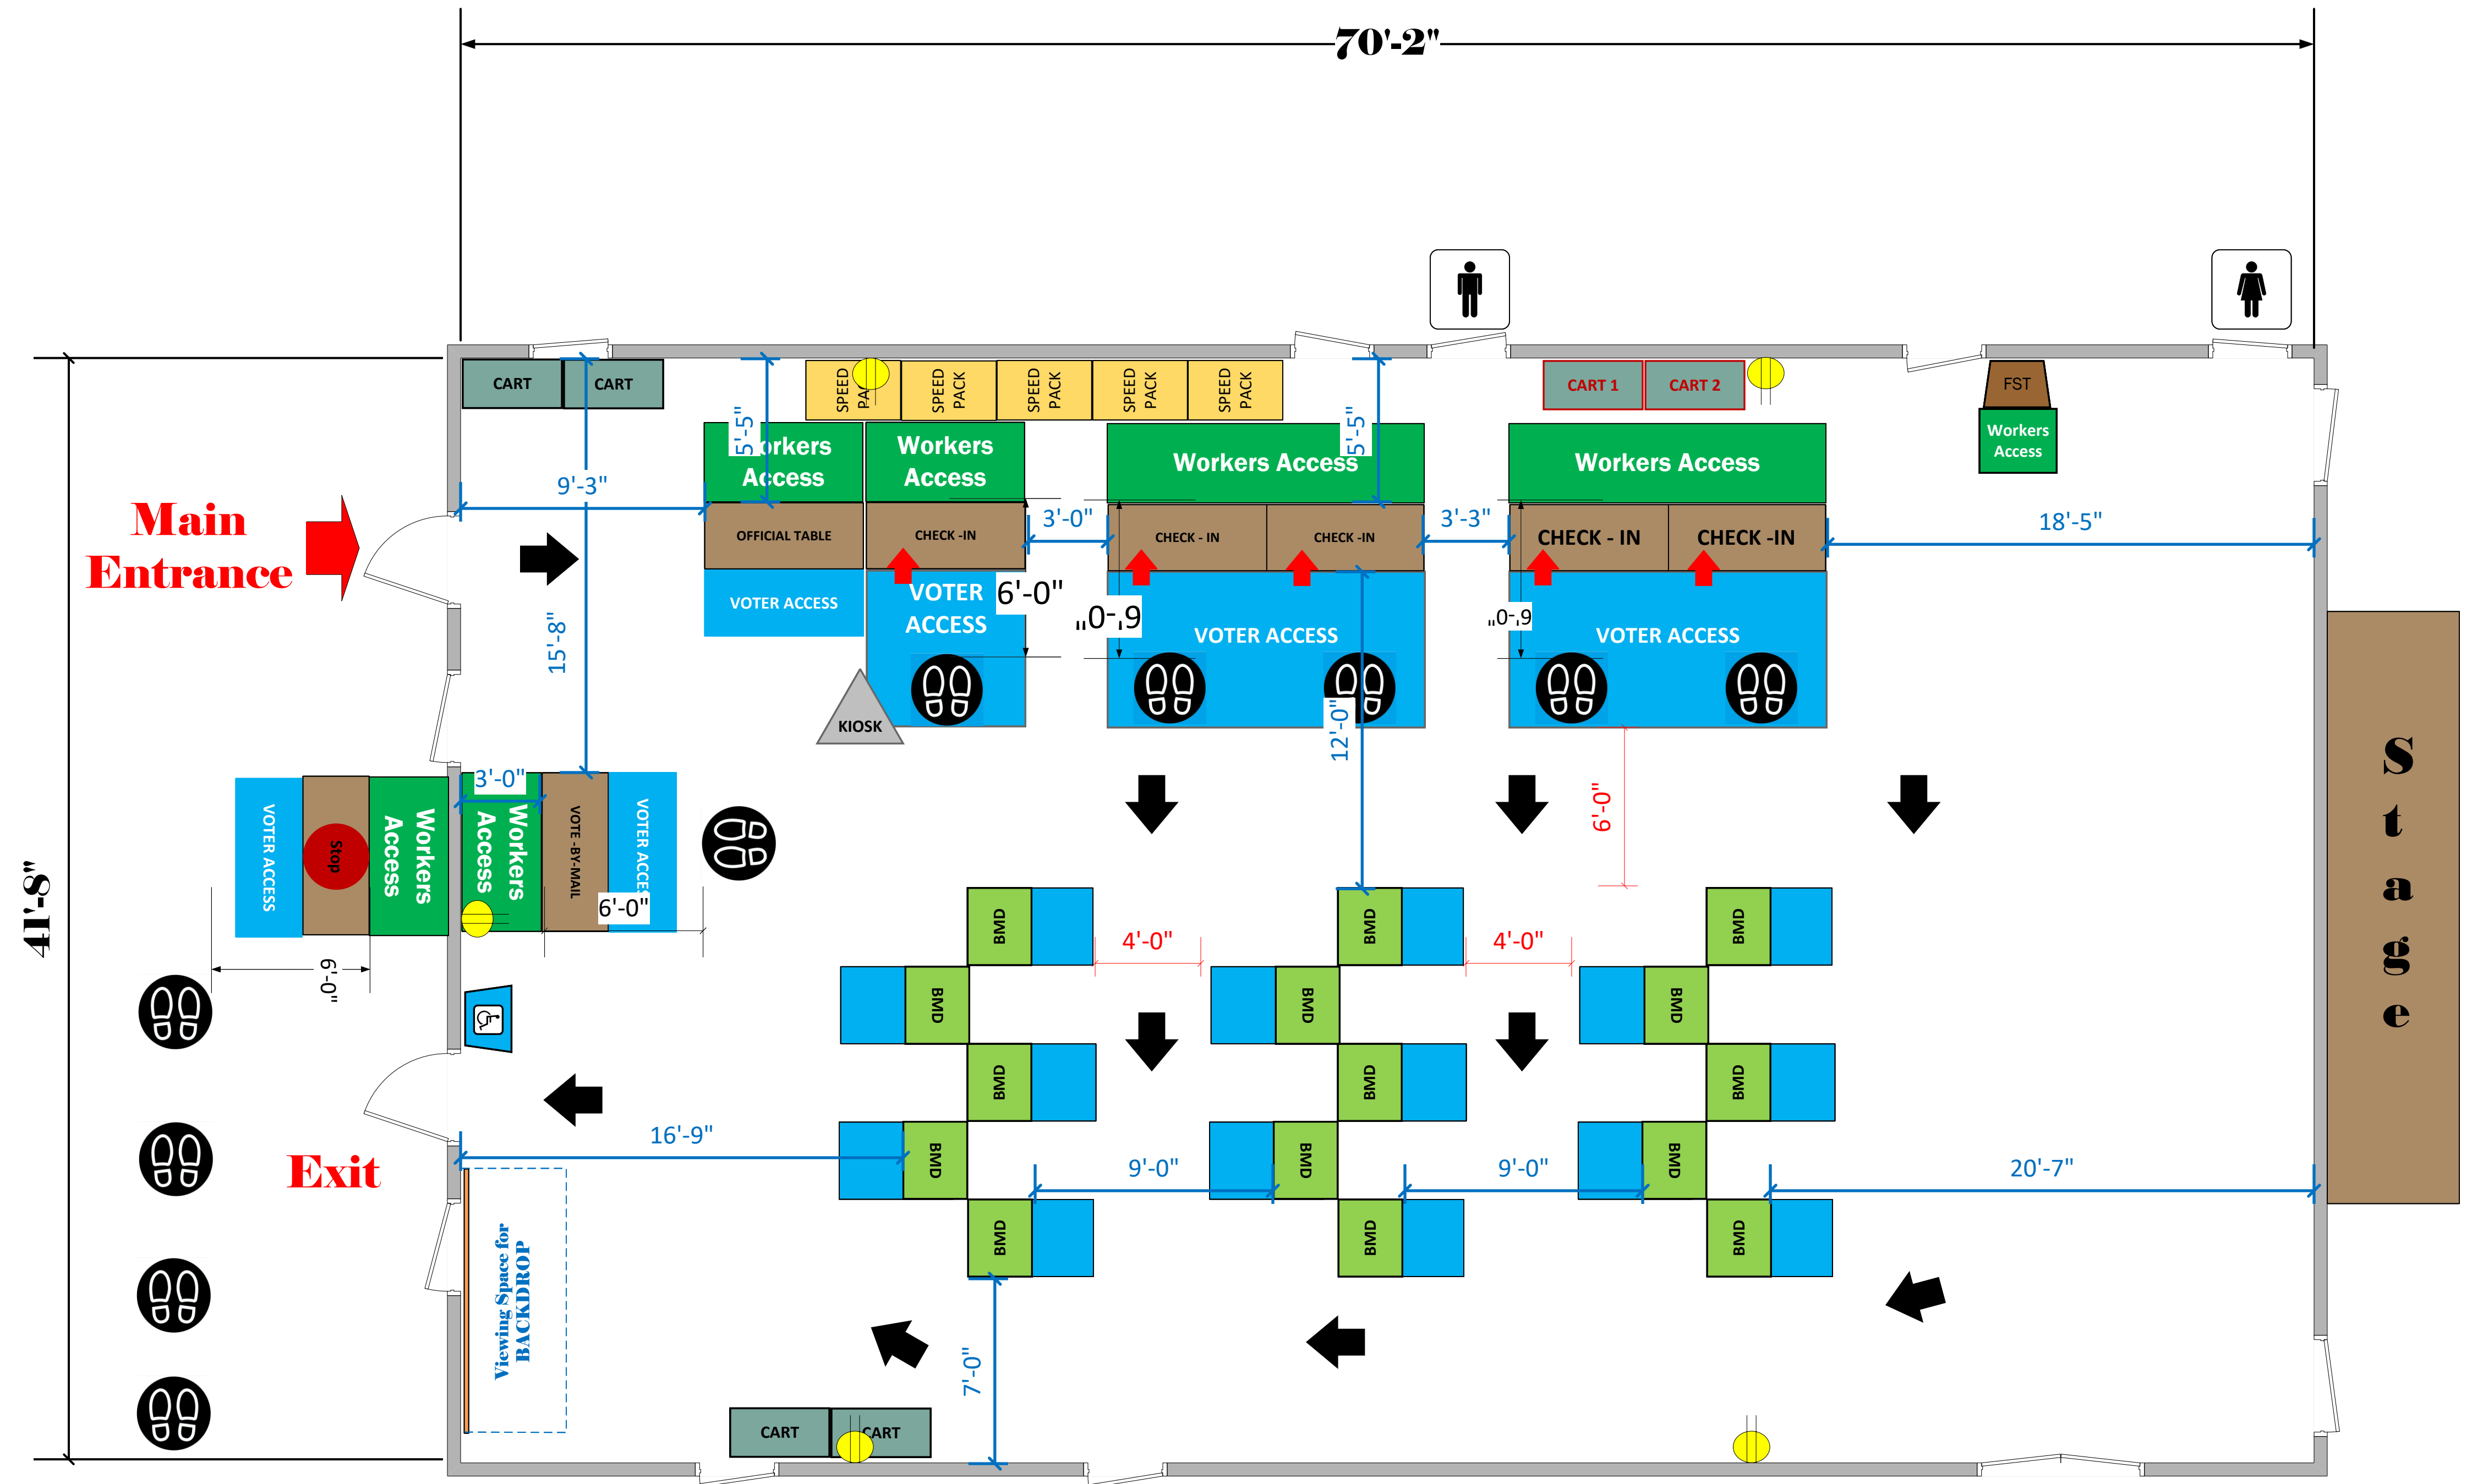

Art Room (2,923 Sq. Ft.)

N

LEGEND

Room Size	Dimension: 70'2" x 41'8"	Sq. Ft.: 2,923'
EPB	Primary:	Secondary:
BMD	Total: 15	Actual:
Circuits	Total:	Usable:
Floor Decals		
BALLOT MARKING DEVICE		
CHECK IN TABLE		
BMD CART		
BACKDROP		
KIOSK		
POWER OUTLET		
PROTRUDING OBJECT		
ROUTER		
POWER CORDS		

**Boyle Heights
Senior Center
VC ID# 10834**

SCALE	1: 48
DRAWN BY	Murphy Moore III