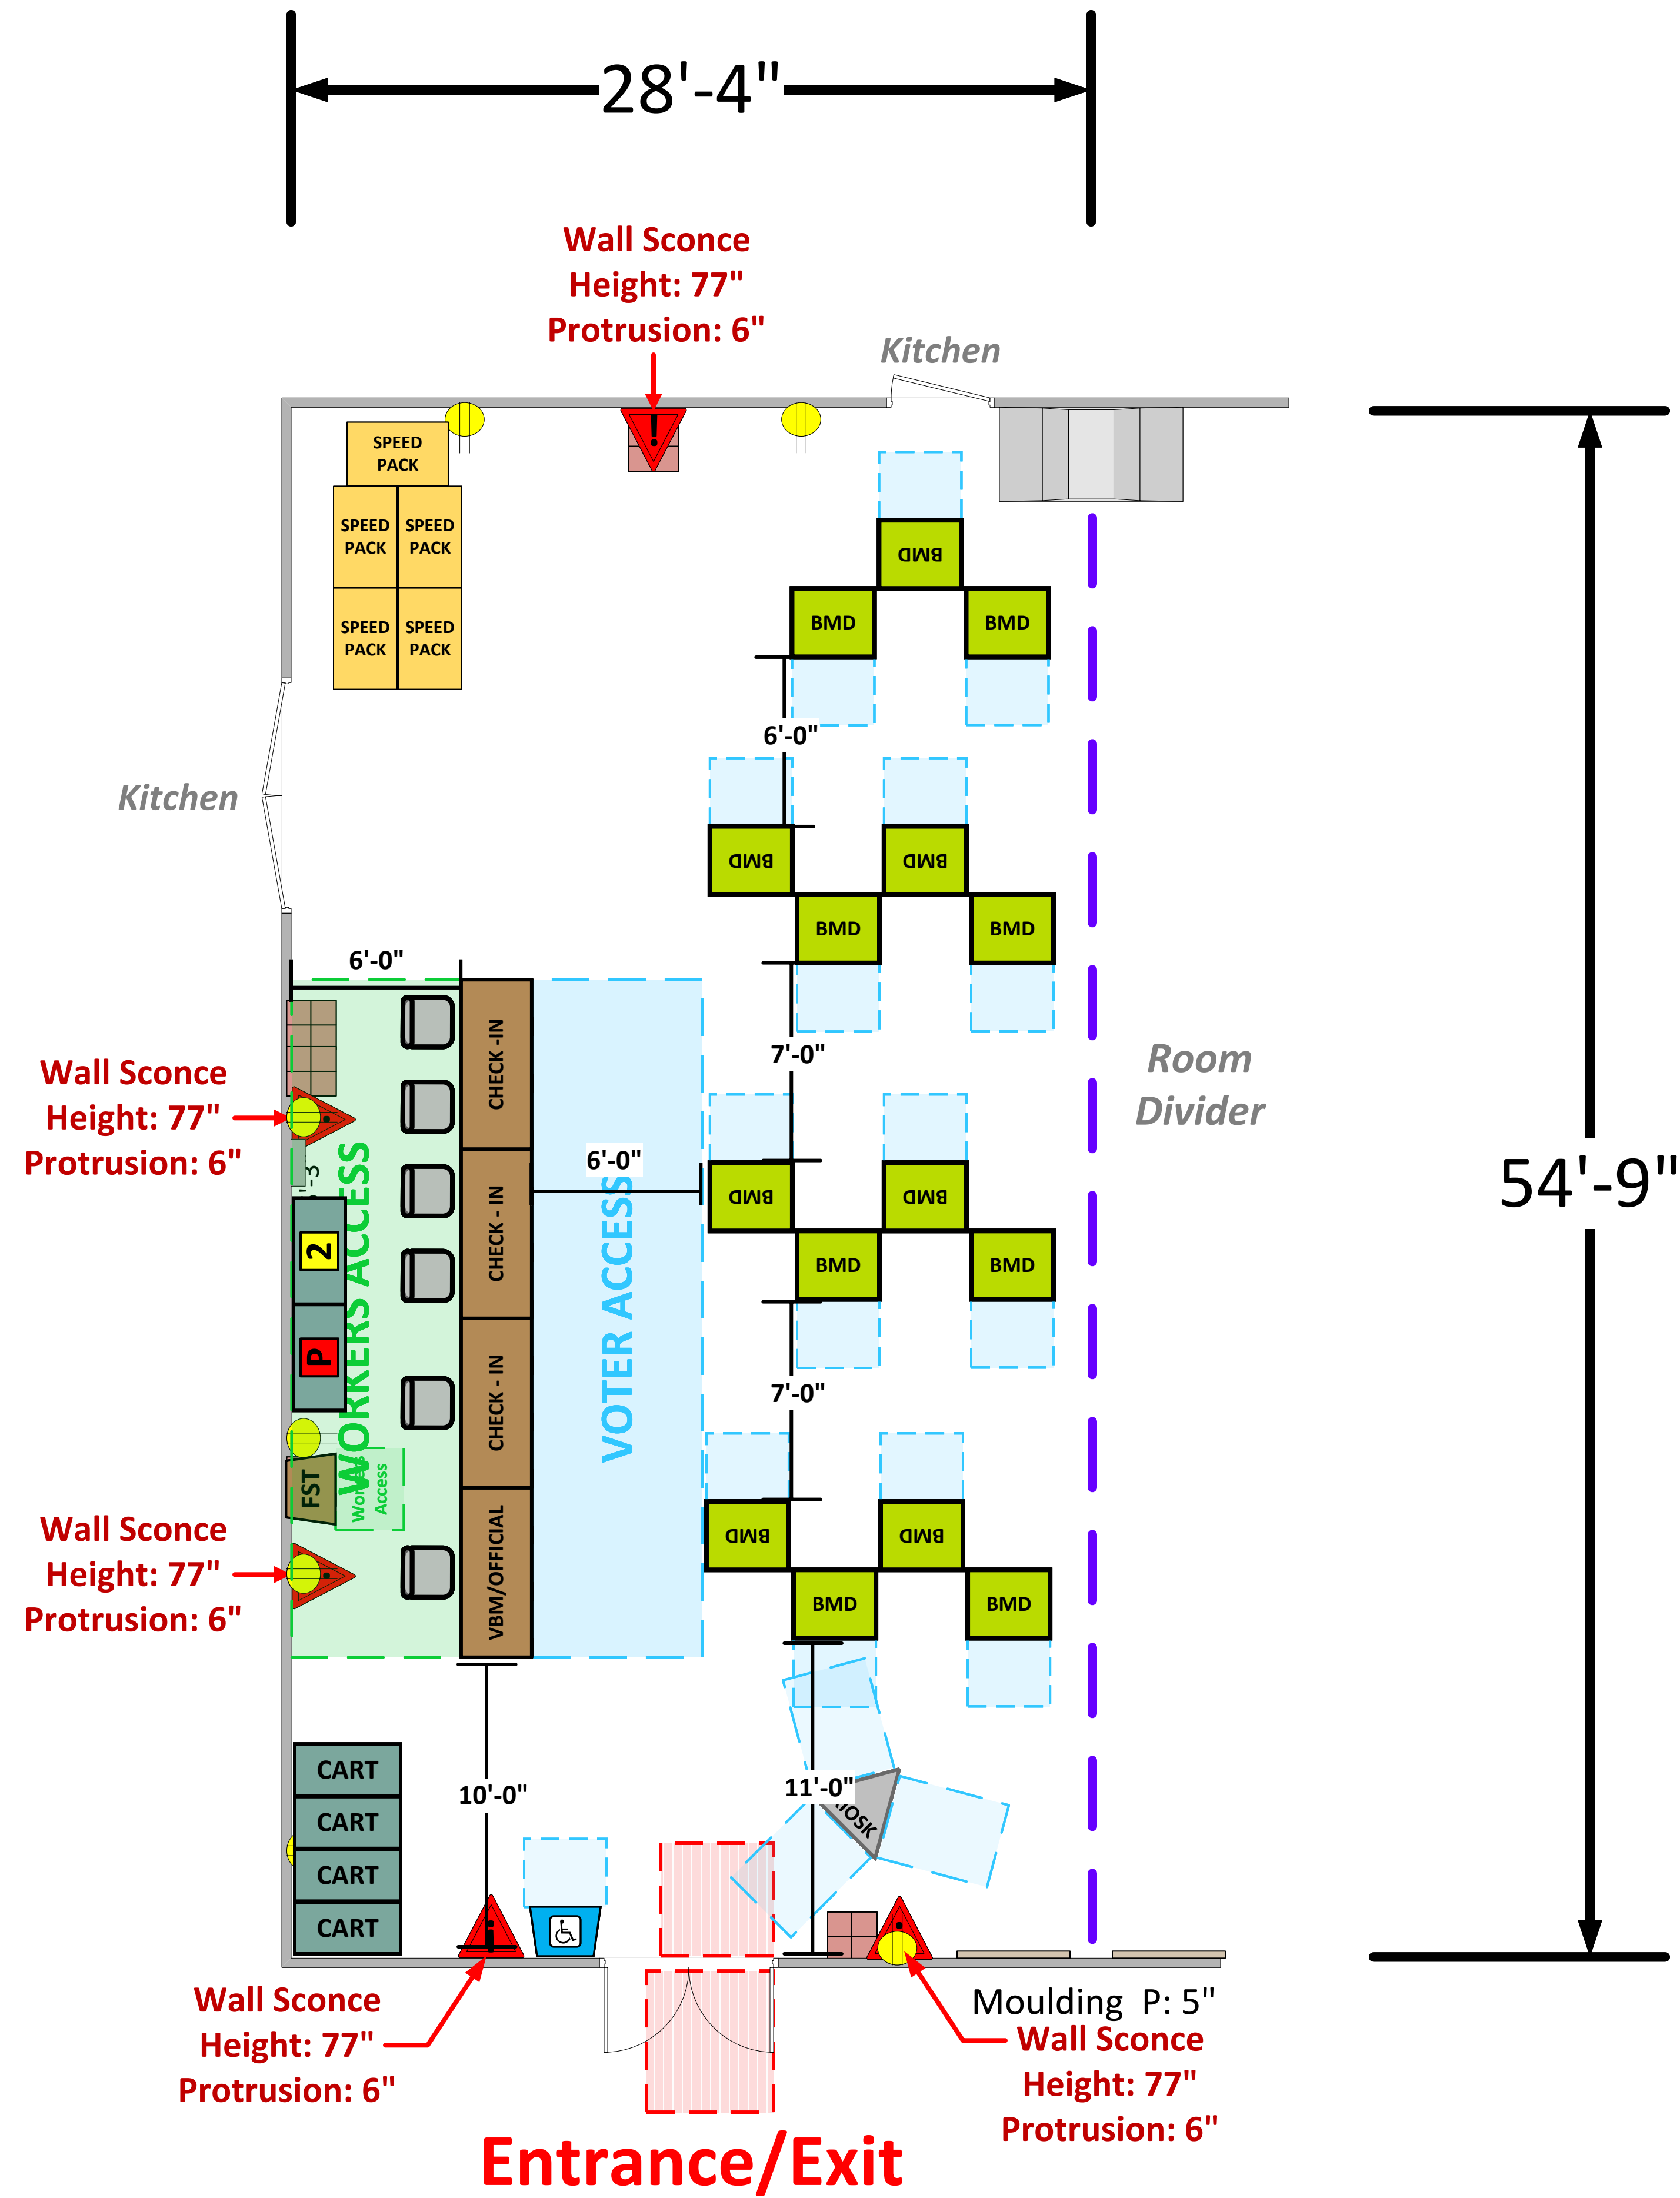

Vineyard 1

(1,551 Usable Sq. Ft.)

LEGEND

Room Size	Dimension: 28'4" x 54'9"	Sq. Ft: 1,551'
Number of BMDs	15	
POWER OUTLET		
PROTRUDING OBJECT		
Do Not Block Area		

TITLE **VCID 10847**

**Sheraton Fairplex Hotel
and Conference Center**

Each chair at a CHECK-IN station equals one ePollbook

Equipment By: Jaime Young	Date: 5/15/26
Skeleton Drawn By: David Chaparro	Date: 05/15/26
Scale: 1/4" inches = 1' Ft.	