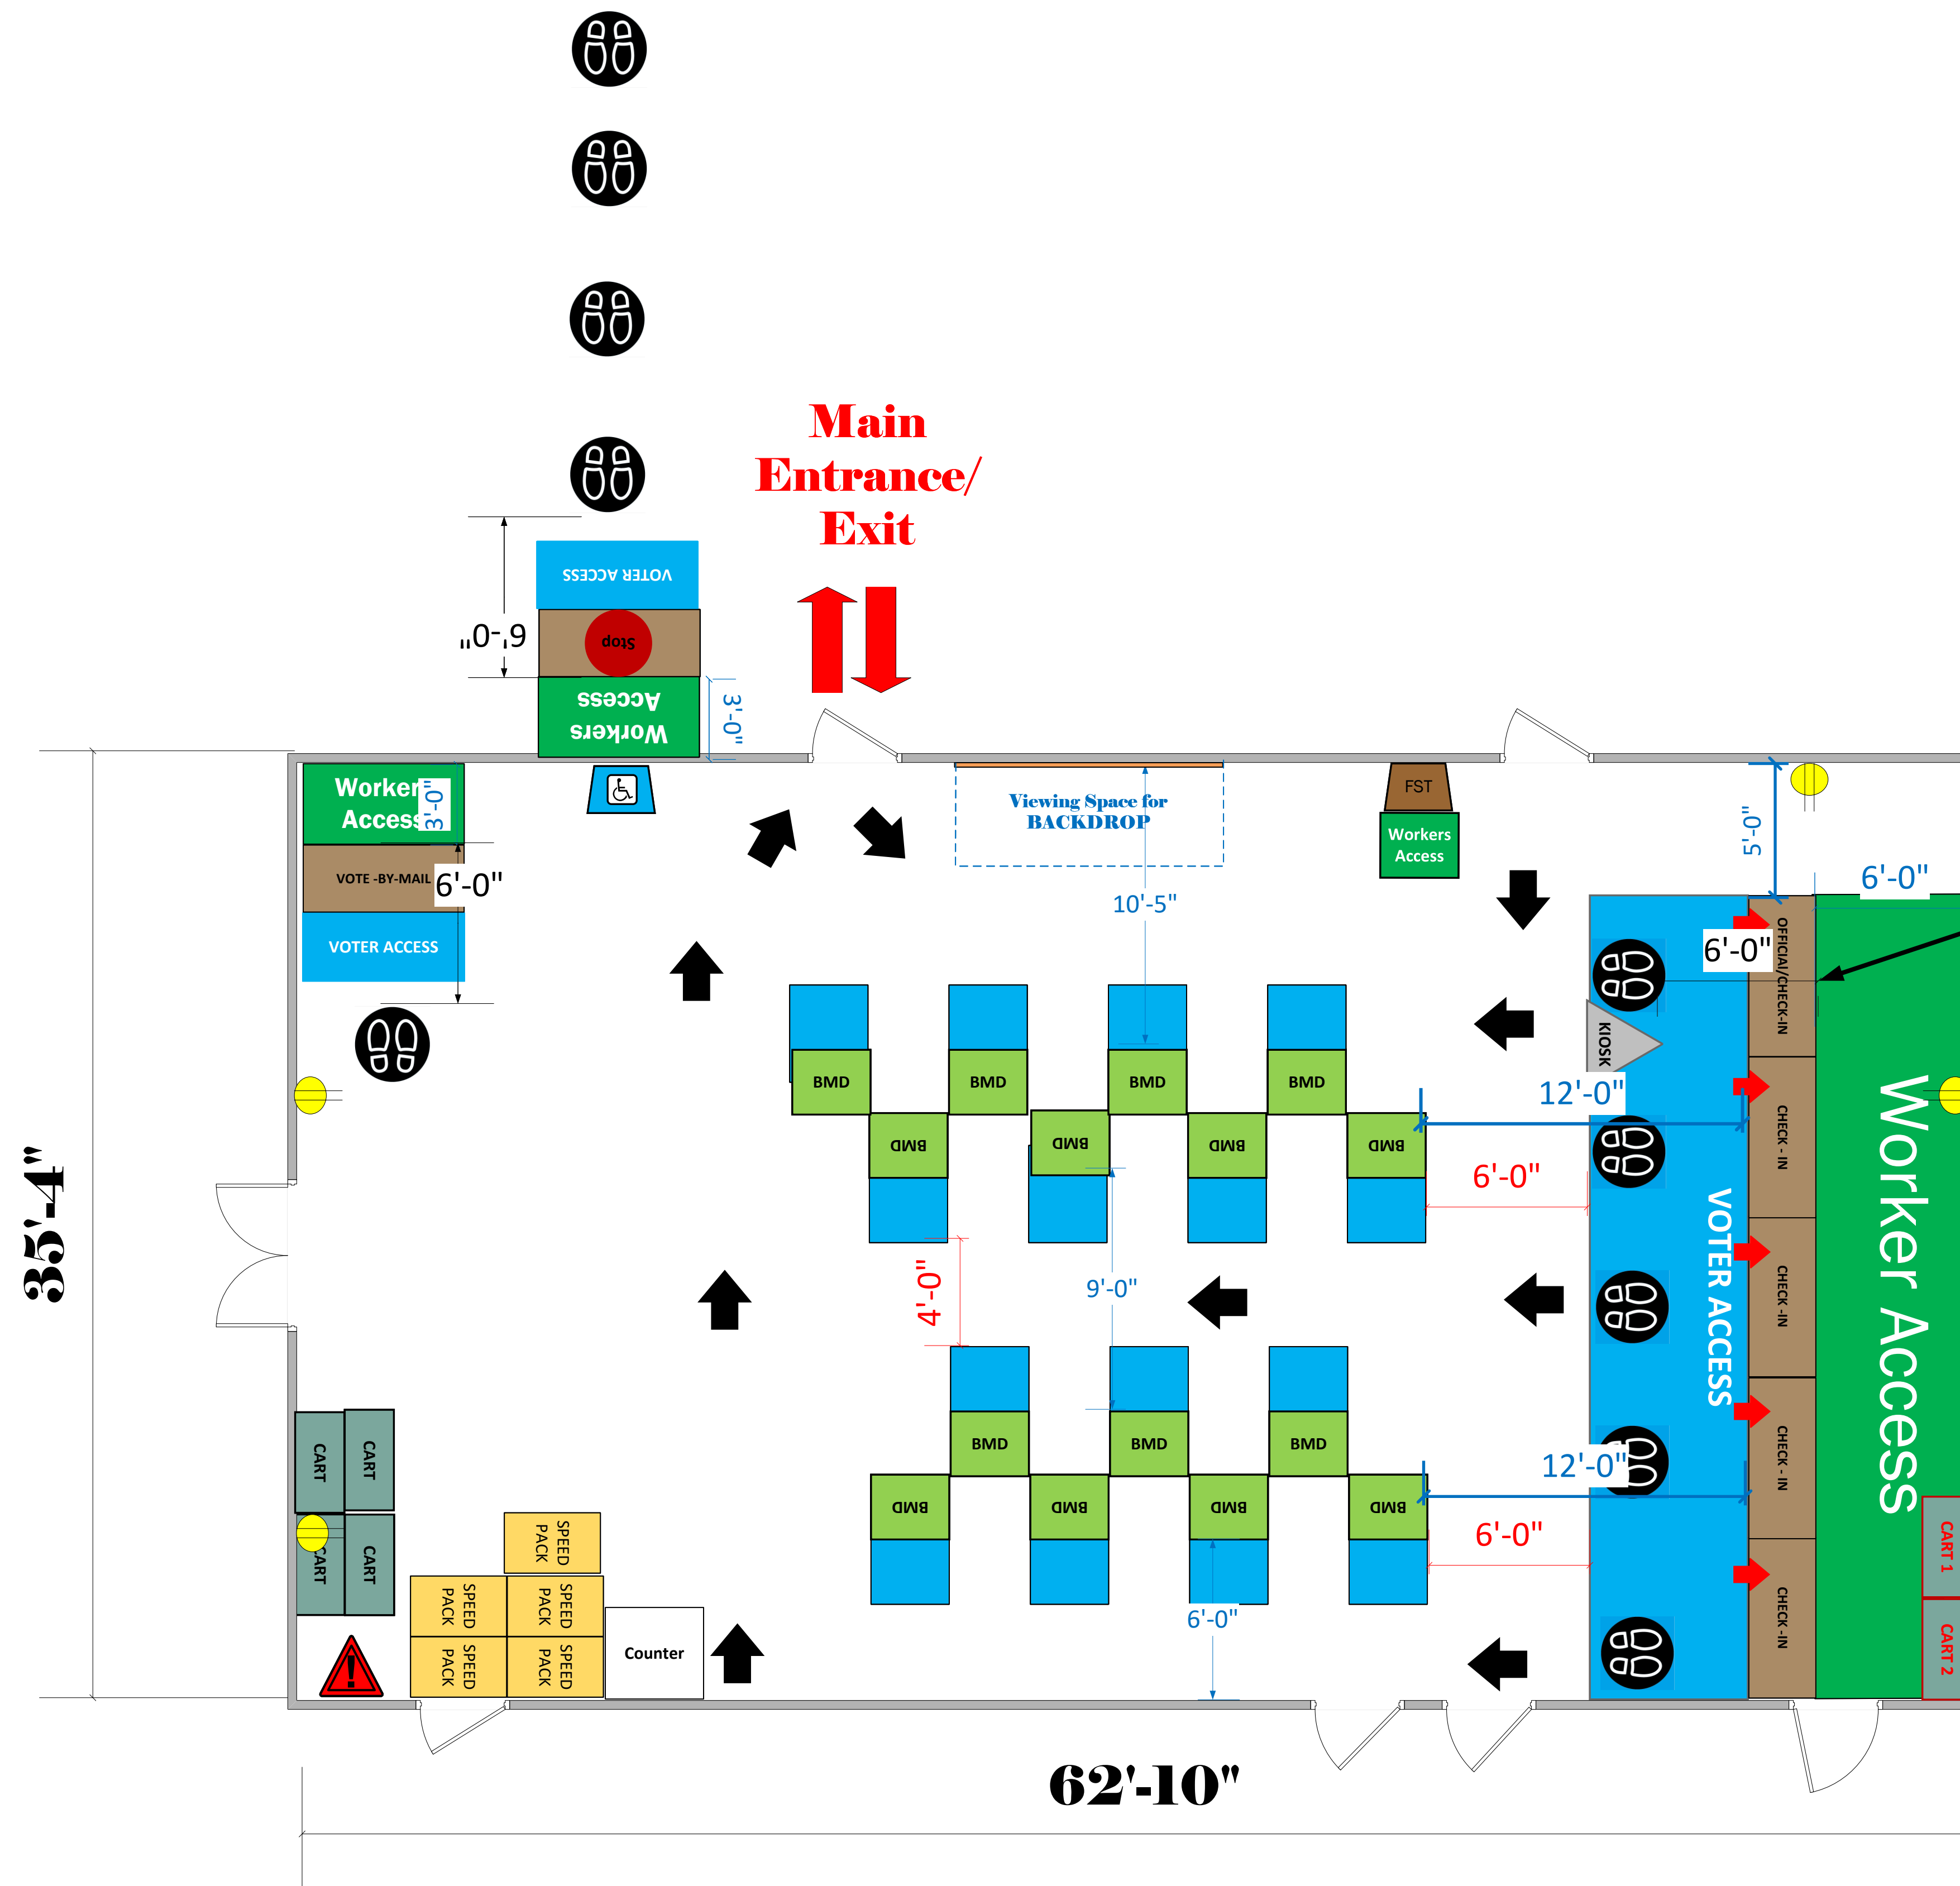

# Community Room (2220 Sq Ft)

## LEGEND

Room Size	Dimension: 35' x 62'	Sq. Ft: 2220
EPB	Primary:	Secondary:
BMD	Total: 15	Actual: 15
Circuits	Total:	Usable:
Floor Decals	⊗	
BALLOT MARKING DEVICE	BMD	
CHECK IN TABLE	CHECK - IN	
BMD CART	CART	
BACKDROP	Viewing Space for BACKDROP	
KIOSK	KIOSK	
POWER OUTLET	● ○ □	
PROTRUDING OBJECT	⚠	
ROUTER	R	
POWER CORDS	- - -	

**OFFICIAL/  
CHECK-IN**

**Worker Access**

**62'-10"**

**35'-4"**

**Main  
Entrance/  
Exit**

**Lomita Park  
VCID #10854**

SCALE	1: 48
DRAWN BY	Ryan Rivas