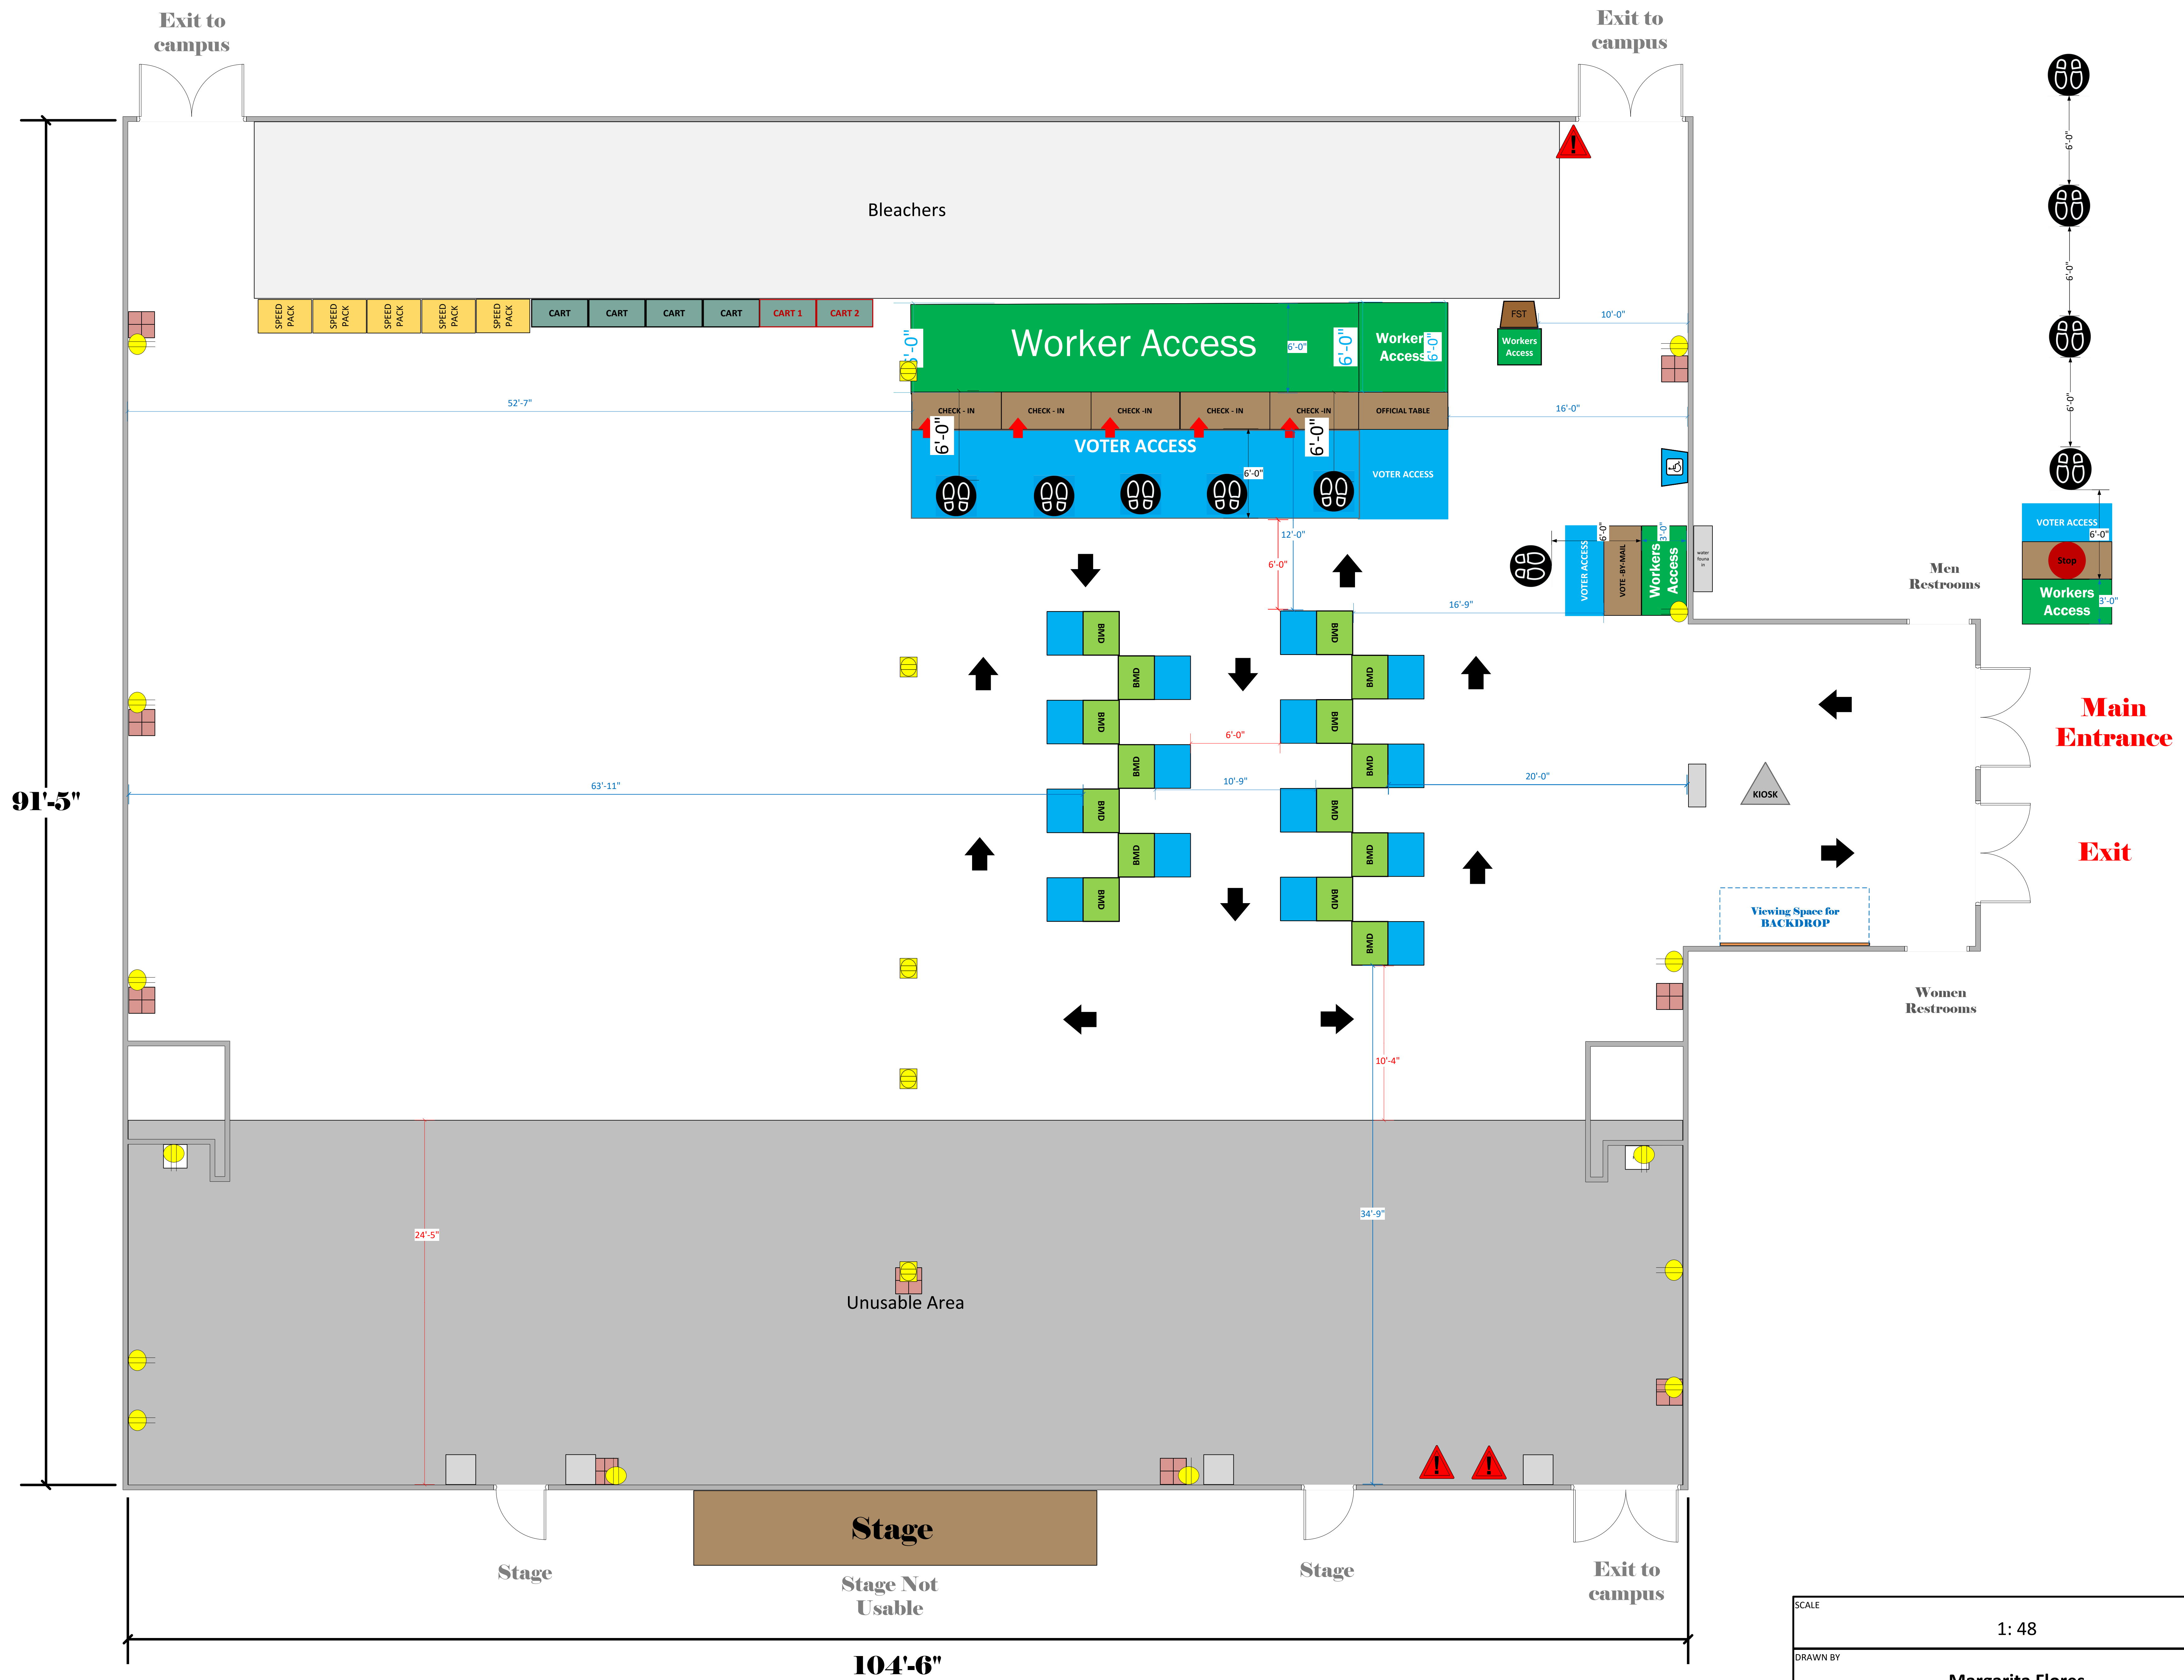

Watanabe Center (7272 Sq. Ft)

LEGEND

Room Size	Dimension: 104'-0" x 91'-5"	Sq. Ft: 7272
EPB	Primary:	Secondary:
BMD	Total: 15	Actual: 15
Circuits	Total:	Usable:
Floor Decals		
BALLOT MARKING DEVICE		
CHECK IN TABLE		
BMD CART		
BACKDROP		
KIOSK		
POWER OUTLET		
PROTRUDING OBJECT		
ROUTER		
POWER CORDS		

TITLE
**Torch Middle School
VCID# 10861**

SCALE: 1:48
DRAWN BY: Margarita Flores