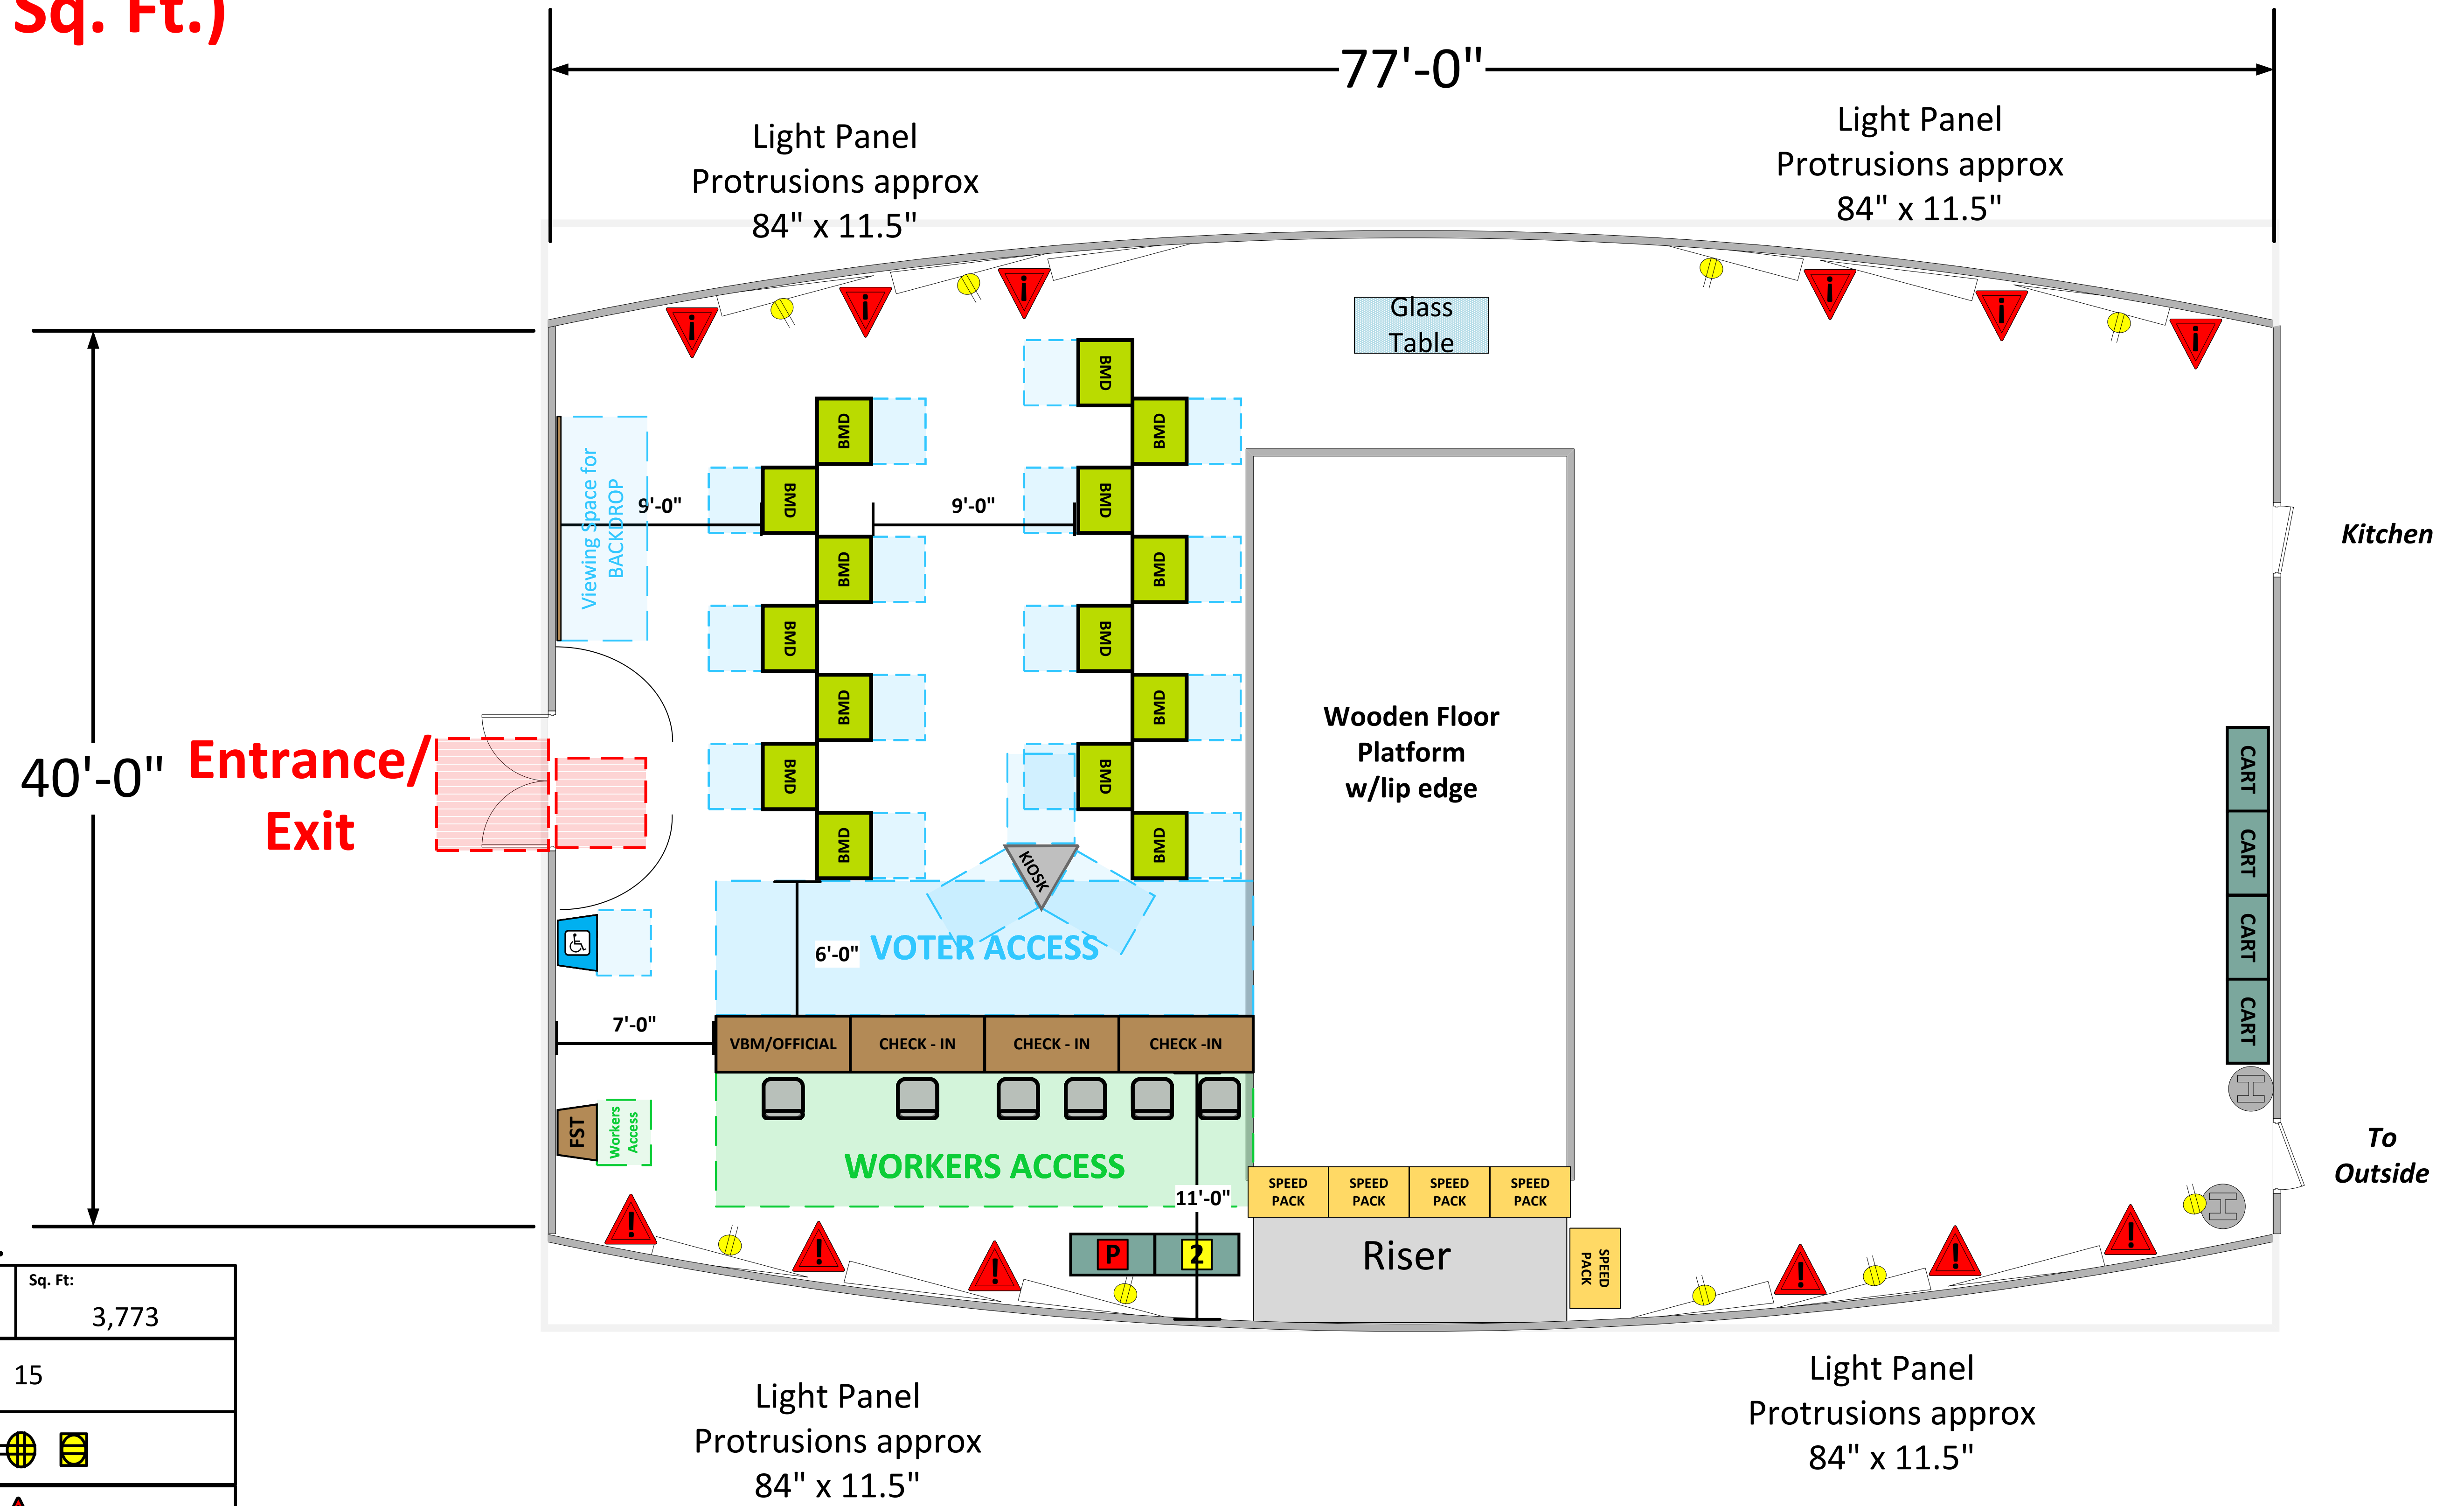

Banquet Hall

(3,773 Usable Sq. Ft.)

LEGEND

Room Size	Dimension: 49' x 77'	Sq. Ft.: 3,773
Number of BMDs	15	
POWER OUTLET		
PROTRUDING OBJECT		
Do Not Block Area		

TITLE

VCID 10890
Impression Banquet Hall

Each chair at a CHECK-IN station equals one ePollbook

Equipment By: Dustin Fuller	Date: 01/15/2024
Skeleton Drawn By: Scott Taylor	Date: 01/09/24
Scale: 1/4" inches = 1' Ft.	