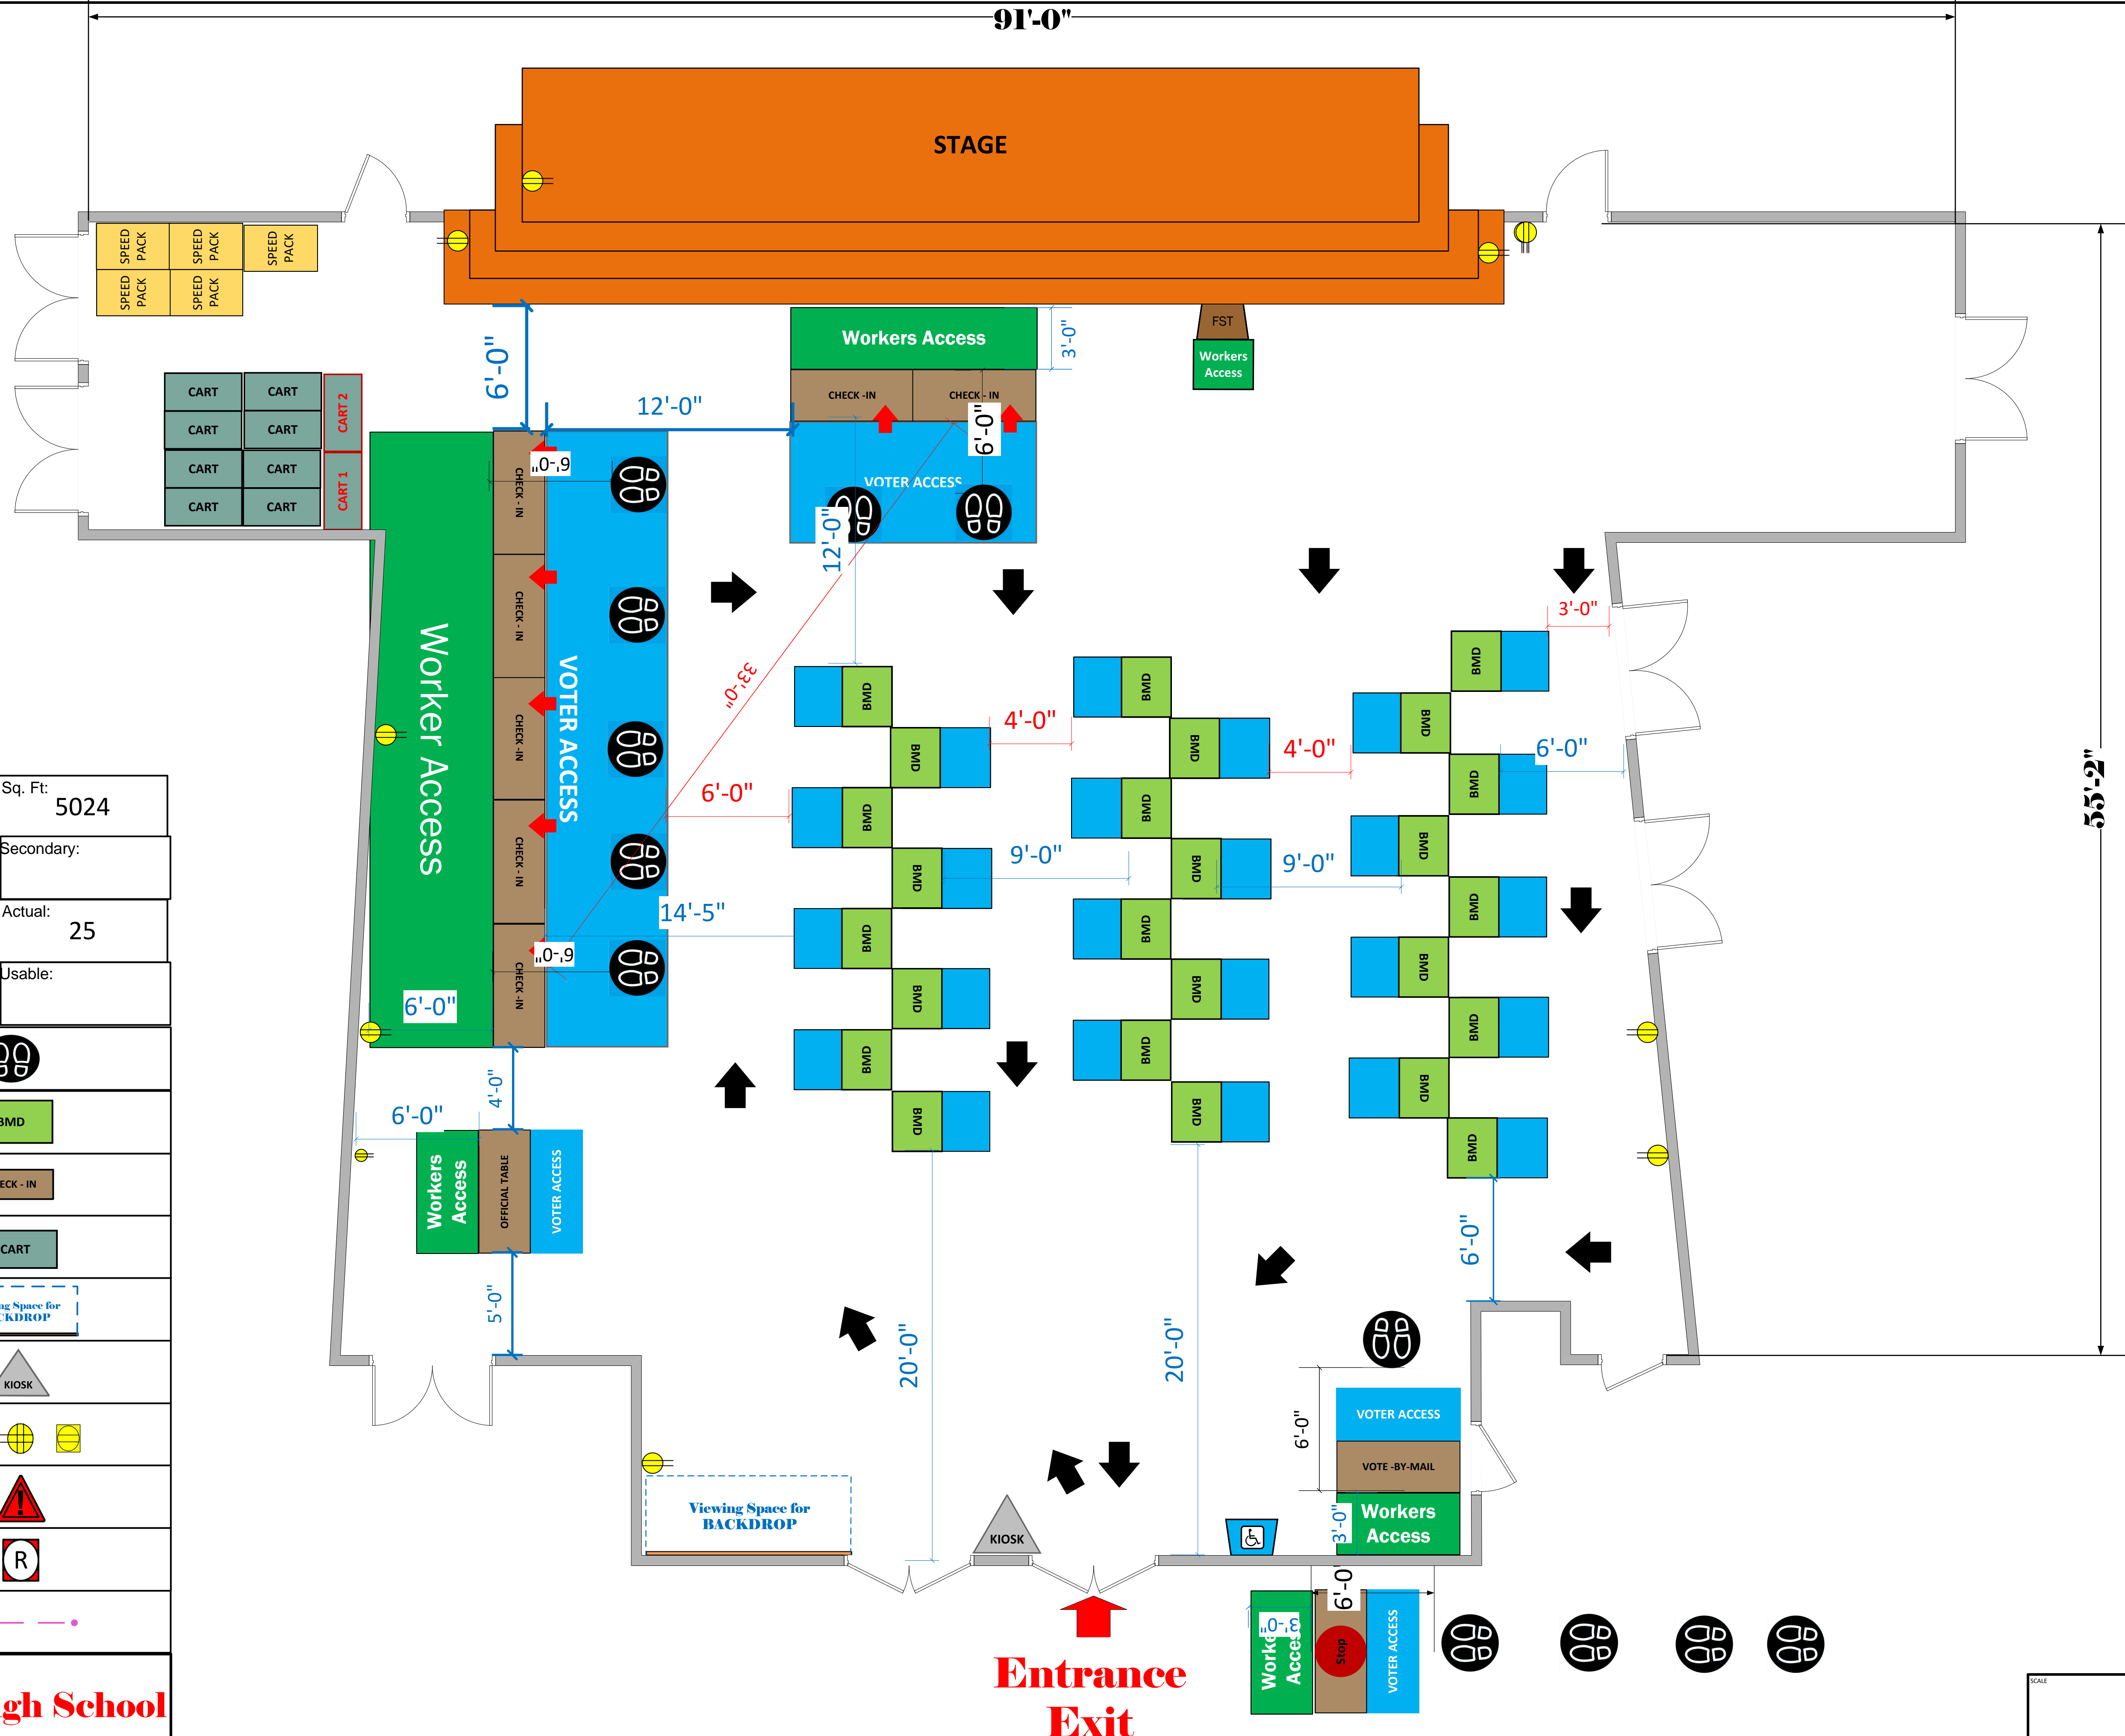

Multi Purpose Room
5024 Sq. Ft

LEGEND

Room Size	Dimension: 91' x 55'	Sq. Ft: 5024
EPB	Primary:	Secondary:
BMD	Total: 25	Actual: 25
Circuits	Total:	Usable:
Floor Decals		
BALLOT MARKING DEVICE		
CHECK IN TABLE		
BMD CART		
BACKDROP		
KIOSK		
POWER OUTLET		
PROTRUDING OBJECT		
ROUTER		
POWER CORDS		

TITLE
Rio Norte Junior High School
VC ID # 11494

SCALE
 1:48
 DRAWN BY
Ryan Rivas