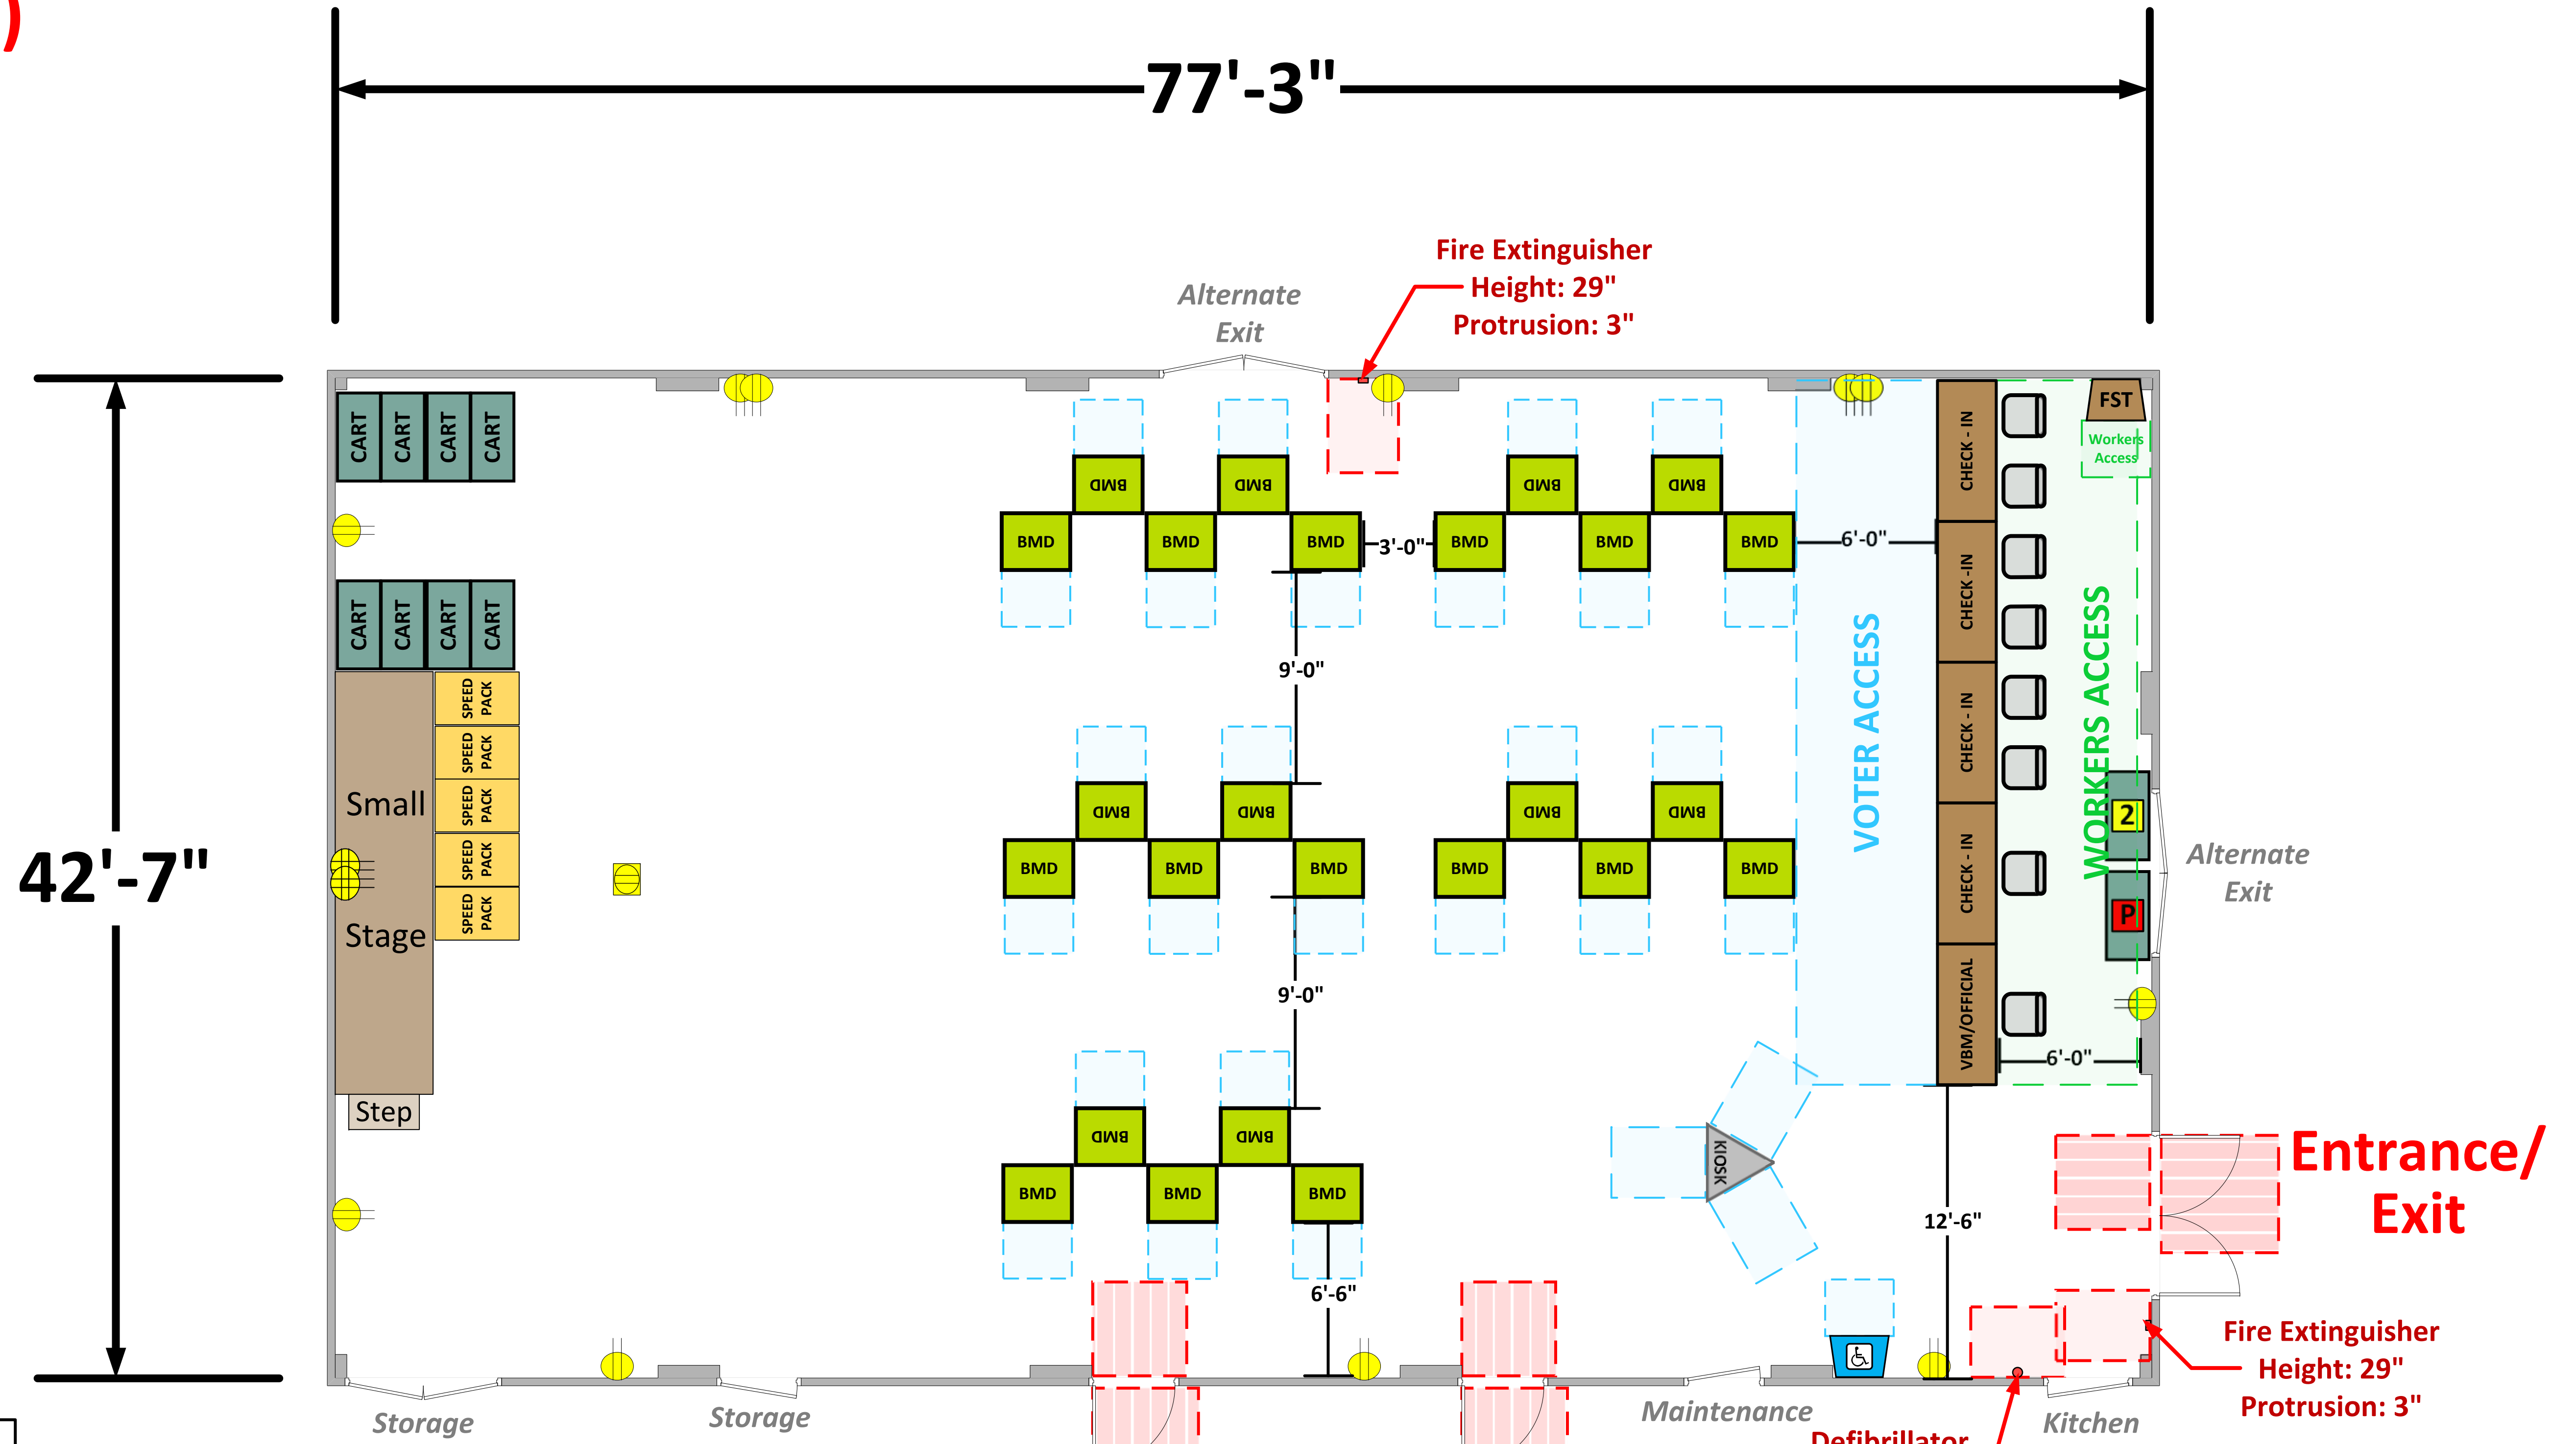

Multi-Purpose Hall

(3,194 Usable Sq. Ft.)

LEGEND

Room Size	Dimension: 77'3" x 42'7"	Sq. Ft: 3,289'
Number of BMDs	25	
POWER OUTLET		
PROTRUDING OBJECT		
Do Not Block Area		

VCID 11527
Clark Building

Each chair at a CHECK-IN station equals one ePollbook

Equipment By: Anthony Gonzalez	Date: 04/16/26
Skeleton Drawn By: David Chaparro	Date: 02/27/26
Scale: 1/4" inches = 1' Ft.	