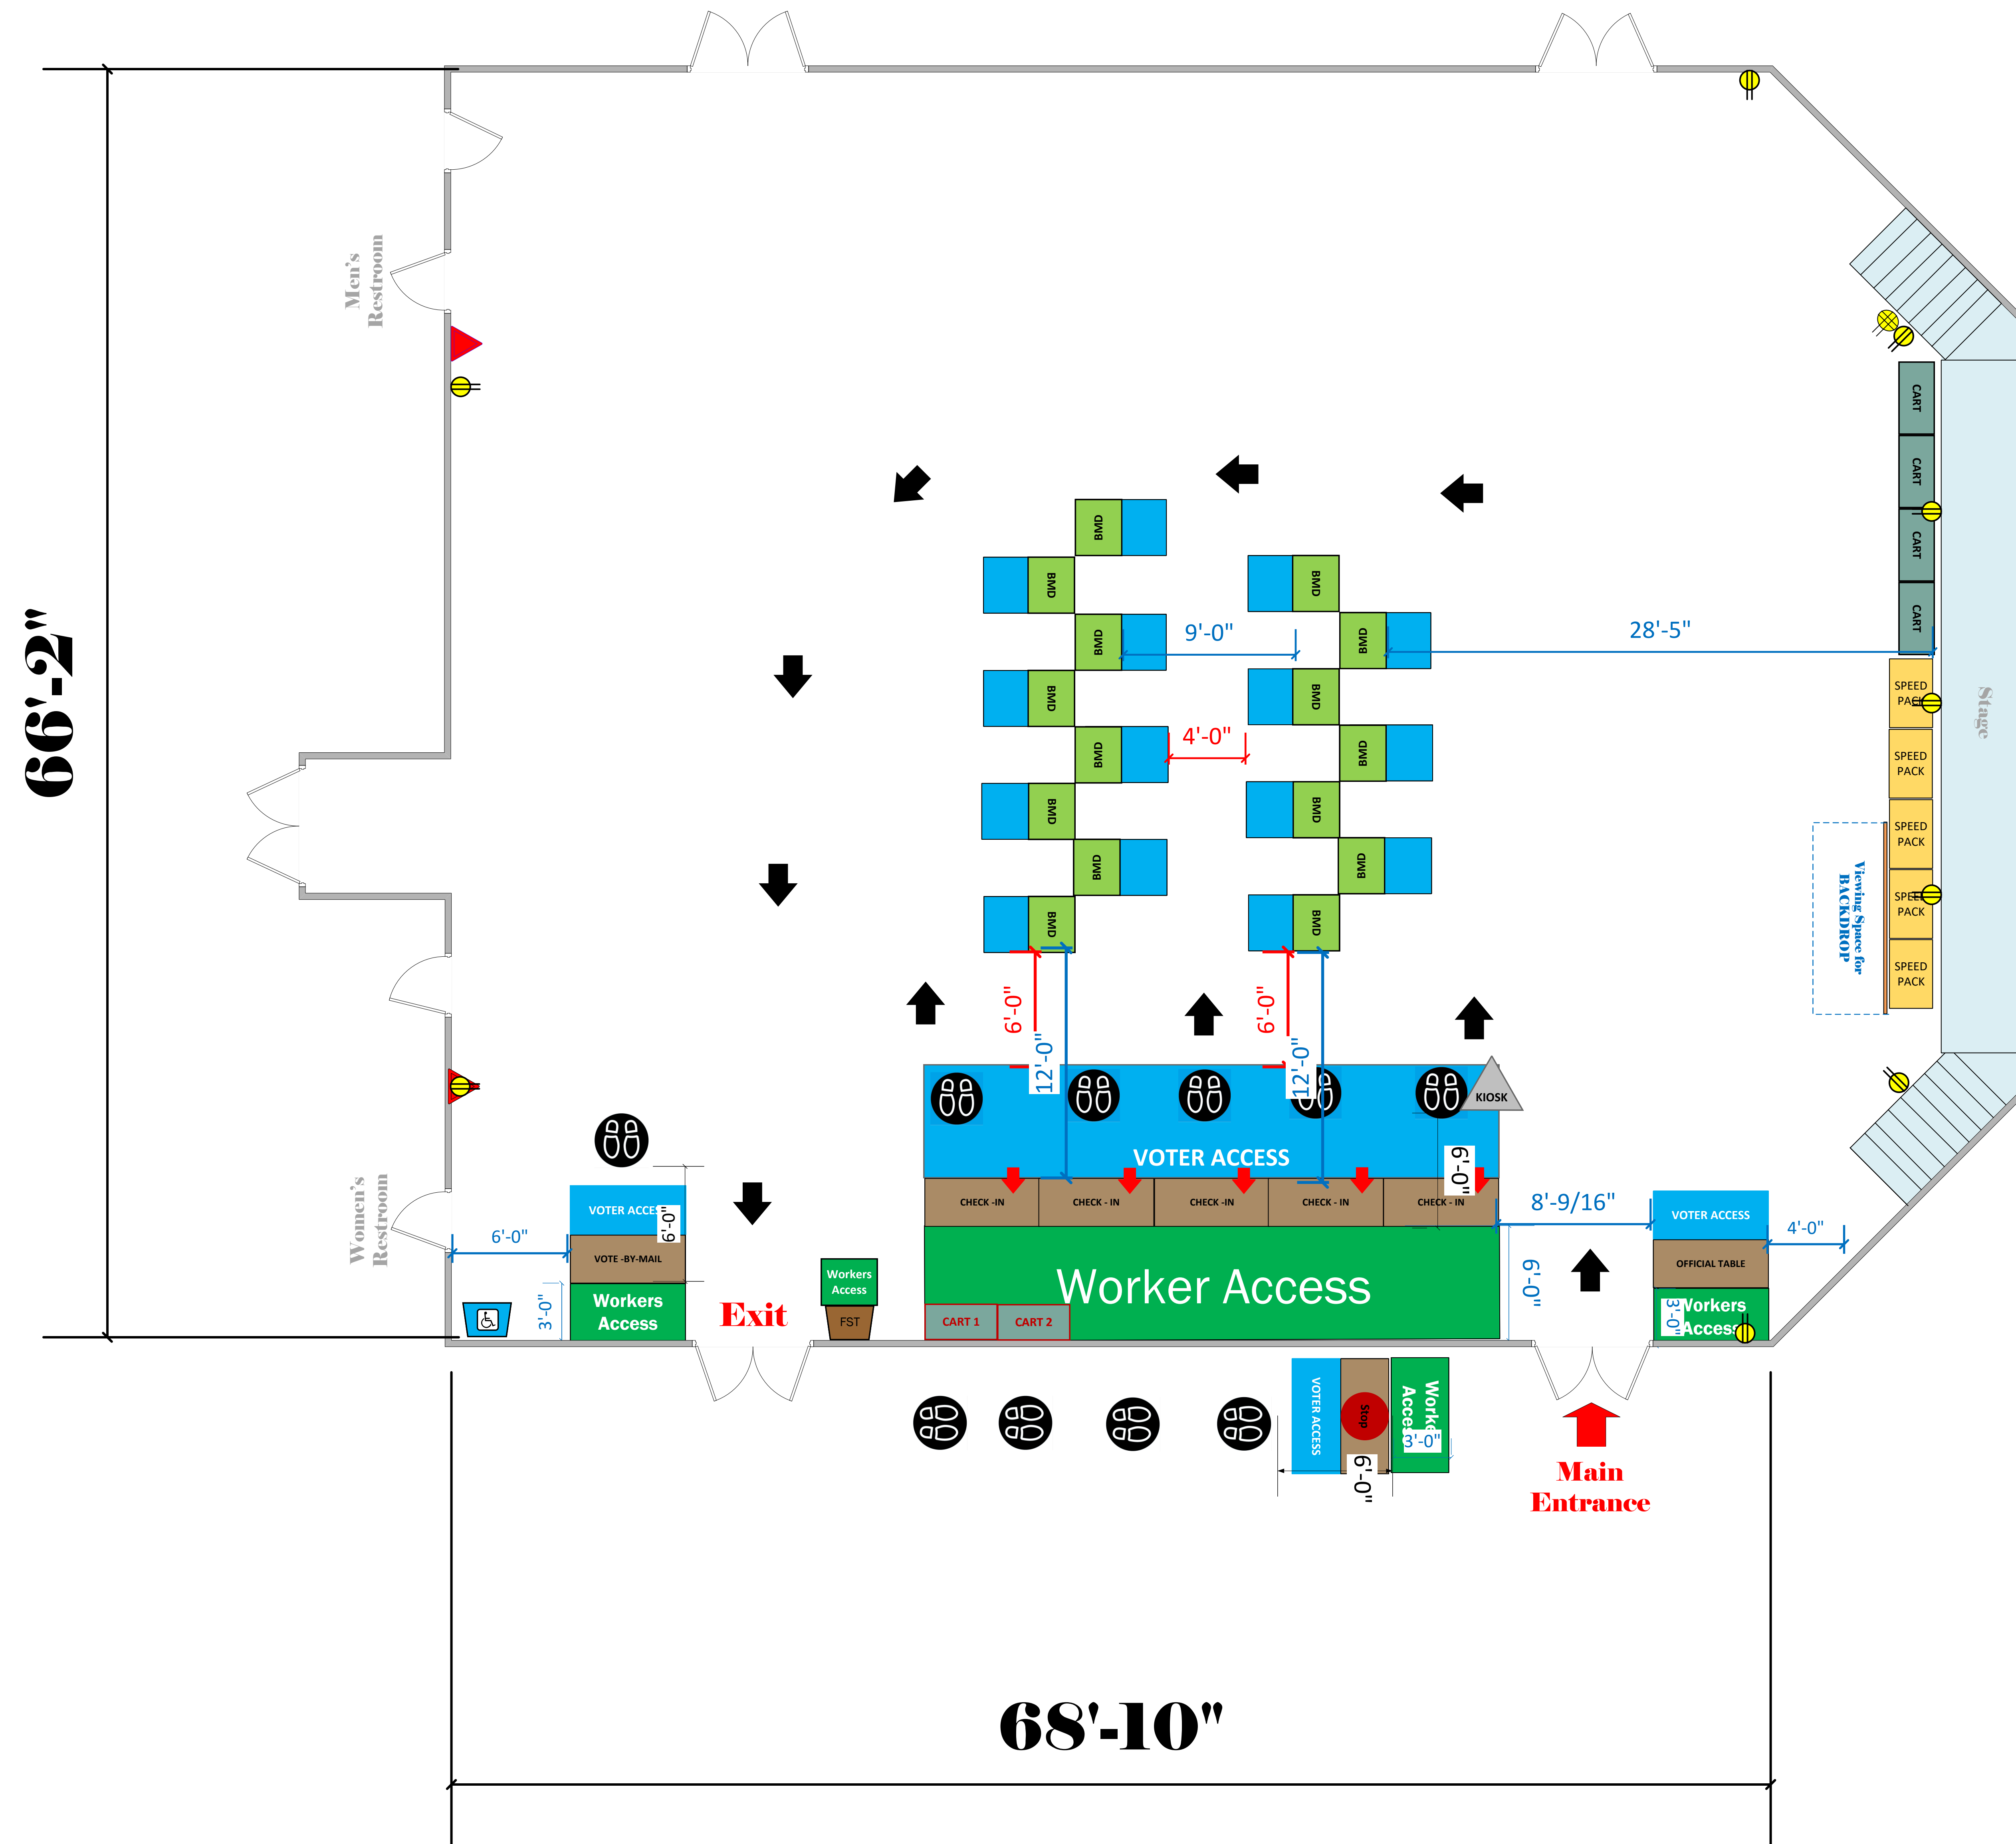

# Multipurpose Room (5,205.11 Sq. Ft)

## LEGEND

Room Size	Dimension:	Sq. Ft:	5,205
EPB	Primary:	Secondary:	
BMD	Total:	Actual:	15
Circuits	Total:	Usable:	
Floor Details			
BALLOT MARKING DEVICE			
CHECK IN TABLE			
BMD CART			
BACKDROP			
KIOSK			
POWER OUTLET			
PROTRUDING OBJECT			
ROUTER			
POWER CORDS			

TITLE  
**Valley Oak Center for Enriched Studies VC ID # 11536**

SCALE	1: 48
DRAWN BY	Ryan Rivas