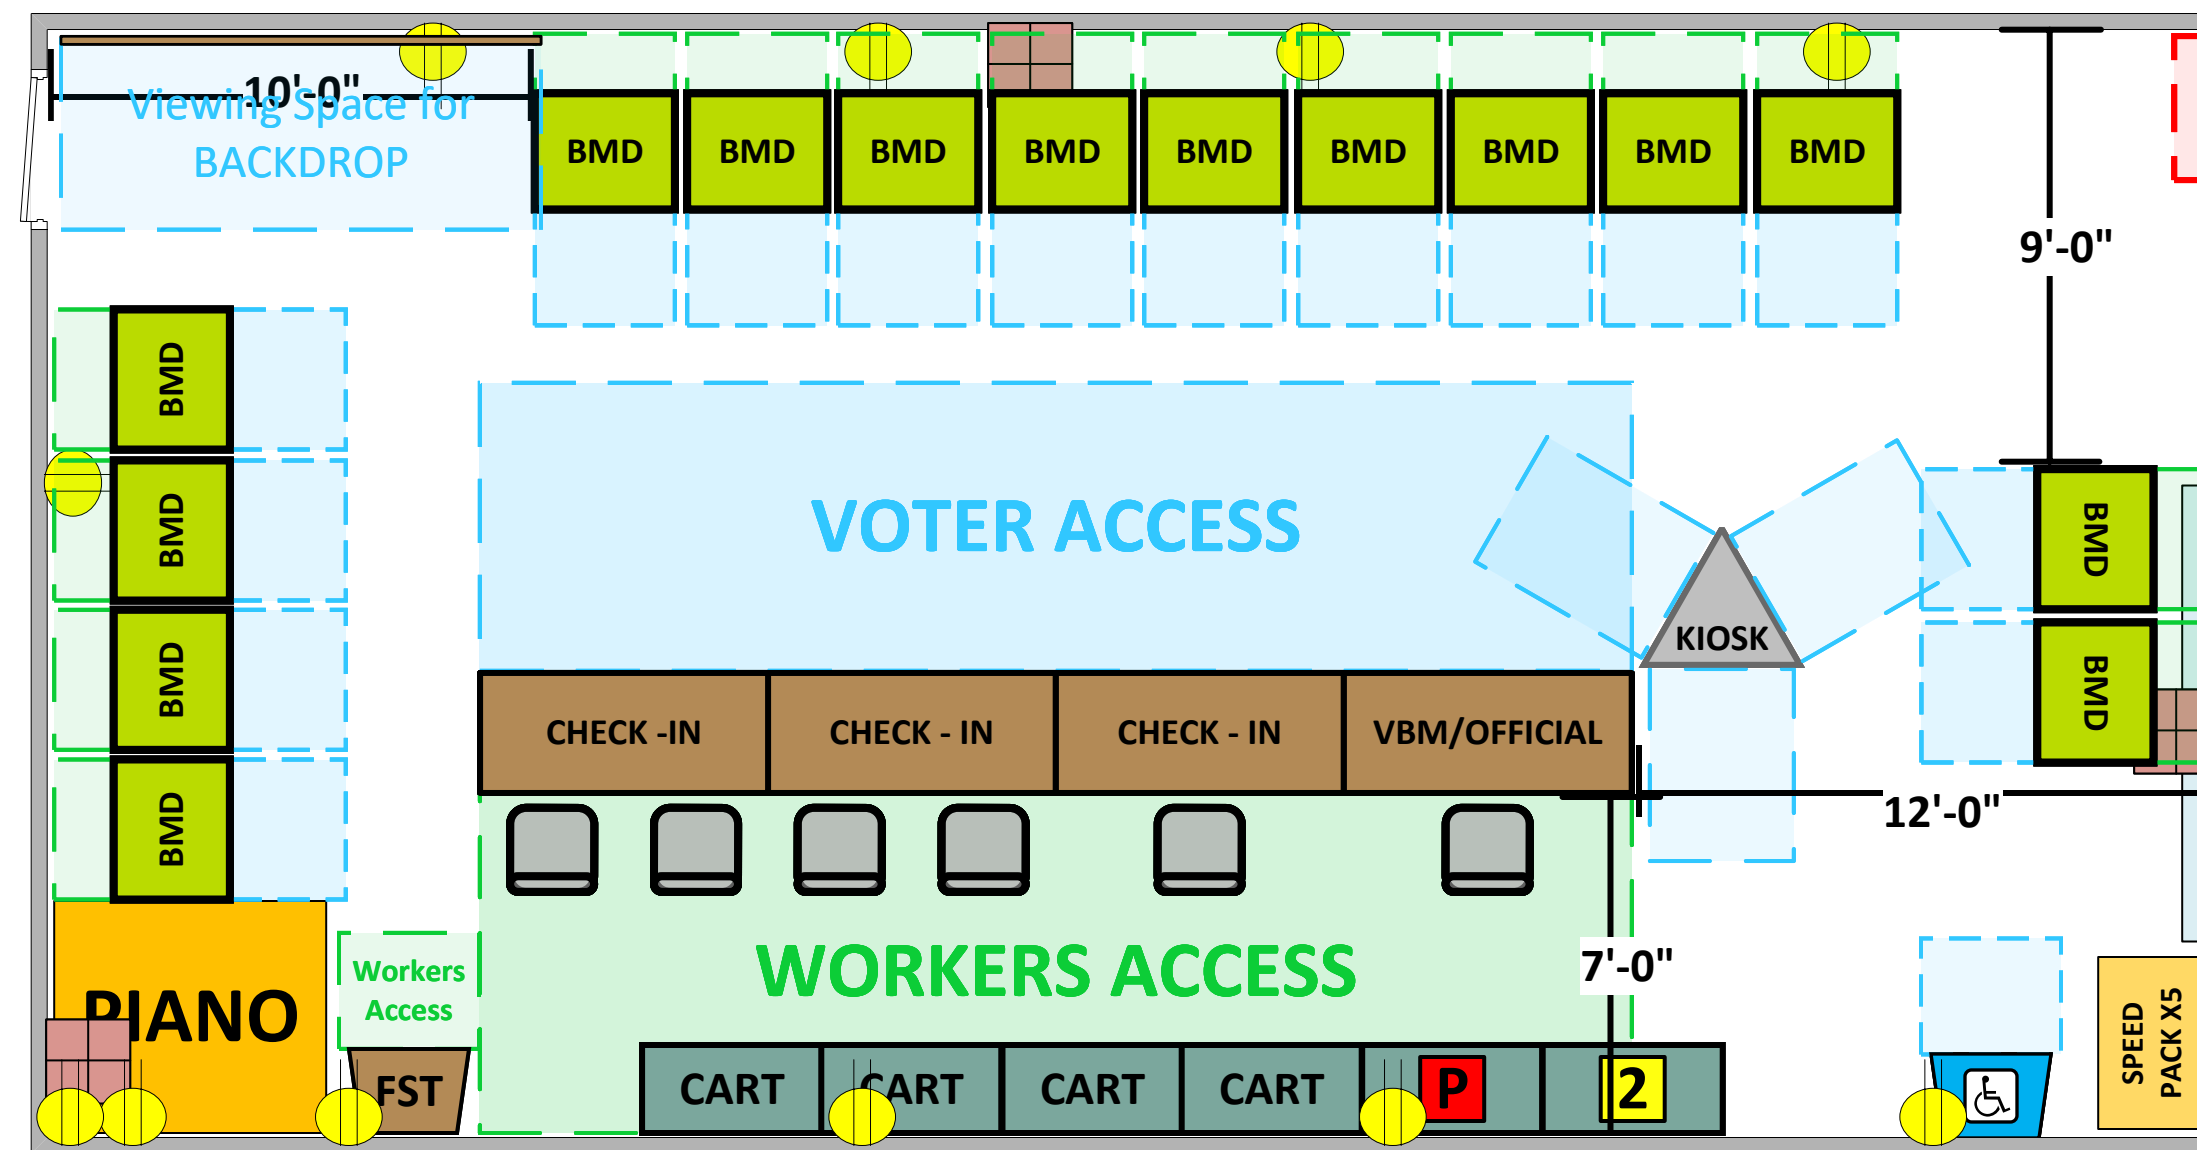

Community Room (964 Usable Sq. Ft.)

Moveable Objects

23'-0"

Emergency Exit

Fire Extinguisher
Height: 30 1/2"
Protrusion: 2"

Entrance/
Exit

Kitchen

Counter

Speed Packs X5
Broken Down and
Stacked

LEGEND

Room Size	Dimension: 23' X 45'	Sq. Ft: 967'
Number of BMDs	15	
POWER OUTLET		
PROTRUDING OBJECT		
Do Not Block Area		

45'-0"

Equipment By: Dustin Fuller	Date: 03/05/2026
Skeleton Drawn By: David Chaparro	Date: 04/01/24
Scale: 1/4" inches = 1' Ft.	

VCID 116
Angelo M. Lacoboni Library

Each chair at a CHECK-IN station equals one ePollbook