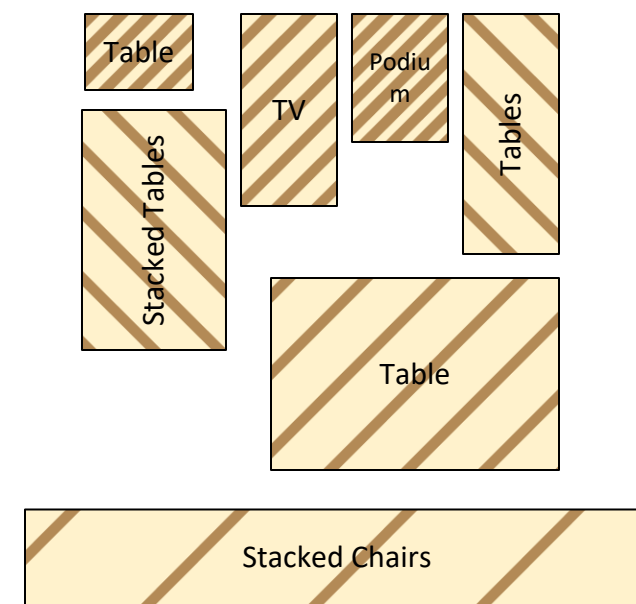

Community Room (964 Usable Sq. Ft.)

Moveable Objects

23'-0"

Emergency Exit

Fire Extinguisher
Height: 30 1/2"
Protrusion: 2"

Entrance/
Exit

Kitchen

Counter

Speed Packs X5
Broken Down and
Stacked

LEGEND

Room Size	Dimension: 23' X 45'	Sq. Ft: 967'
Number of BMDs	15	
POWER OUTLET		
PROTRUDING OBJECT		
Do Not Block Area		

45'-0"

Equipment By: Dustin Fuller	Date: 03/05/2026
Skeleton Drawn By: David Chaparro	Date: 04/01/24
Scale: 1/4" inches = 1' Ft.	

VCID 116
Angelo M. Lacoboni Library

Each chair at a CHECK-IN station equals one ePollbook