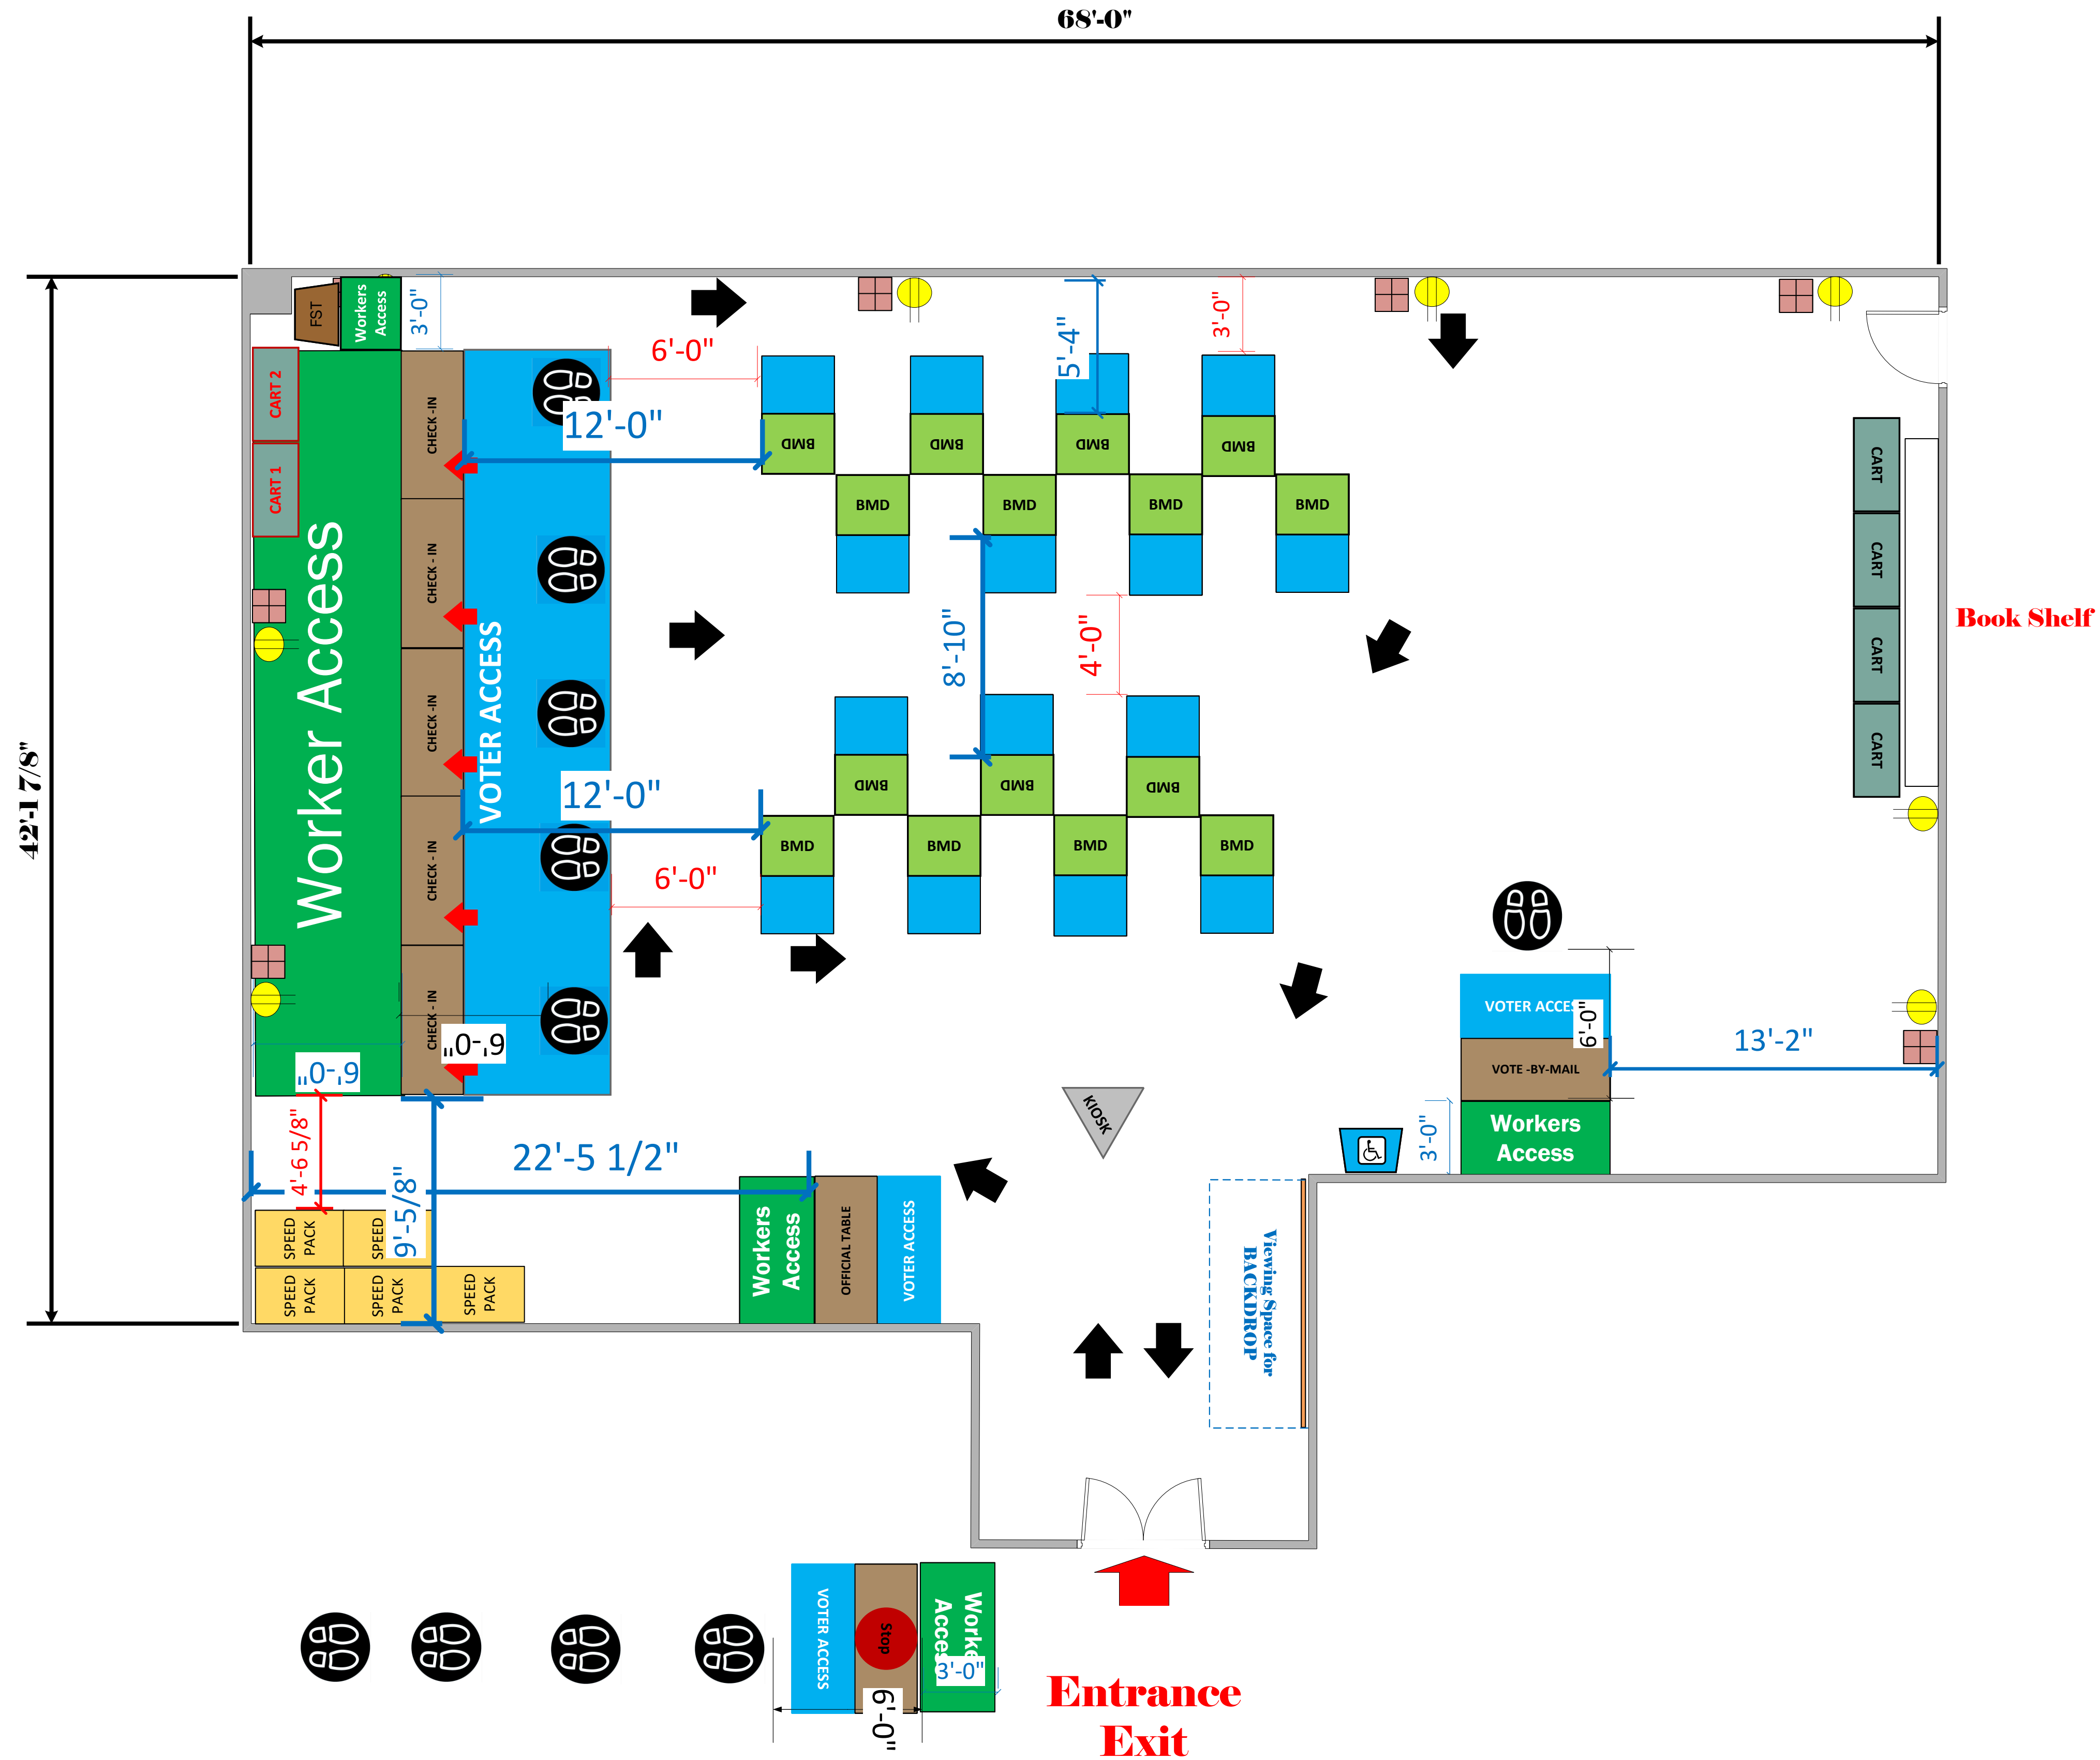

Upstairs Meeting Room (2,856 Sq. Ft)

LEGEND

Room Size	Dimension: 42'x 68'	Sq. Ft: 2856
EPB	Primary:	Secondary:
BMD	Total: 15	Actual: 15
Circuits	Total:	Usable:
Floor Decals		
BALLOT MARKING DEVICE		
CHECK IN TABLE		
BMD CART		
BACKDROP		
KIOSK		
POWER OUTLET		
PROTRUDING OBJECT		
ROUTER		
POWER CORDS		

TITLE
**11713 La Mirada Activity
Center VC ID # 11713**

SCALE: 1:48
DRAWN BY: Ryan Rivas