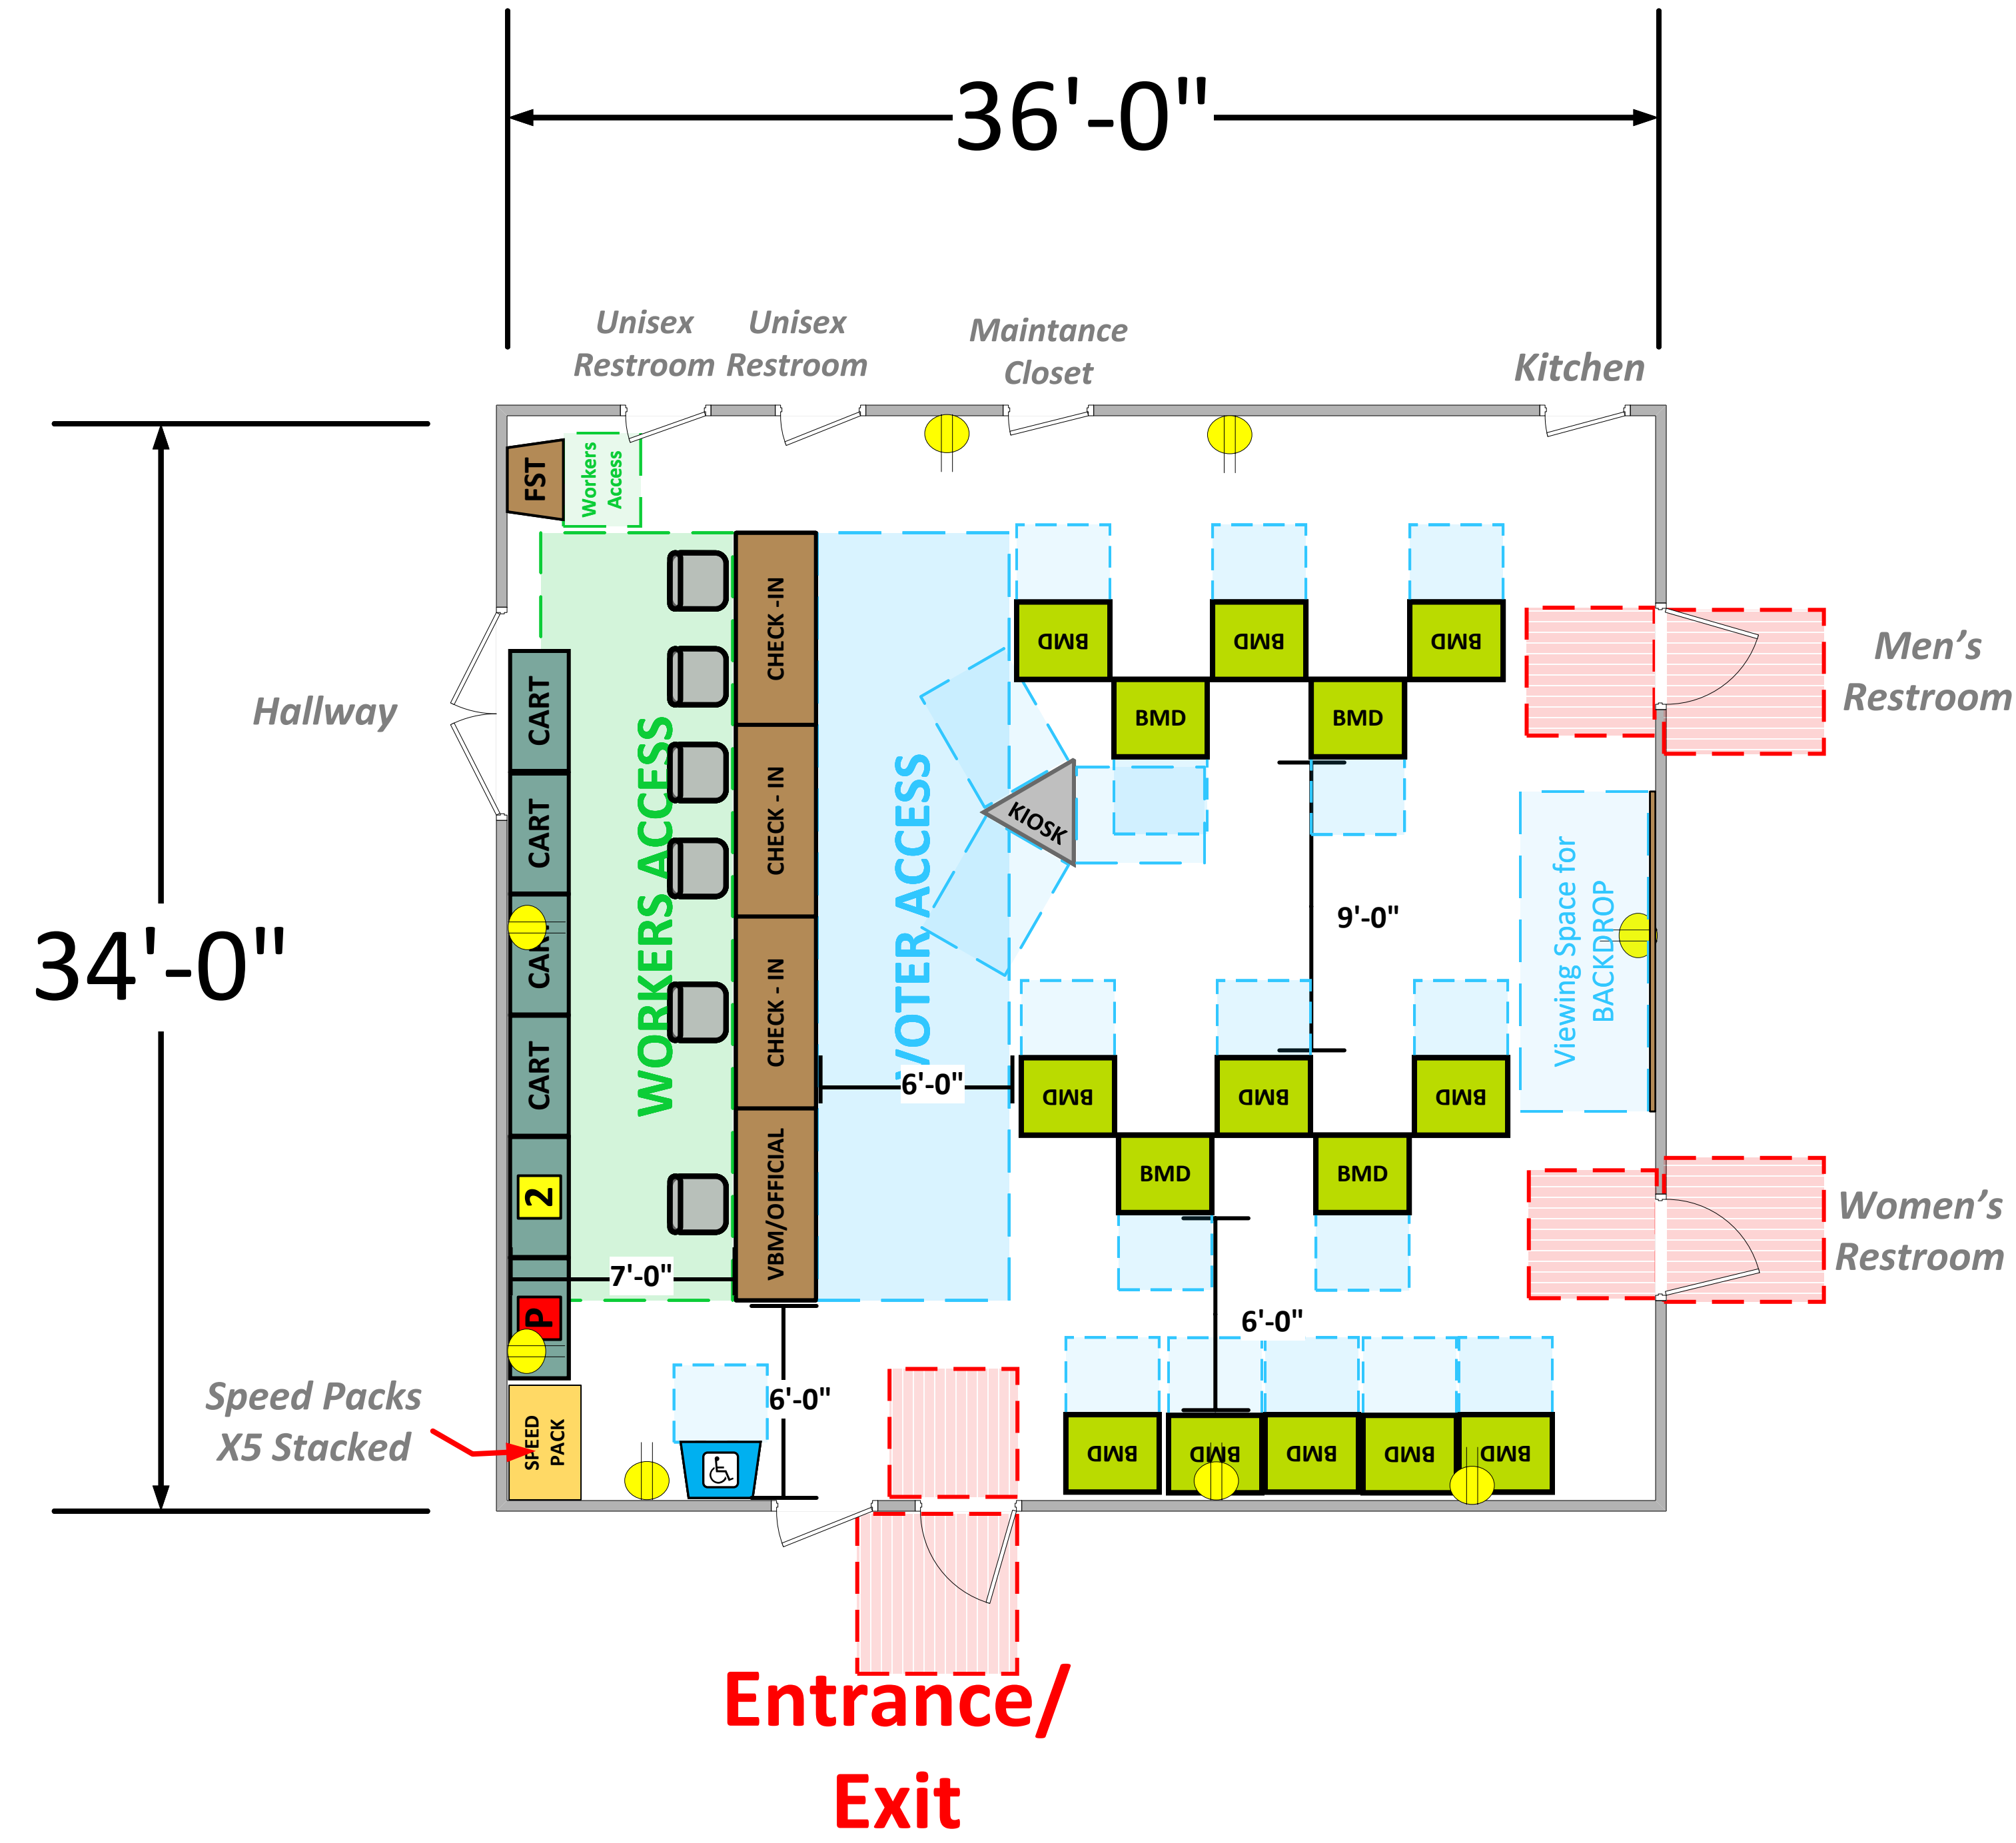

Carroll Building

(1,224 Usable Sq. Ft.)

LEGEND

Room Size	Dimension: 34' x 36'	Sq. Ft: 1,224
Number of BMDs	15	
POWER OUTLET		
PROTRUDING OBJECT		
Do Not Block Area		

TITLE

VCID 11726
Jackie Robinson Park

Each chair at a CHECK-IN station equals one ePollbook

Equipment By: Dustin Fuller	Date: 01/16/2024
Skeleton Drawn By: Scott Taylor	Date: 01/06/24
Scale: 1/4" inches = 1' Ft.	