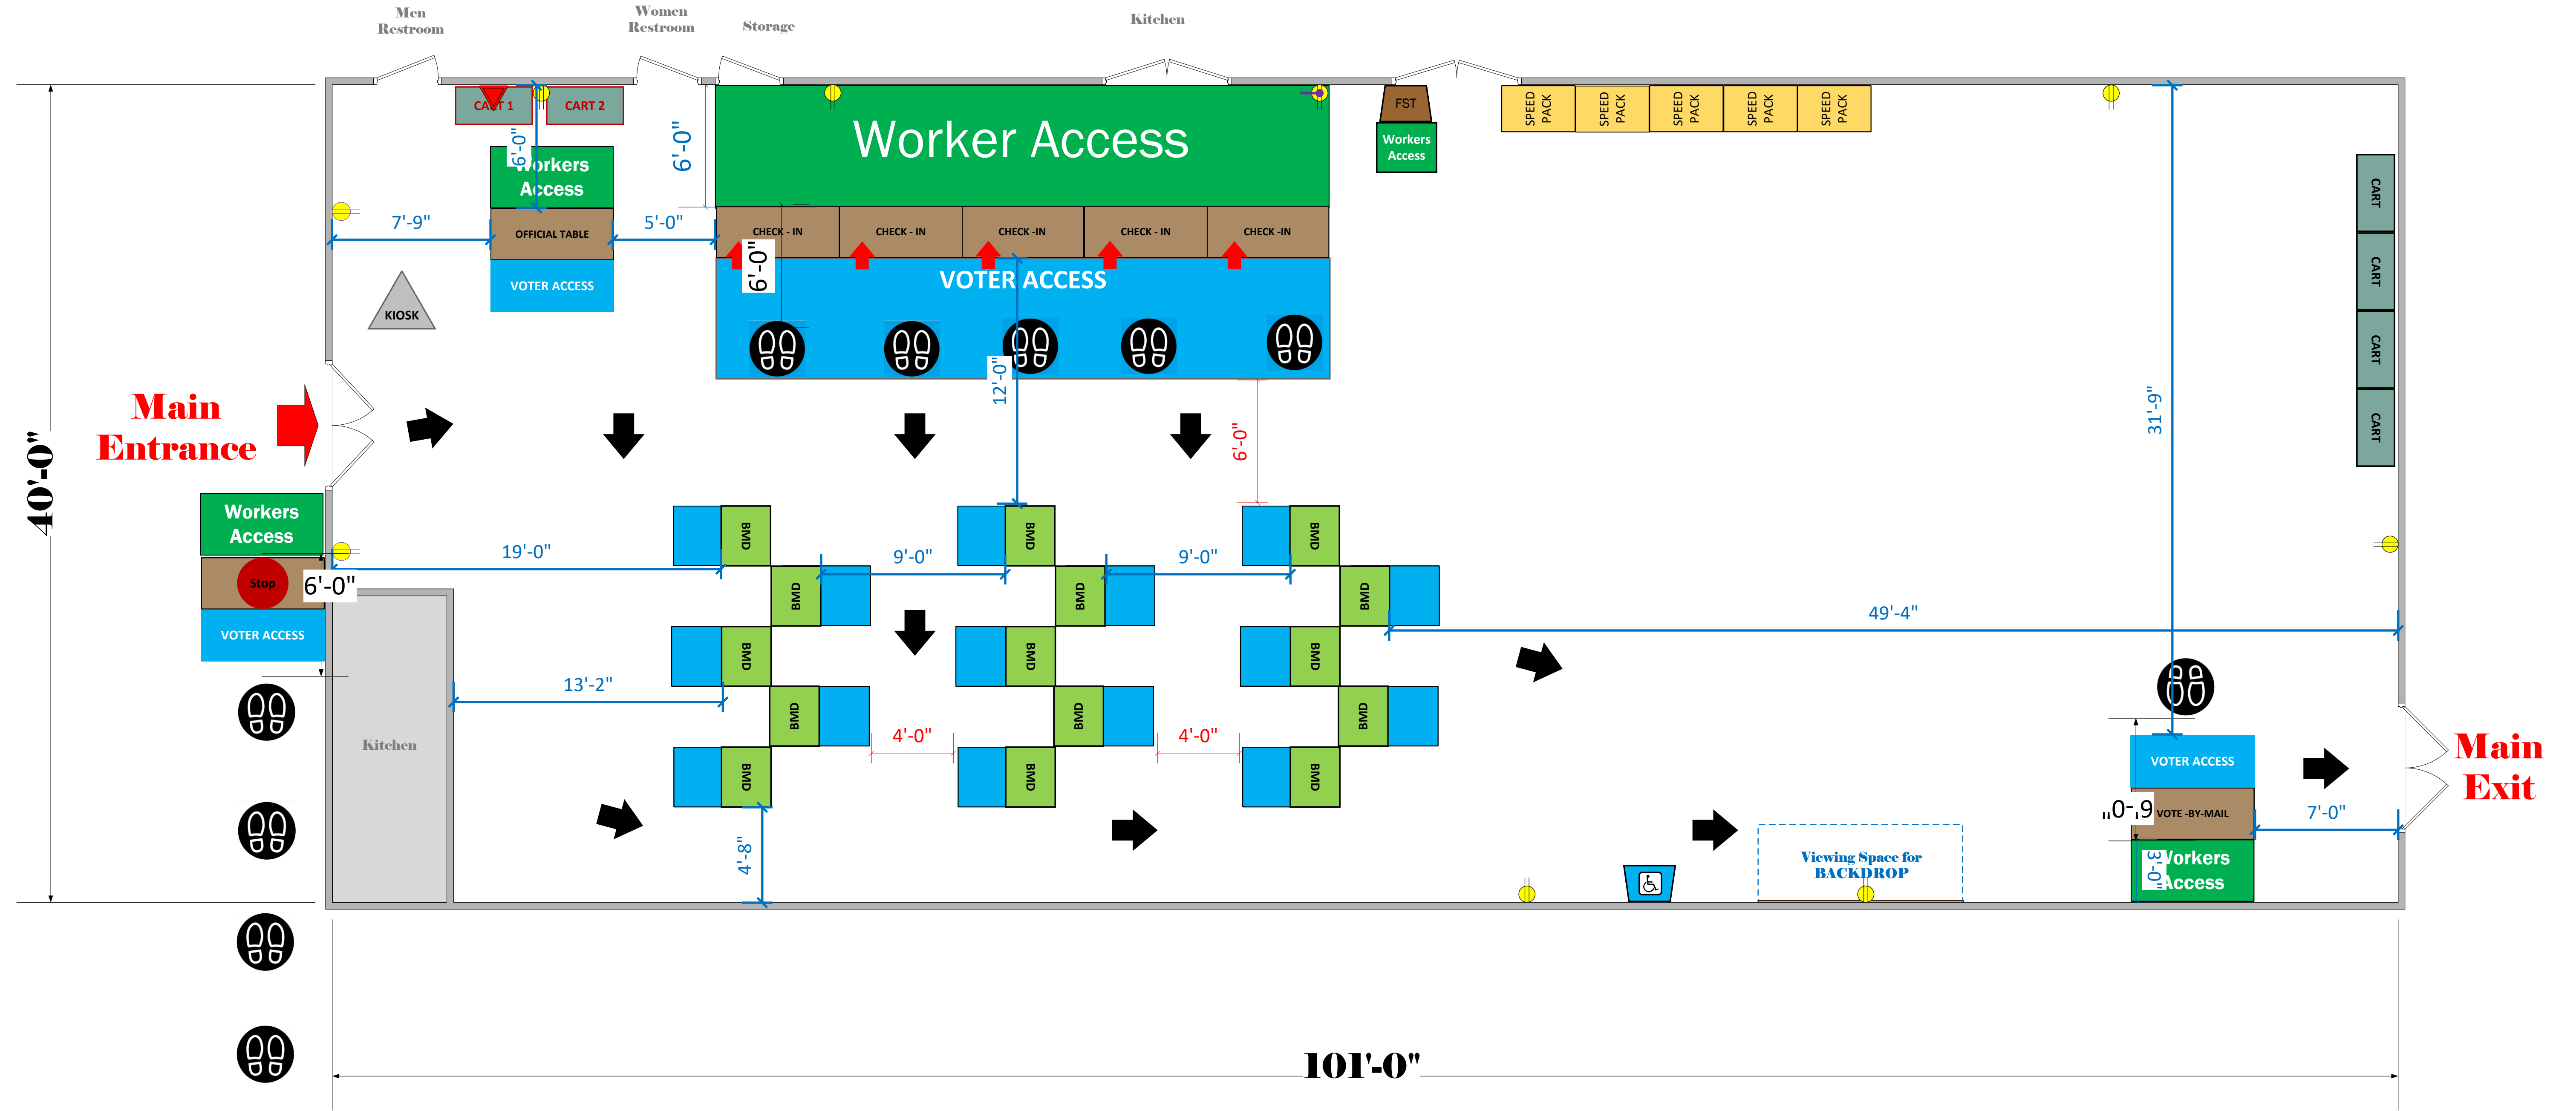

# Fellowship Hall

(3,949 Sq. Ft.)

## LEGEND

Room Size	Dimension: 101' x 40'	Sq. Ft: 3,949'
EPB	Primary:	Secondary:
BMD	Total: 15	Actual:
Circuits	Total:	Usable:
Floor Decals		
BALLOT MARKING DEVICE		
CHECK IN TABLE		
BMD CART		
BACKDROP		
KIOSK		
POWER OUTLET		
PROTRUDING OBJECT		
ROUTER		
POWER CORDS		

TITLE **Living Stone Cathedral of Worship**  
VC ID# 11727

SCALE 1: 48  
DRAWN BY David Chaparro