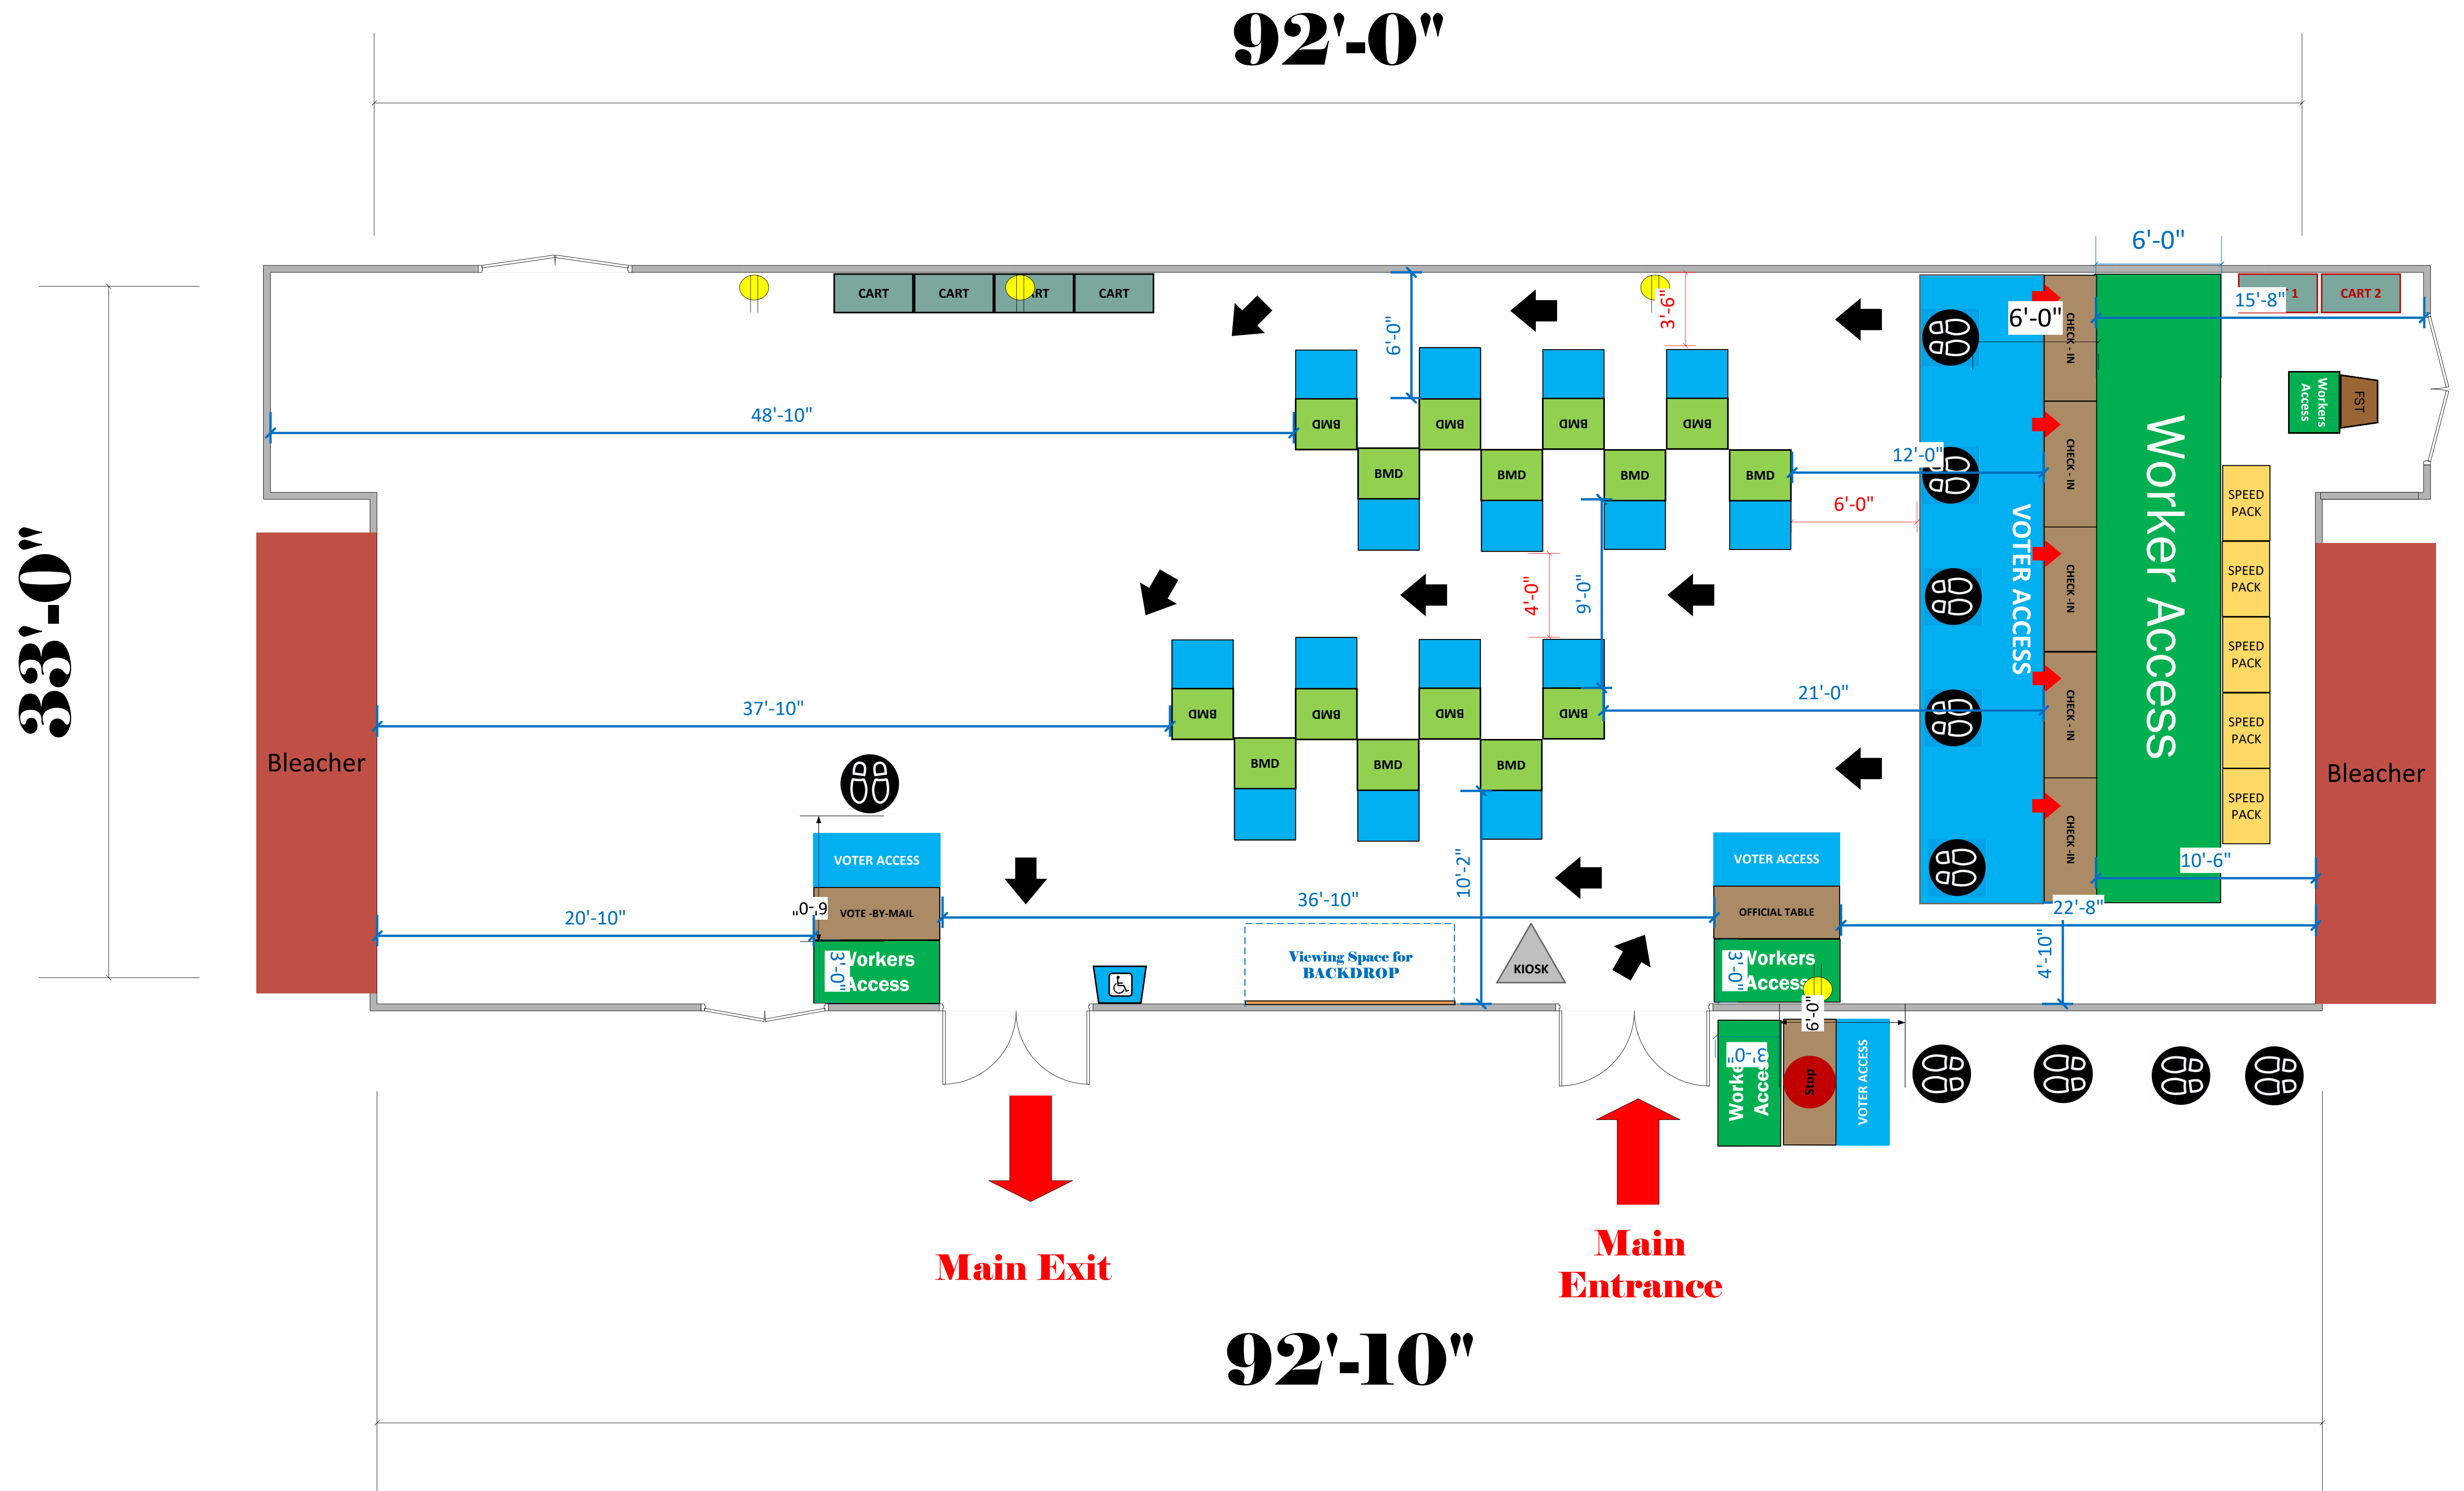

South Side Gymnasium (3,036 Sq. Ft.)

LEGEND

Room Size	Dimension: 92' x 33'	Sq. Ft: 3,036'
EPB	Primary:	Secondary:
BMD	Total: 15	Actual:
Circuits	Total:	Usable:
Floor Decals		
BALLOT MARKING DEVICE		
CHECK IN TABLE		
BMD CART		
BACKDROP		
KIOSK		
POWER OUTLET		
PROTRUDING OBJECT		
ROUTER		
POWER CORDS		

TITLE
**Crenshaw
High School
VC ID# 11729**

SCALE
1: 48
DRAWN BY
David Chaparro