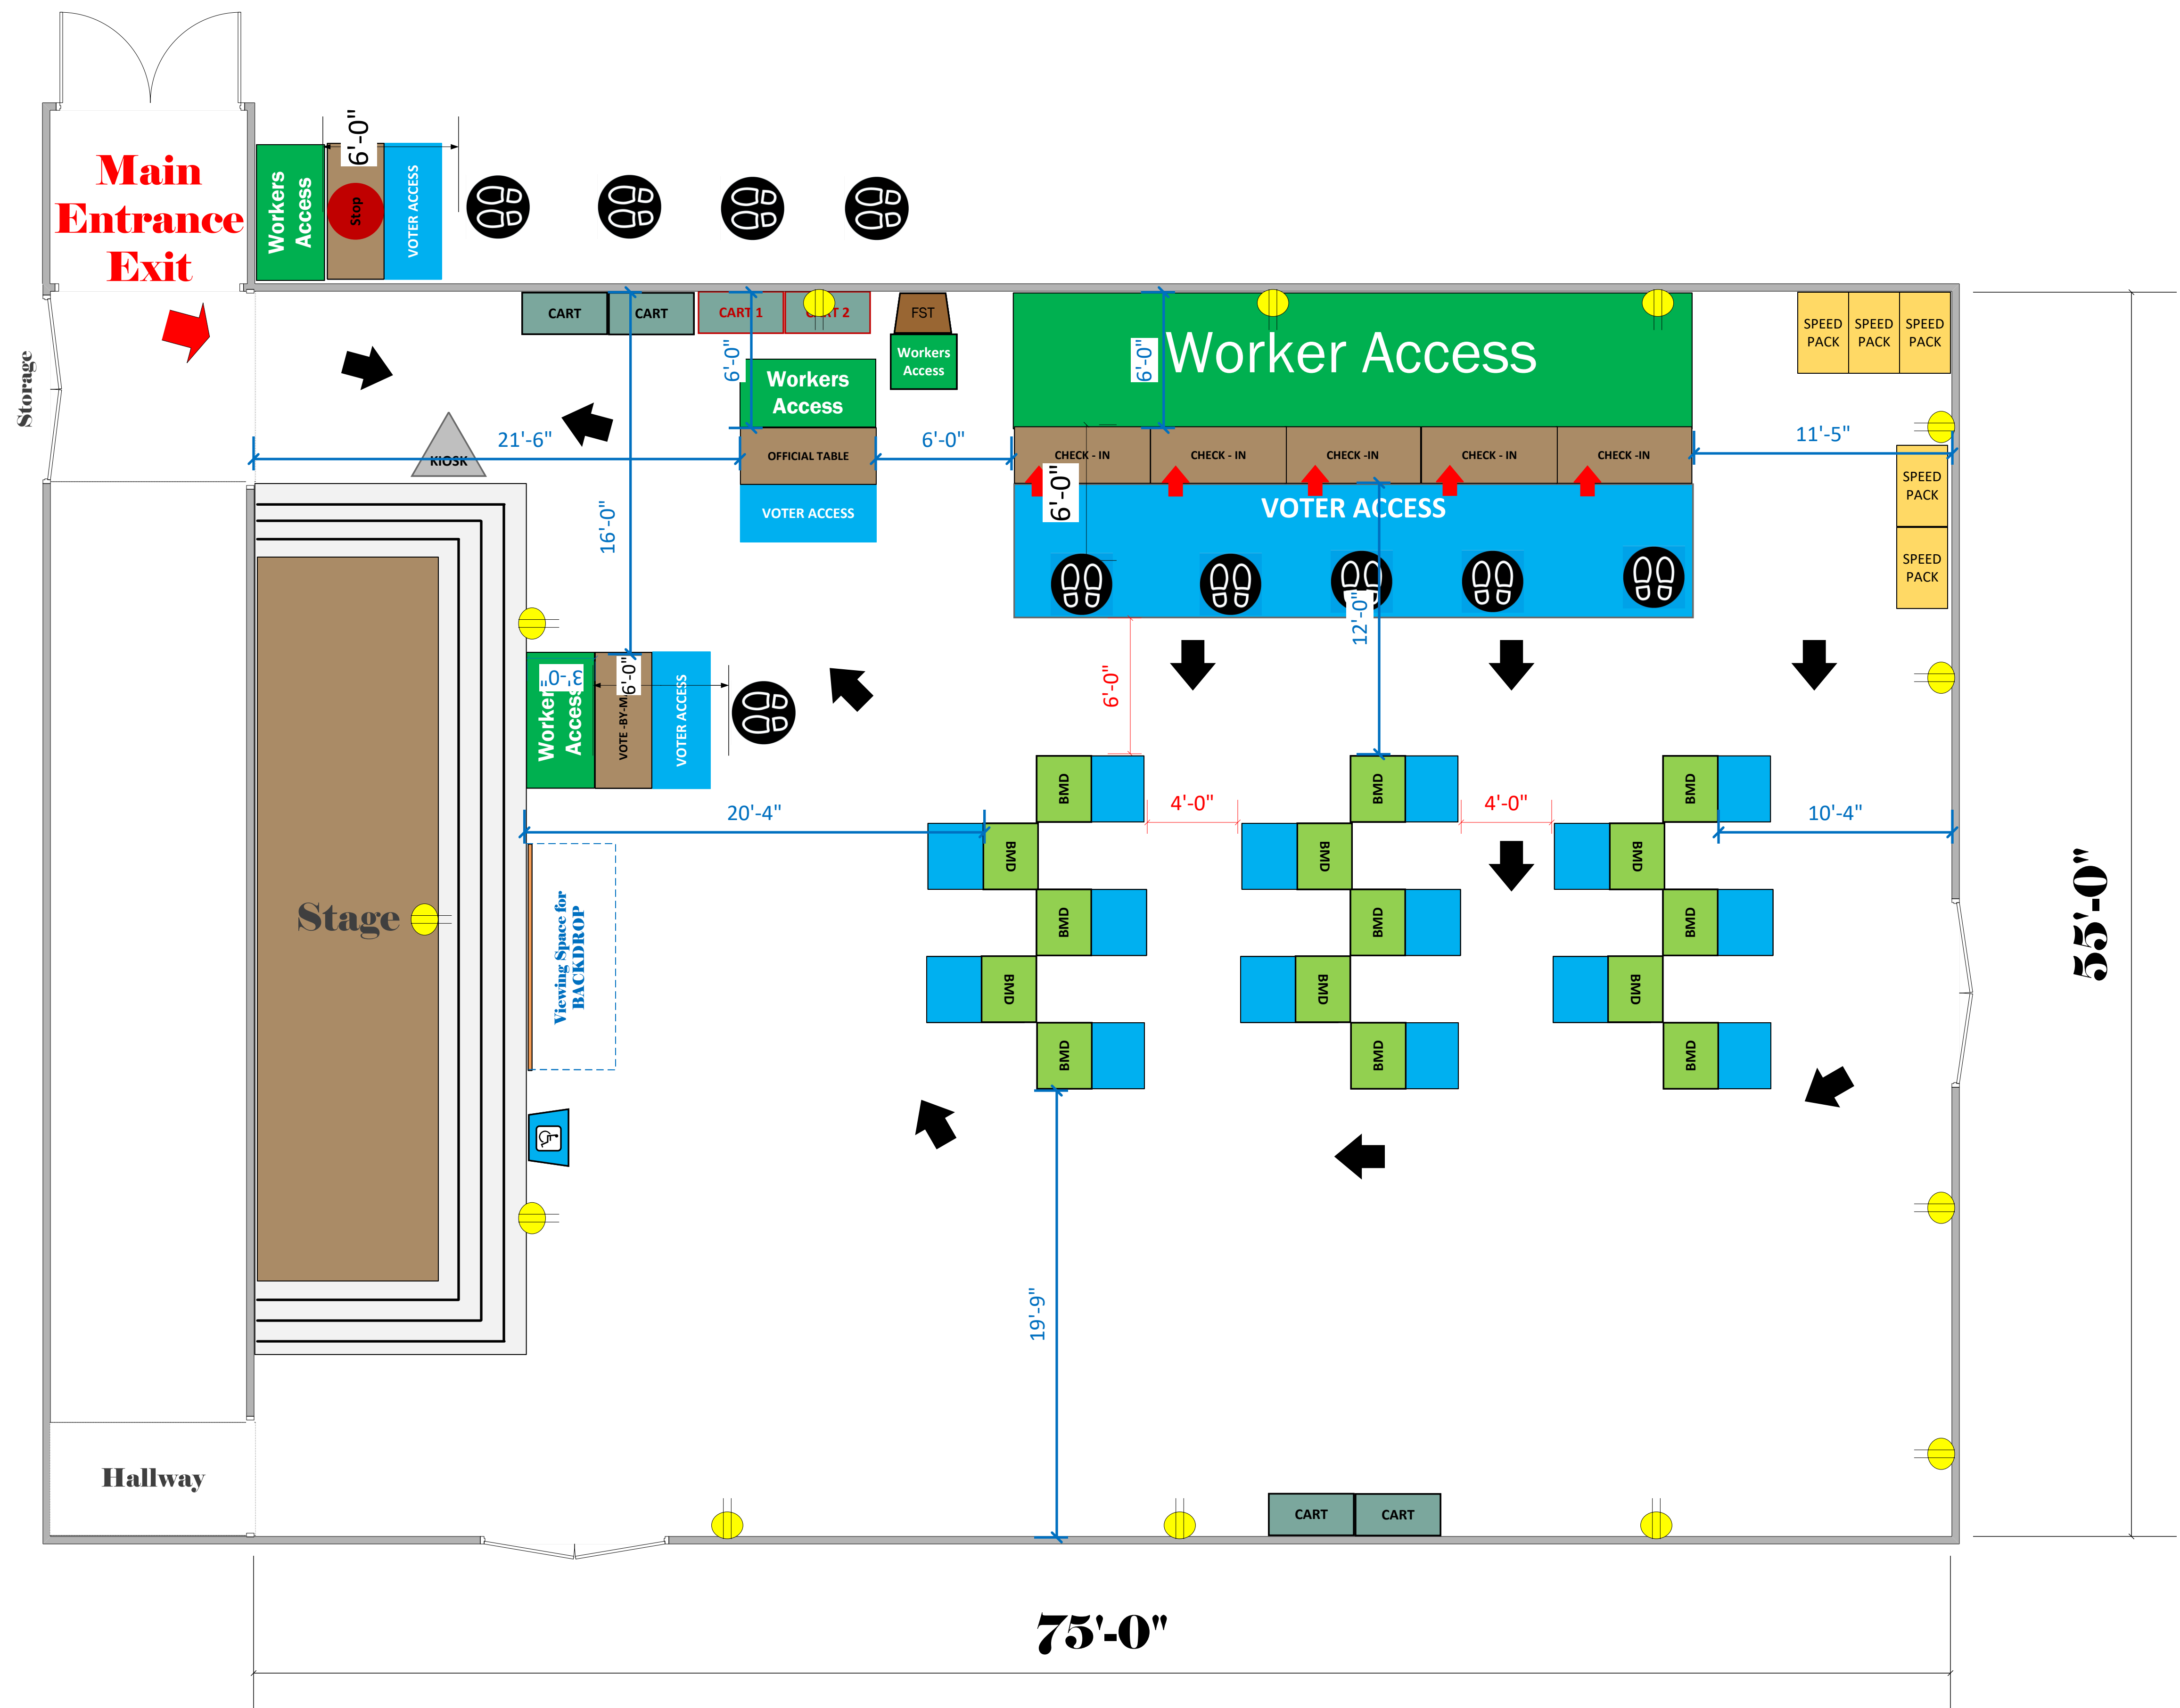

# Multi-purpose Room

(3,212 Usable Sq. Ft.)

## LEGEND

Room Size	Dimension: 75' x 55'	Sq. Ft: 3,669'
EPB	Primary:	Secondary:
BMD	Total: 15	Actual:
Circuits	Total:	Usable:
Floor Decals		
BALLOT MARKING DEVICE		
CHECK IN TABLE		
BMD CART		
BACKDROP		
KIOSK		
POWER OUTLET		
PROTRUDING OBJECT		
ROUTER		
POWER CORDS		

TITLE

### Chaparral Middle School

VC ID# 11750

SCALE: 1:48

DRAWN BY: David Chaparro