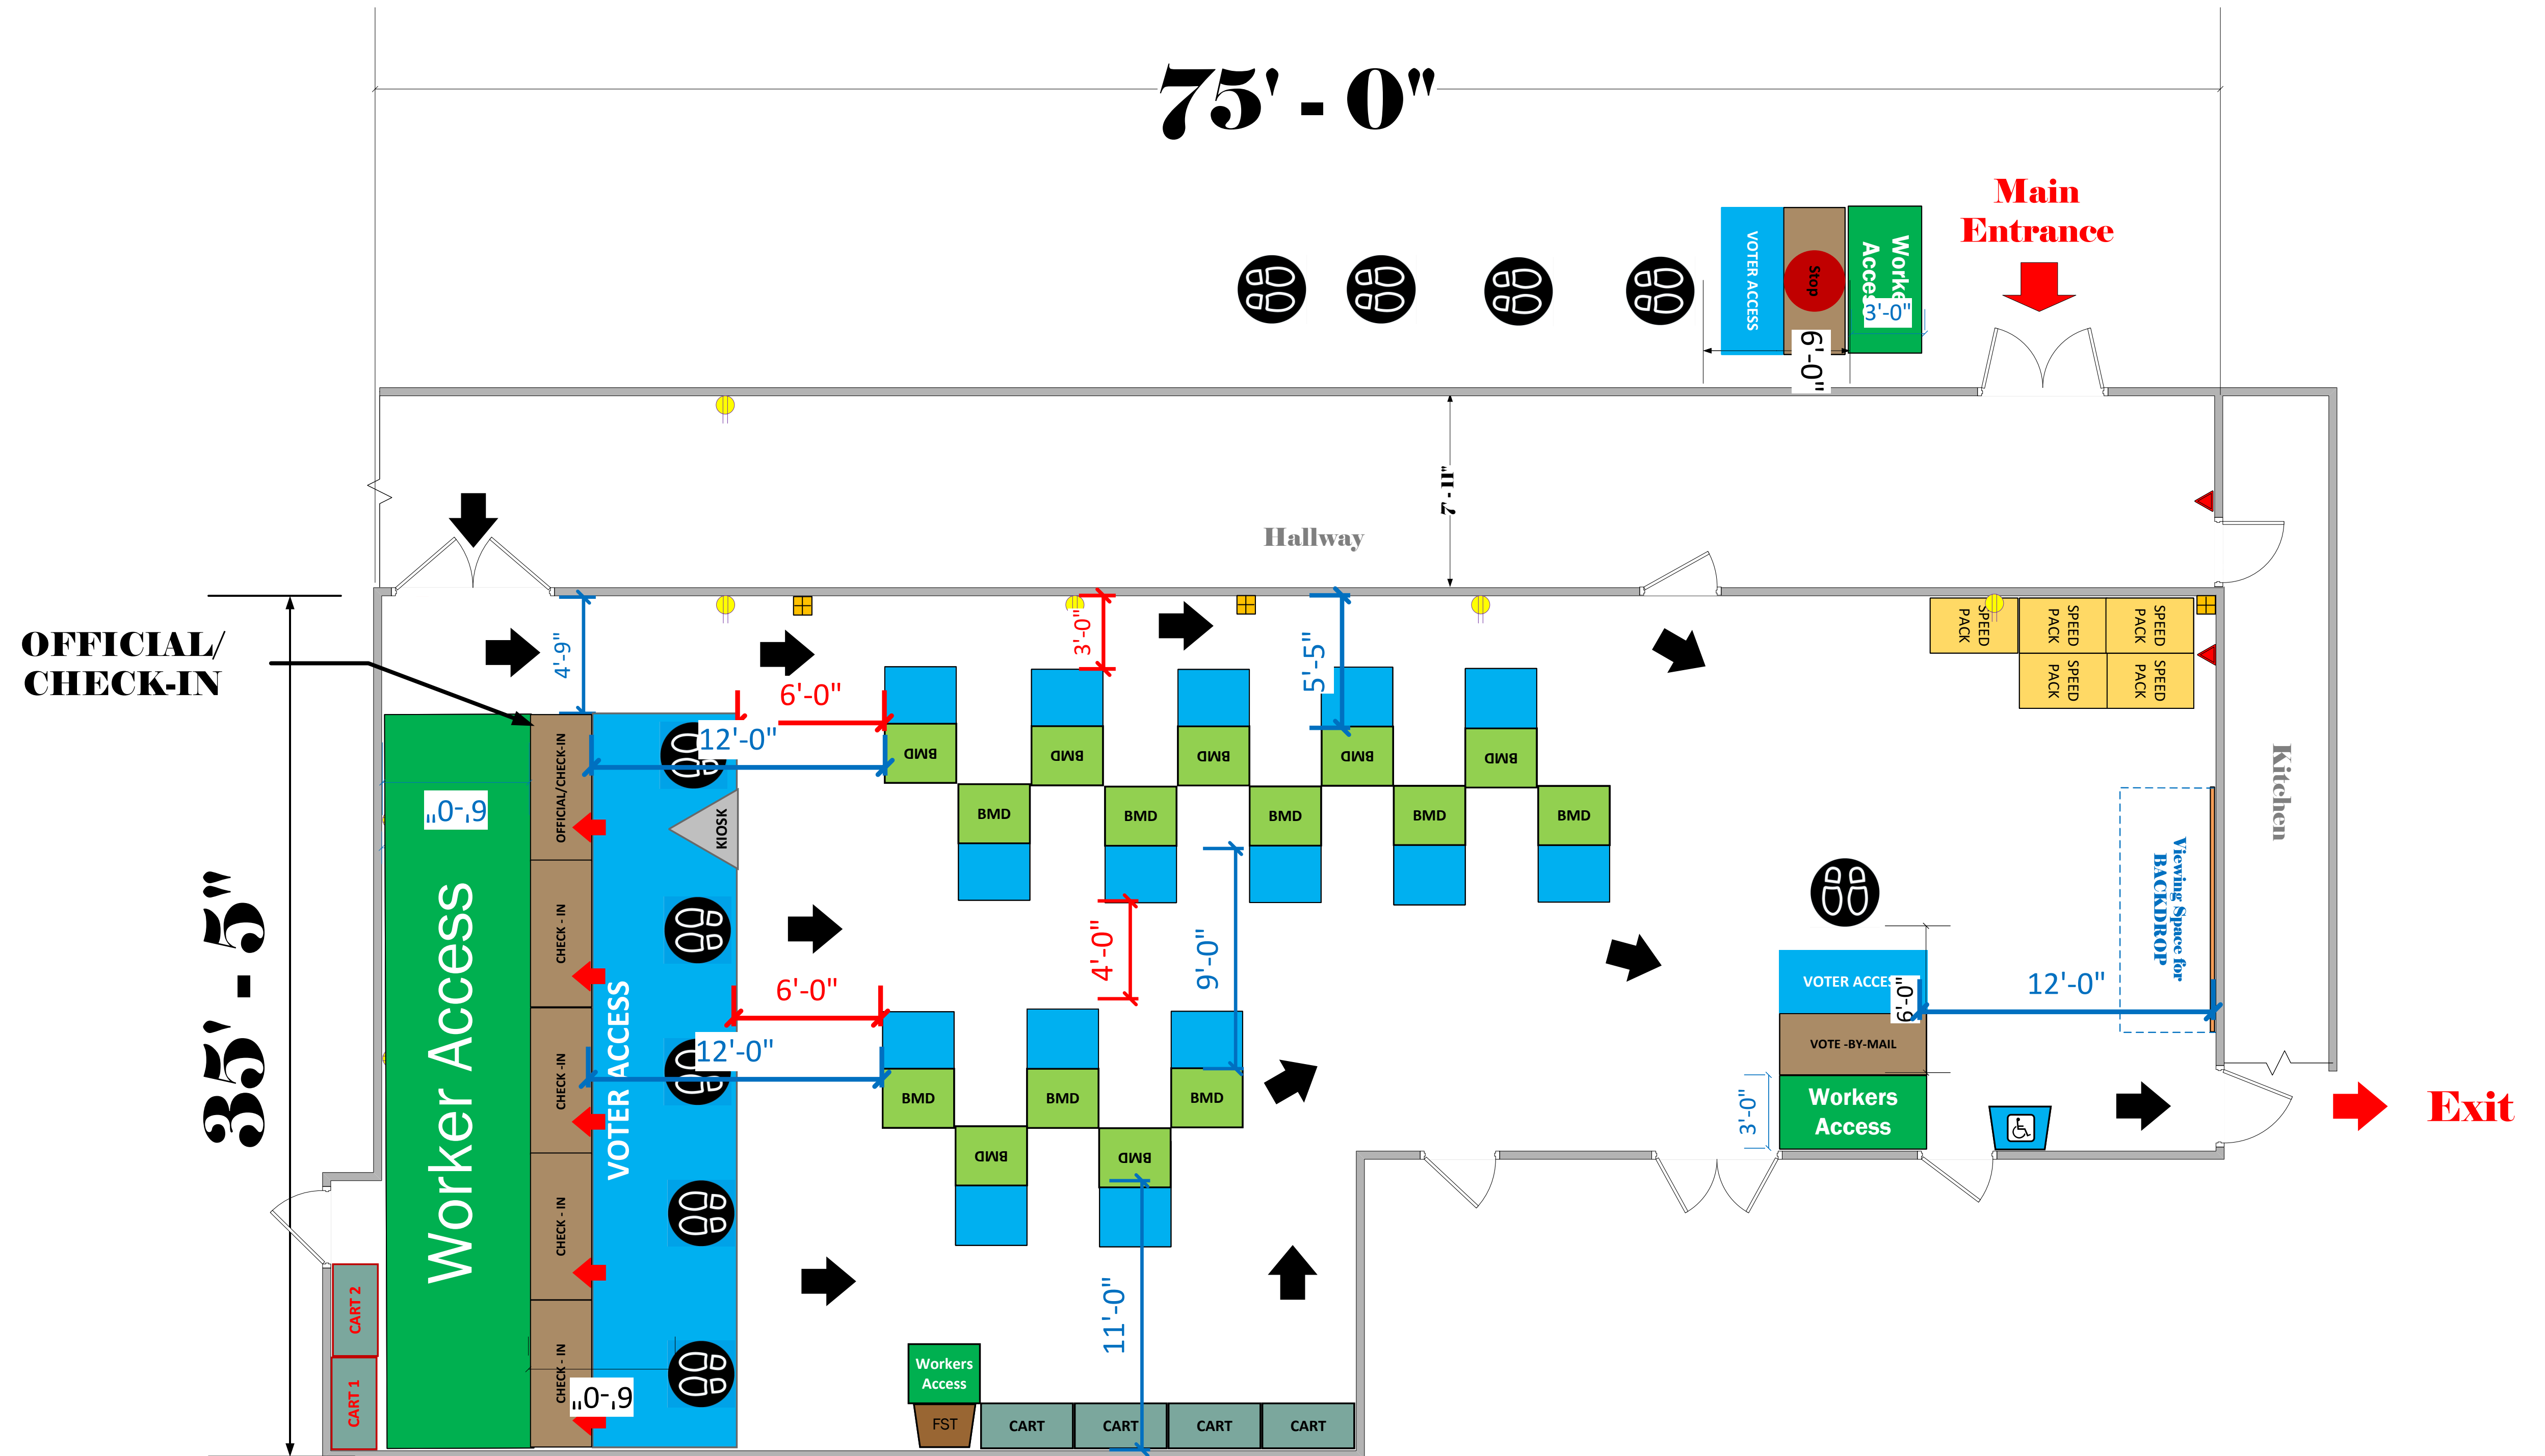

# Multi Purpose Room (2,656 Sq Ft)

## LEGEND

Room Size	Dimension: 35' x 75'	Sq. Ft: 2656
EPB	Primary:	Secondary:
BMD	Total: 15	Actual: 15
Circuits	Total:	Usable:
Floor Decals		
BALLOT MARKING DEVICE		
CHECK IN TABLE		
BMD CART		
BACKDROP		
KIOSK		
POWER OUTLET		
PROTRUDING OBJECT		
ROUTER		
POWER CORDS		

**Liberty II Facility**  
**VCID #11754**

SCALE: 1:48

DRAWN BY: **Ryan Rivas**