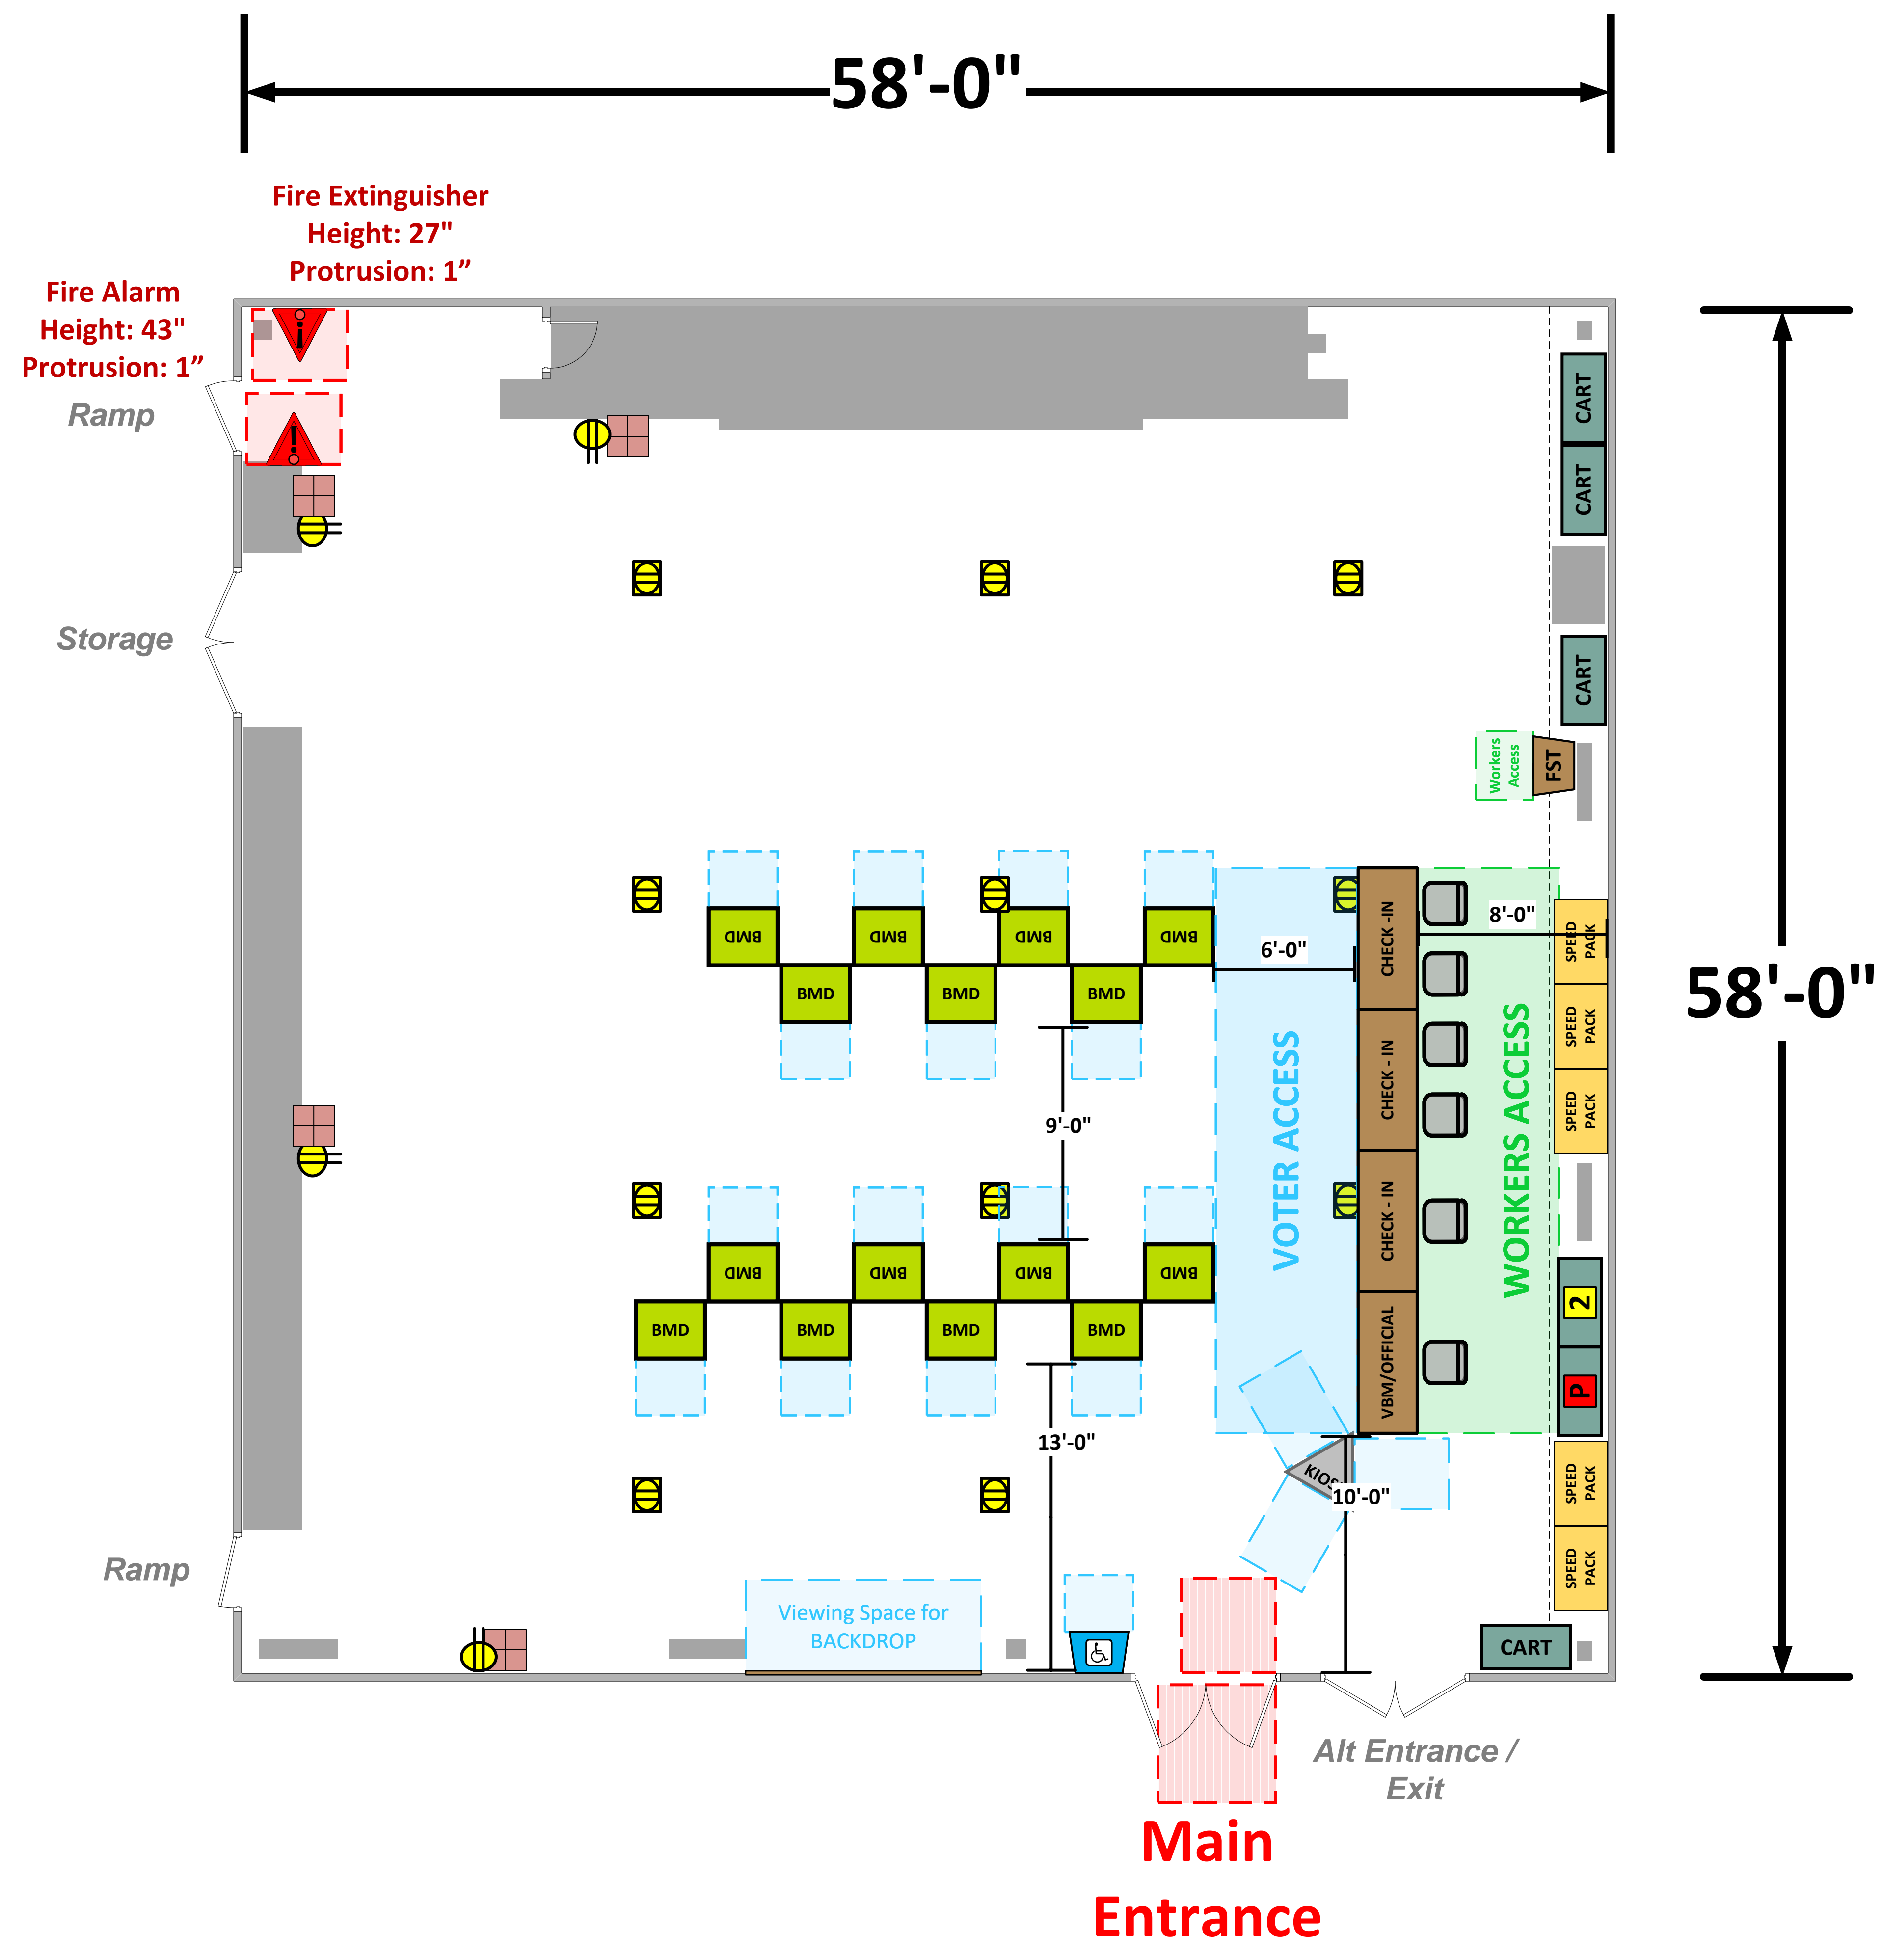

# Conference Center (2,958 Sq. Ft.)

## LEGEND

Room Size	Dimension: 58' X 58'	Sq. Ft: 2,958
Number of BMDs	15	
POWER OUTLET		
PROTRUDING OBJECT		
Do Not Block Area		

**VCID 11767**  
**Cerritos College**

**Each chair at a CHECK-IN station equals one ePollbook**

Equipment By: <b>Dustin Fuller</b>	Date: <b>01/16/2024</b>
Skeleton Drawn By: <b>Dustin Fuller</b>	Date: <b>01/12/2024</b>
Scale: <b>1/4" inches = 1' Ft.</b>	