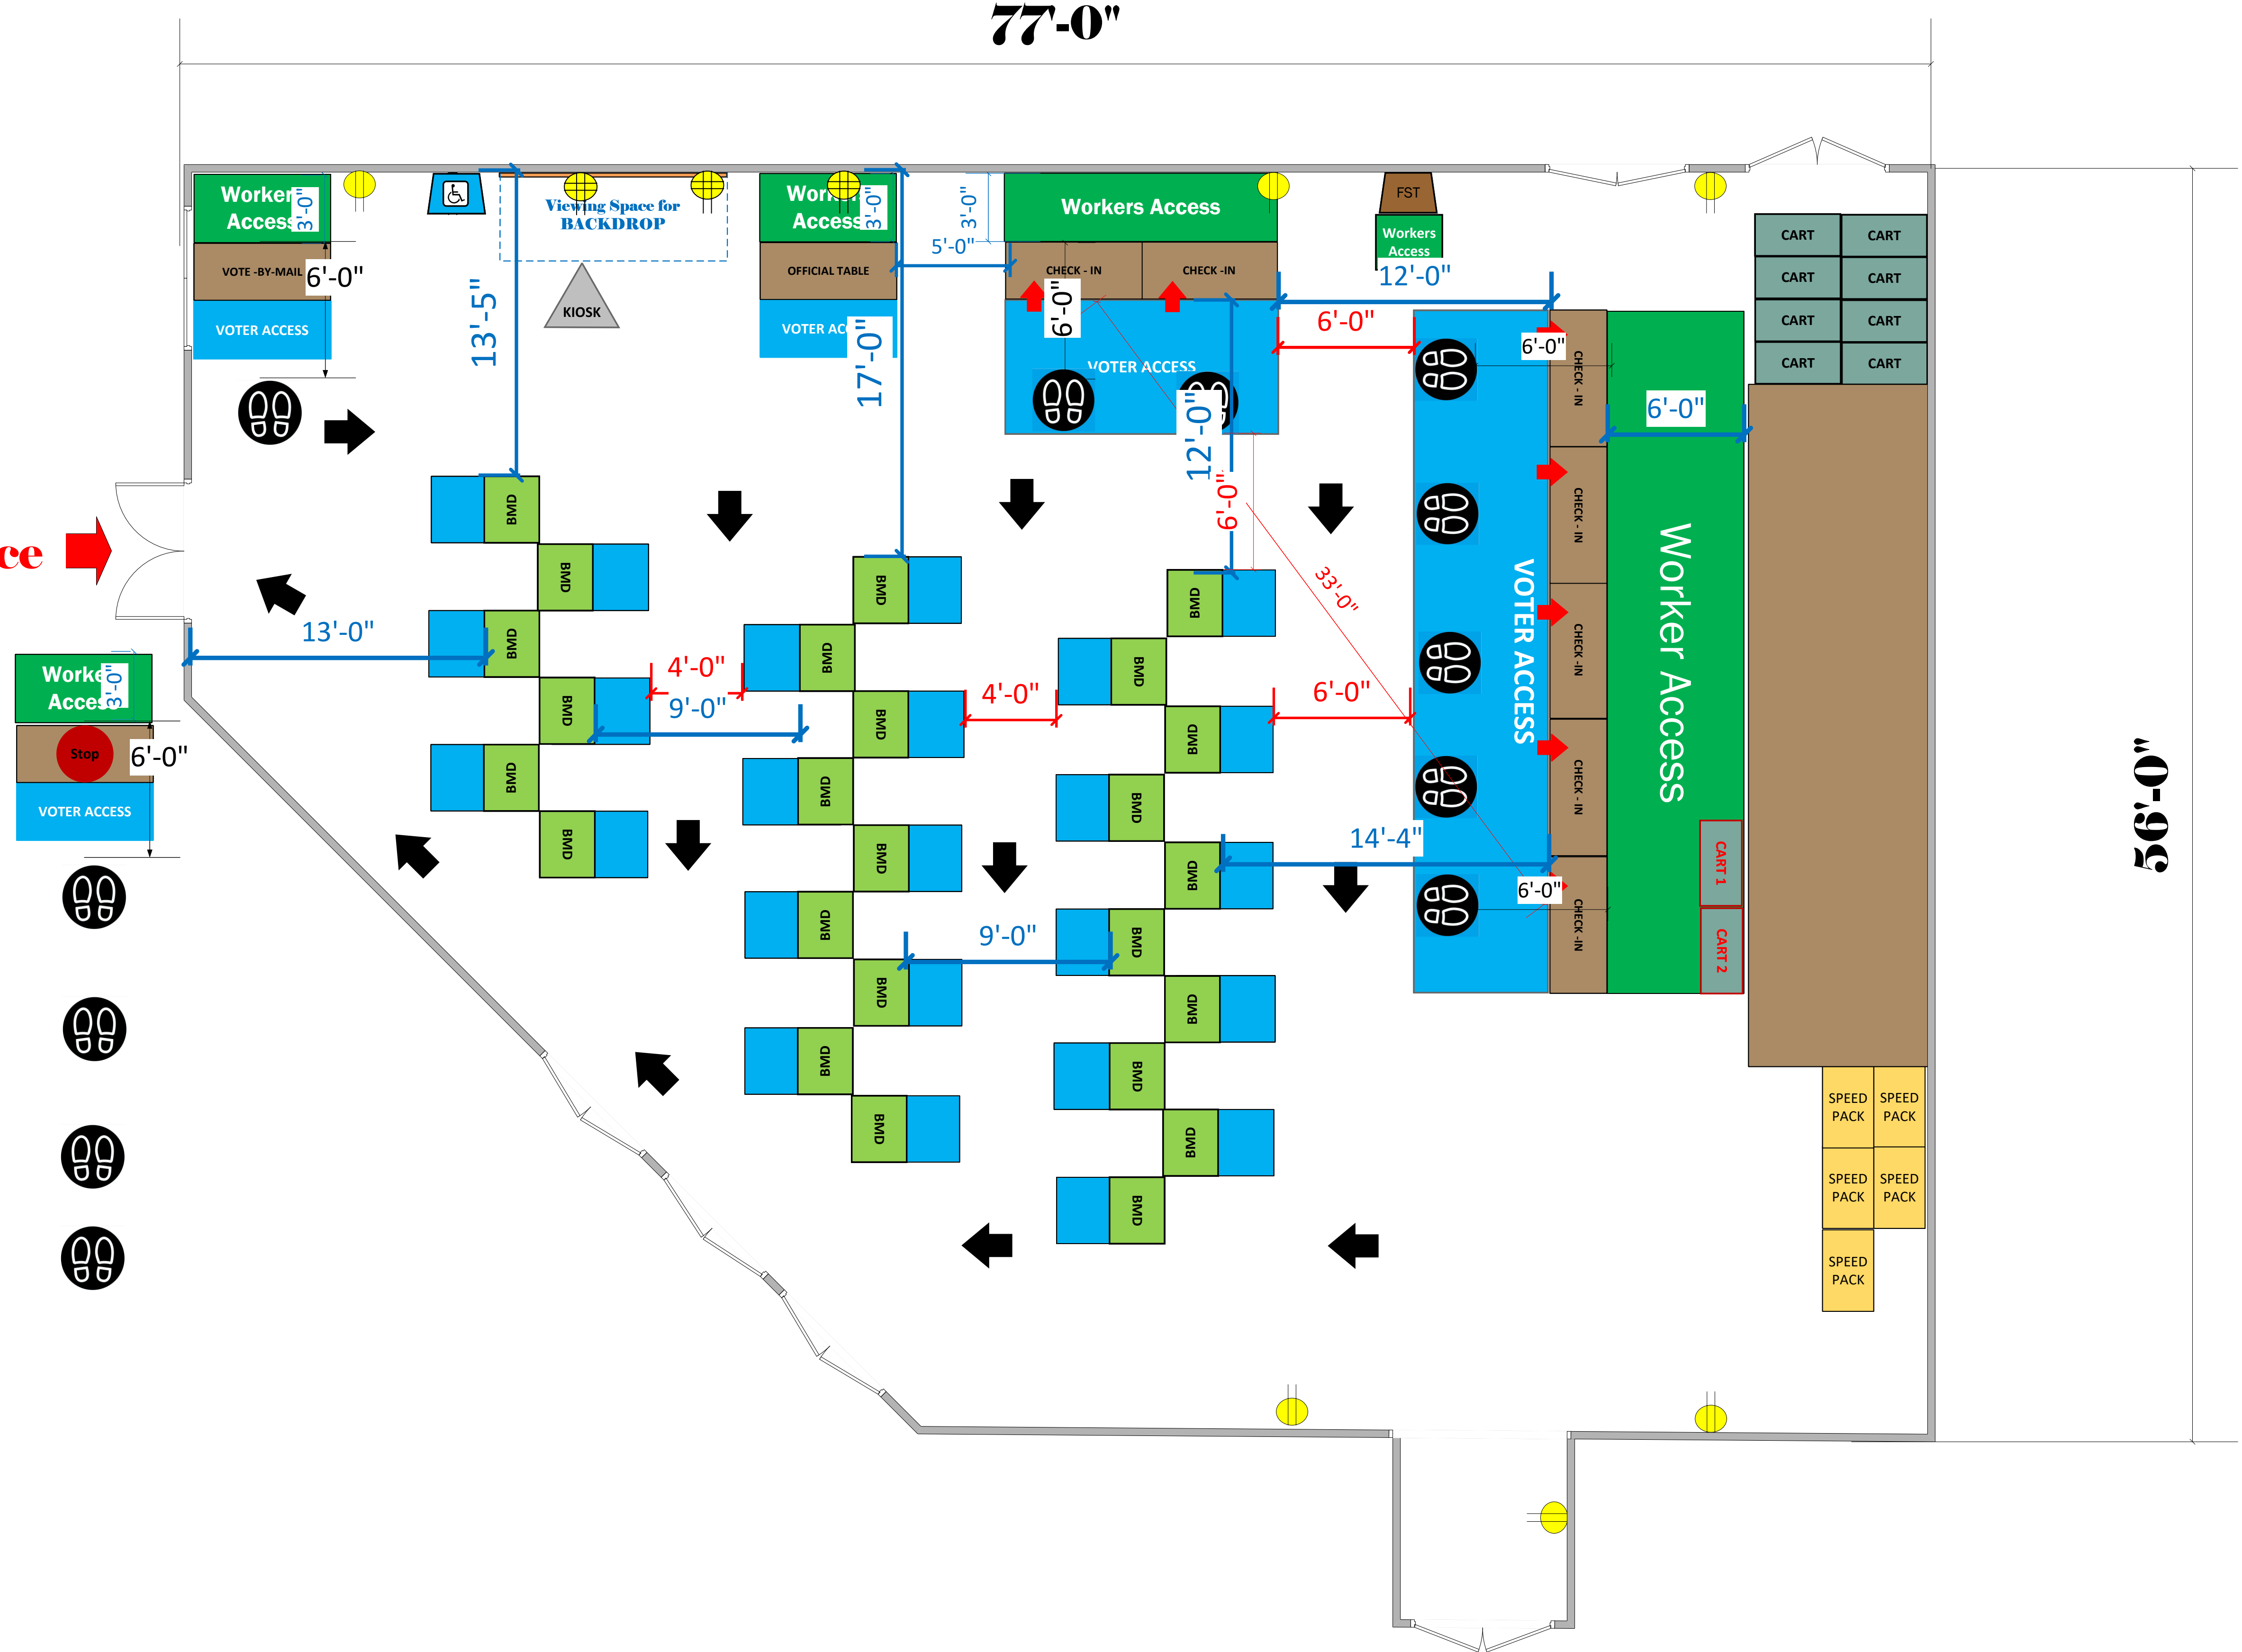

# The Pointe Sunset Room A & B (4,312 Sq. Ft.)

## LEGEND

Room Size	Dimension: 77' x 56'	Sq. Ft.: 4312
EPB	Primary:	Secondary:
BMD	Total: 25	Actual: 25
Circuits	Total:	Usable:
Floor Decals		
BALLOT MARKING DEVICE		
CHECK IN TABLE		
BMD CART		
BACKDROP		
KIOSK		
POWER OUTLET		
PROTRUDING OBJECT		
ROUTER		
POWER CORDS		

**Main Entrance**  
**Exit**

**CSU Long Beach-Walter  
Pyramid VC ID # 11768**

SCALE	1:48
DRAWN BY	Ryan Rivas