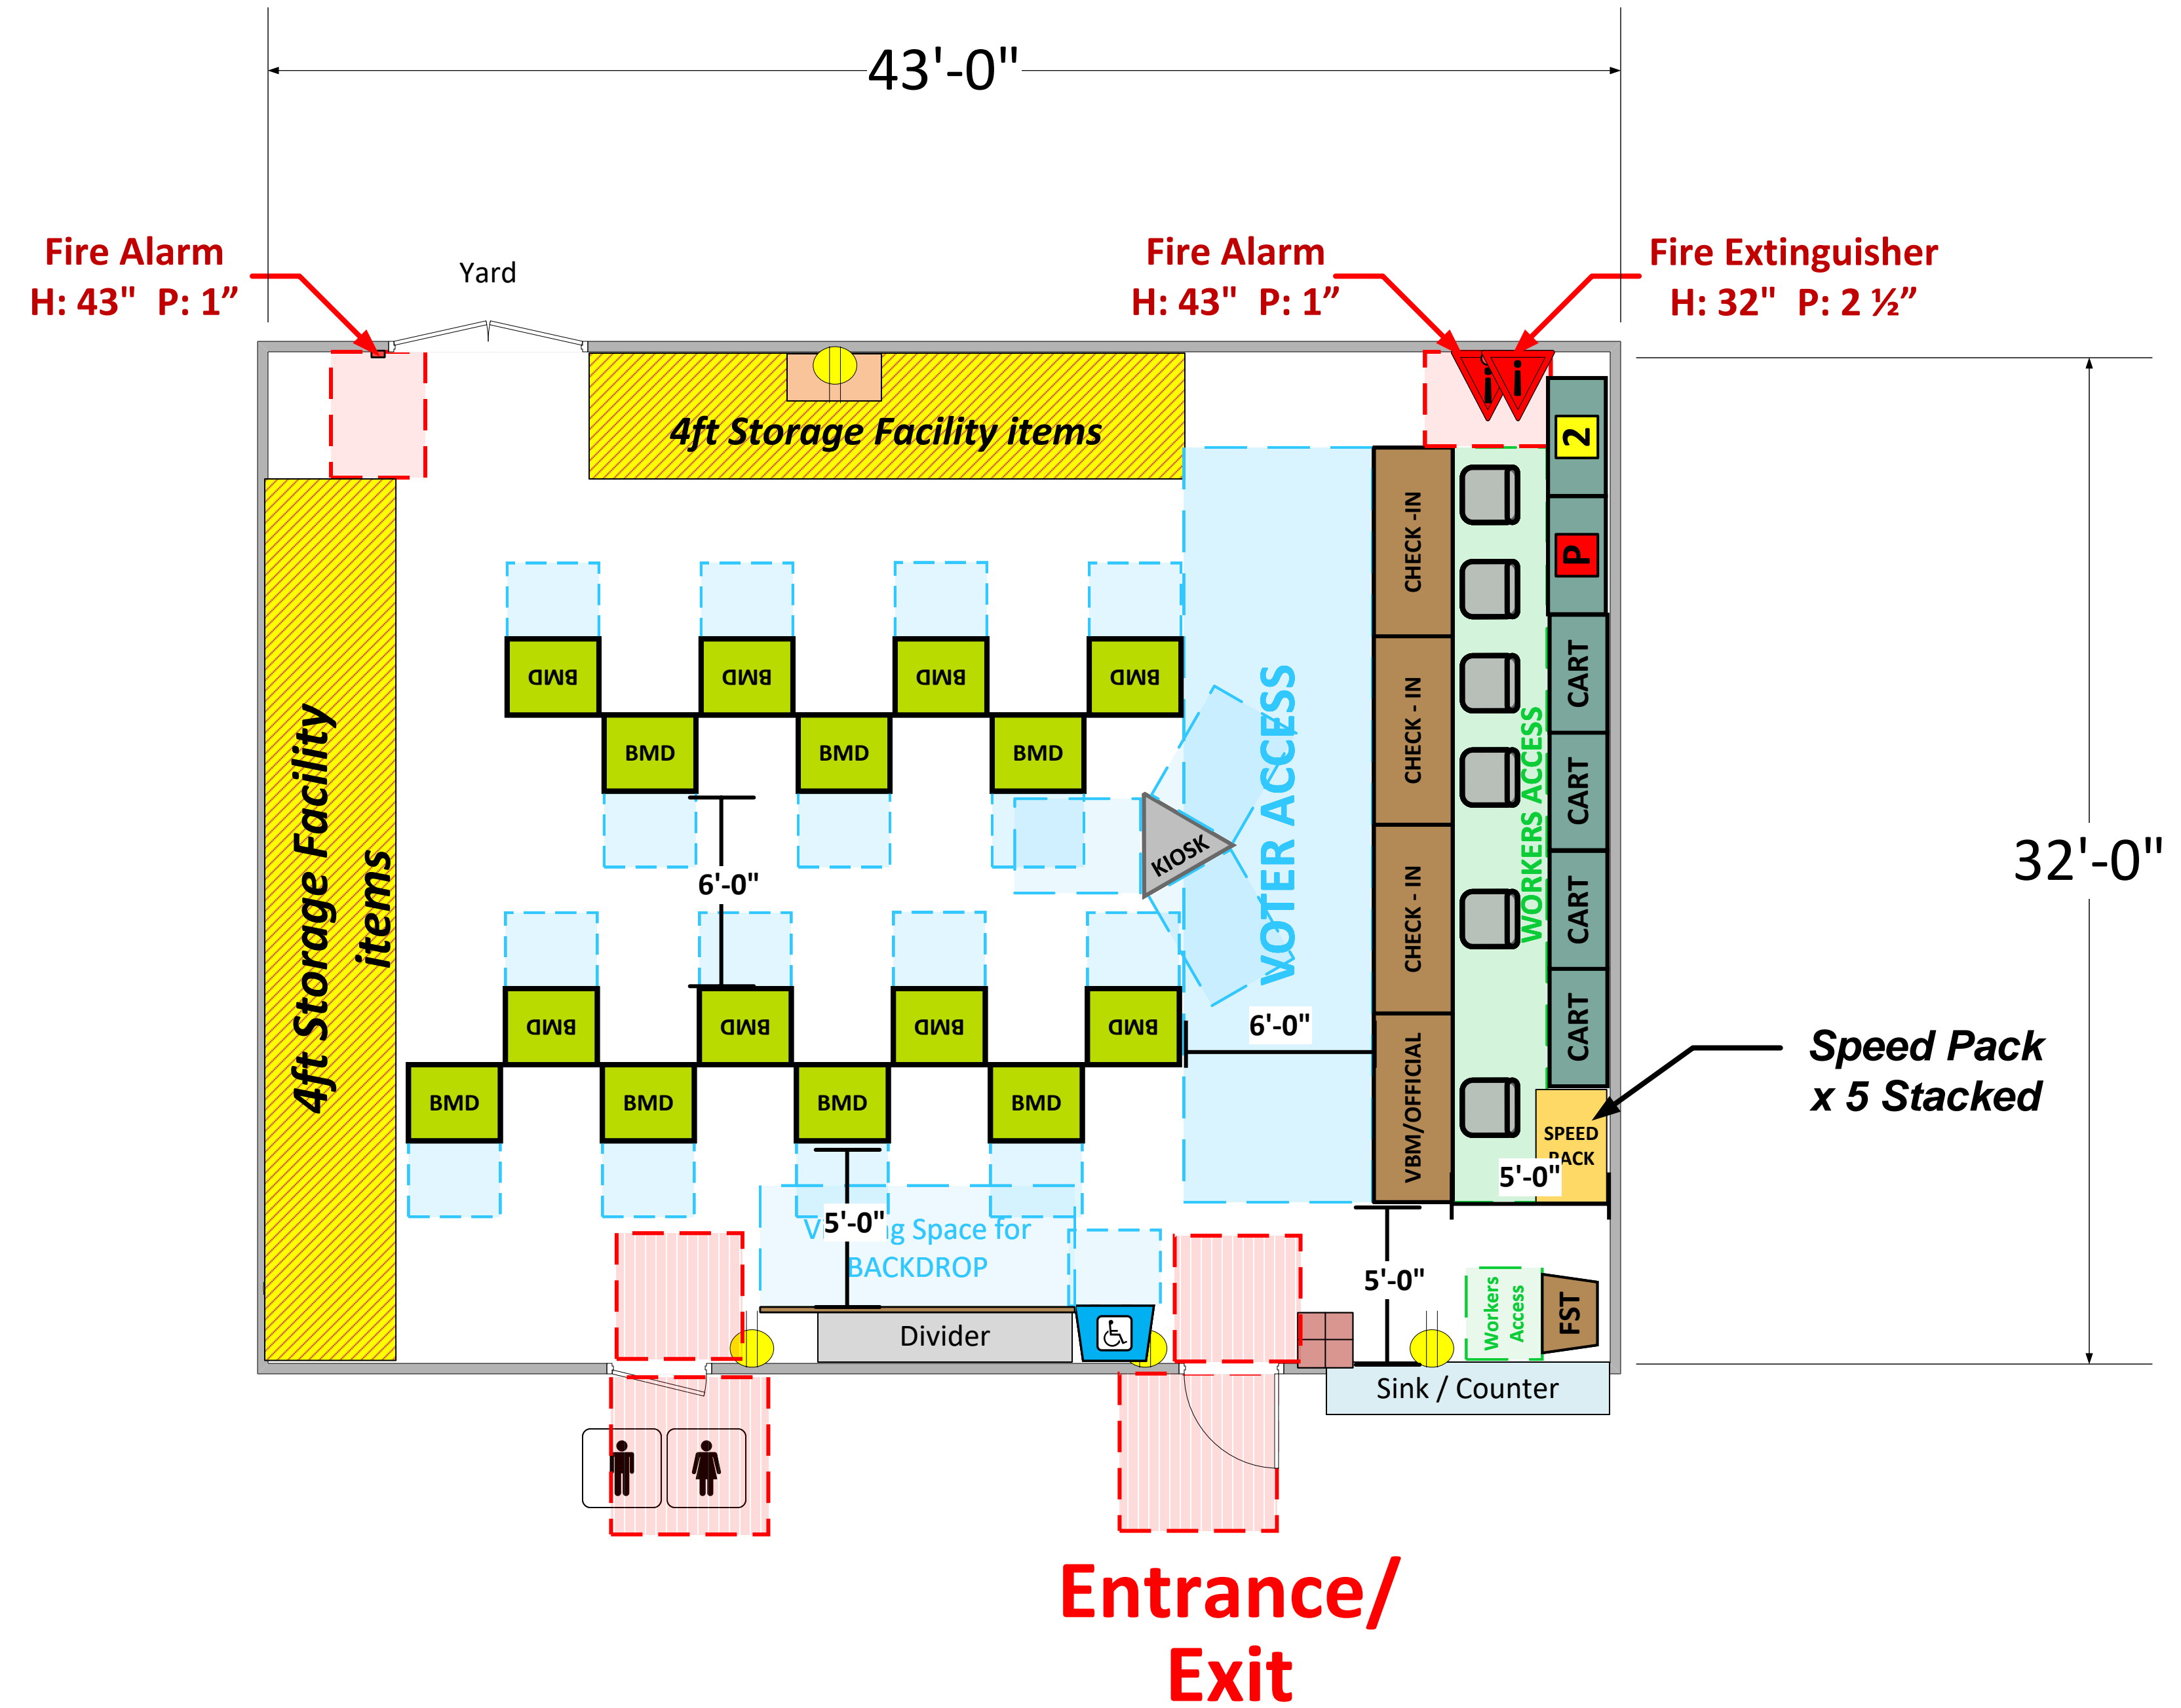

Multi-Purpose Room (1,370 Usable Sq. Ft.)

LEGEND

Room Size	Dimension: 43' x 32'	Sq. Ft: 1,370'
Number of BMDs	15	
POWER OUTLET		
PROTRUDING OBJECT		
Do Not Block Area		

TITLE
VCID 11779
Stephen Sorensen Park

Each chair at a CHECK-IN station equals one ePollbook

Equipment By: Ryan Rivas	Date: 01/12/24
Skeleton Drawn By: David Chaparro	Date: 10/26/23
Scale: 1/4" inches = 1' Ft.	