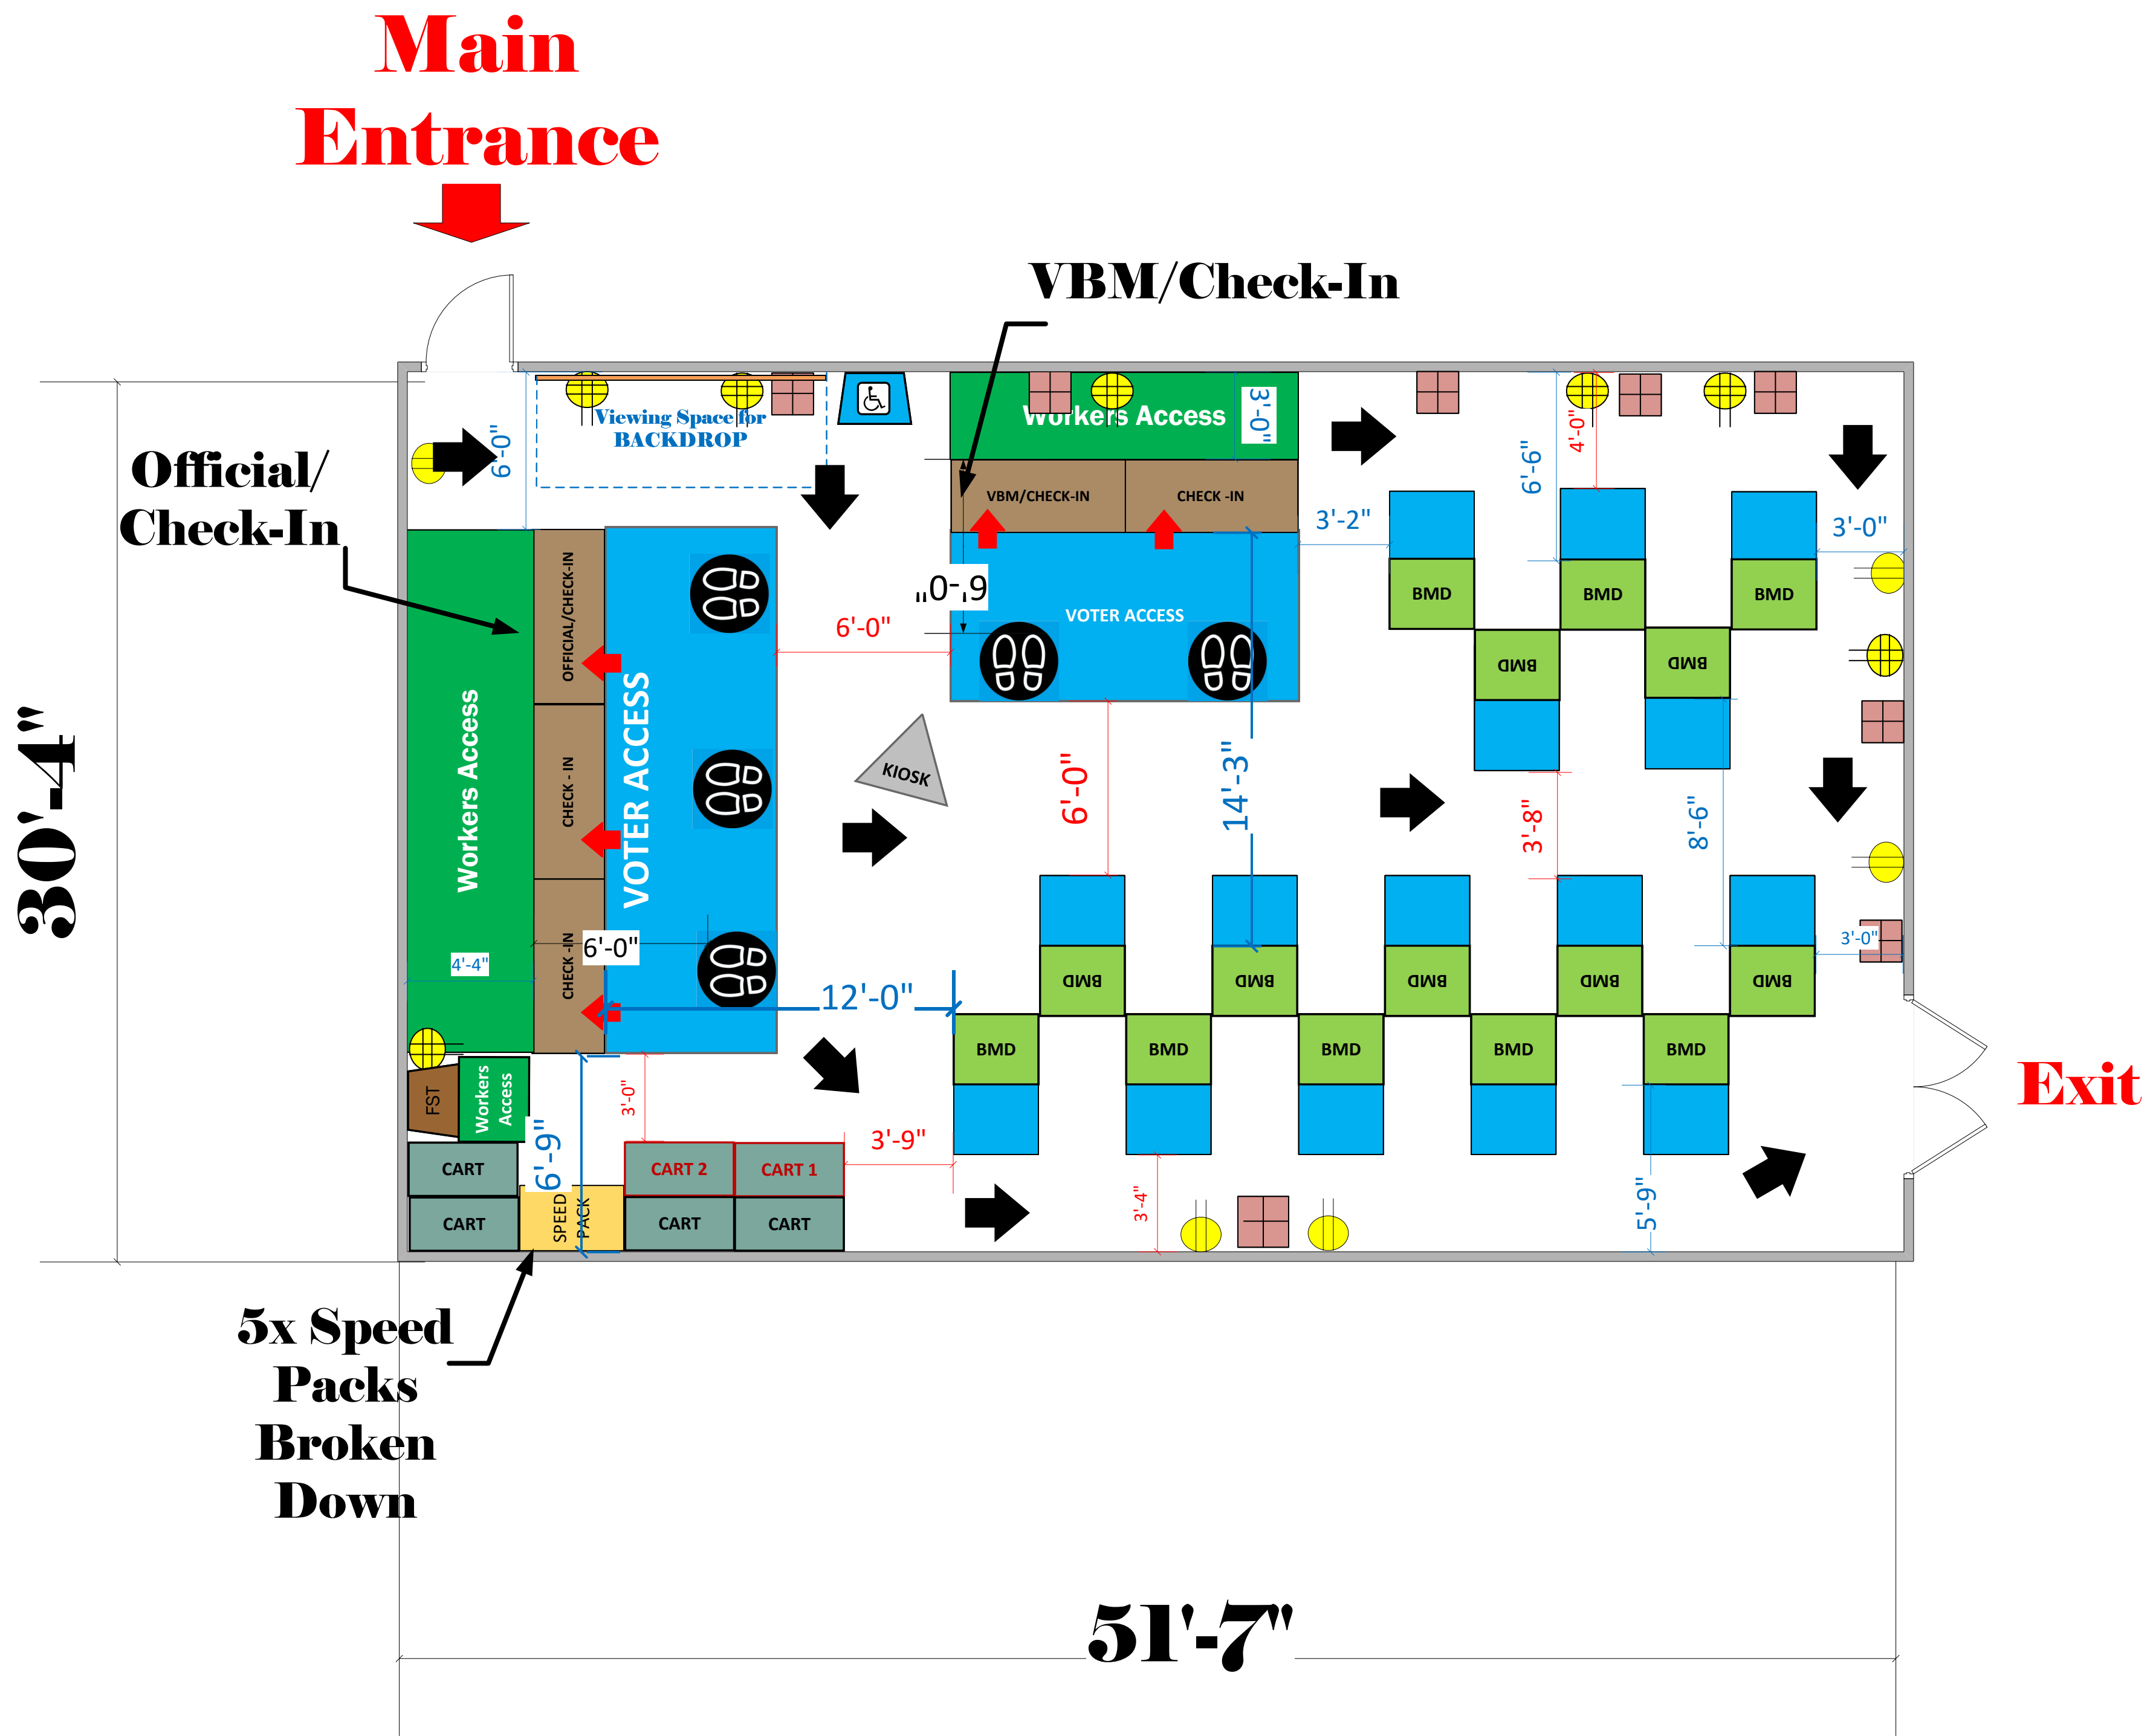

McIntosh Center (1564 Sq Ft)

LEGEND

Room Size	Dimension: 30'-4" x 51'-7"	Sq. Ft: 1564
EPB	Primary:	Secondary:
BMD	Total: 15	Actual: 15
Circuits	Total:	Usable:
Floor Decals		
BALLOT MARKING DEVICE		
CHECK IN TABLE		
BMD CART		
BACKDROP		
KIOSK		
POWER OUTLET		
PROTRUDING OBJECT		
ROUTER		
POWER CORDS		

TITLE
**Loyola Marymount University
VC ID # 11783**

SCALE
1: 48
DRAWN BY
Ryan Rivas