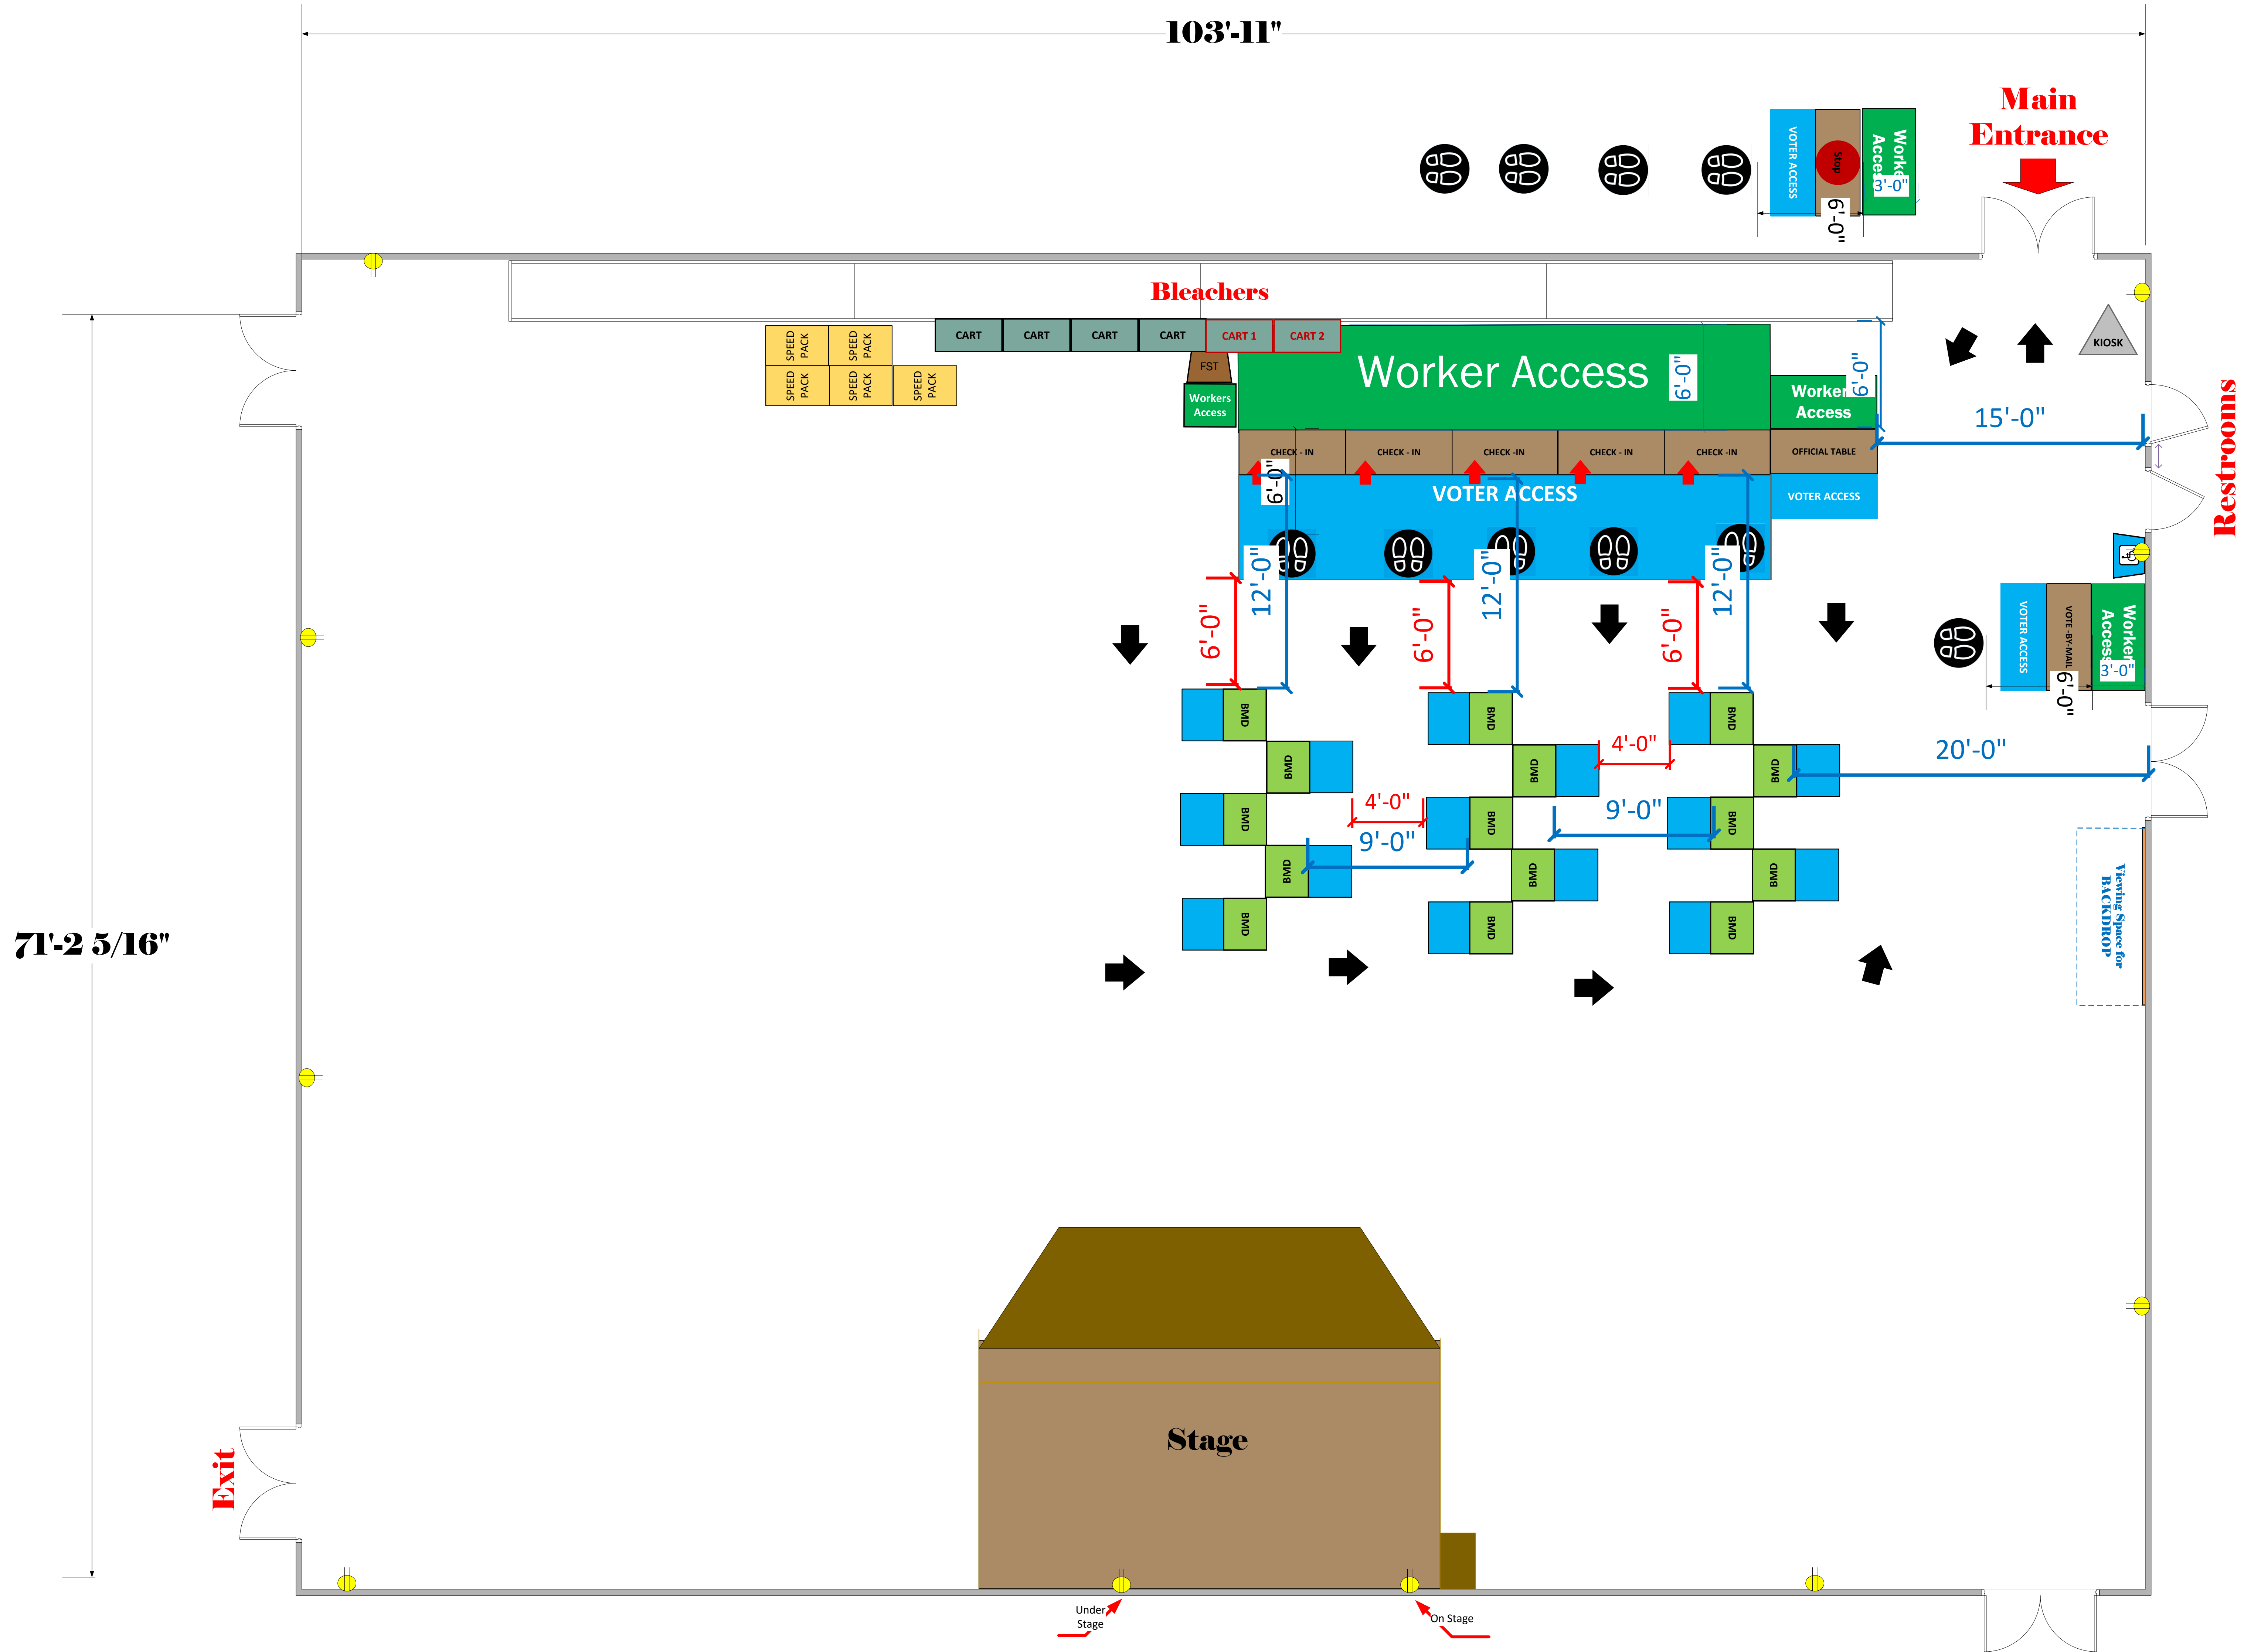

Gymnasium
(6814 Usable Sq. Ft.)

LEGEND

Room Size	Dimension: 103' x 71'	Sq. Ft: 6814
EPB	Primary:	Secondary:
BMD	Total: 15	Actual: 15
Circuits	Total:	Usable:
Floor Details		
BALLOT MARKING DEVICE		
CHECK IN TABLE		
BMD CART		
BACKDROP		
KIOSK		
POWER OUTLET		
PROTRUDING OBJECT		
ROUTER		
POWER CORDS		

TITLE
Park View Educational Complex
VC ID#11792

SCALE	1: 48
DRAWN BY	Ryan Rivas