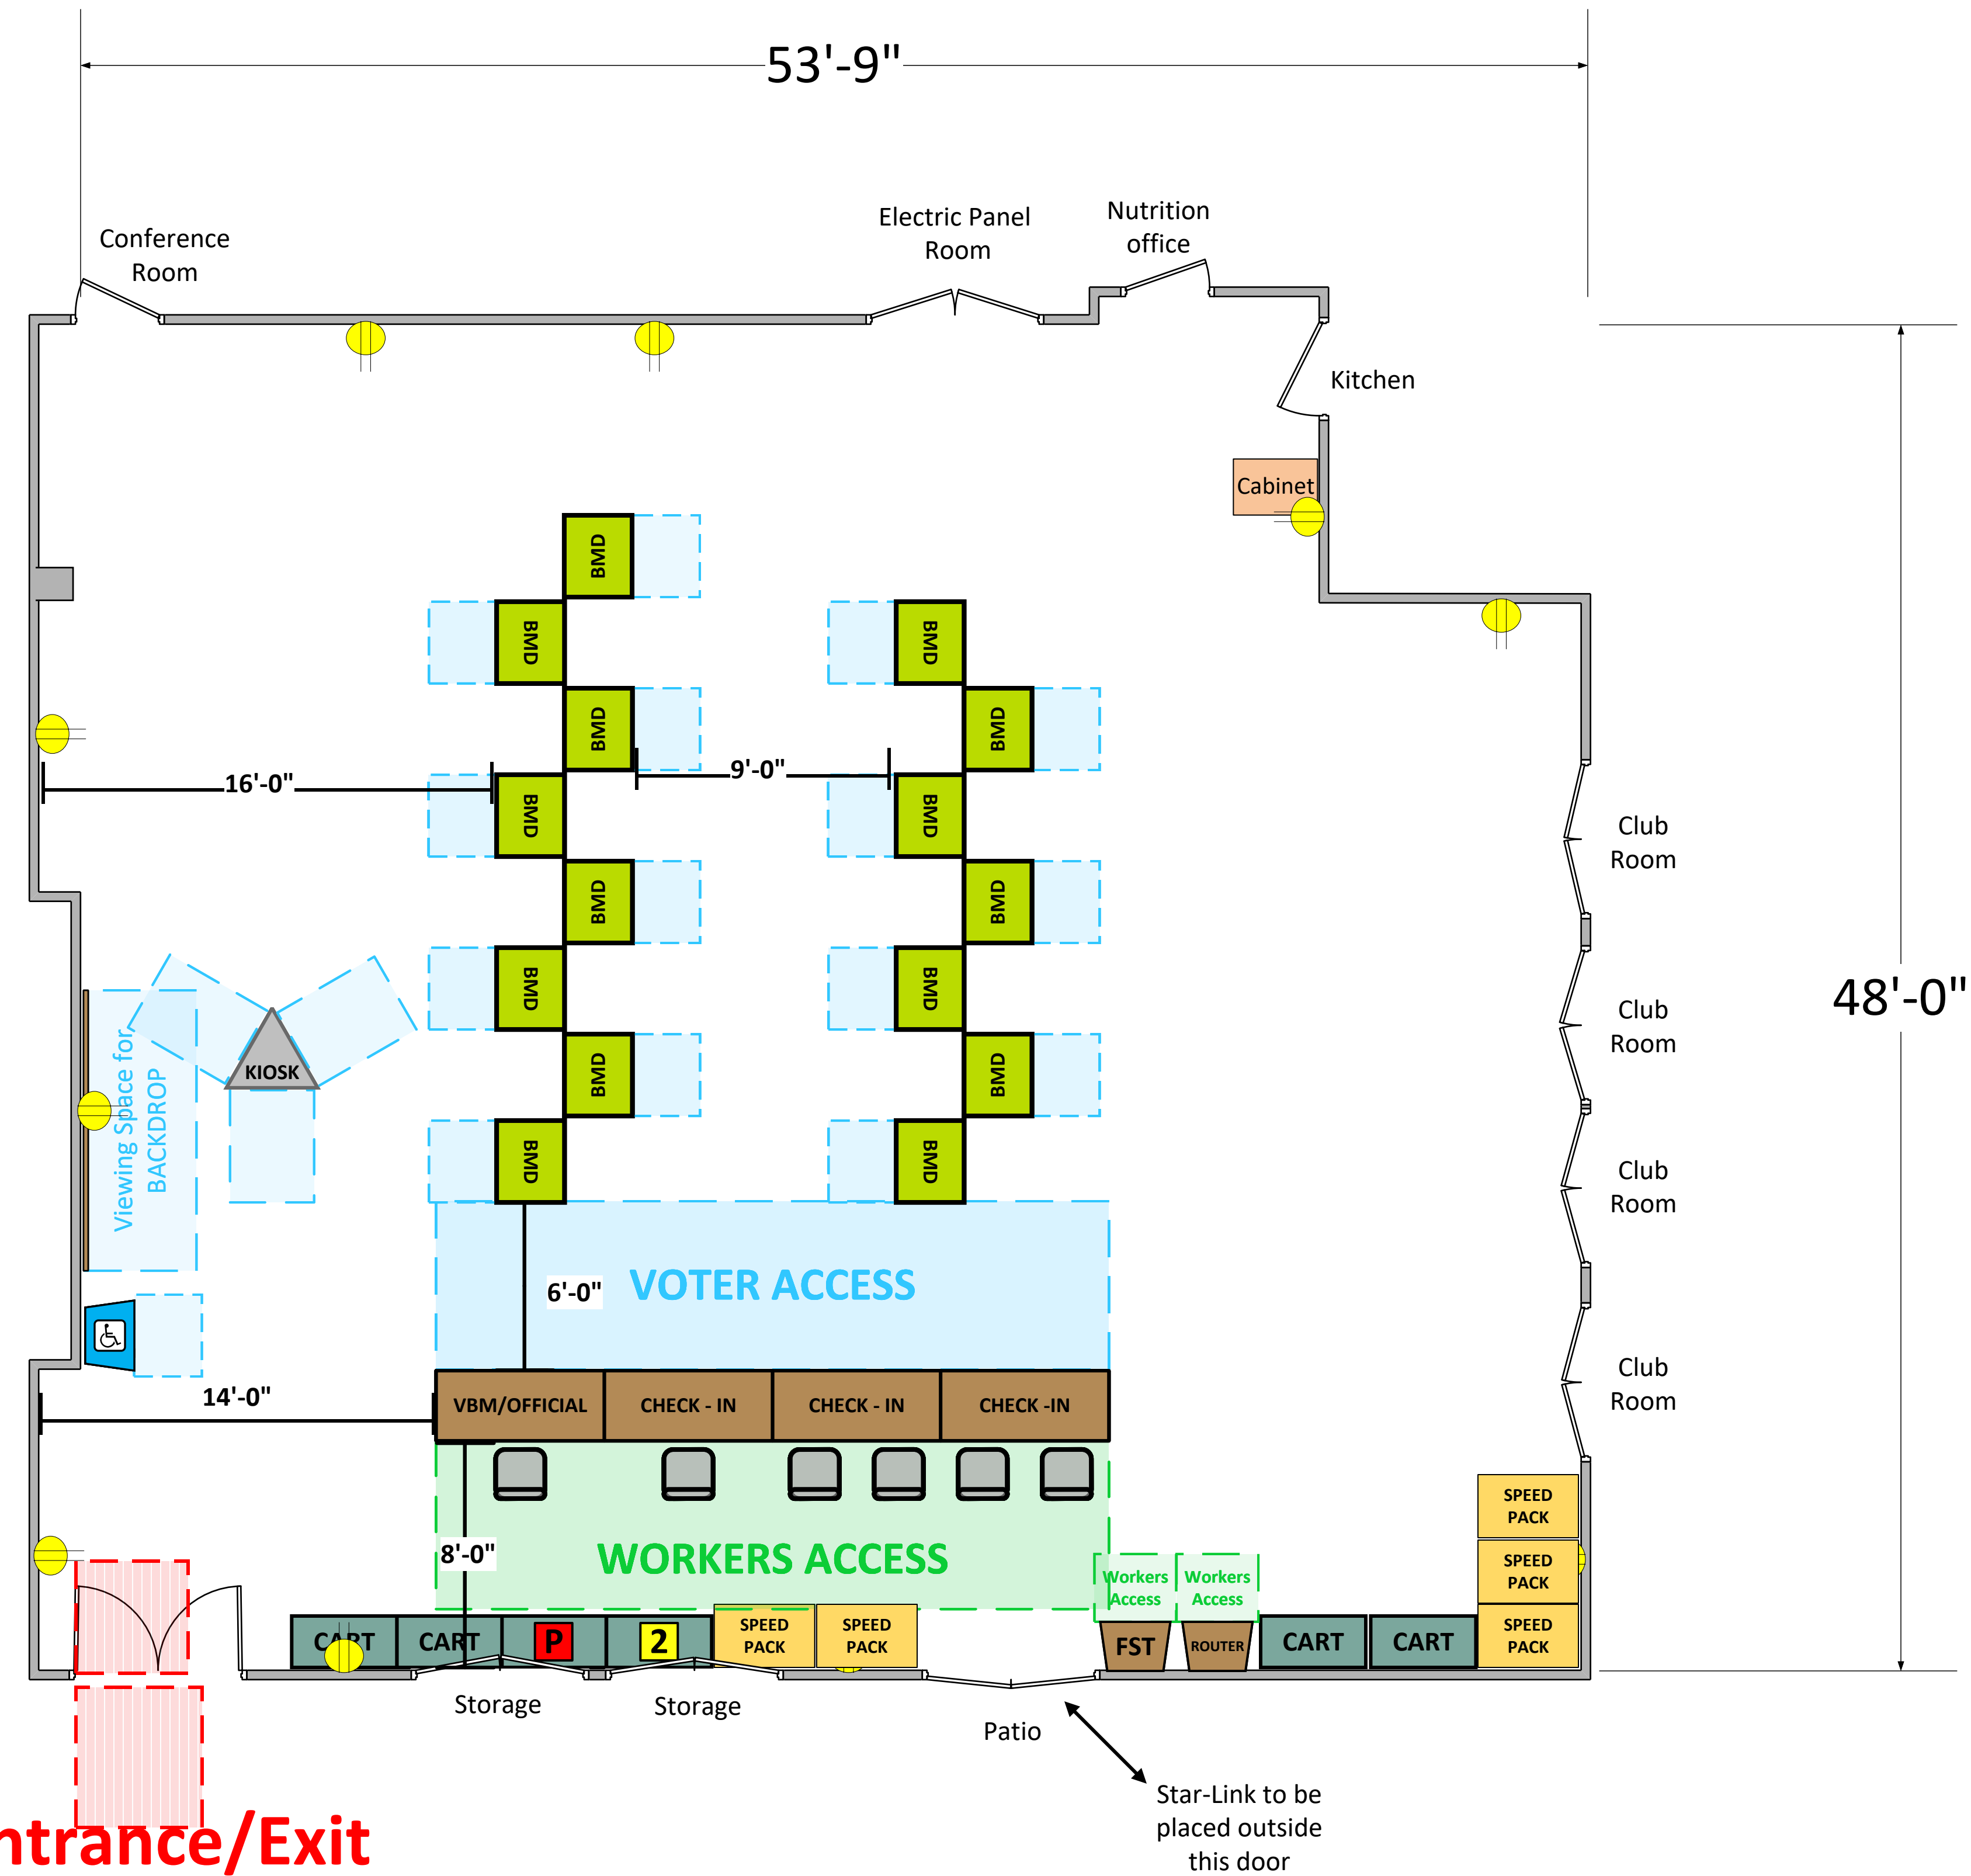

Multi-Purpose Room (2,409 Usable Sq. Ft.)

LEGEND

Room Size	Dimension: 51'6" x 47'8"	Sq. Ft: 2,409'
Number of BMDs	15	
POWER OUTLET		
PROTRUDING OBJECT		
Do Not Block Area		

TITLE
VCID 11810
San Fernando Recreation Park

Each chair at a CHECK-IN station equals one ePollbook

Equipment By: Dustin Fuller	Date: 01/17/2024
Skeleton Drawn By: David Chaparro	Date: 11/08/23
Scale: 1/4" inches = 1' Ft.	