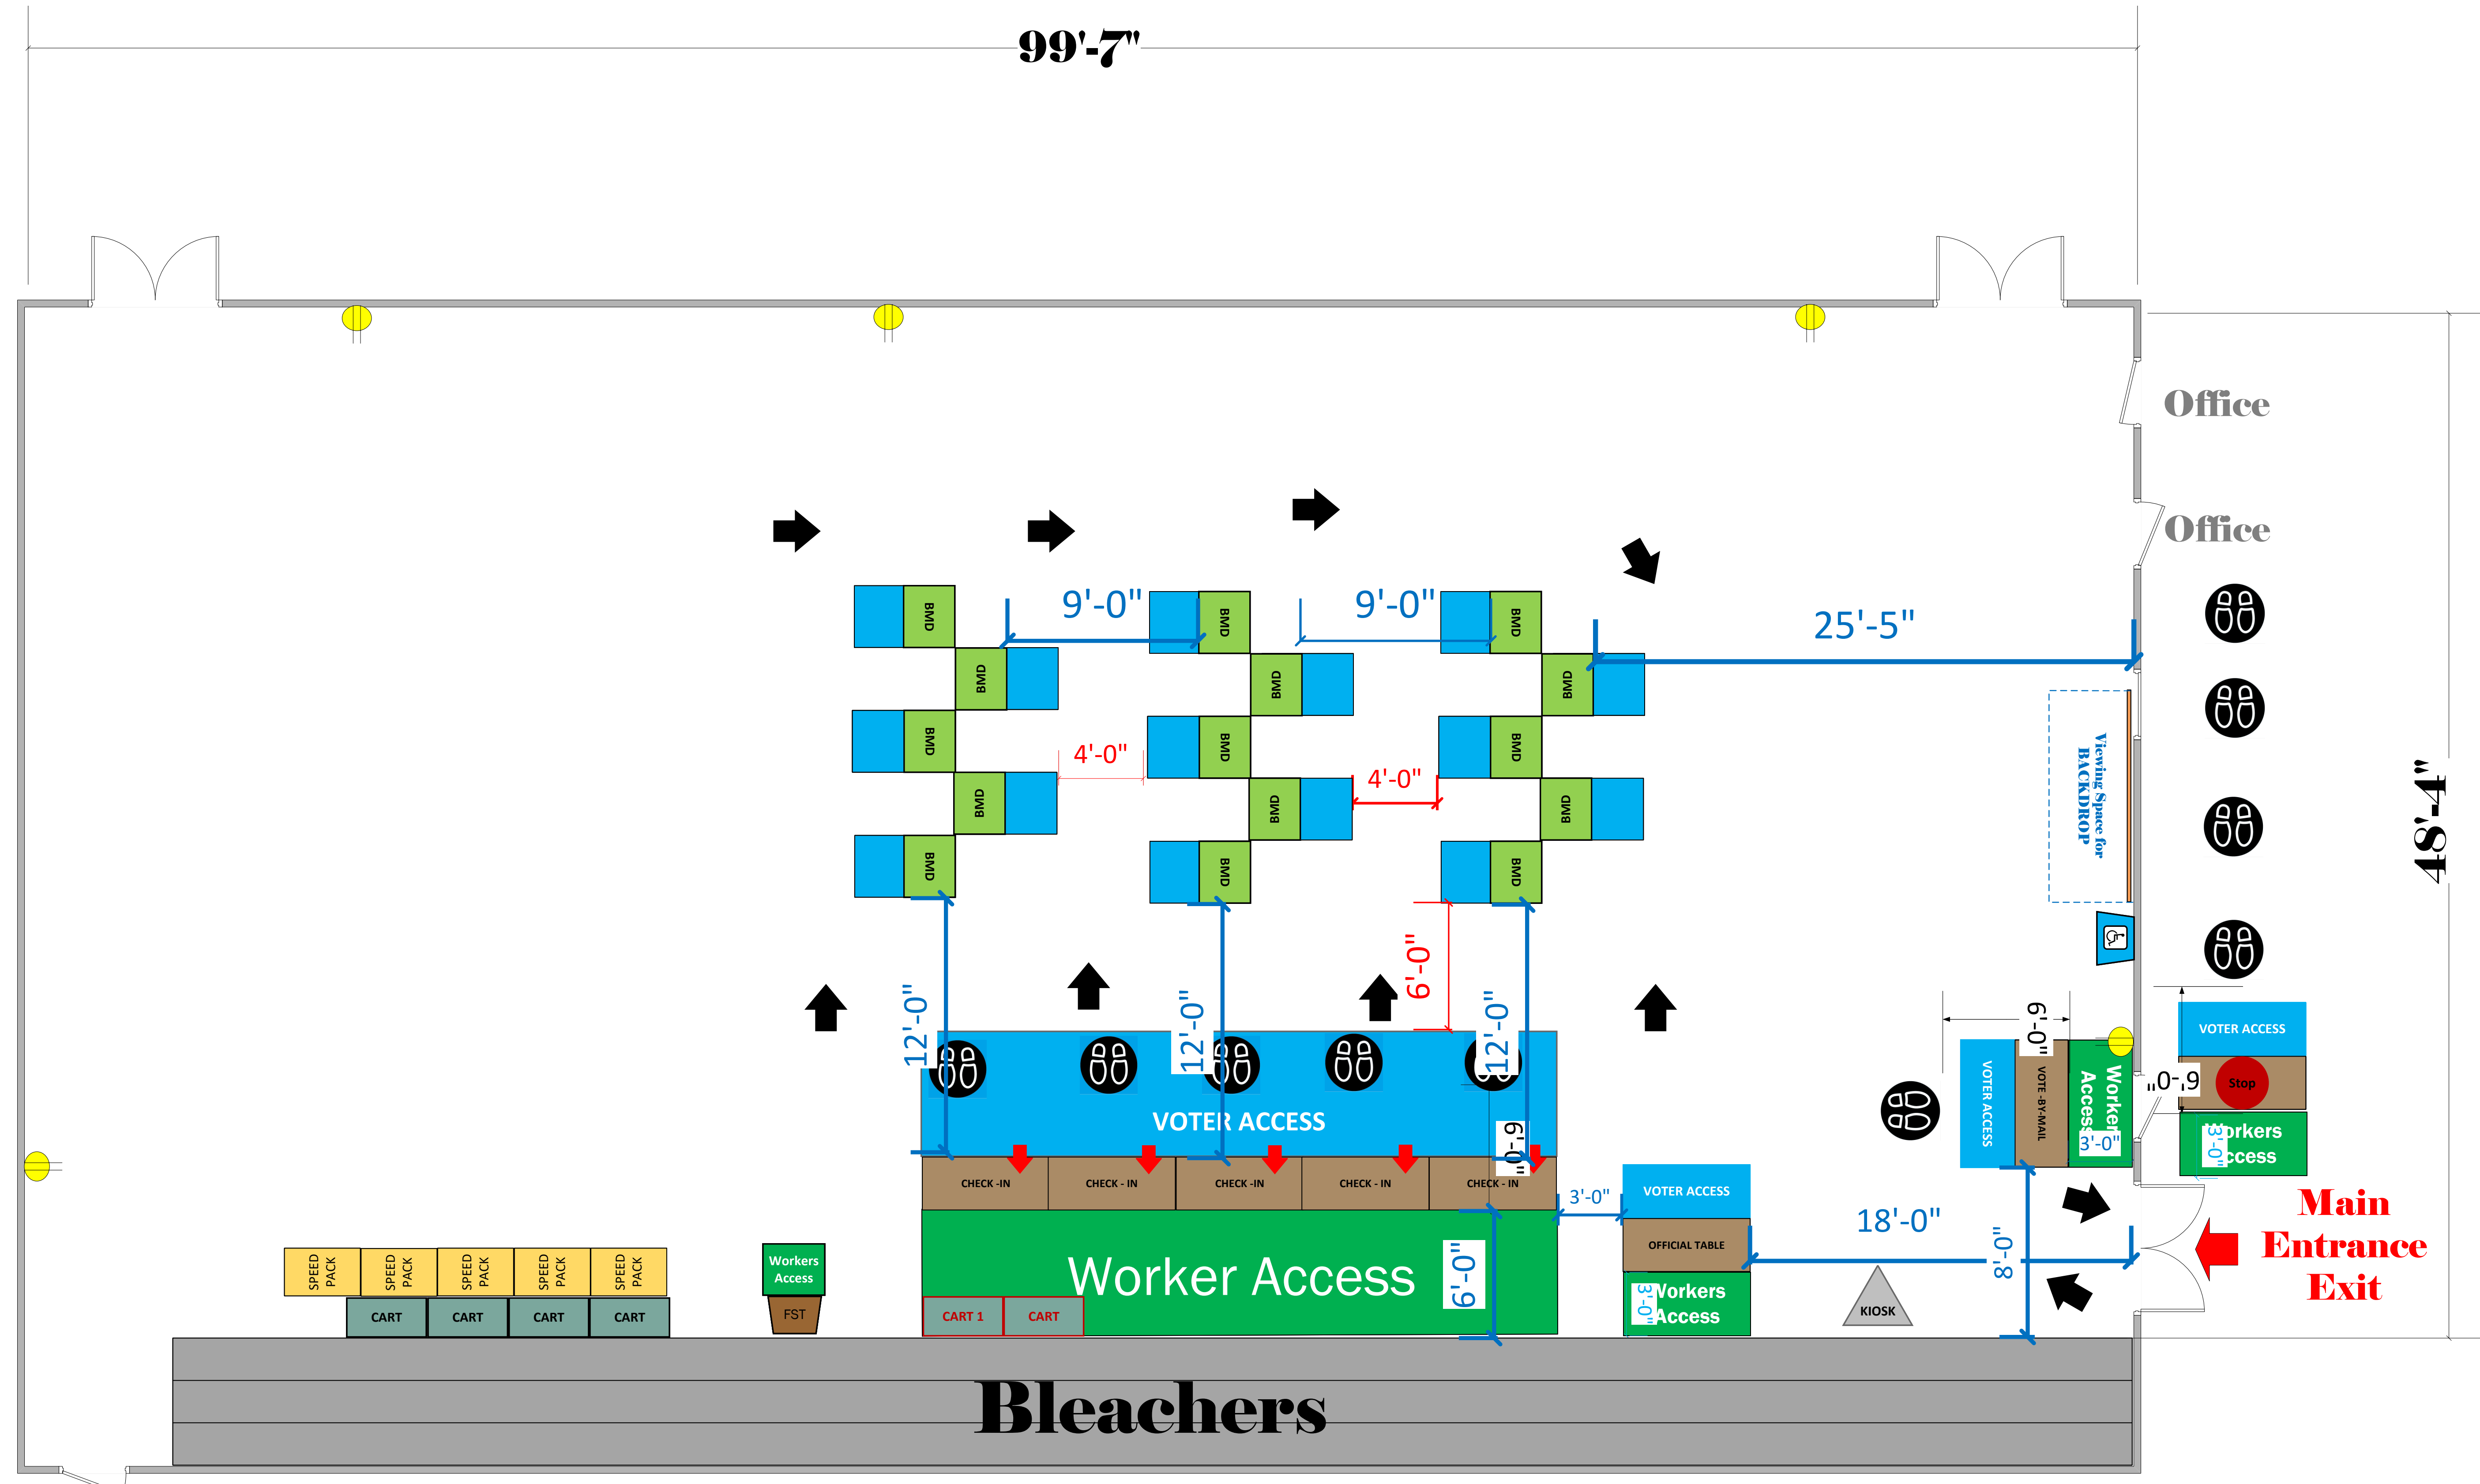

Gymnasium

(4,813 Sq. Ft.)

LEGEND

Room Size	Dimension: 99'7" x 48'4"	Sq. Ft. 4,813'
EPB	Primary:	Secondary:
BMD	Total: 15	Actual: 15
Circuits	Total:	Usable:
Floor Decals		
BALLOT MARKING DEVICE		
CHECK IN TABLE		
BMD CART		
BACKDROP		
KIOSK		
POWER OUTLET		
PROTRUDING OBJECT		
ROUTER		
POWER CORDS		

**Jane Addams
Middle School
VC ID# 11826**

SCALE	1: 48
DRAWN BY	Ryan Rivas