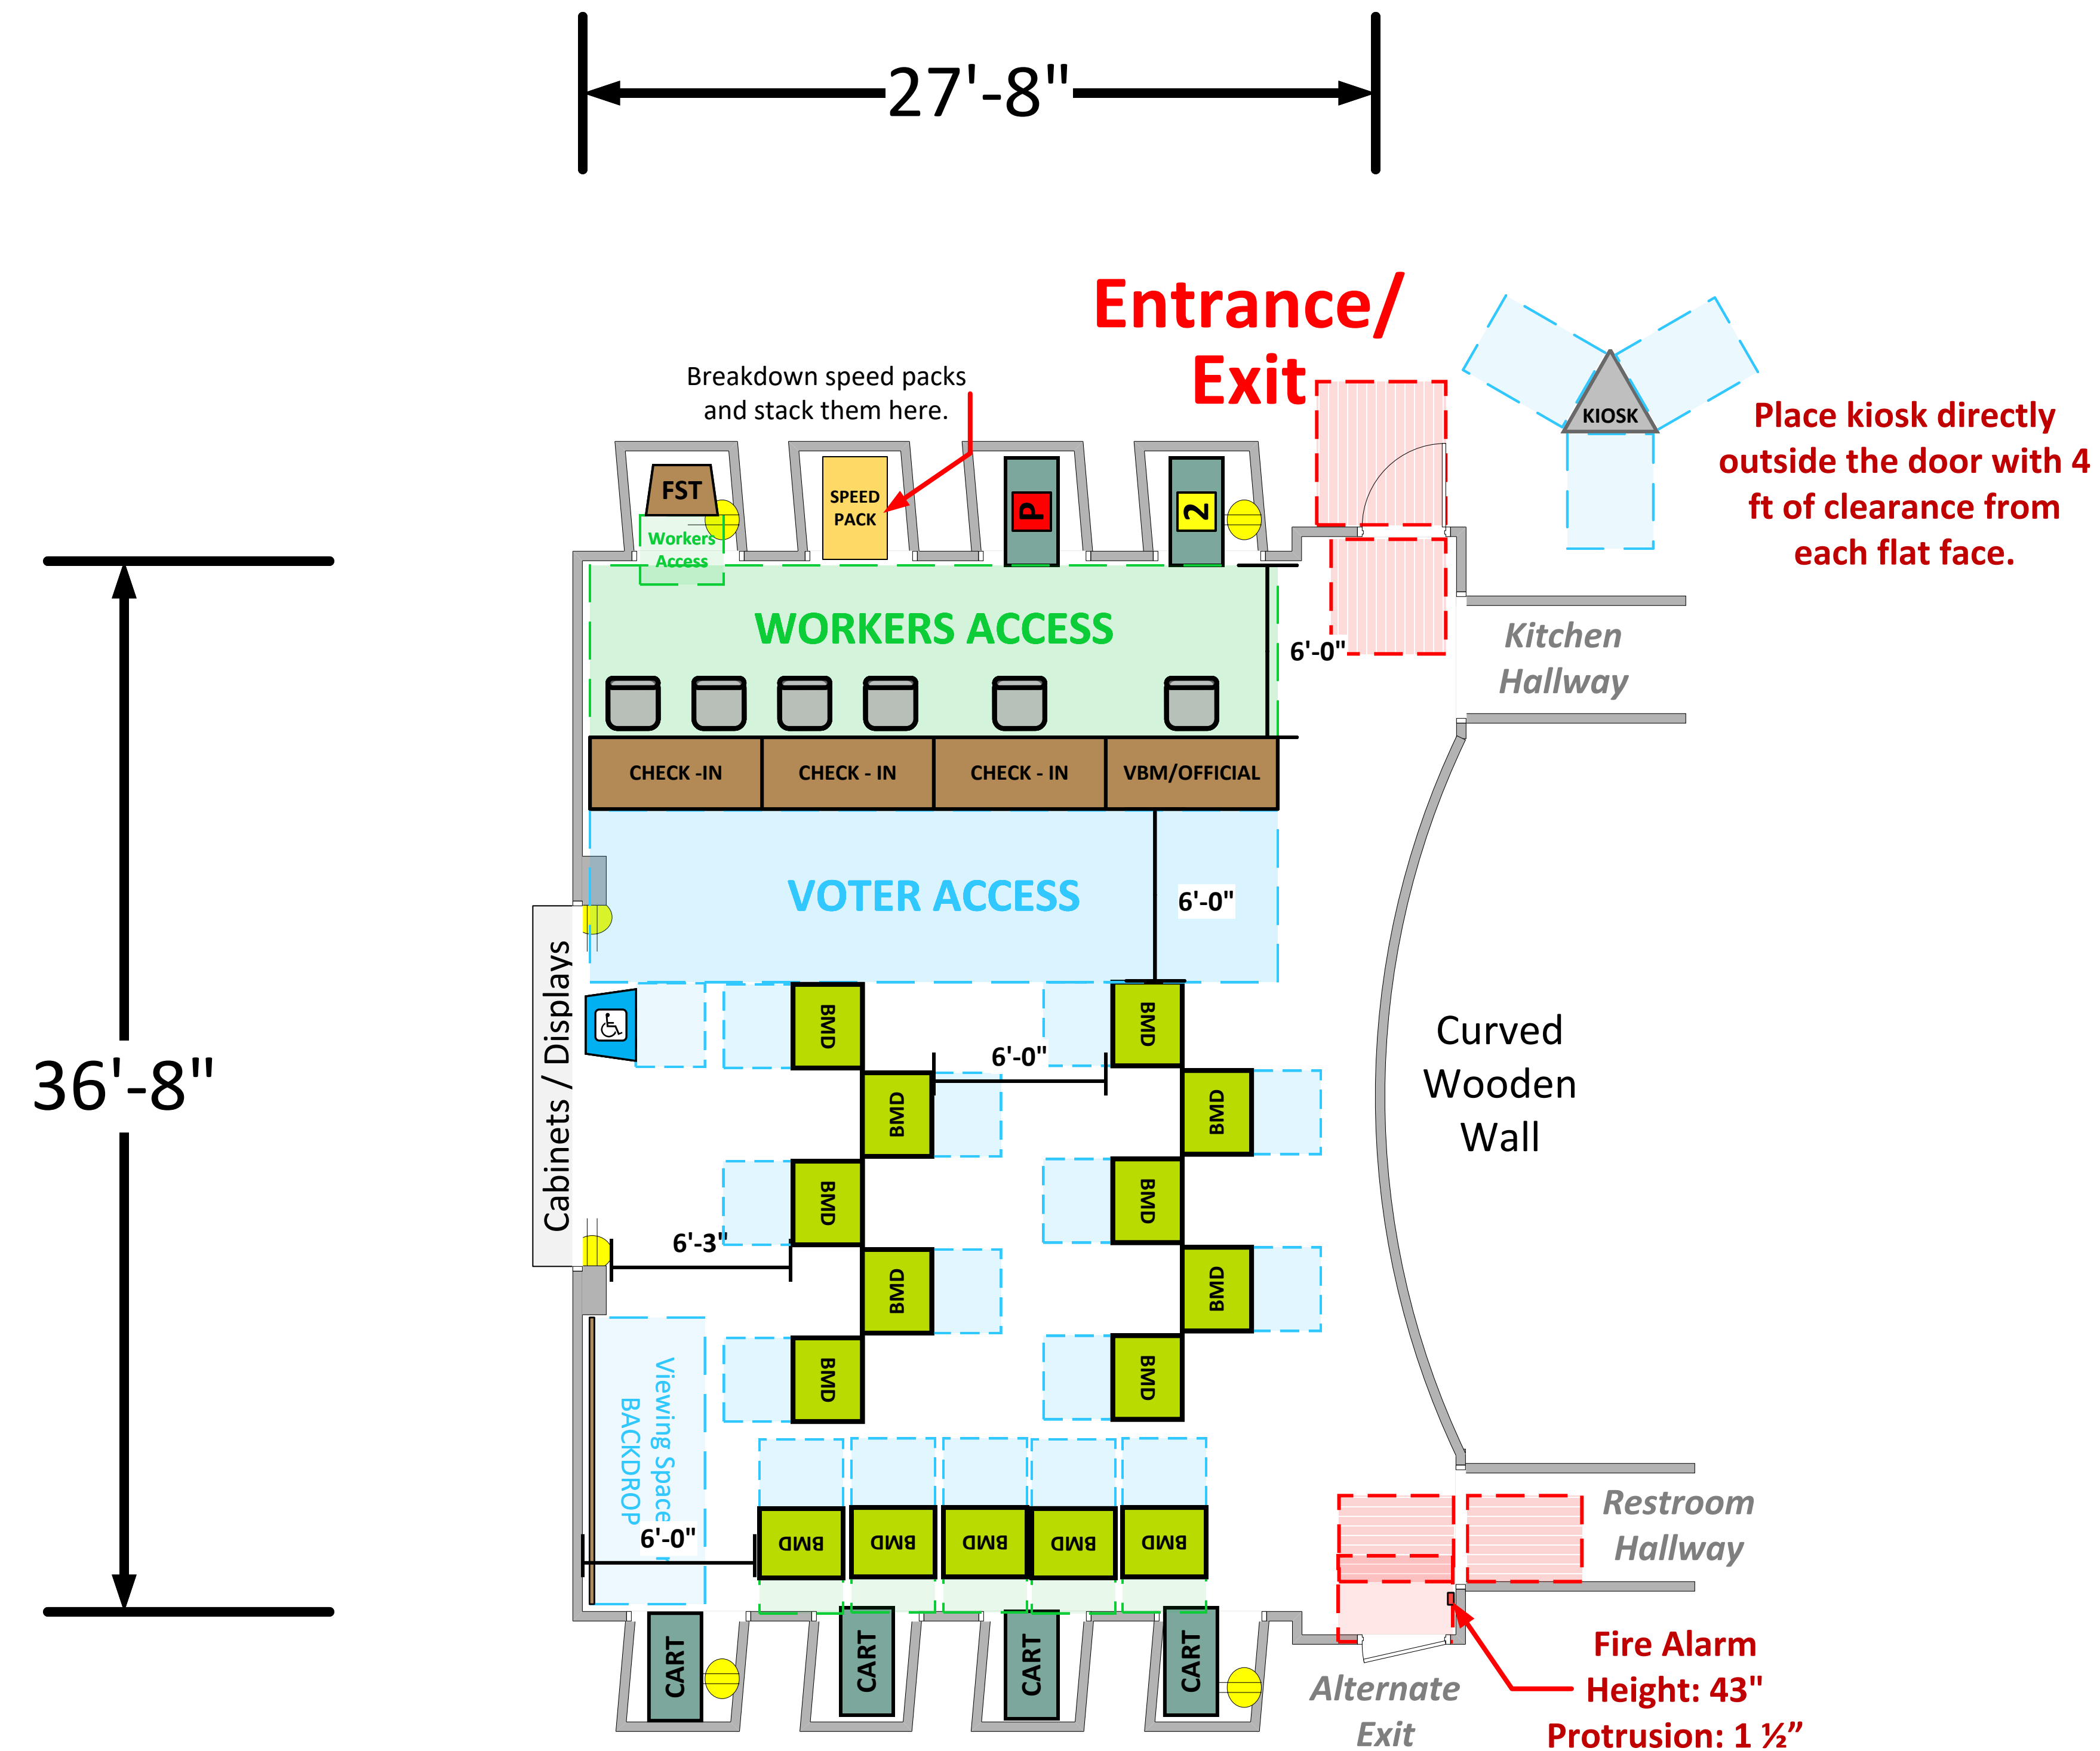

# Don Knabe Meeting Room (972 Usable Sq. Ft.)

36'-8"

27'-8"

## LEGEND

Room Size	Dimension: 27'8" x 36'8"	Sq. Ft.: 1,014'
Number of BMDs	15	
POWER OUTLET		
PROTRUDING OBJECT		
Do Not Block Area		

**VCID 122**  
**Lomita Library**

**Each chair at a CHECK-IN station equals one ePollbook**

Equipment By: <b>Jaime Young</b>	Date: <b>5/8/26</b>
Skeleton Drawn By: <b>David Chaparro</b>	Date: <b>05/08/26</b>
Scale: <b>1/4" inches = 1' Ft.</b>	