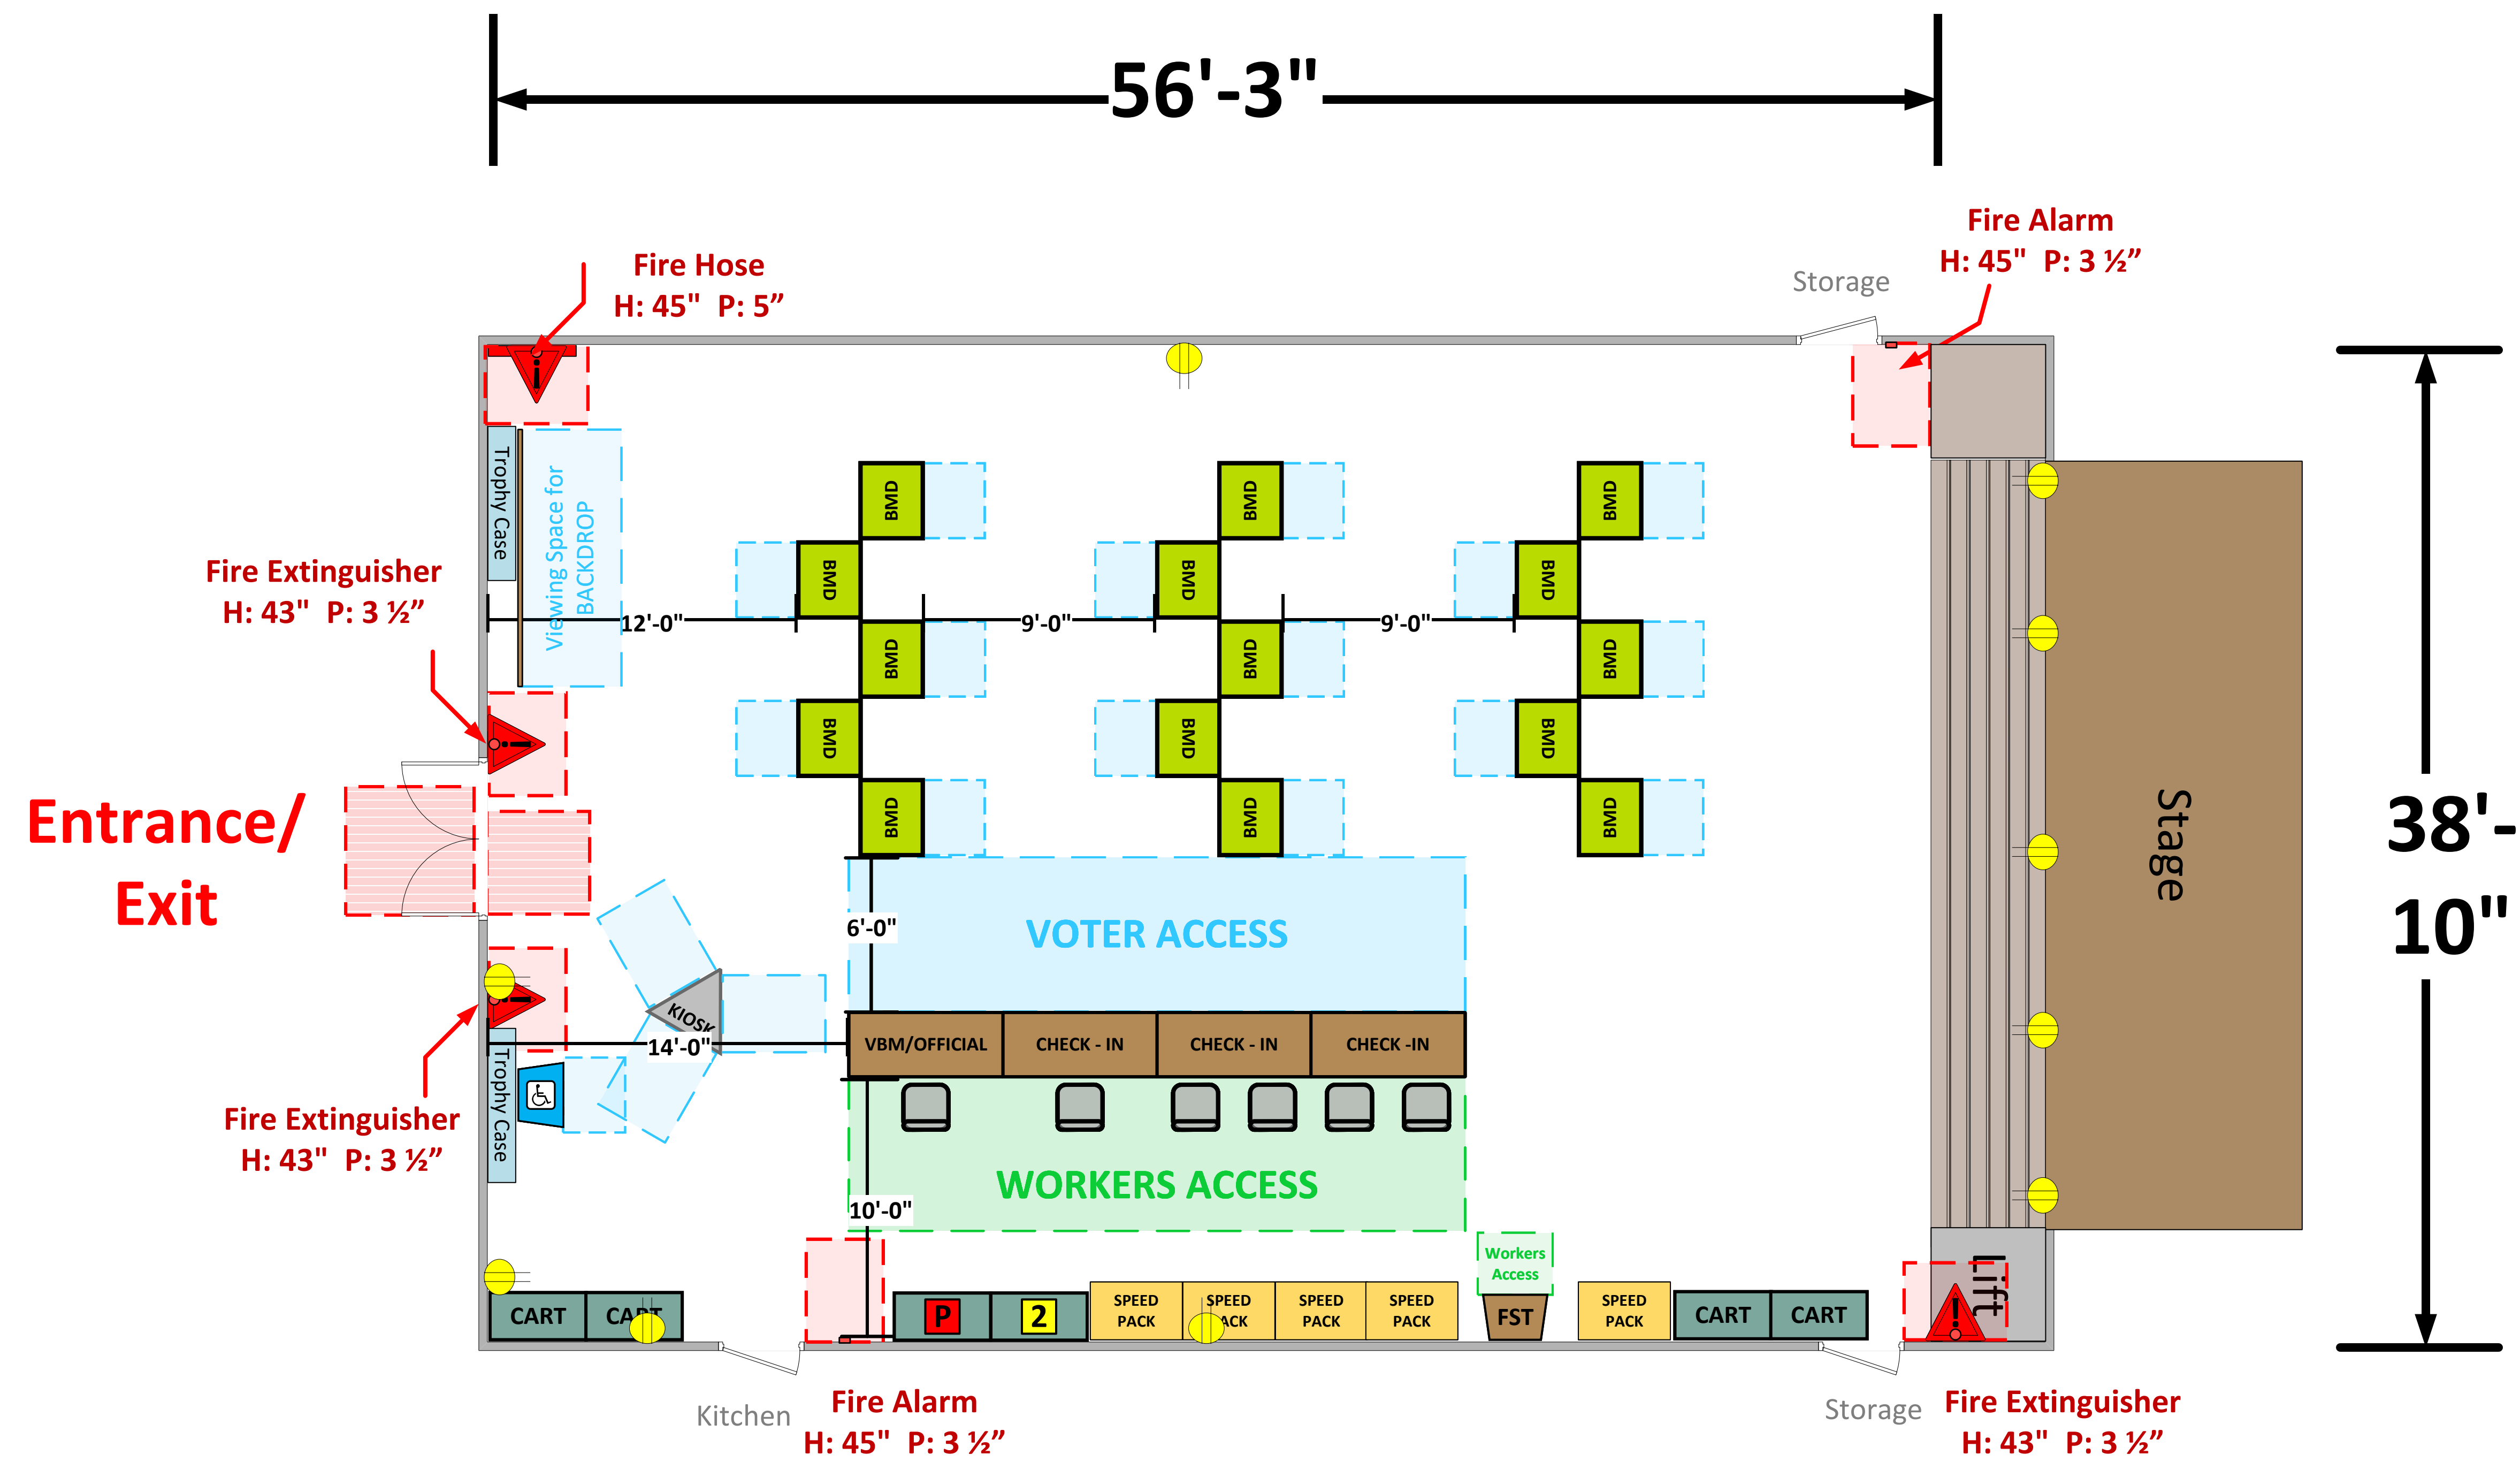

Auditorium

(2,128 Usable Sq. Ft.)

LEGEND

Room Size	Dimension: 38'10" x 56'3"	Sq. Ft: 2,128'
Number of BMDs		
POWER OUTLET		
PROTRUDING OBJECT		
Do Not Block Area		

TITLE
VCID 12264
Center Middle School

Each chair at a CHECK-IN station equals one ePollbook

Equipment By: Dustin Fuller	Date: 01/17/2024
Skeleton Drawn By: David Chaparro	Date: 01/11/24
Scale: 1/4" inches = 1' Ft.	