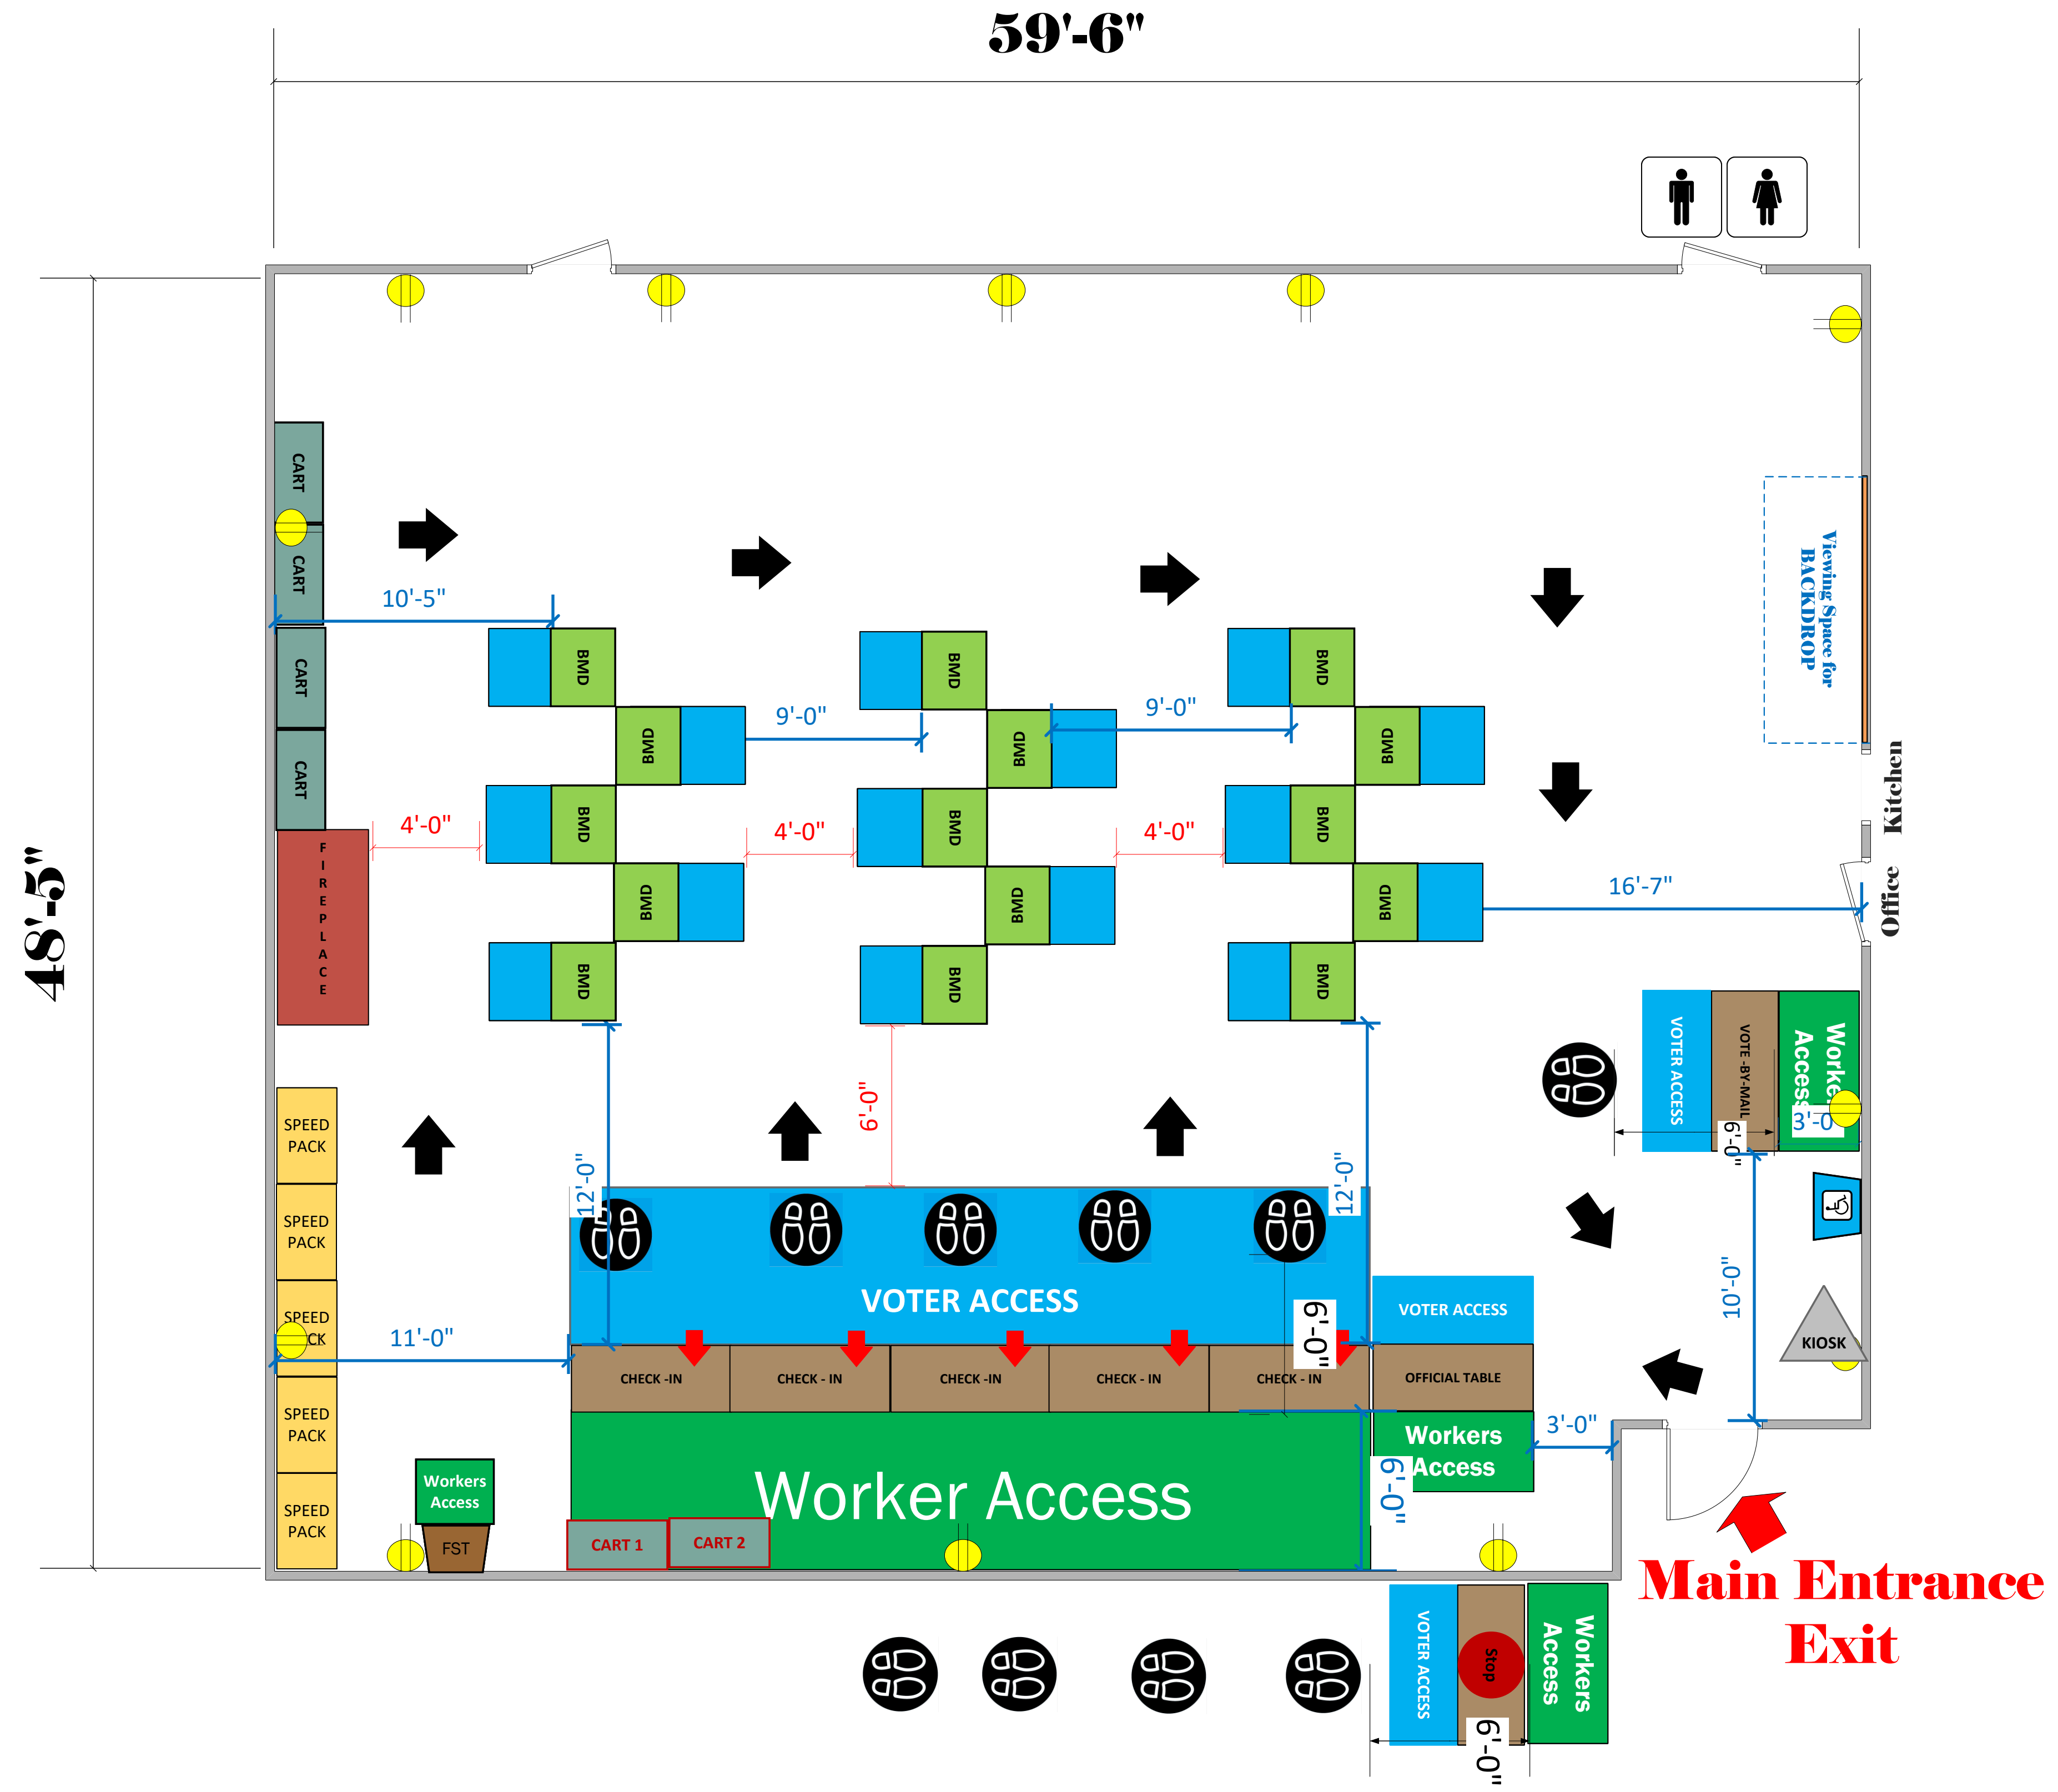

# Clubhouse

(2,855 Usable Sq. Ft.)

## LEGEND

Room Size	Dimension: 59'6" x 48'5"	Sq. Ft: 2,880'
EPB	Primary:	Secondary:
BMD	Total: 15	Actual: 15
Circuits	Total:	Usable:
Floor Decals		
BALLOT MARKING DEVICE		
CHECK IN TABLE		
BMD CART		
BACKDROP		
KIOSK		
POWER OUTLET		
PROTRUDING OBJECT		
ROUTER		
POWER CORDS		

### Mountain View Estates

VC ID# 12290

SCALE	1:48
DRAWN BY	Ryan Rivas