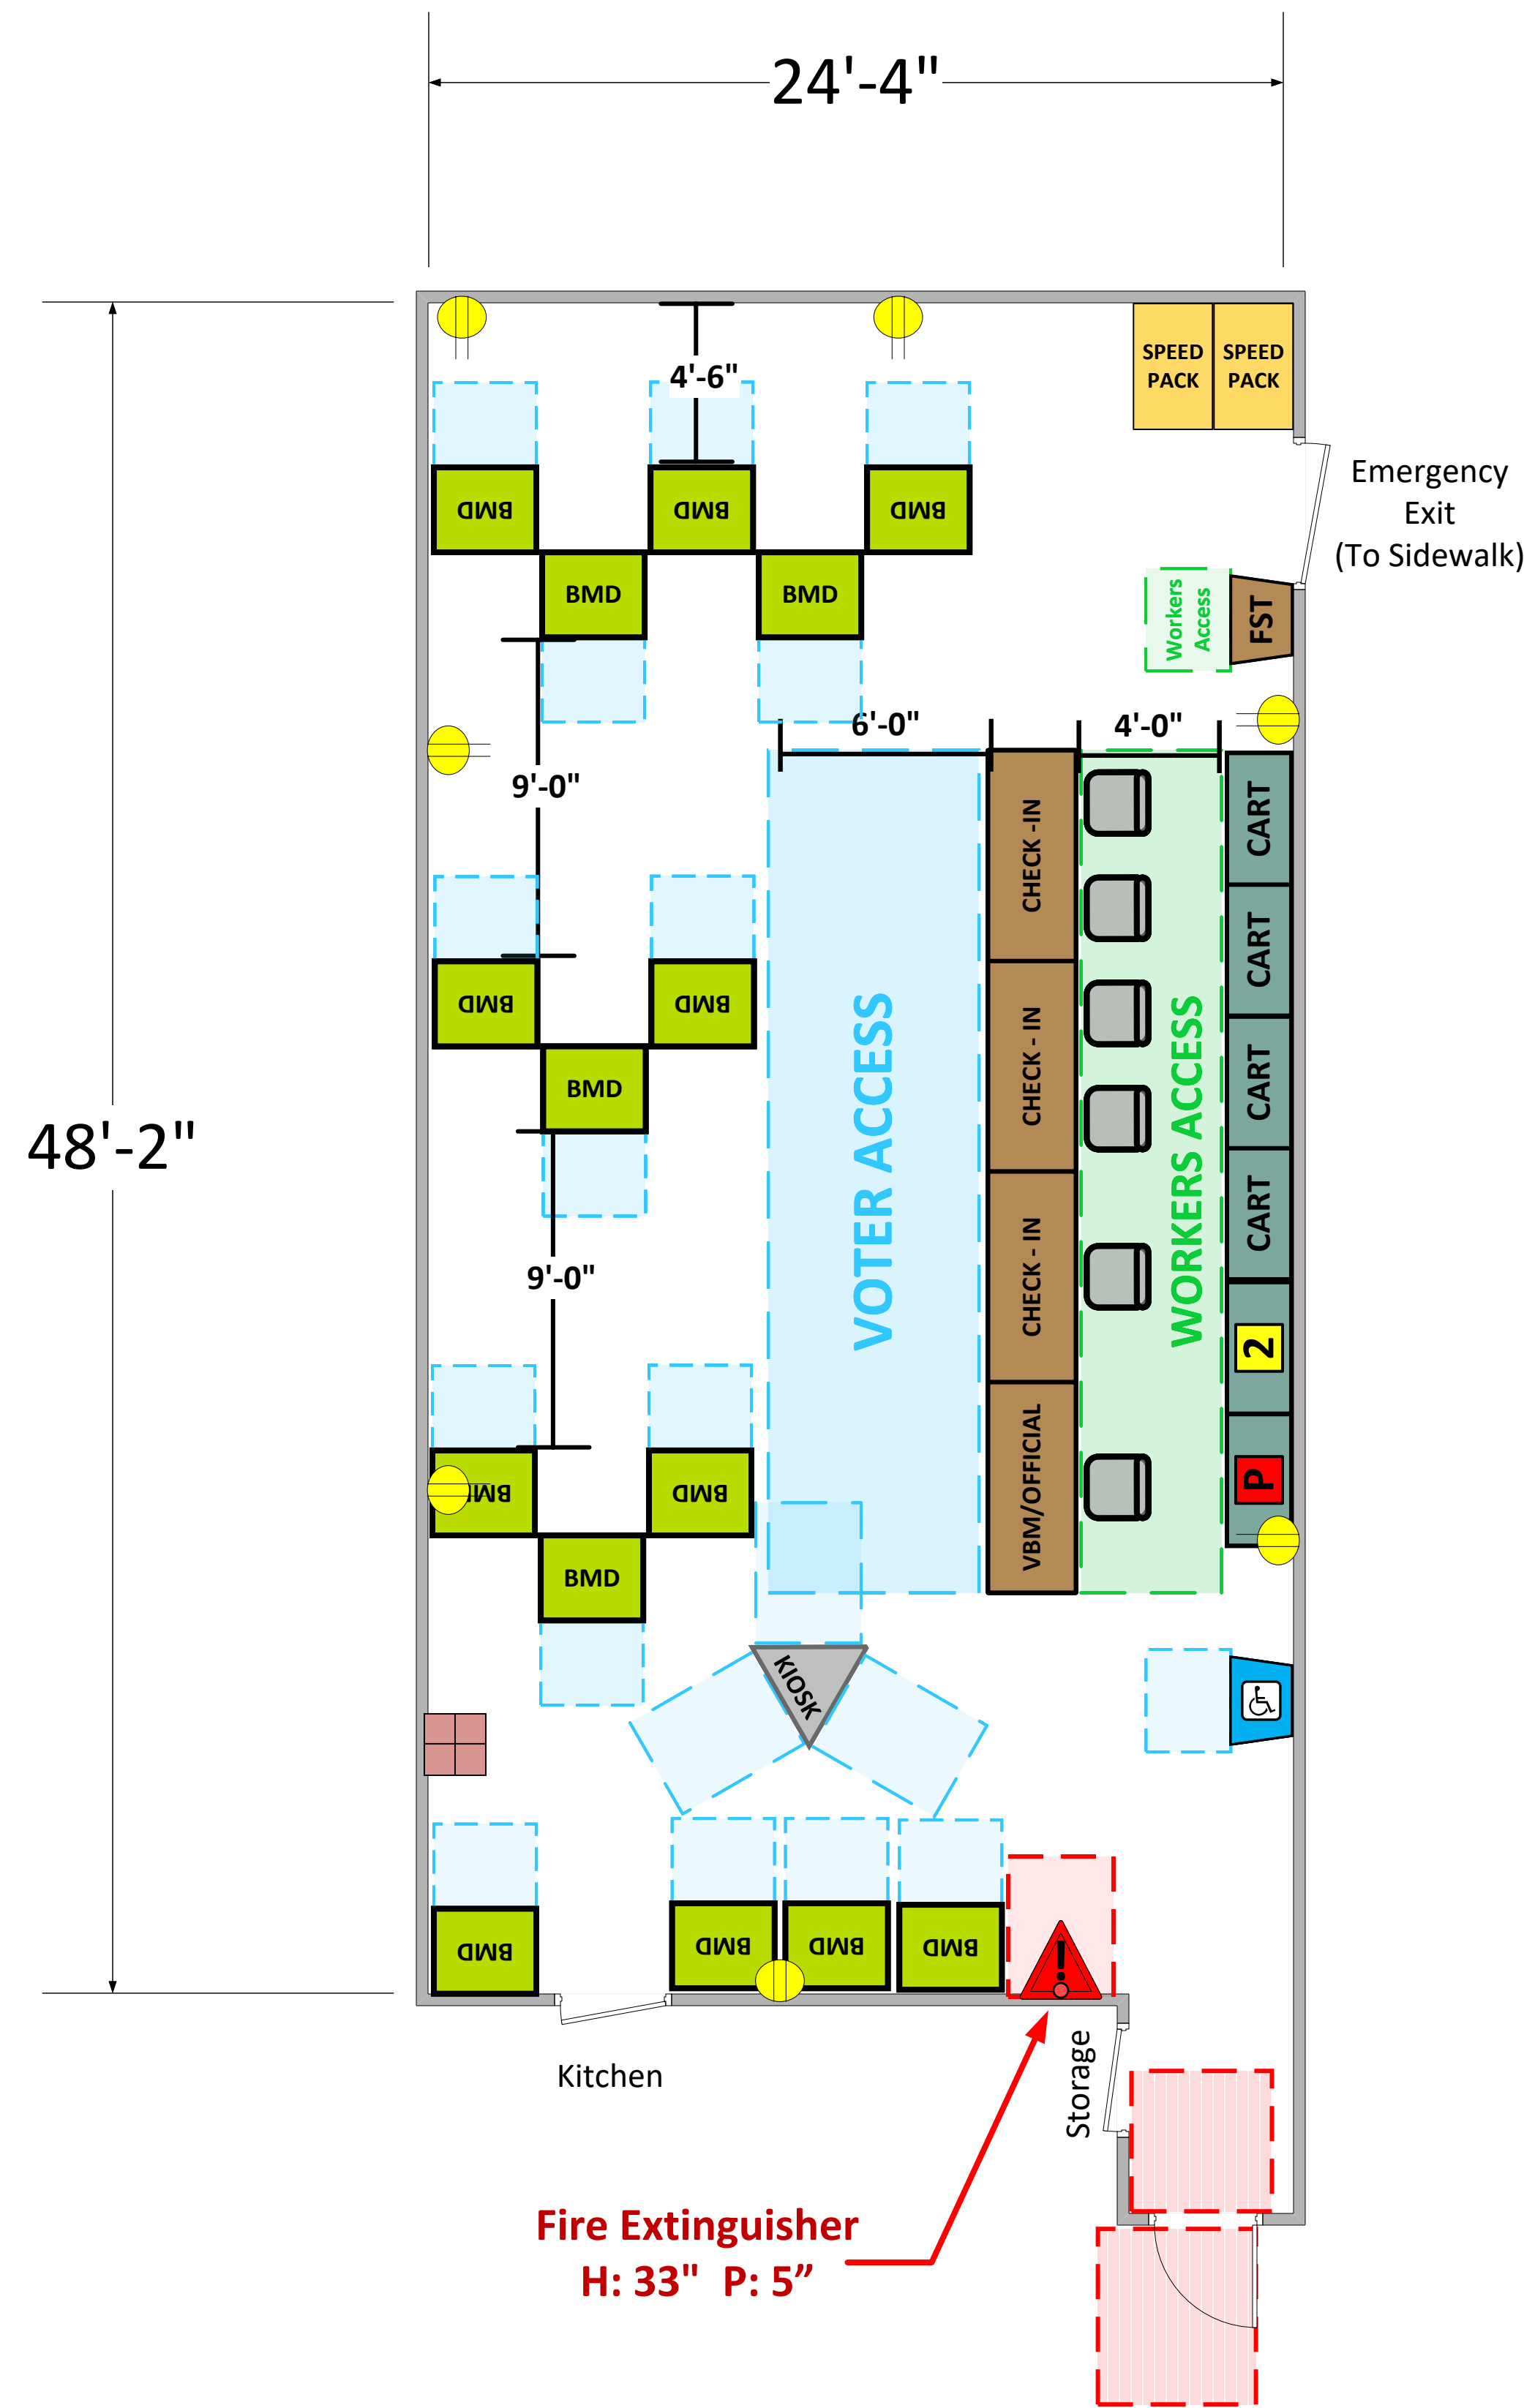

Meeting Room (1,152 Sq. Ft.)

Movable
Items

LEGEND

Room Size	Dimension: 24'4"x48'2"	Sq. Ft: 1,152
Number of BMDs	15	
POWER OUTLET		
PROTRUDING OBJECT		
Do Not Block Area		

**Entrance/
Exit**

Each chair at a CHECK-IN station equals one ePollbook

Equipment By:	Date:
Carlos Montejano	11/28/2023
Skeleton Drawn By:	Date:
Carlos Montejano	05/30/2023
Scale:	
1/4" inches = 1' Ft.	

TITLE

VCID 123
AC Bilbrew Library