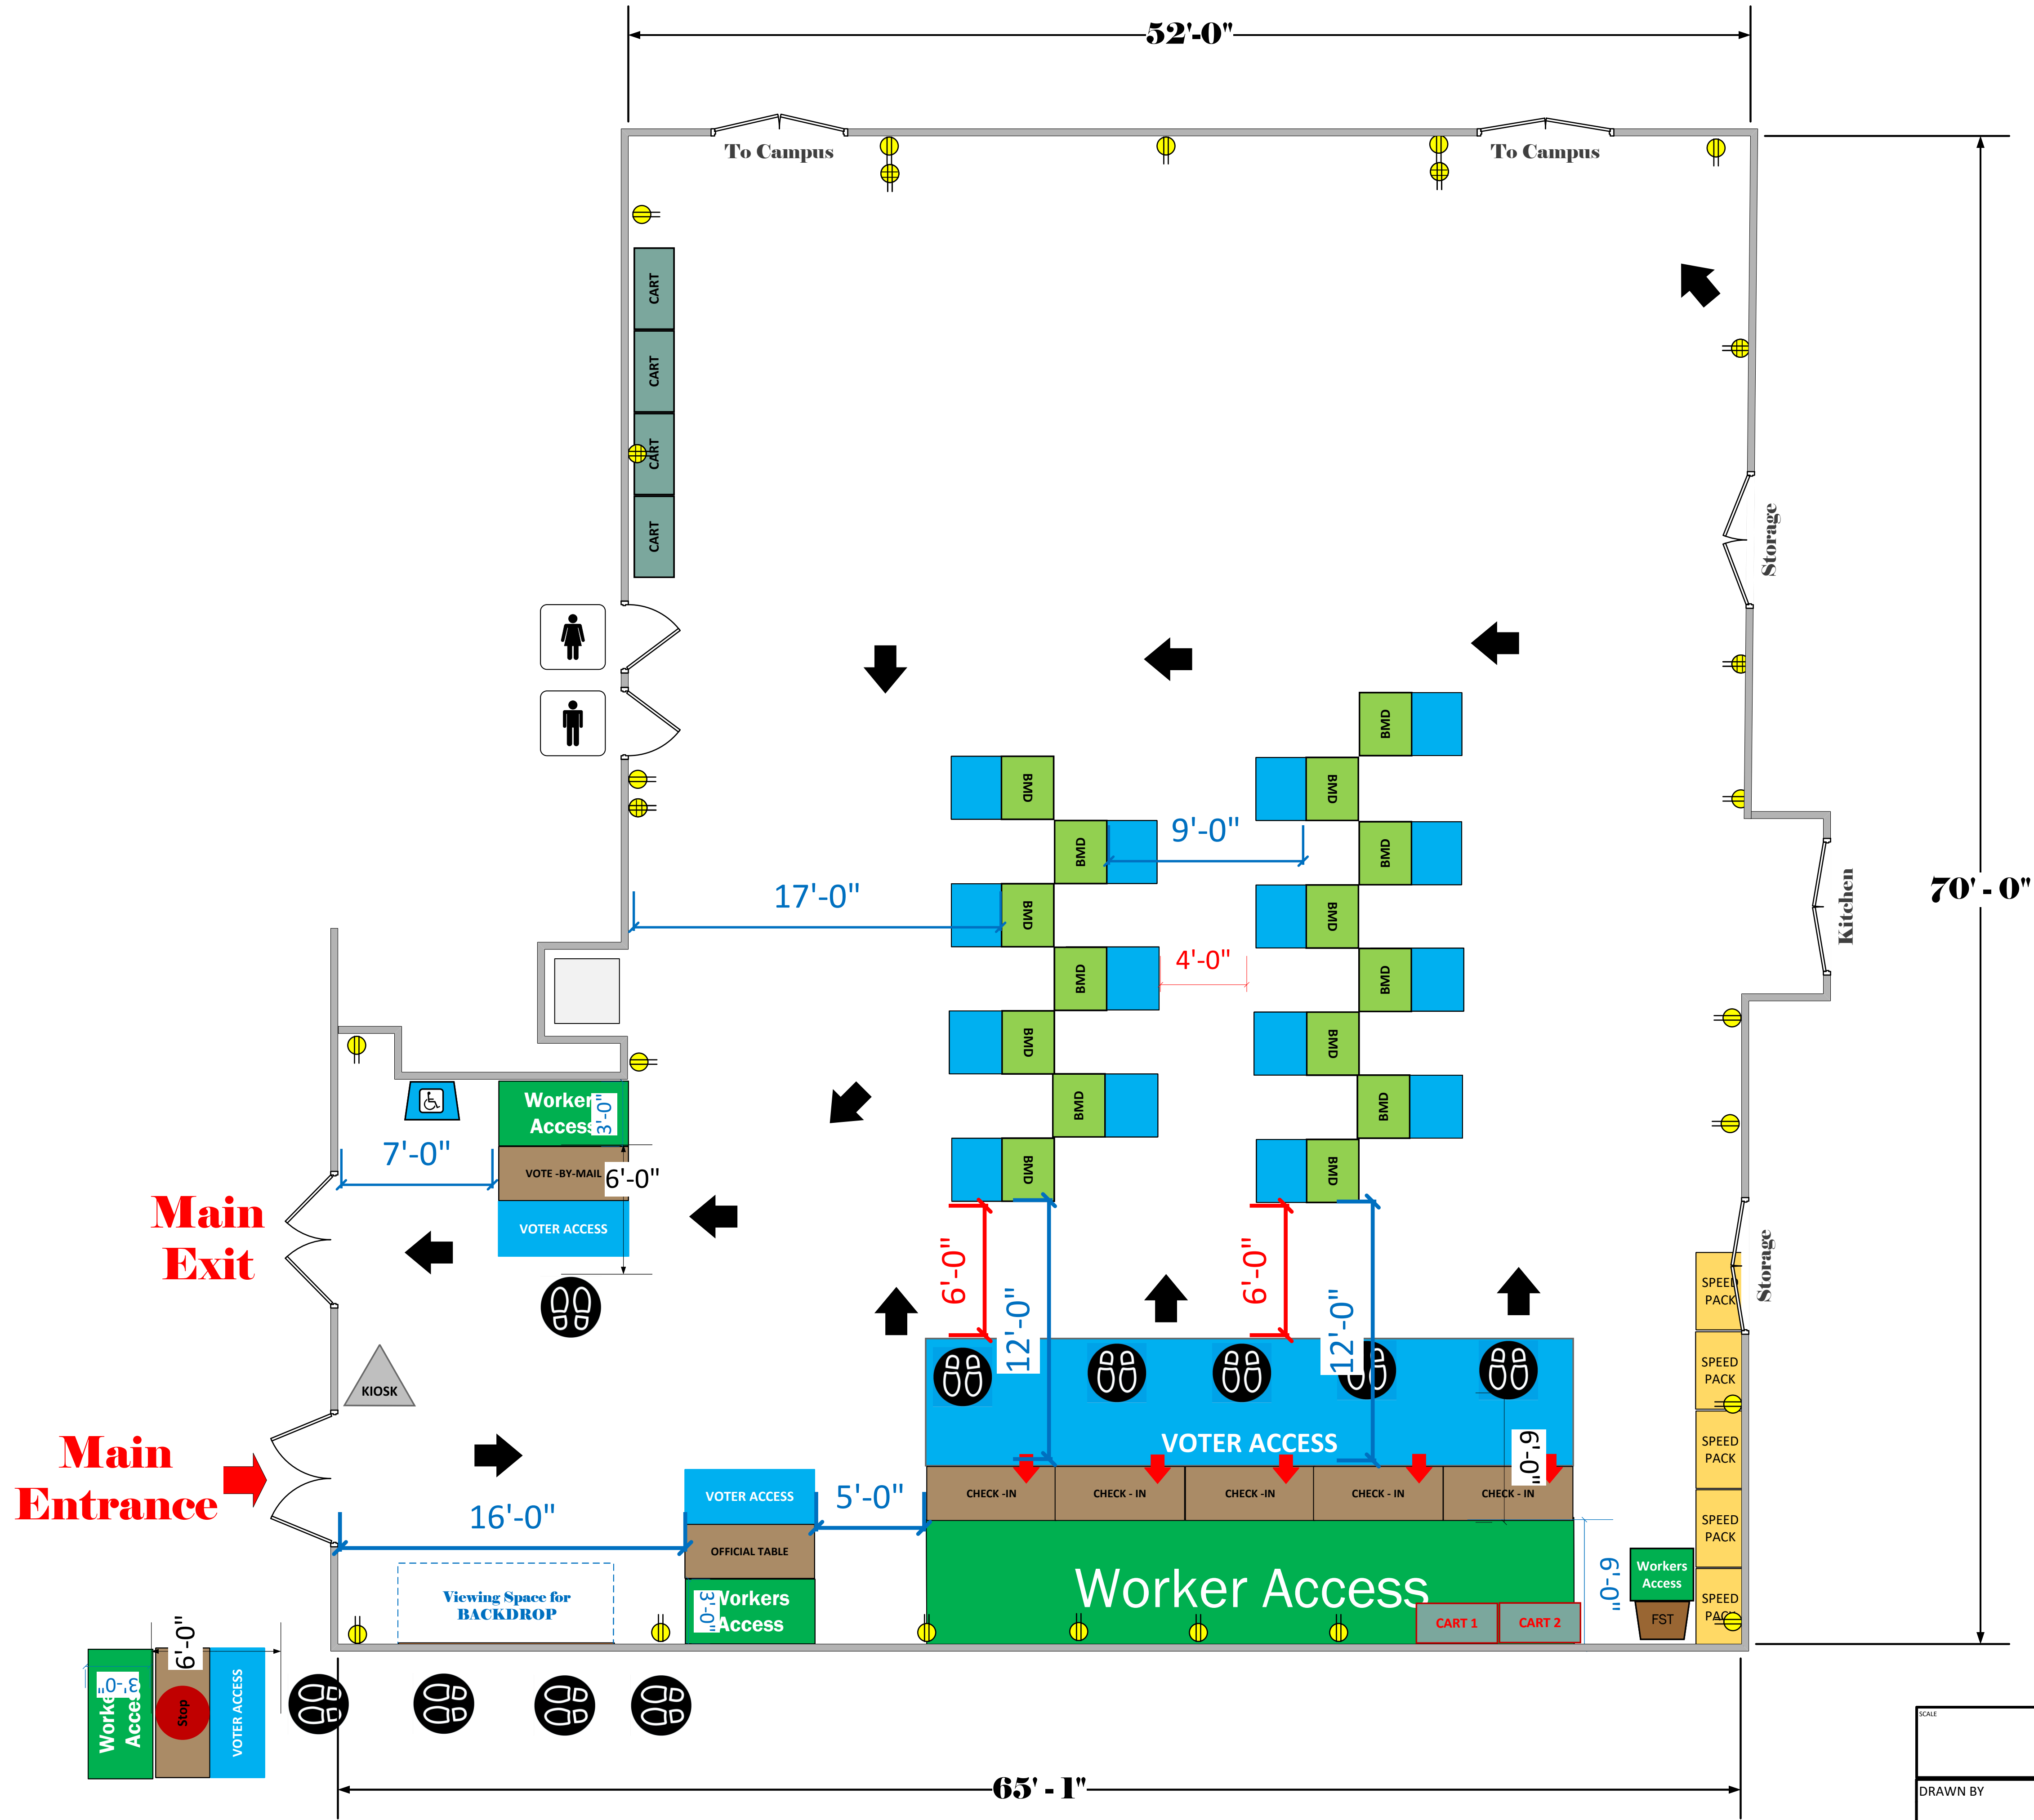

# MPR Hide Out (3,519 Usable Sq. Ft.)

## LEGEND

Room Size	Dimension: 70' x 52'	Sq. Ft: 3519
EPB	Primary:	Secondary:
BMD	Total: 15	Actual: 15
Circuits	Total:	Usable:
Floor Decals		
BALLOT MARKING DEVICE		
CHECK IN TABLE		
BMD CART		
BACKDROP		
KIOSK		
POWER OUTLET		
PROTRUDING OBJECT		
ROUTER		
POWER CORDS		

Rowland High School  
VC ID # 12301

SCALE: 1:48  
DRAWN BY: Ryan Rivas