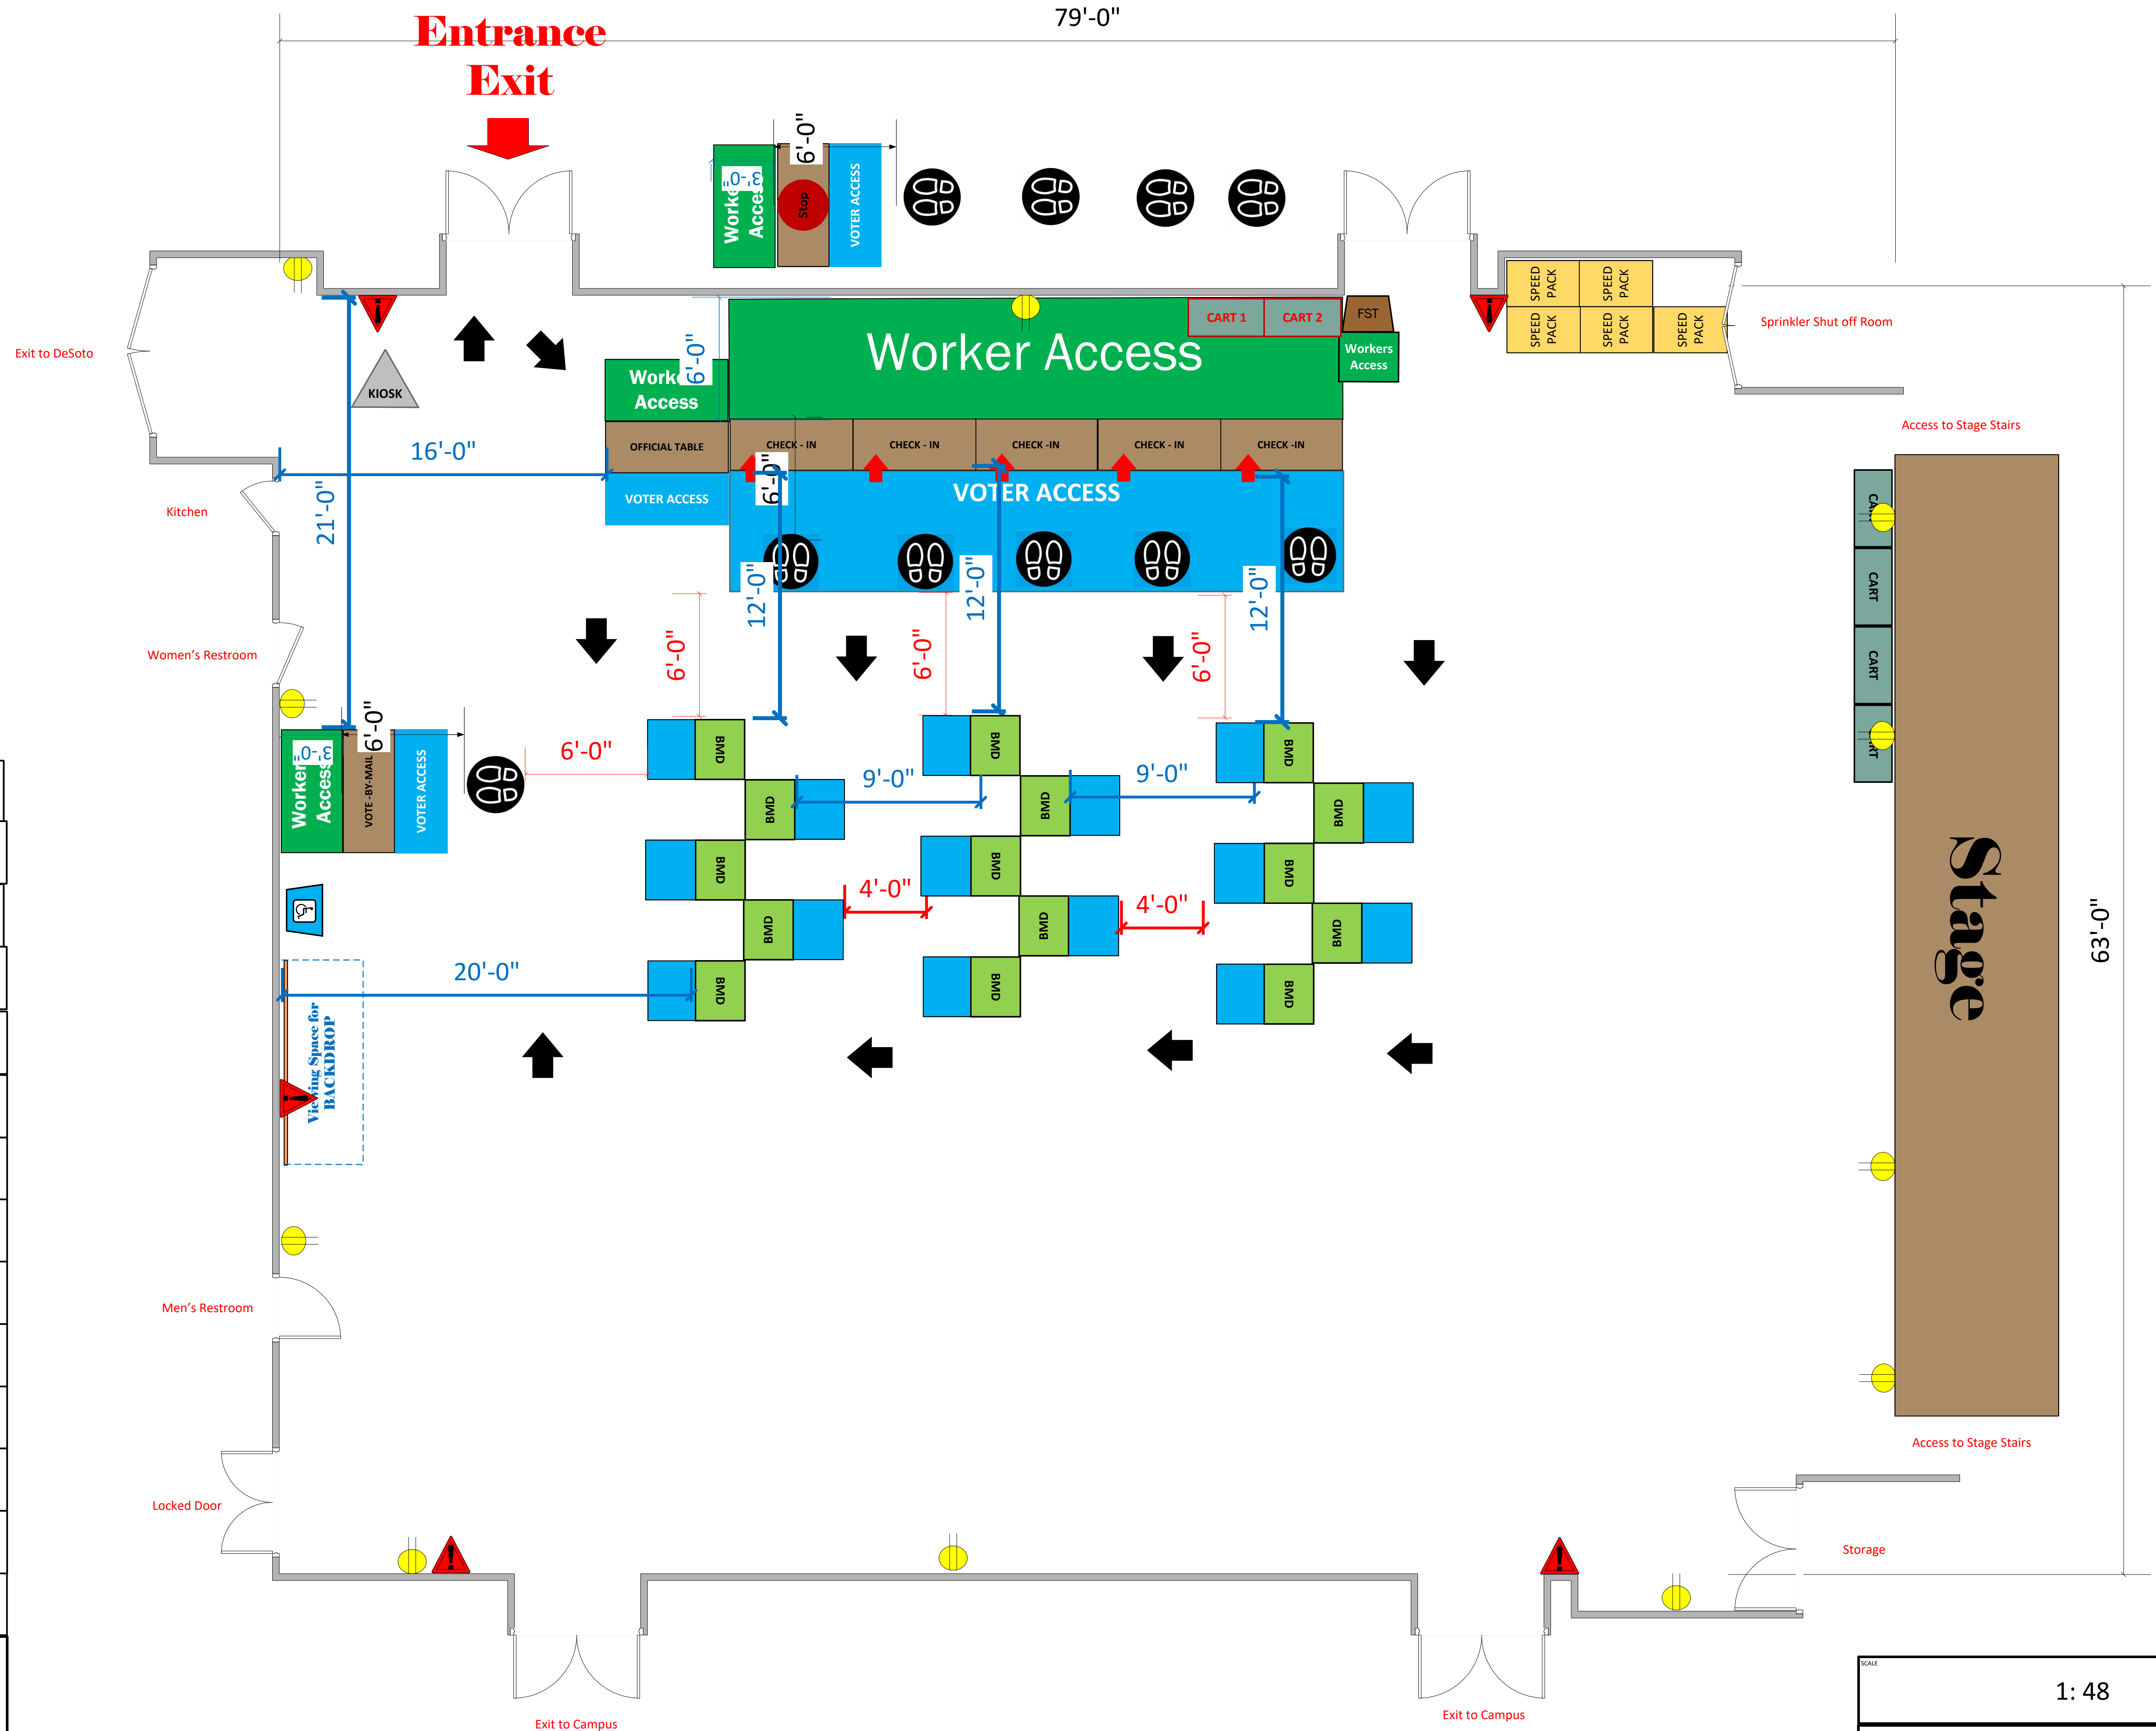

Auditorium (4,977 Sq. Ft.)

LEGEND

Room Size	Dimension: 79' x 63'	Sq. Ft. 4977
EPB	Primary:	Secondary:
BMD	Total: 15	Actual: 15
Circuits	Total:	Usable:
Floor Decals		
BALLOT MARKING DEVICE		
CHECK IN TABLE		
BMD CART		
BACKDROP		
KIOSK		
POWER OUTLET		
PROTRUDING OBJECT		
ROUTER		
POWER CORDS		

**Woodland Hills
Academy & Humanities
VC ID# 12317**

SCALE	1: 48
DRAWN BY	Ryan Rivas