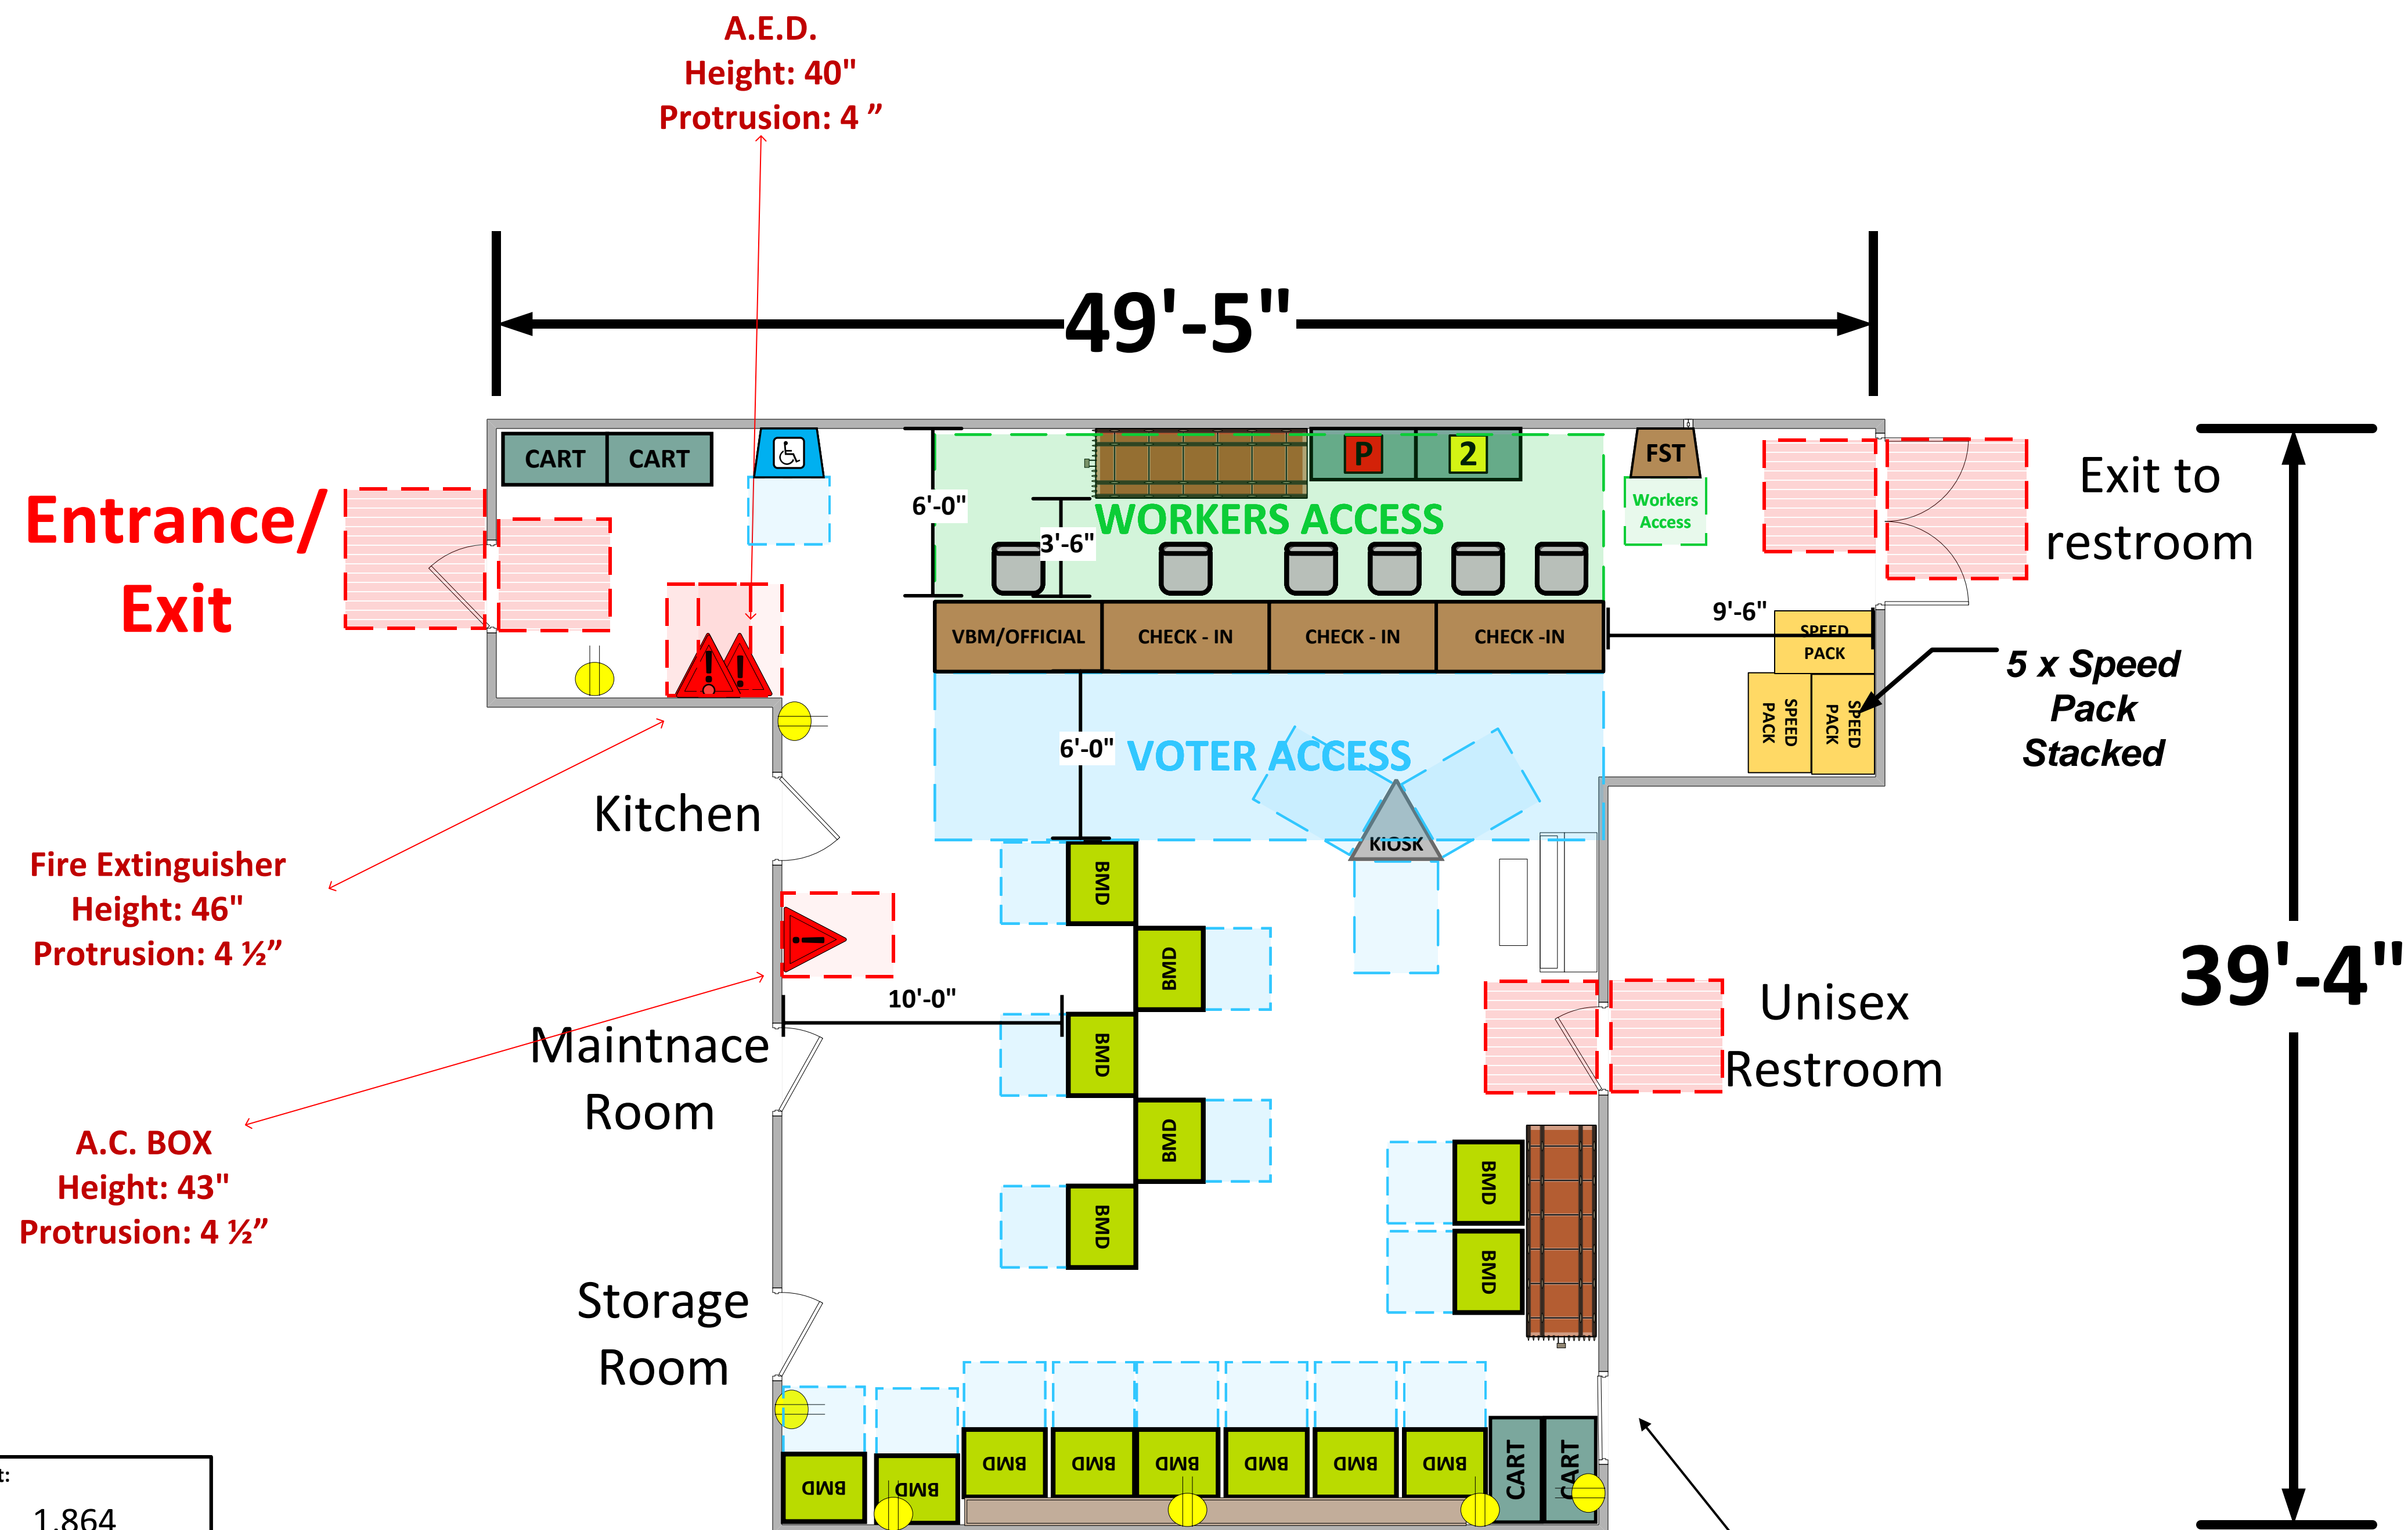

Clubroom

(Sq. Ft.) 1,373'

LEGEND

Room Size	Dimension: 22'-3" x 74'-9"	Sq. Ft: 1,864
Number of BMDs	15	
POWER OUTLET		
PROTRUDING OBJECT		
Do Not Block Area		

VCID 12325
Crestwood Hills REC. Center

Each chair at a CHECK-IN station equals one ePollbook

Equipment By: Ryan Rivas	Date: 01/26/24
Skeleton Drawn By: William Monarrez	Date: 1/11/2023
Scale: 1/4" inches = 1' Ft.	