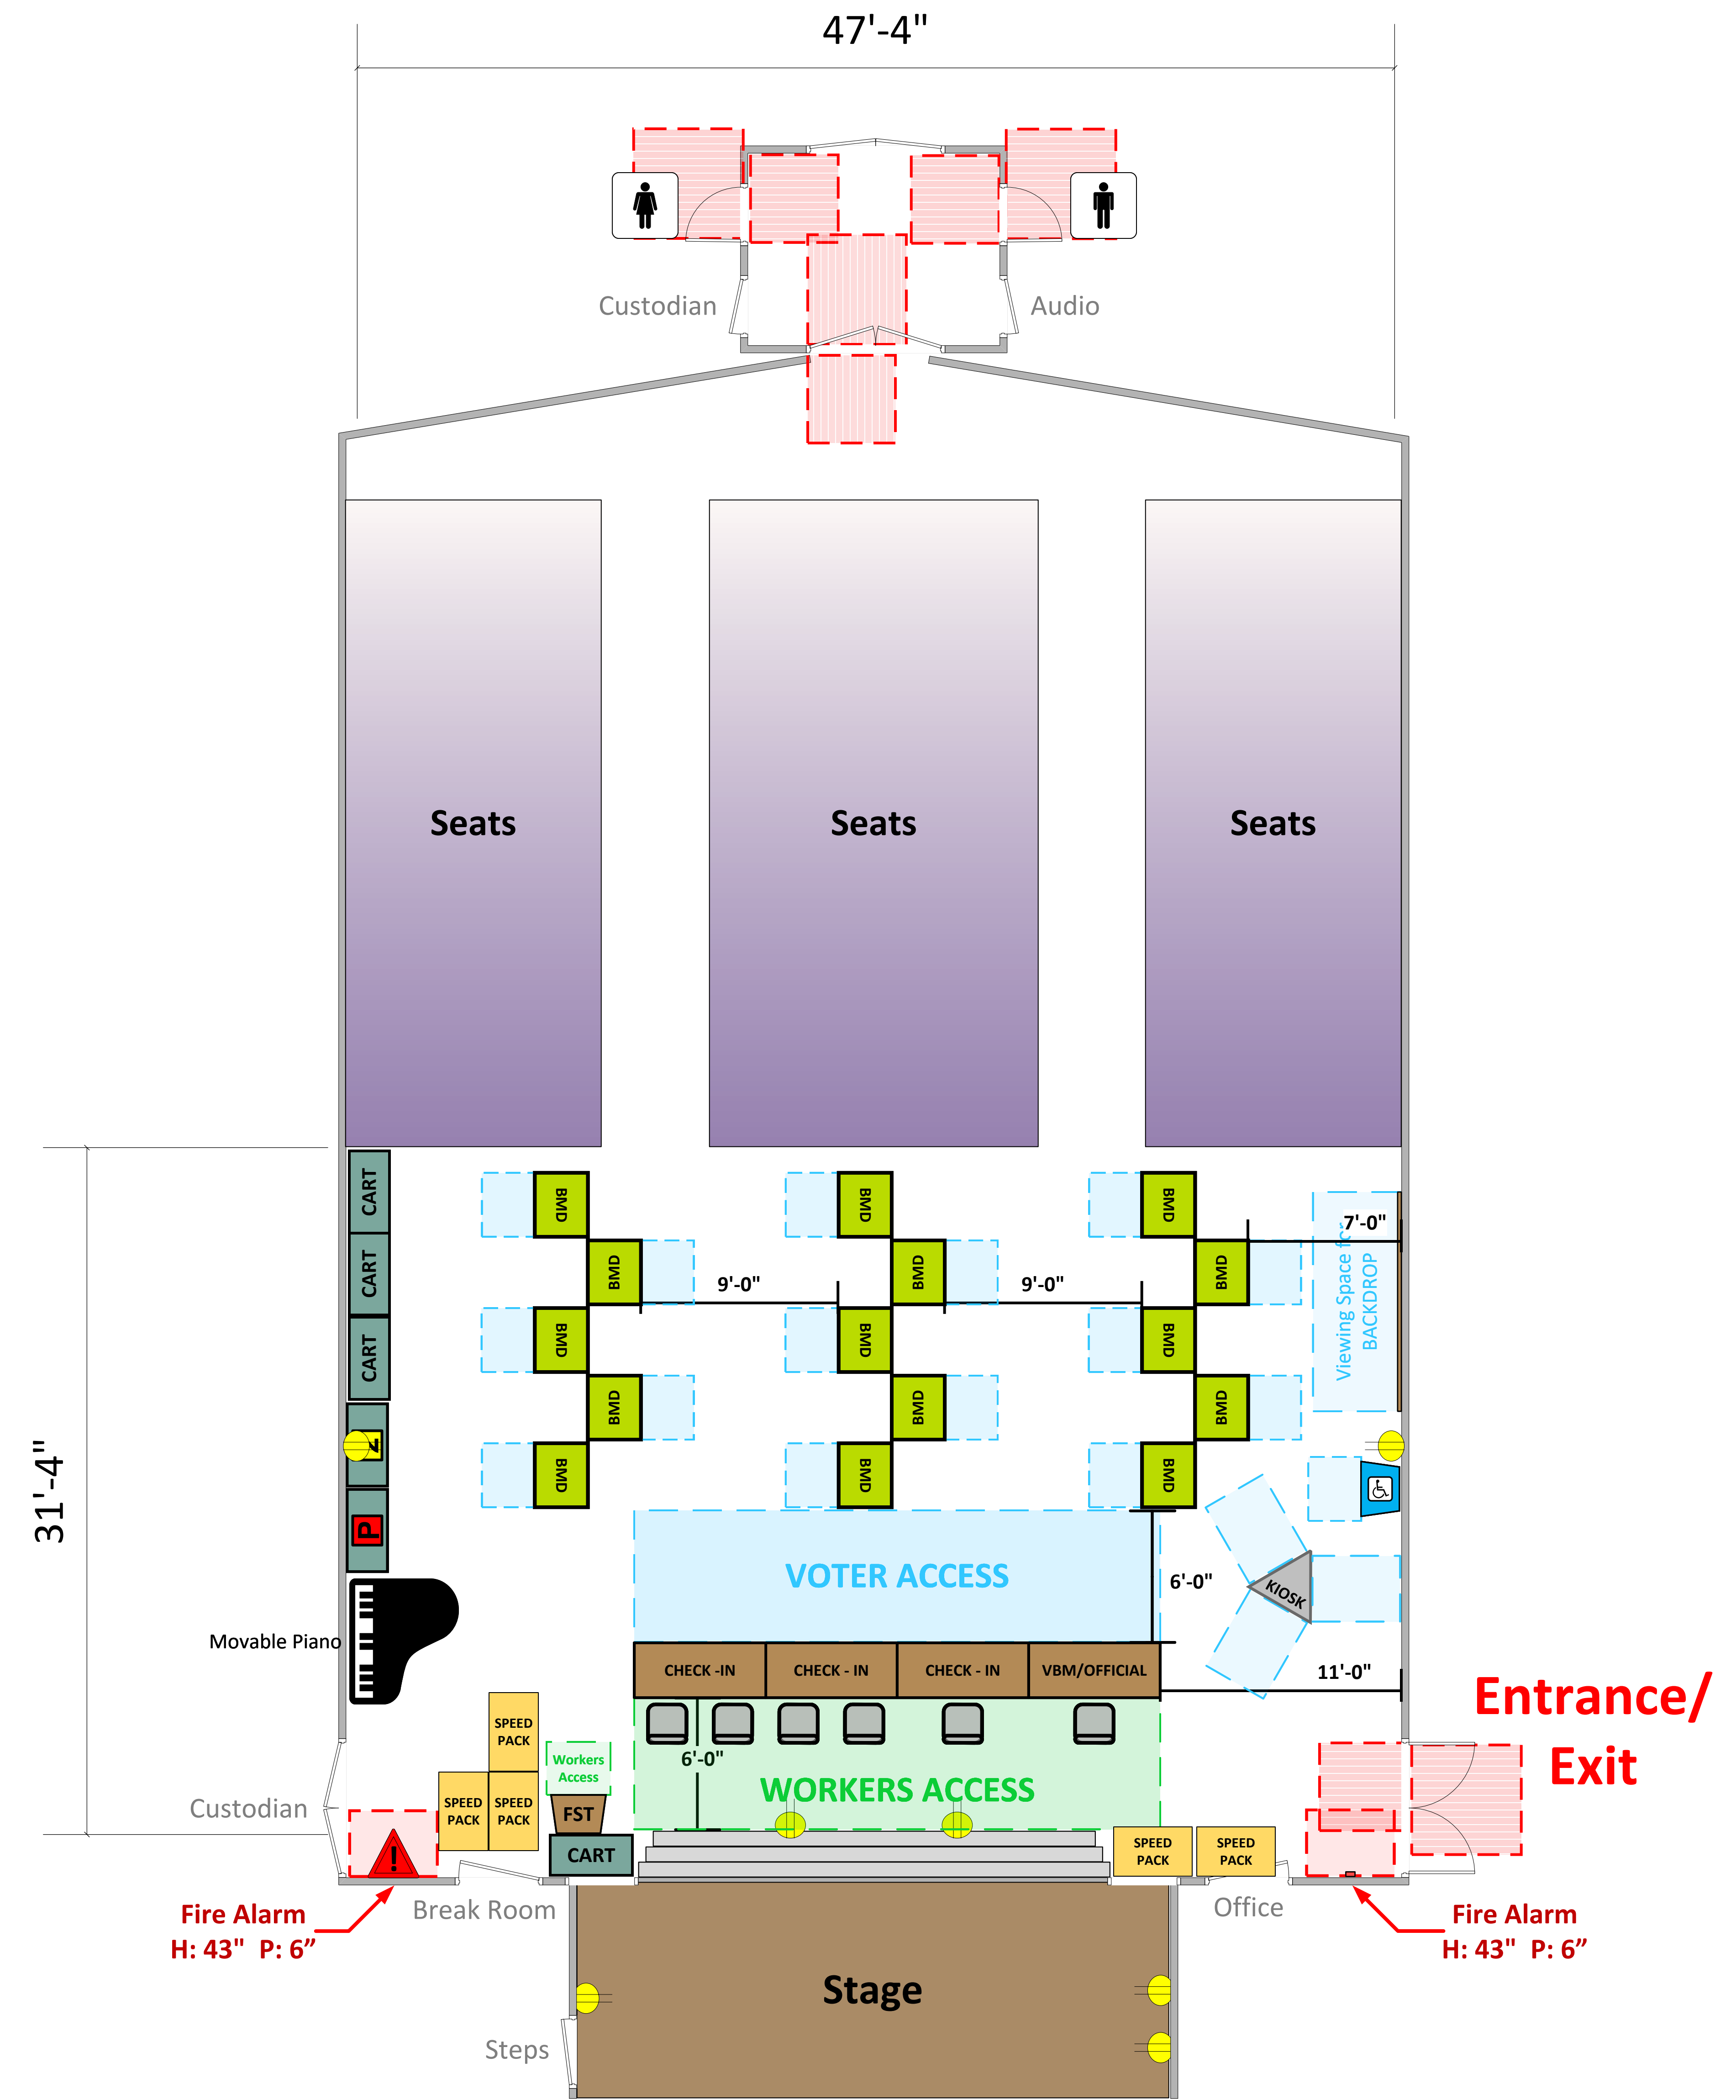

Auditorium (1,970 Usable Sq. Ft.)

LEGEND

Room Size	Dimension: 47'4" x 31'4"	Sq. Ft: 1,970'
Number of BMDs		
POWER OUTLET		
PROTRUDING OBJECT		
Do Not Block Area		

TITLE
VCID 12328
Lenicia B. Weemes
Elementary School

Each chair at a CHECK-IN station equals one ePollbook

Equipment By:	Date:
David Chaparro	01/16/24
Skeleton Drawn By:	Date:
David Chaparro	01/16/24
Scale:	
1/4" inches = 1' Ft.	