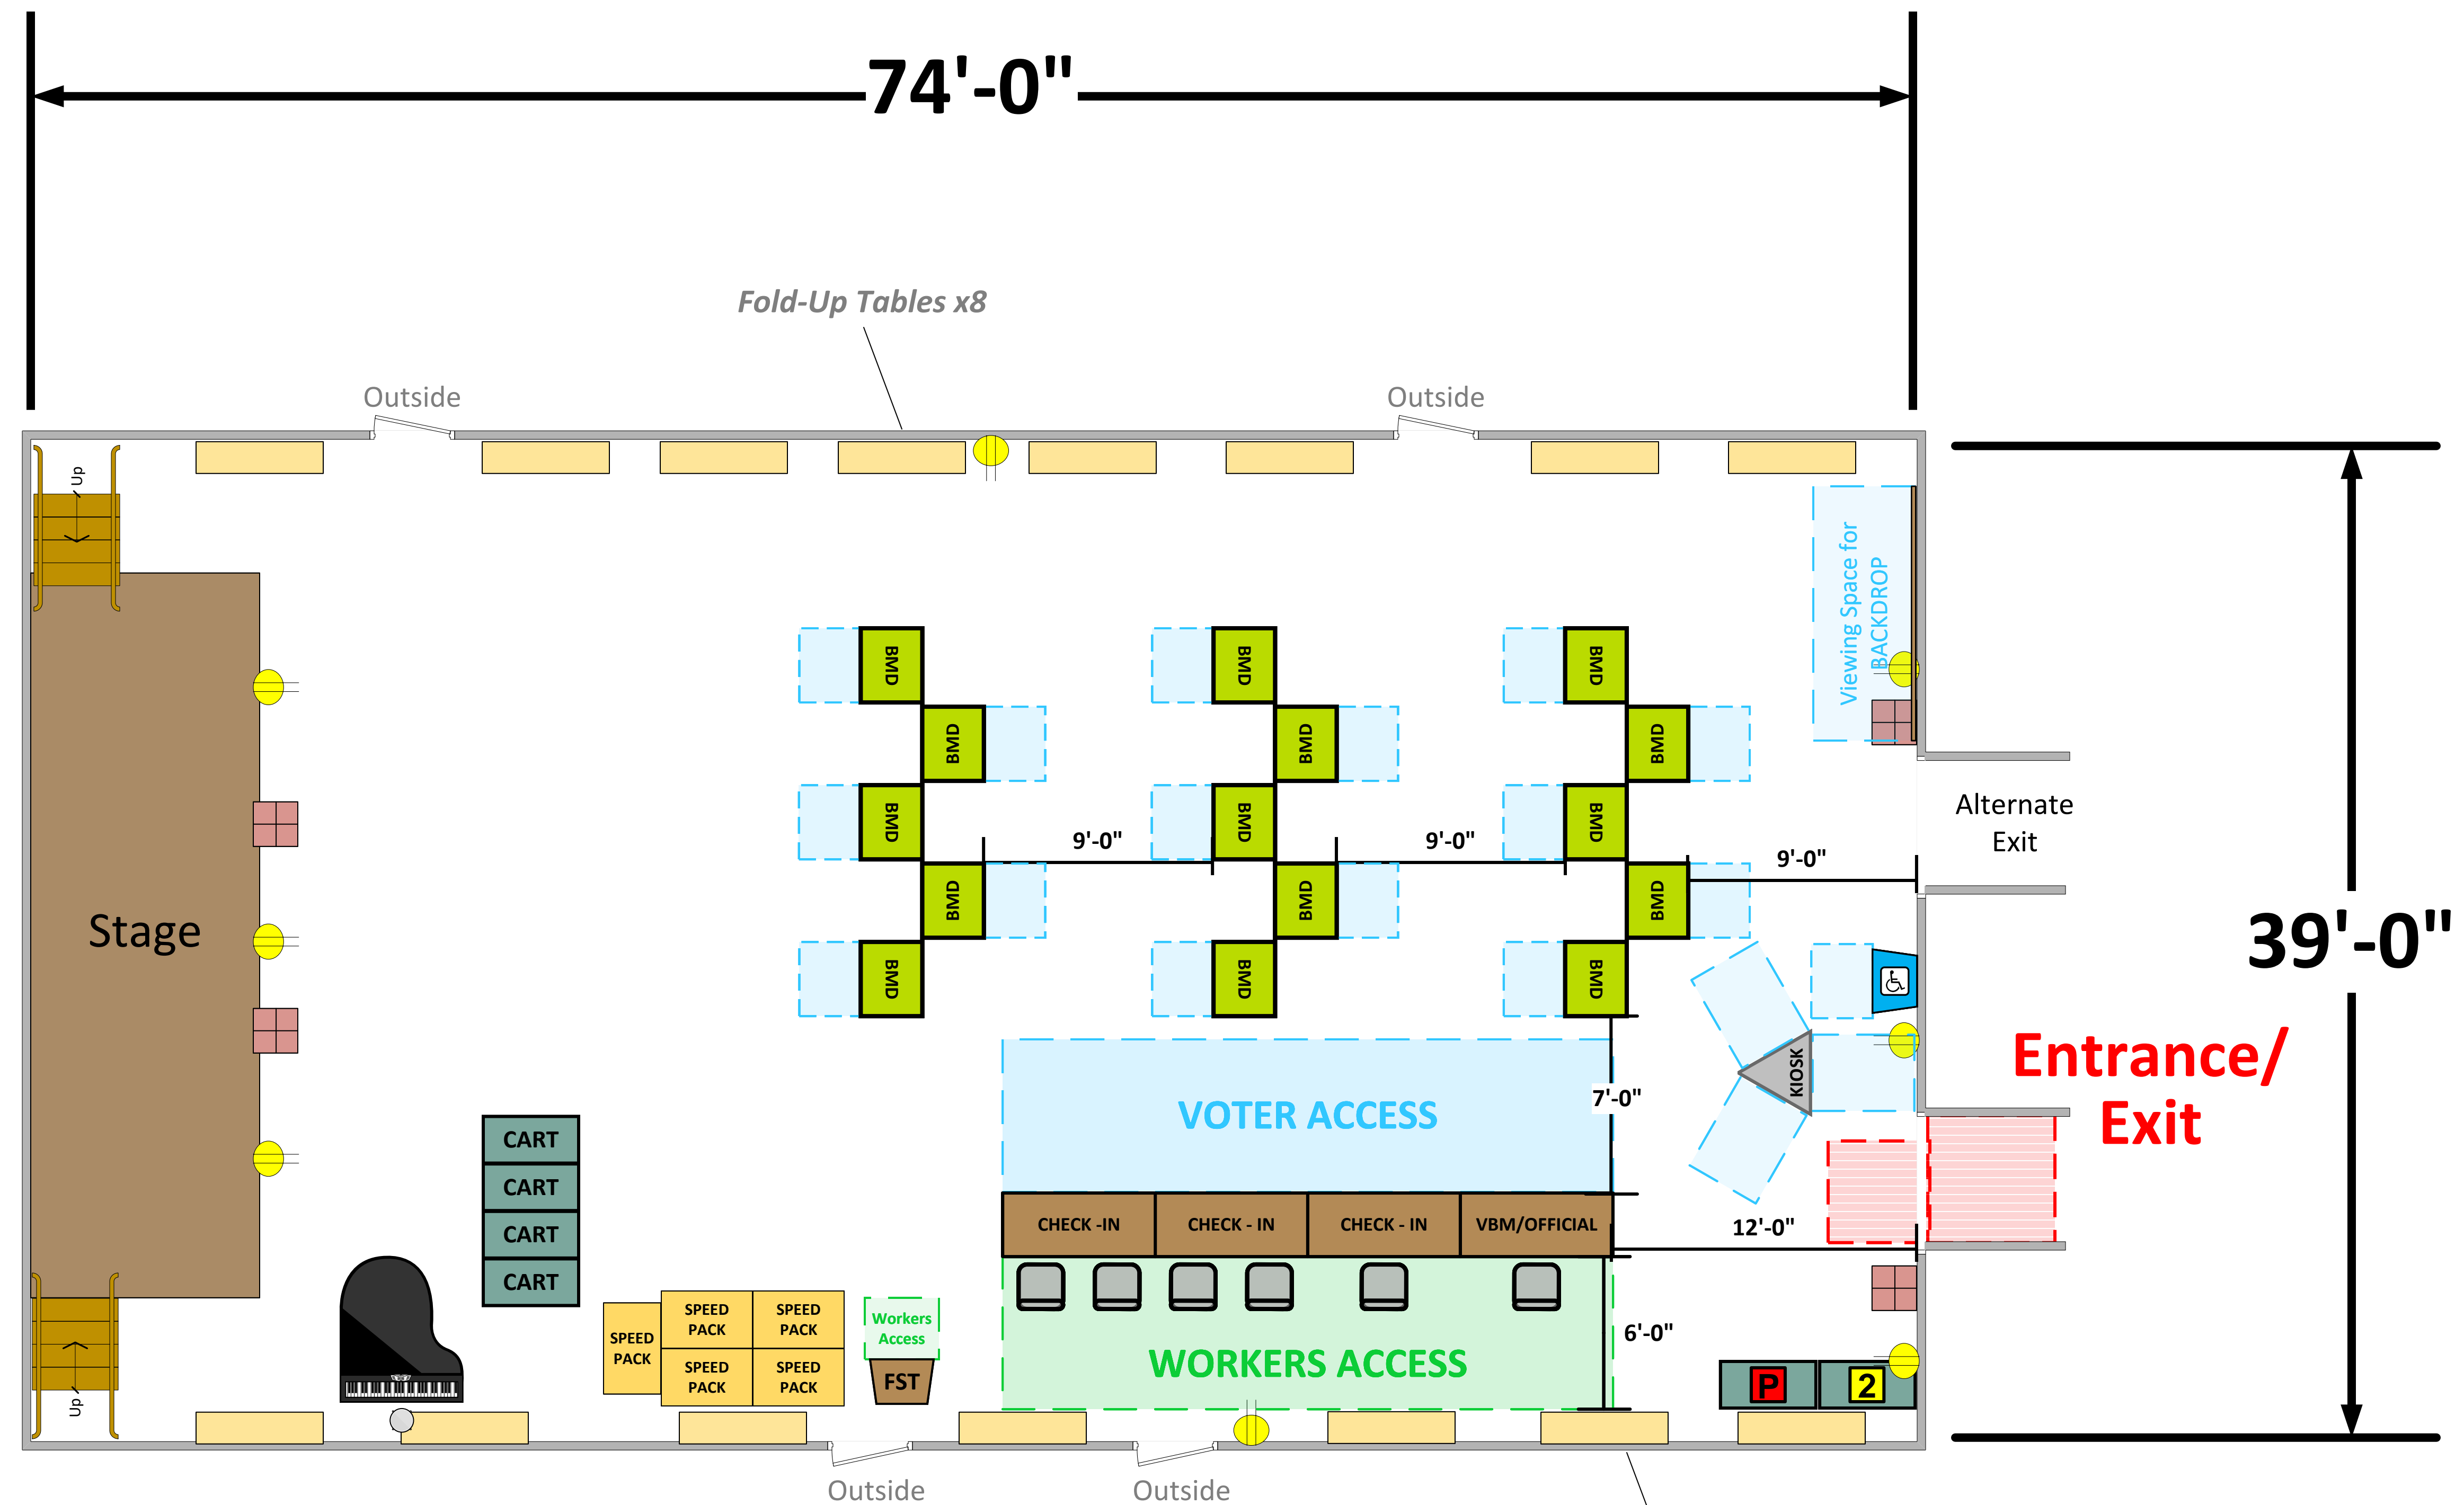

Auditorium

(2,713 Usable Sq. Ft.)

LEGEND

Room Size	Dimension:	Sq. Ft:
	74' x 39'	2,713'
Number of BMDs	15	
POWER OUTLET		
PROTRUDING OBJECT		
Do Not Block Area		

TITLE

VCID 12330
Malabar Street Elementary School

Each chair at a CHECK-IN station equals one ePollbook

Equipment By:	Date:
David Chaparro	01/16/24
Skeleton Drawn By:	Date:
Monorrez/Chaparro	01/16/24
Scale:	
1/4" inches = 1' Ft.	