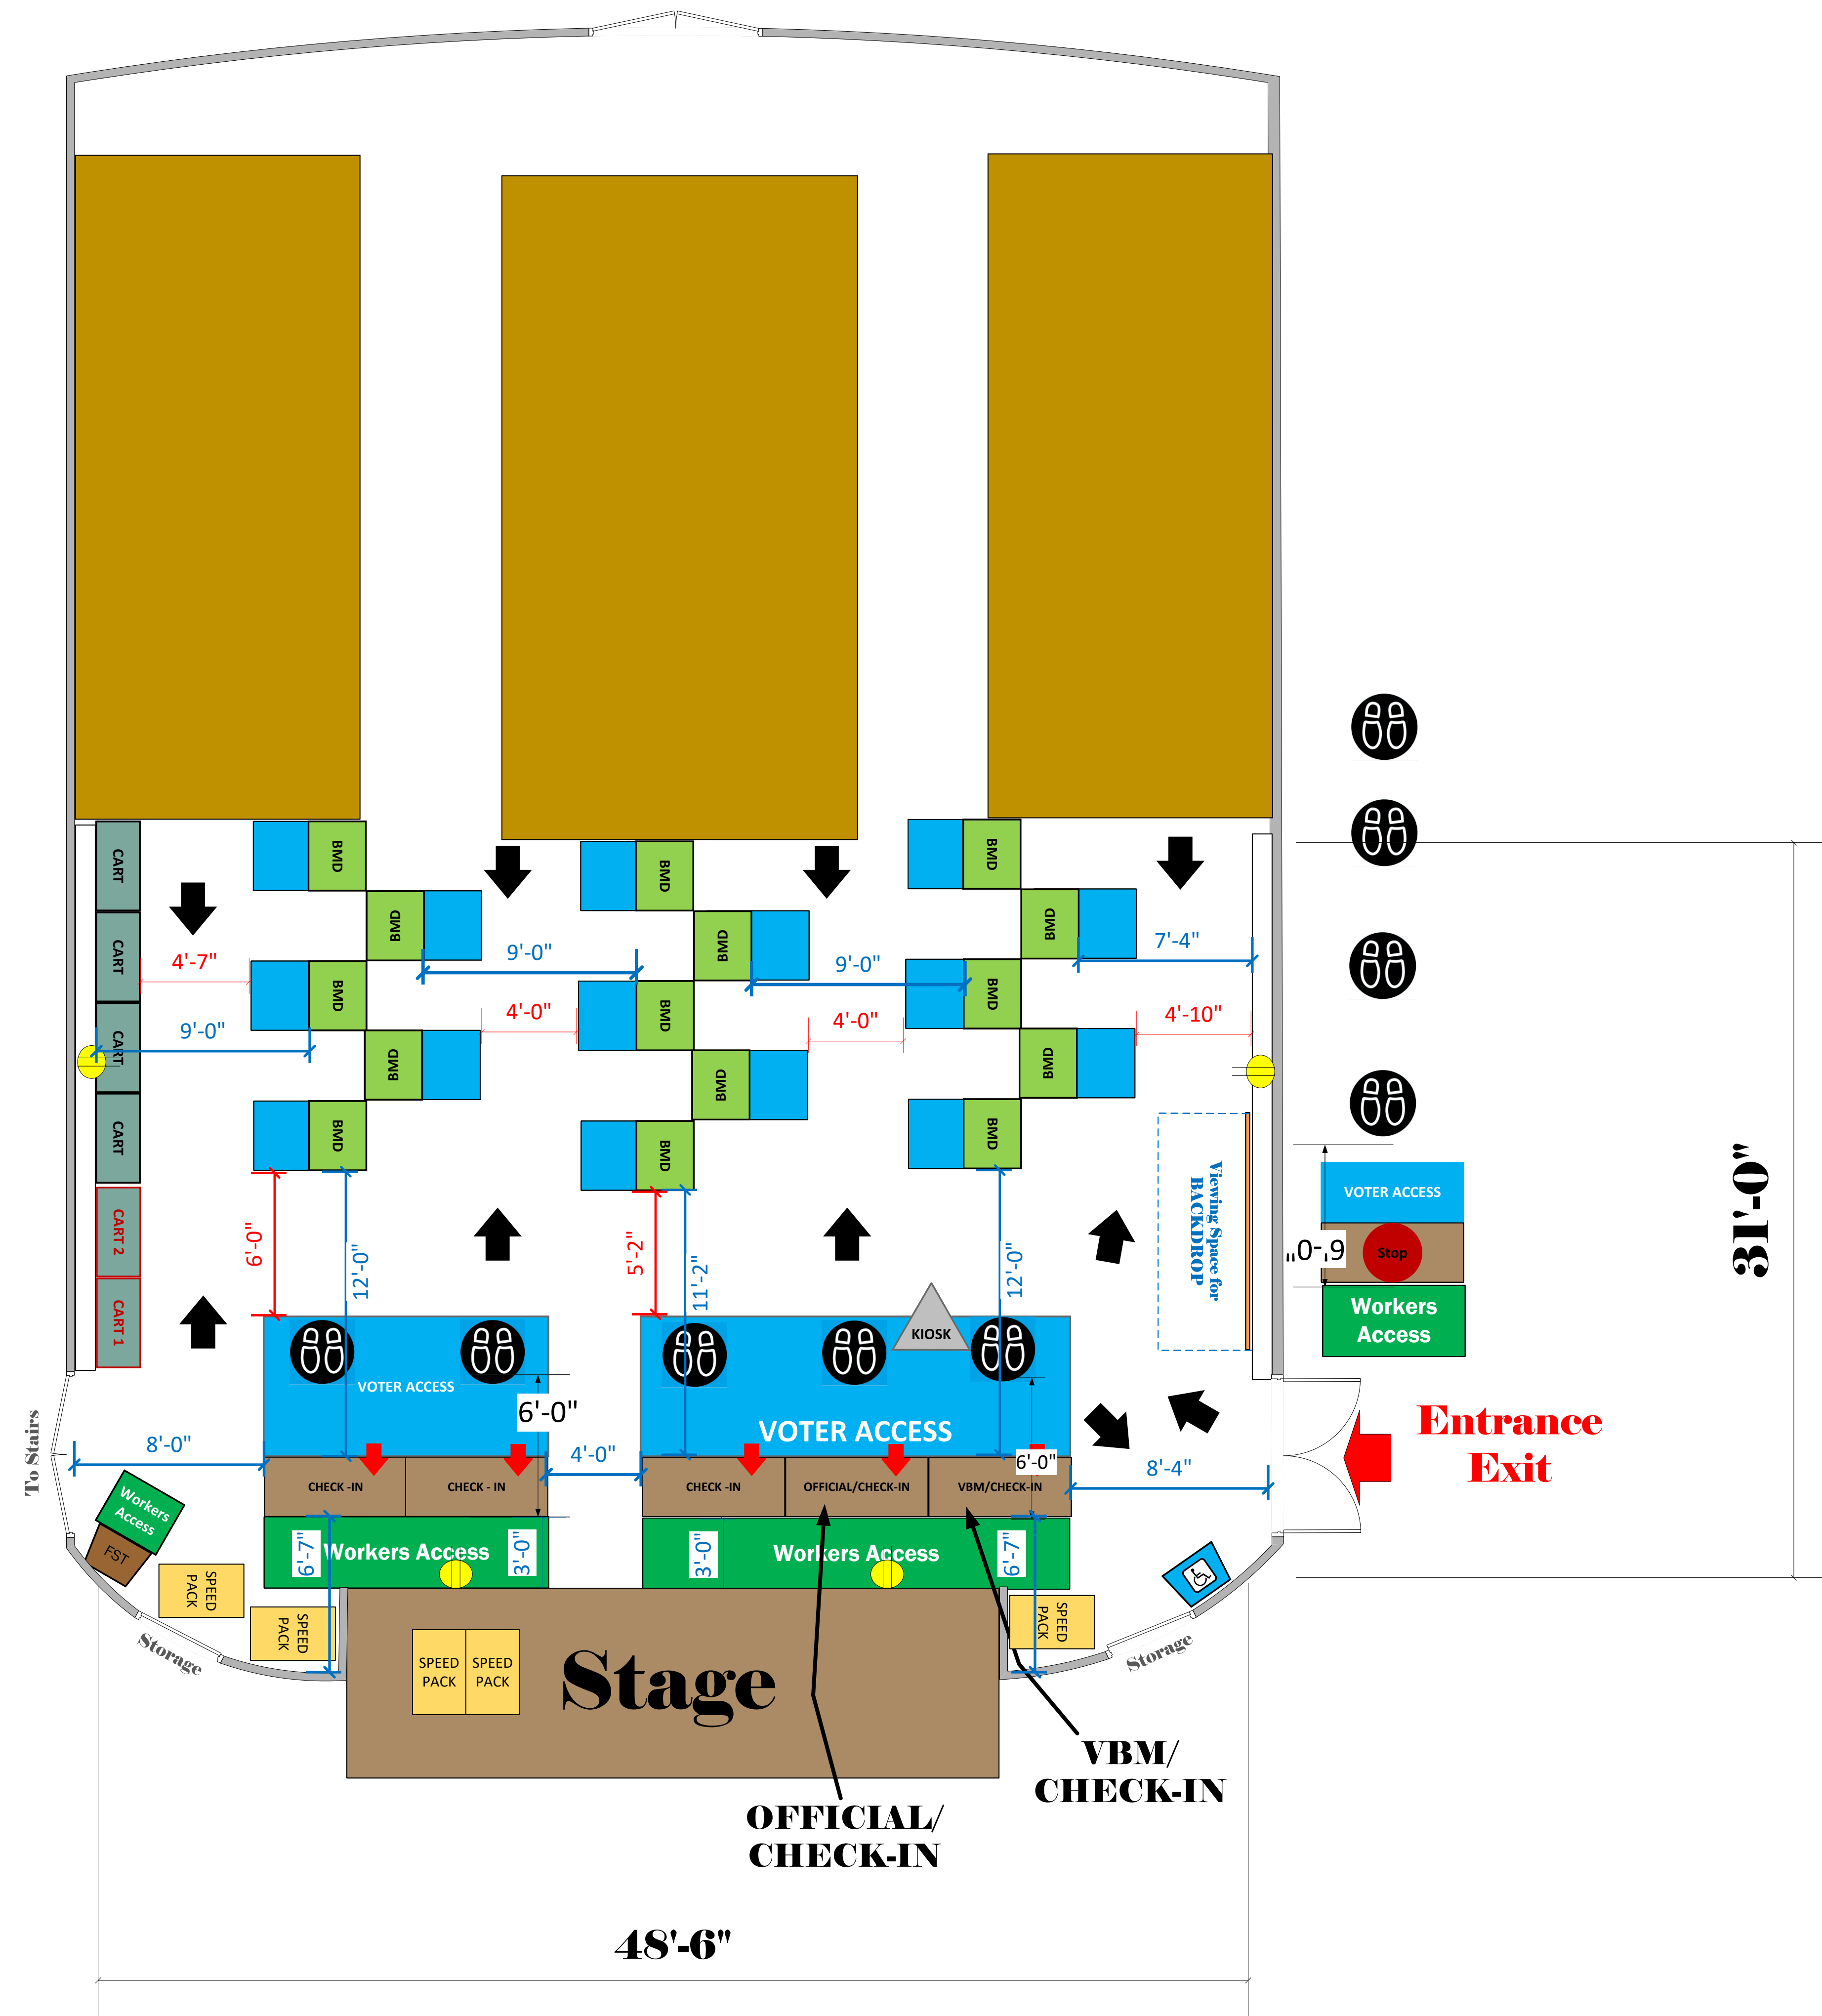

Auditorium (1,426 Sq. Ft.)

LEGEND

Room Size	Dimension: 31' x 48'6"	Sq. Ft: 1,426'
EPB	Primary:	Secondary:
BMD	Total: 15	Actual:
Circuits	Total:	Usable:
Floor Decals		
BALLOT MARKING DEVICE		
CHECK IN TABLE		
BMD CART		
BACKDROP		
KIOSK		
POWER OUTLET		
PROTRUDING OBJECT		
ROUTER		
POWER CORDS		

TITLE
**Loren Miller
Elementary School
VC ID# 12340**

SCALE
1: 48
DRAWN BY
David Chaparro