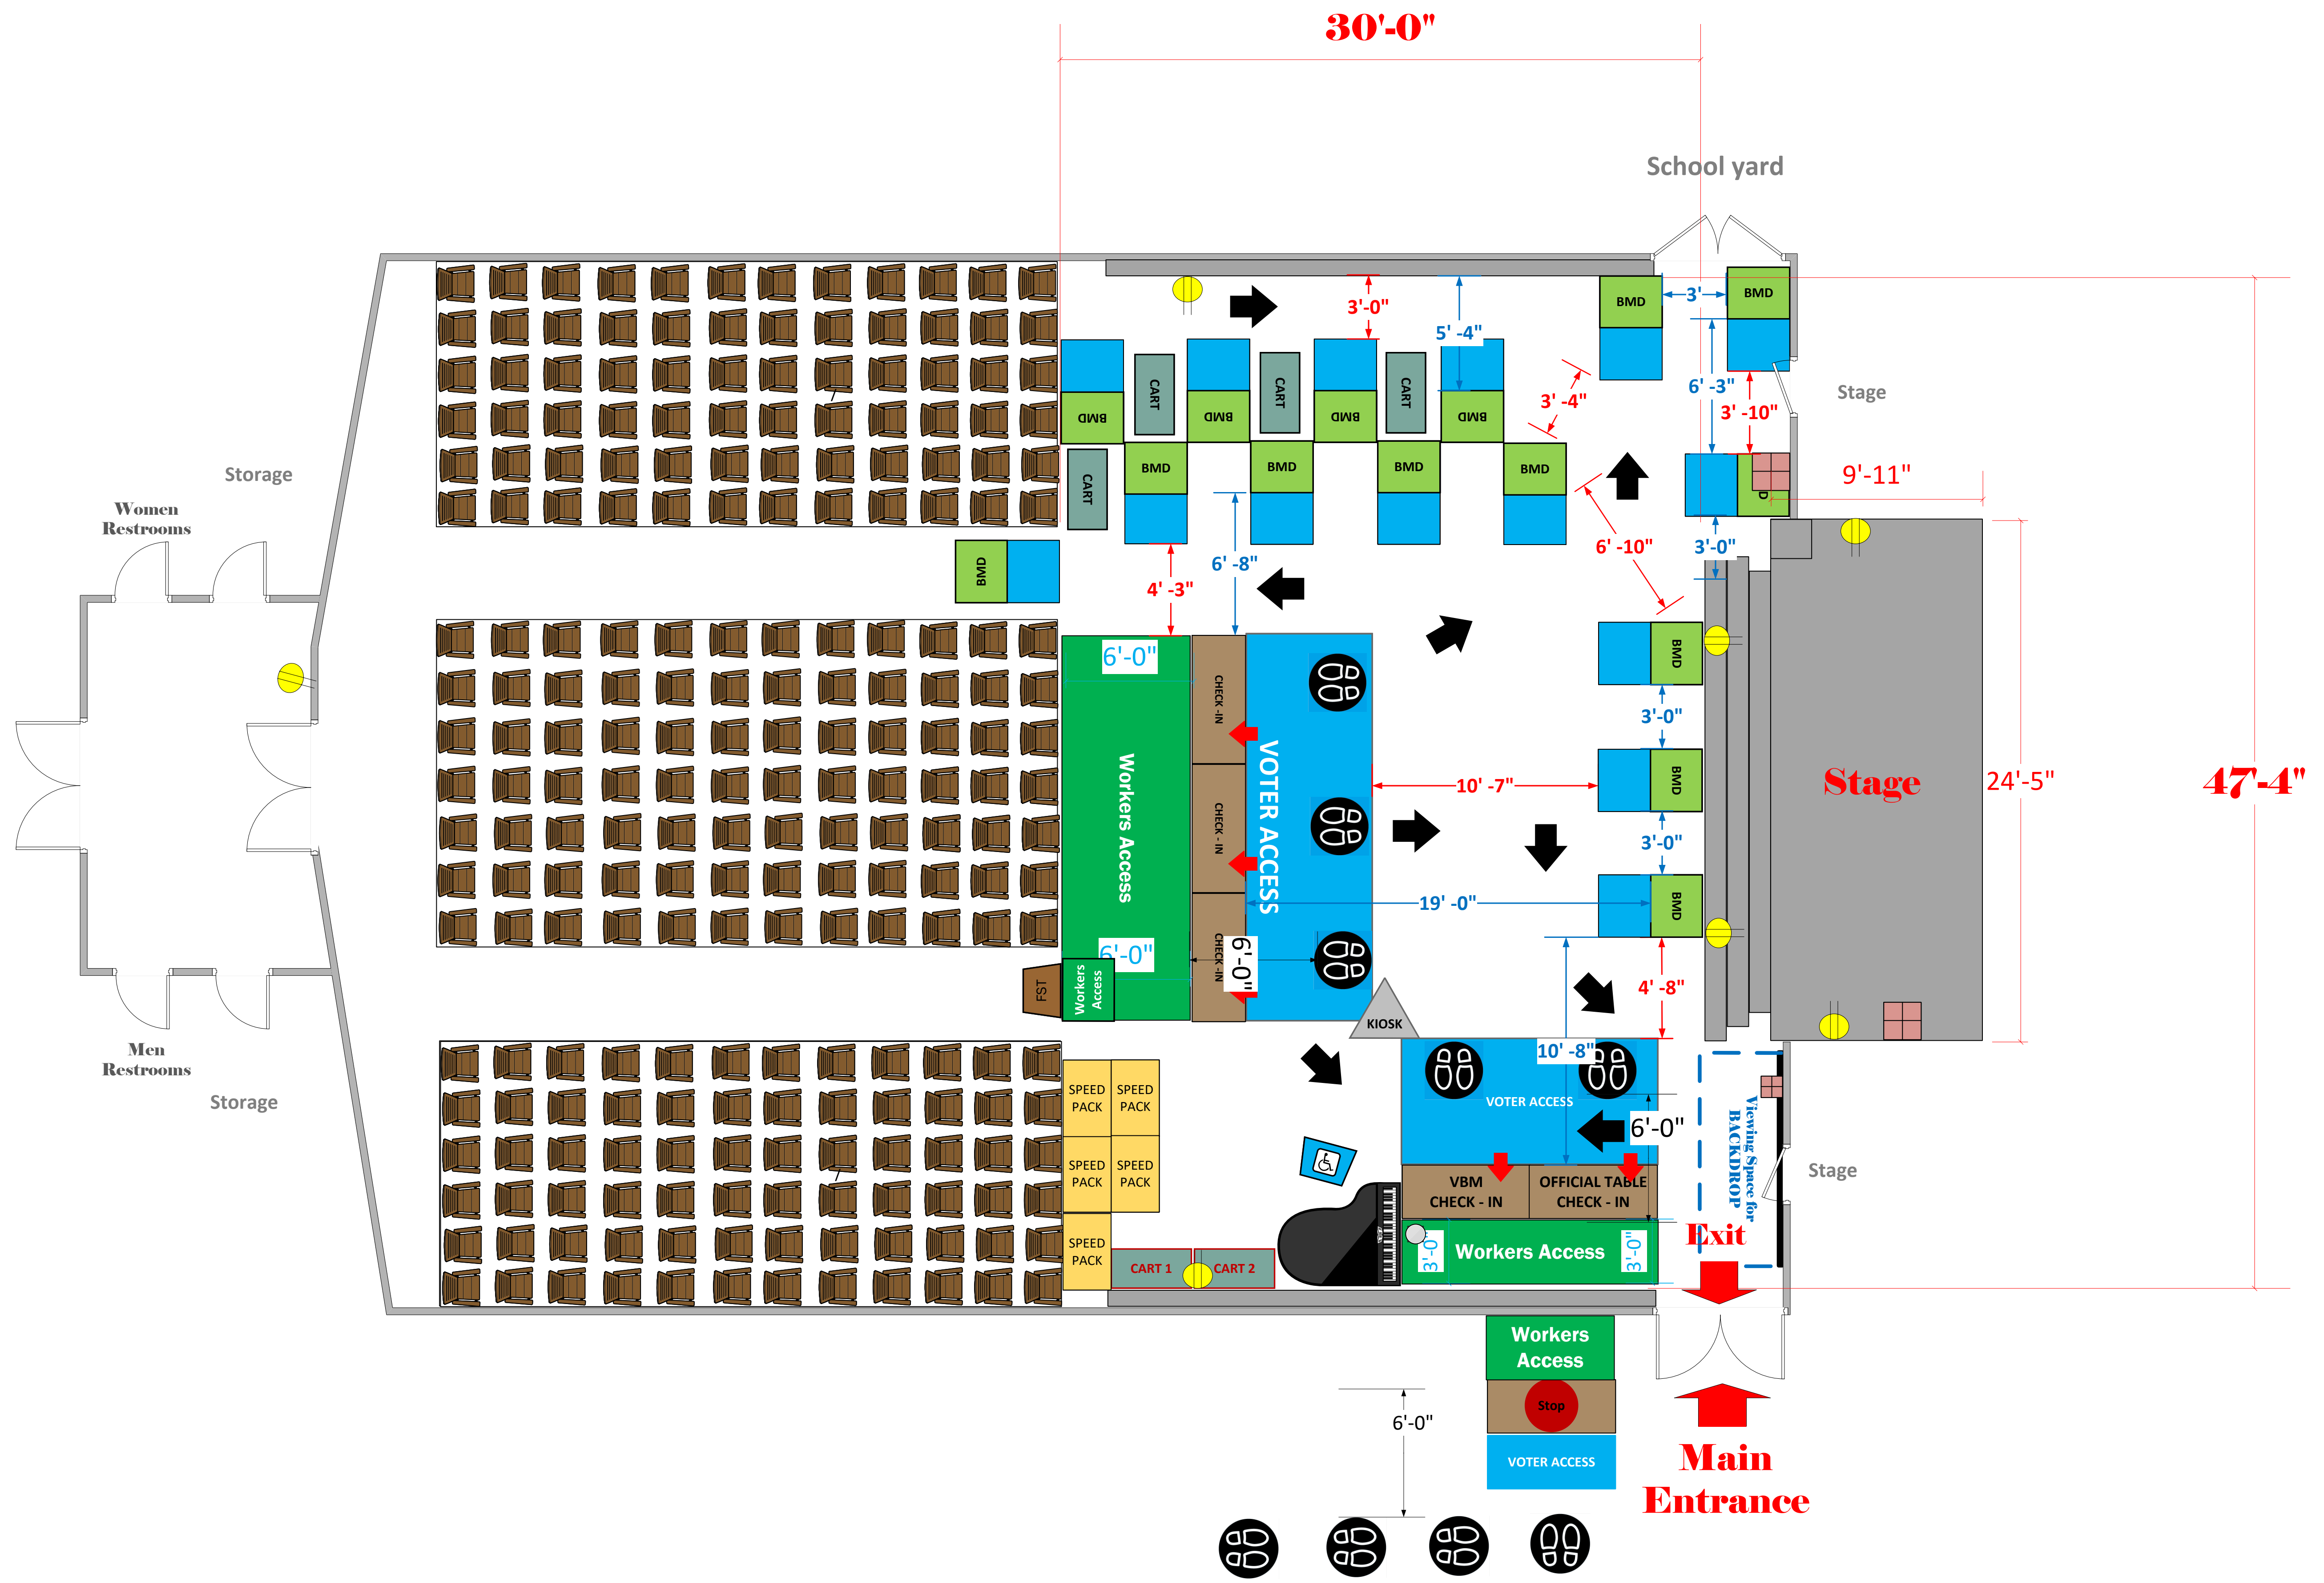

Auditorium & Stage (1636 Sq. Ft)

LEGEND

Room Size	Dimension: 30' x 47'	Sq. Ft: 1,636
EPB	Primary: 5	Secondary: Pending
BMD	Total: 15	Actual: 15
Circuits	Total: Pending	Usable: Pending
Floor Decals		
BALLOT MARKING DEVICE		
CHECK IN TABLE		
BMD CART		
BACKDROP		
KIOSK		
POWER OUTLET		
PROTRUDING OBJECT		
ROUTER		
POWER CORDS		

TITLE
93rd St. Elementary School
VC #12346

SCALE
1: 48
DRAWN BY
Roy Welch