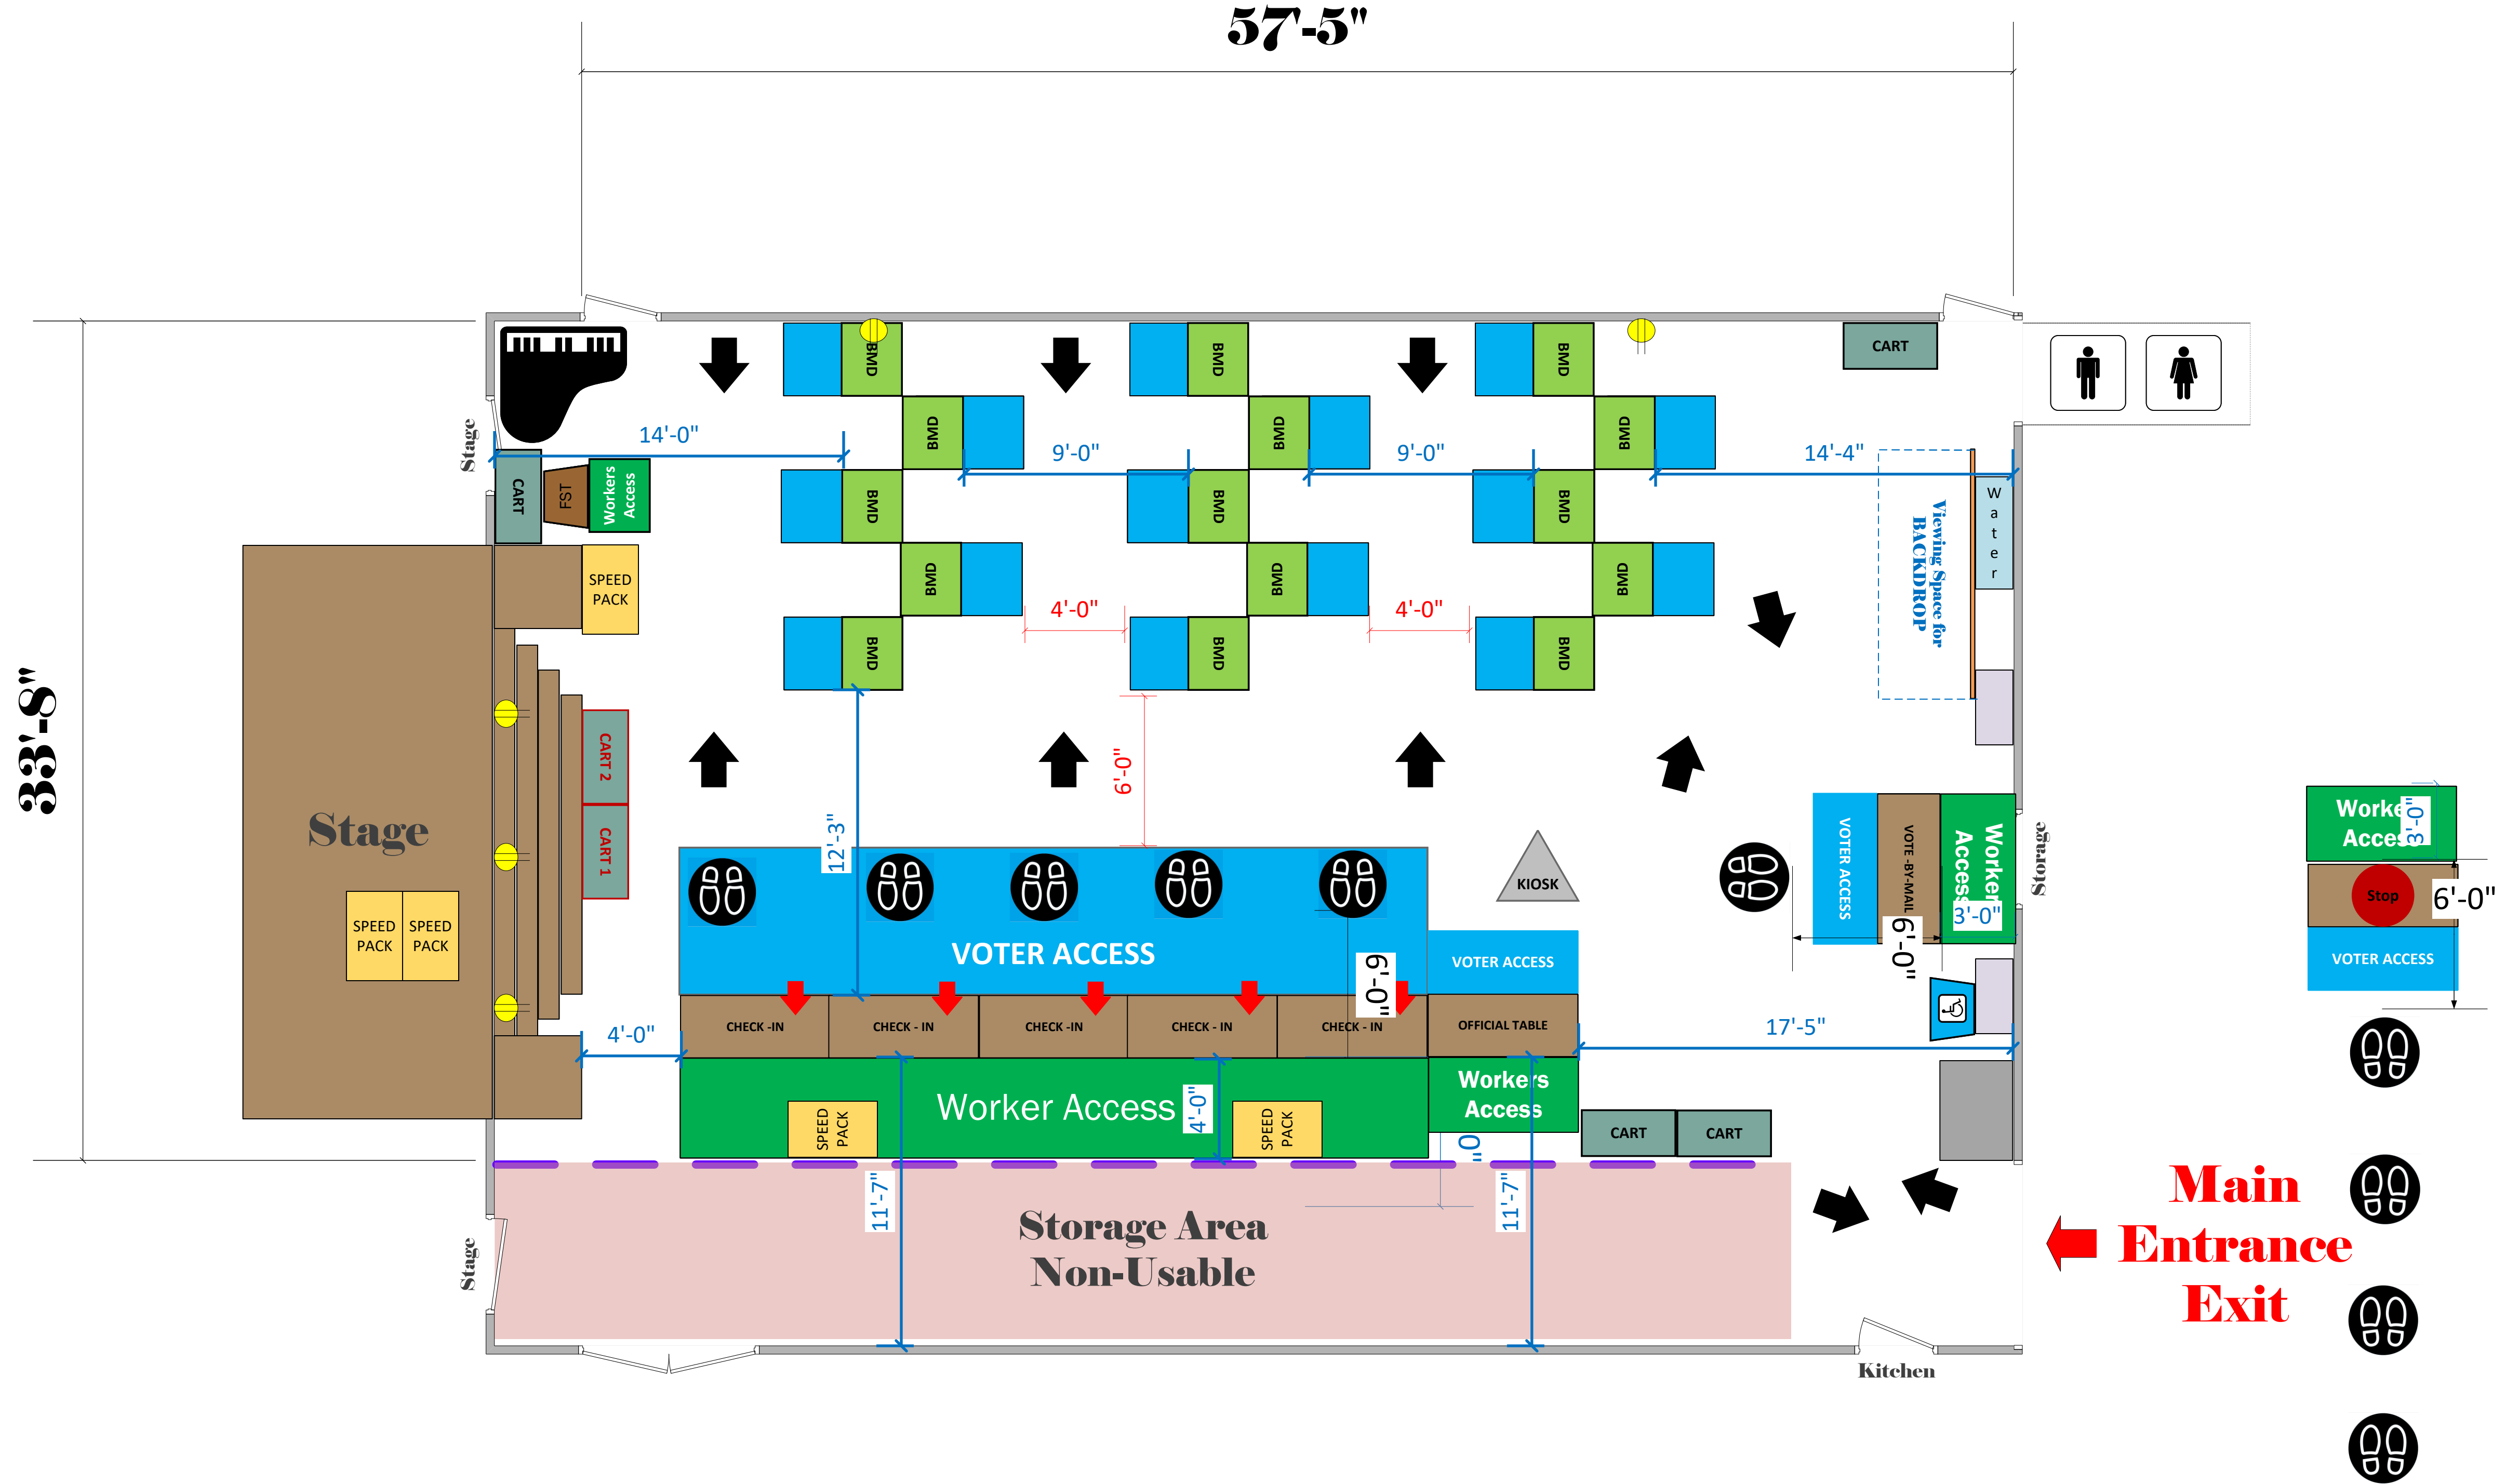

Auditorium and Stage (1,838 Sq. Ft.)

LEGEND

Room Size	Dimension: 57'5" x 33'8"	Sq. Ft: 1,838'
EPB	Primary:	Secondary:
BMD	Total: 15	Actual:
Circuits	Total:	Usable:
Floor Decals		
BALLOT MARKING DEVICE		
CHECK IN TABLE		
BMD CART		
BACKDROP		
KIOSK		
POWER OUTLET		
PROTRUDING OBJECT		
ROUTER		
POWER CORDS		

TITLE **Brentwood Science
Magnet School
VC ID# 12389**

SCALE	1:48
DRAWN BY	David Chaparro