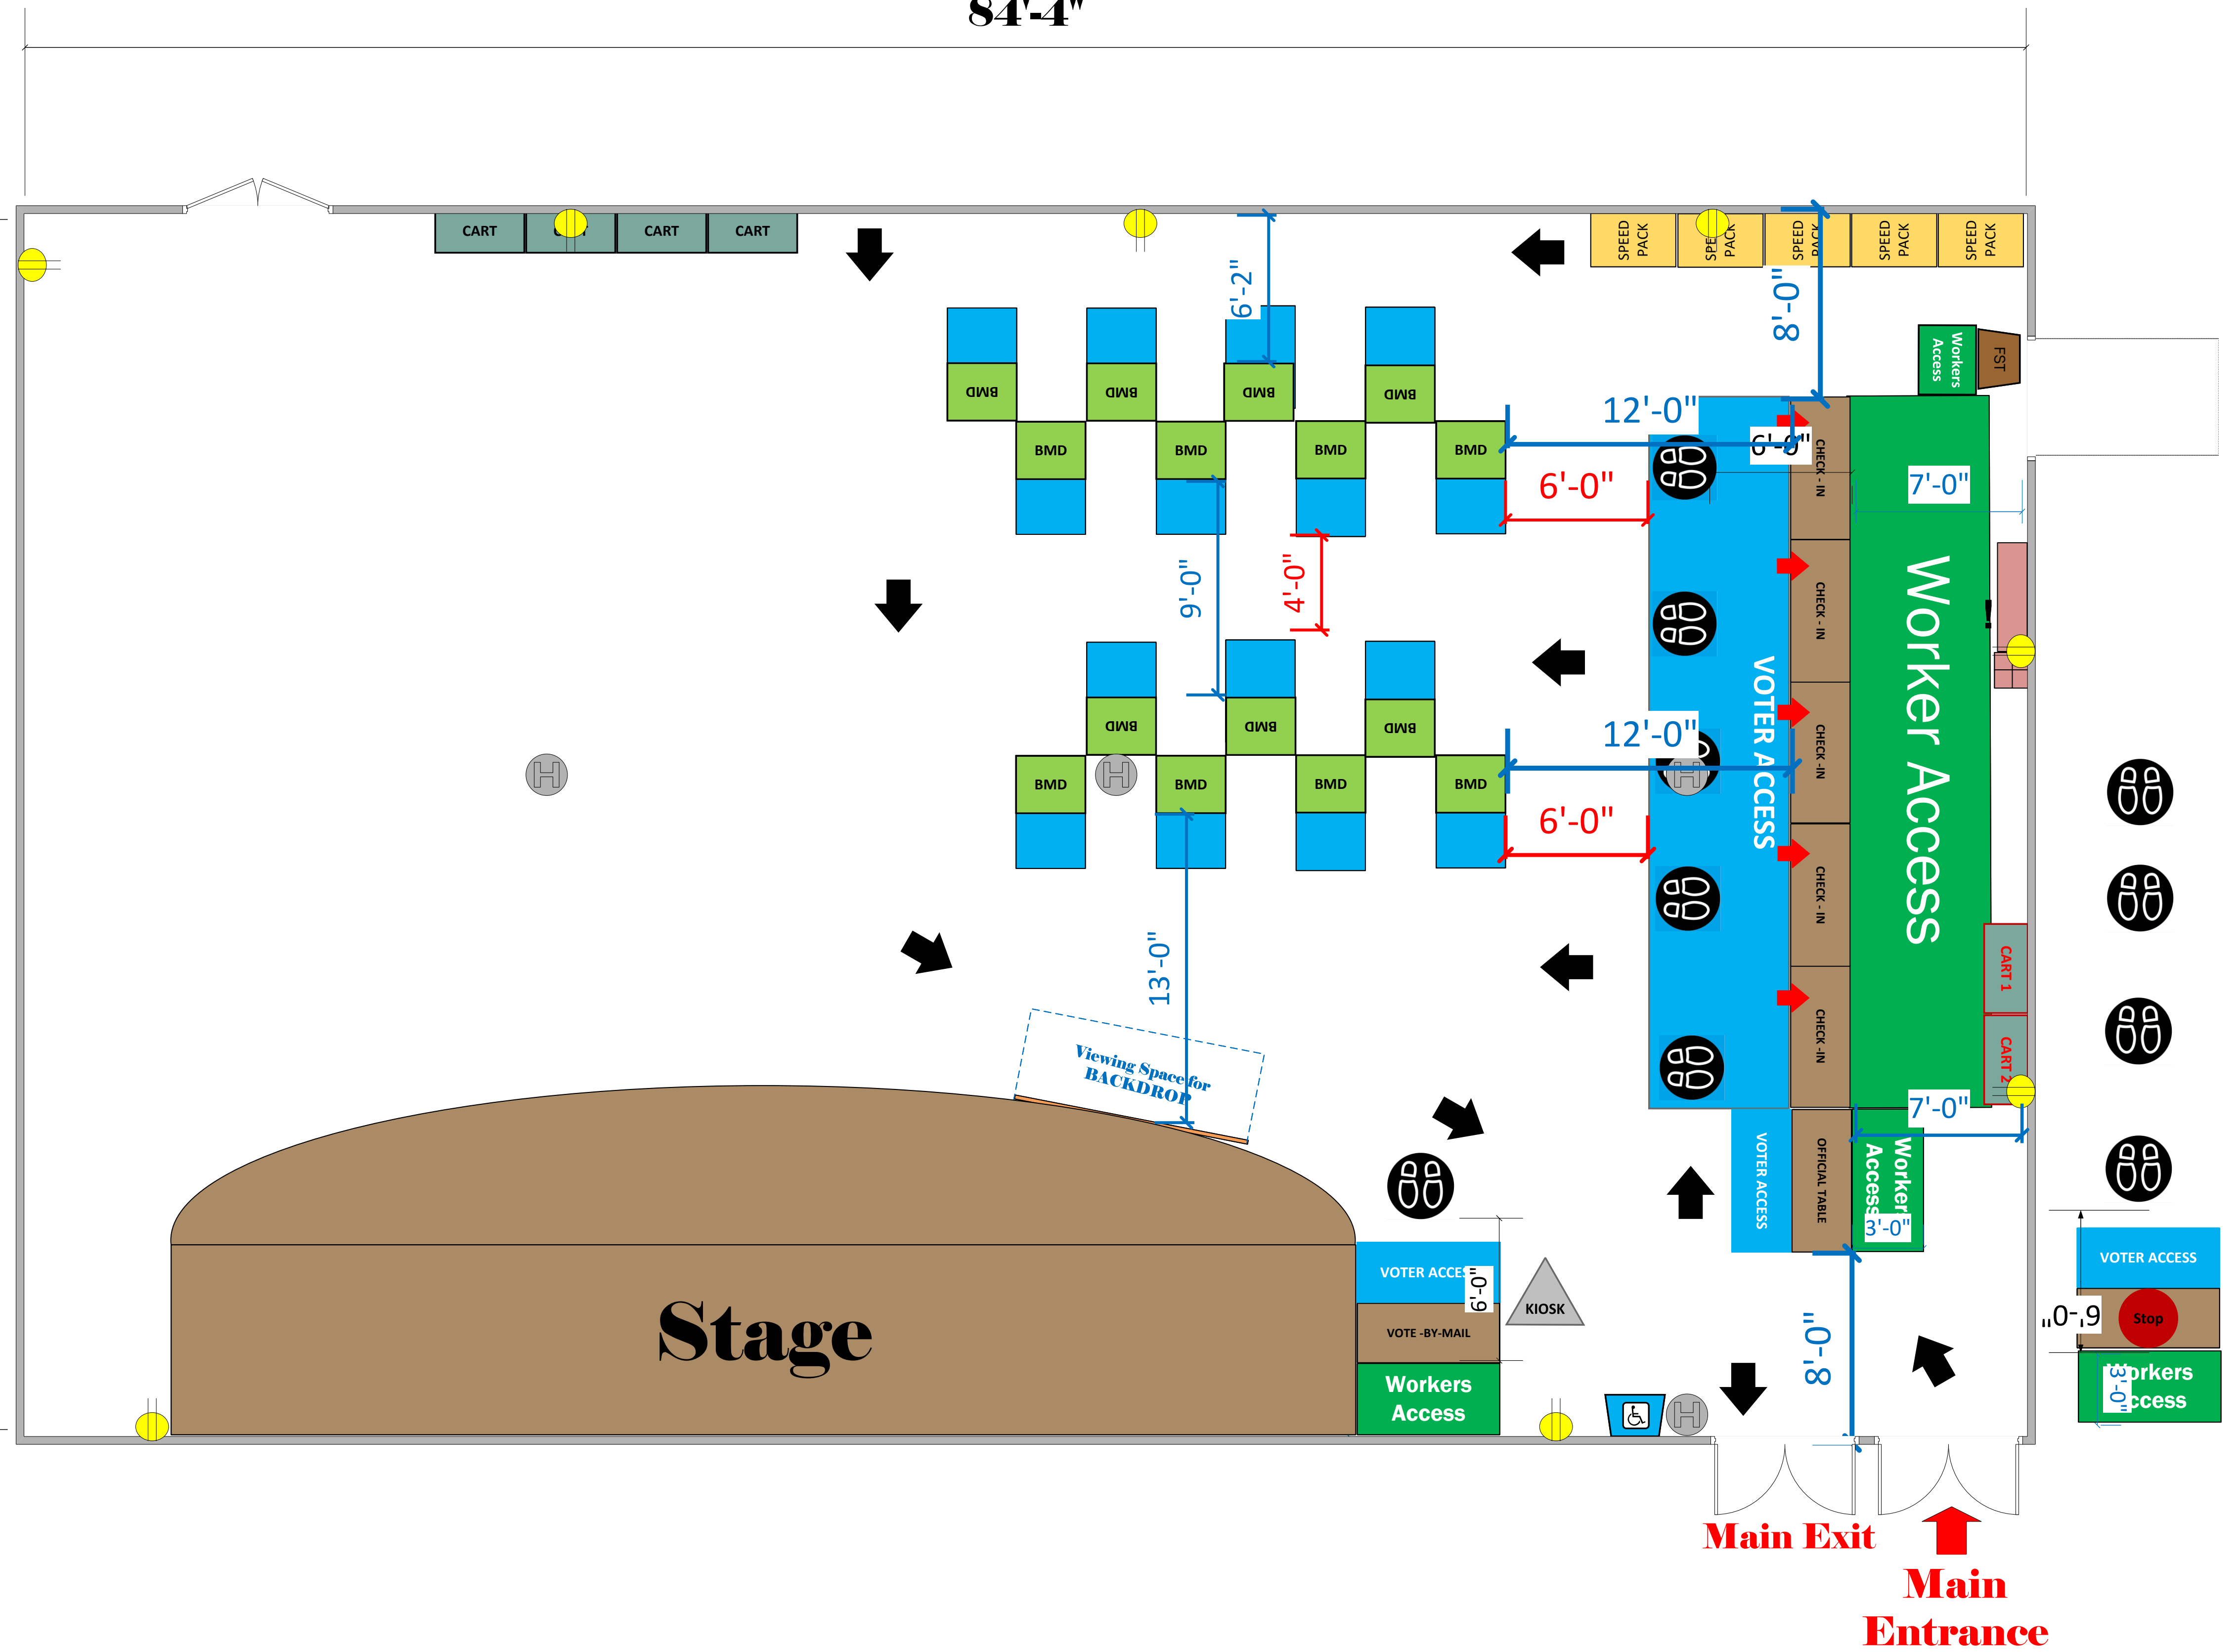

# Auditorium

(3,586 Usable Sq. Ft.)

## LEGEND

Room Size	Dimension: 51' x 84'	Sq. Ft: 3586
EPB	Primary:	Secondary:
BMD	Total: 15	Actual: 15
Circuits	Total:	Usable:
Floor Decals		
BALLOT MARKING DEVICE		
CHECK IN TABLE		
BMD CART		
BACKDROP		
KIOSK		
POWER OUTLET		
PROTRUDING OBJECT		
ROUTER		
POWER CORDS		

51'-0"

84'-4"

**Long Beach Senior Center**  
VC ID# 12395

TITLE	SCALE
	1:48
DRAWN BY	
	Ryan Rivas