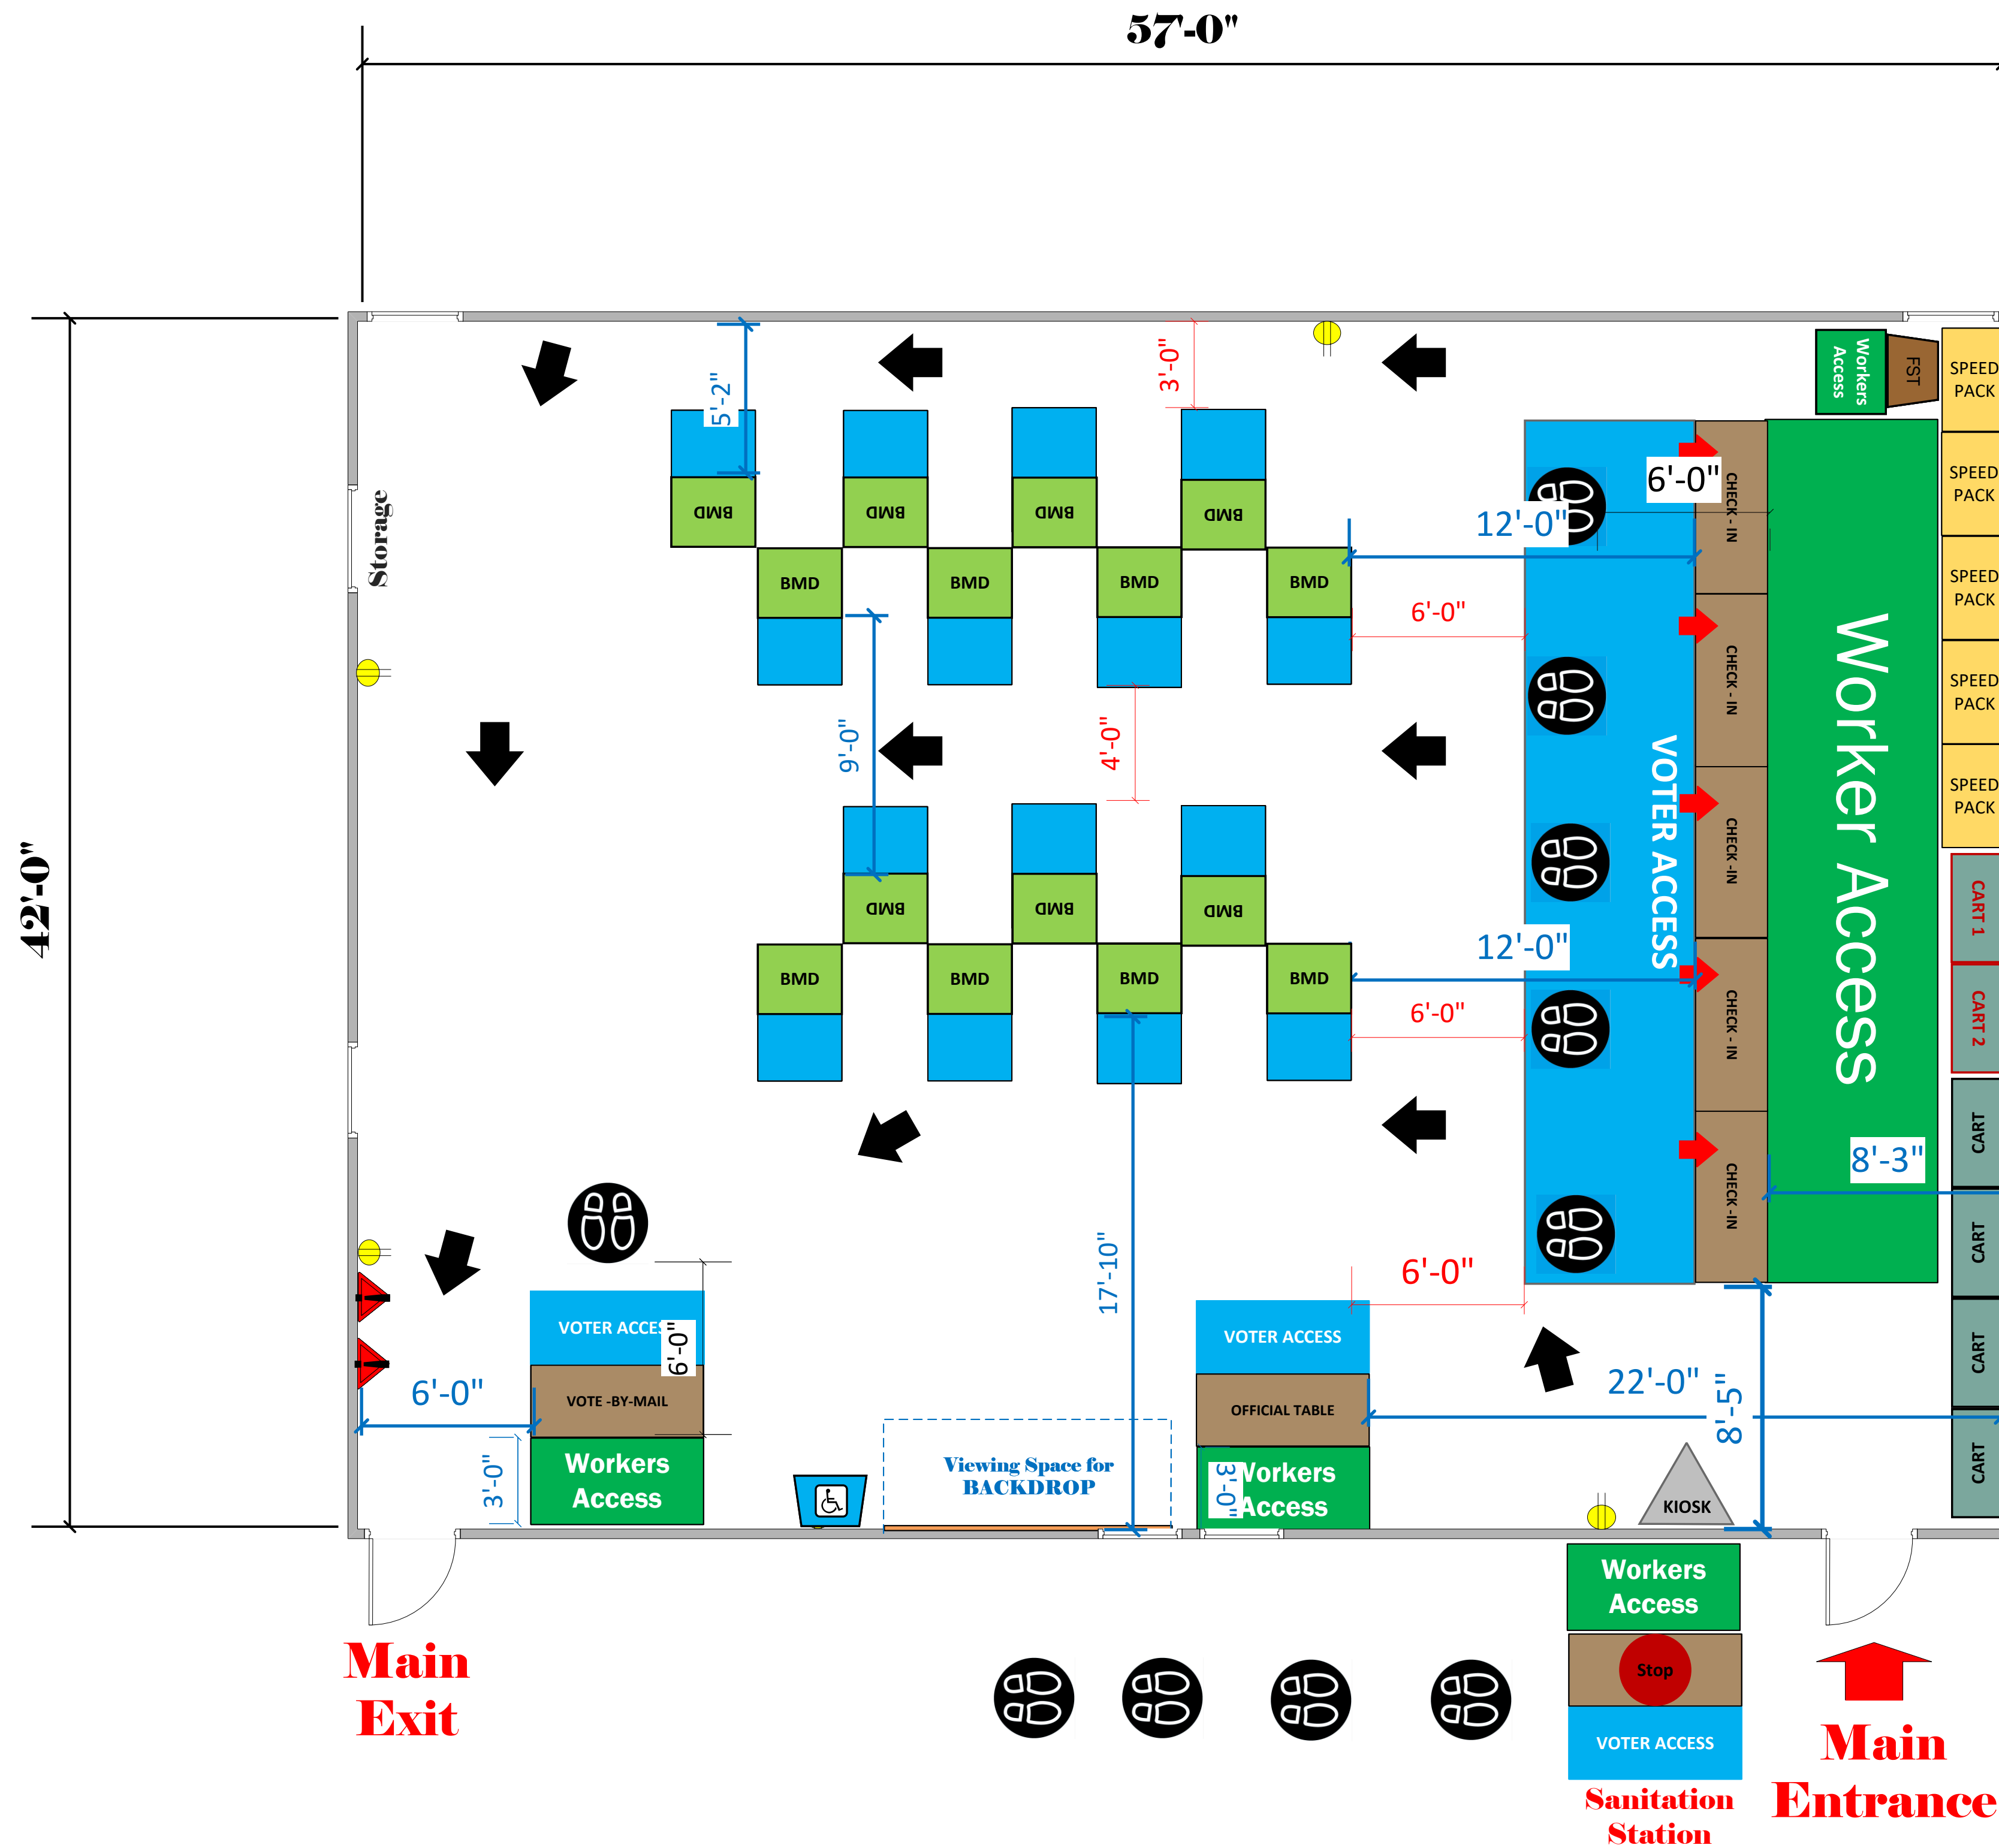

MPR (2,394 Sq. Ft.)

LEGEND

Room Size	Dimension: 57' x 42'	Sq. Ft.: 2,394'
EPB	Primary:	Secondary:
BMD	Total: 15	Actual: 15
Circuits	Total:	Usable:
Floor Decals		
BALLOT MARKING DEVICE		
CHECK IN TABLE		
BMD CART		
BACKDROP		
KIOSK		
POWER OUTLET		
PROTRUDING OBJECT		
ROUTER		
POWER CORDS		

Glendale Church
of Christ
VC ID# 12401

SCALE	1: 48
DRAWN BY	Ryan Rivas