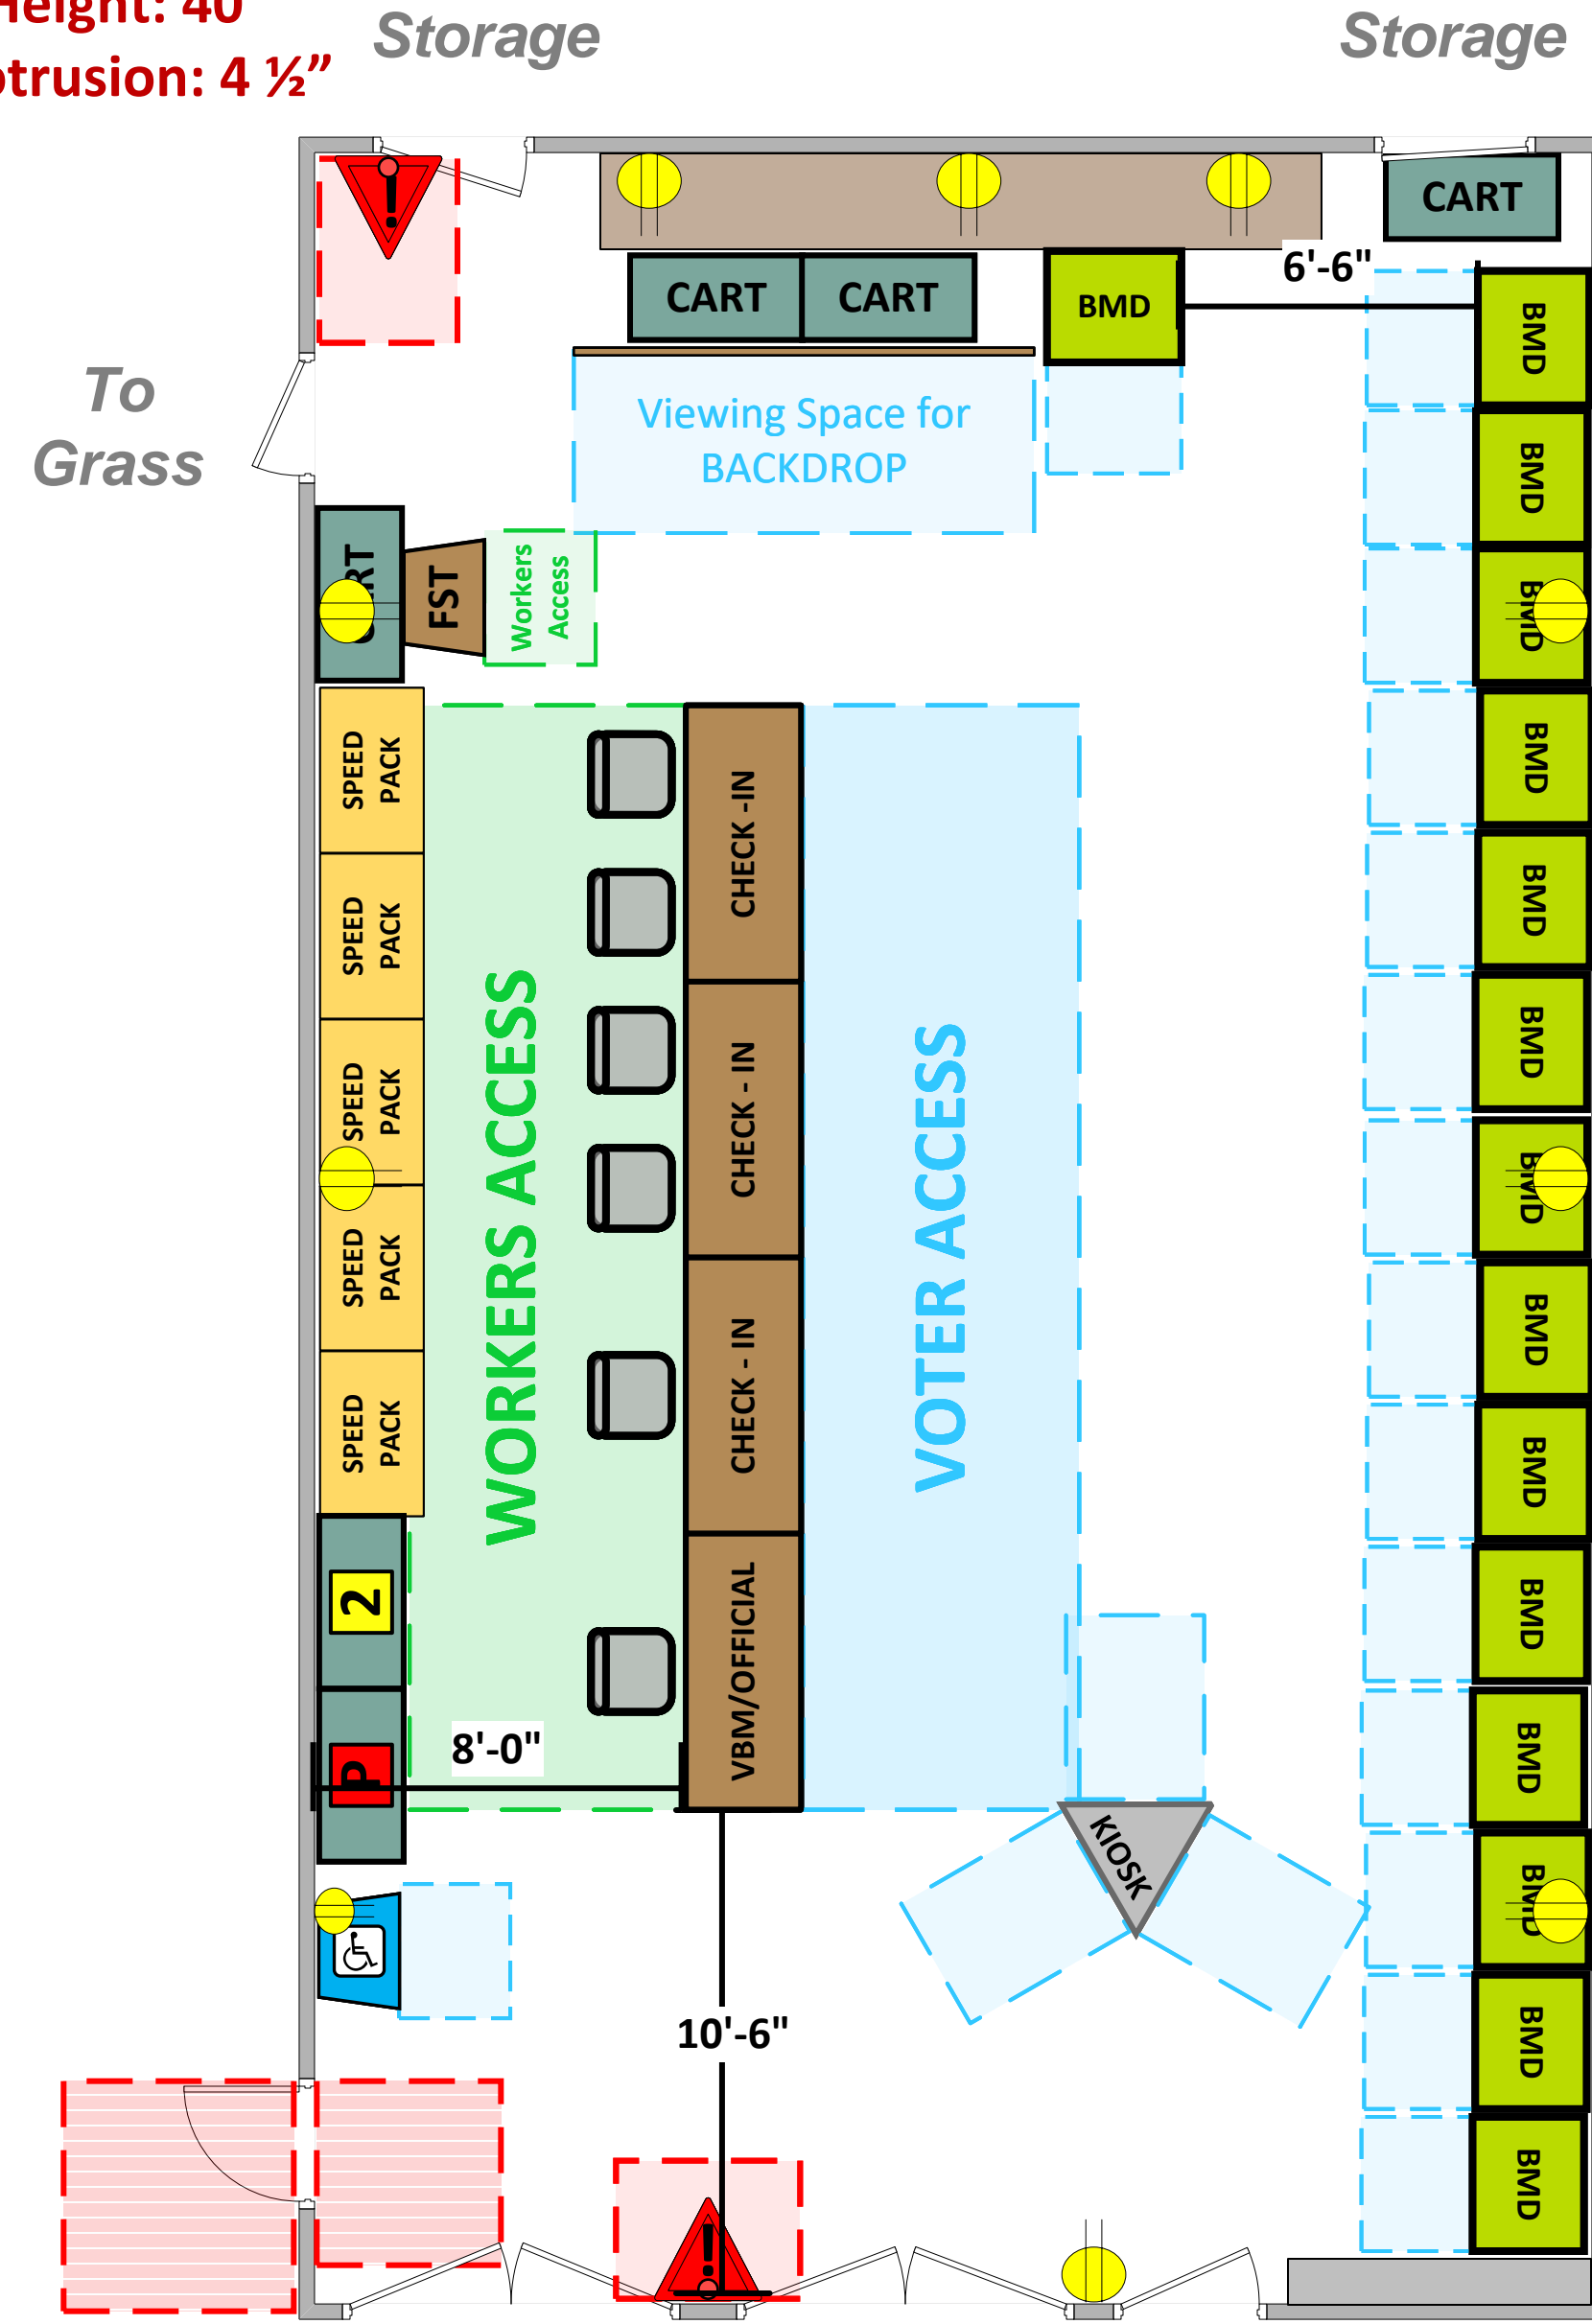

# Activity Room (1,212 Sq. Ft.)

27'-9"

Fire Extinguisher  
Height: 40"  
Protrusion: 4 1/2"

46'-9"

Entrance/  
Exit

## LEGEND

Room Size	Dimension: 27'9" X 46'9"	Sq. Ft: 1,212
Number of BMDs	15	
POWER OUTLET		
PROTRUDING OBJECT		
Do Not Block Area		

VCID 12407  
Carriage Crest Park

**Each chair at a CHECK-IN station equals one ePollbook**

Equipment By: <b>Ryan Rivas</b>	Date: <b>01/14/24</b>
Skeleton Drawn By: <b>Dustin Fuller</b>	Date: <b>11/16/2023</b>
Scale: <b>1/4" inches = 1' Ft.</b>	