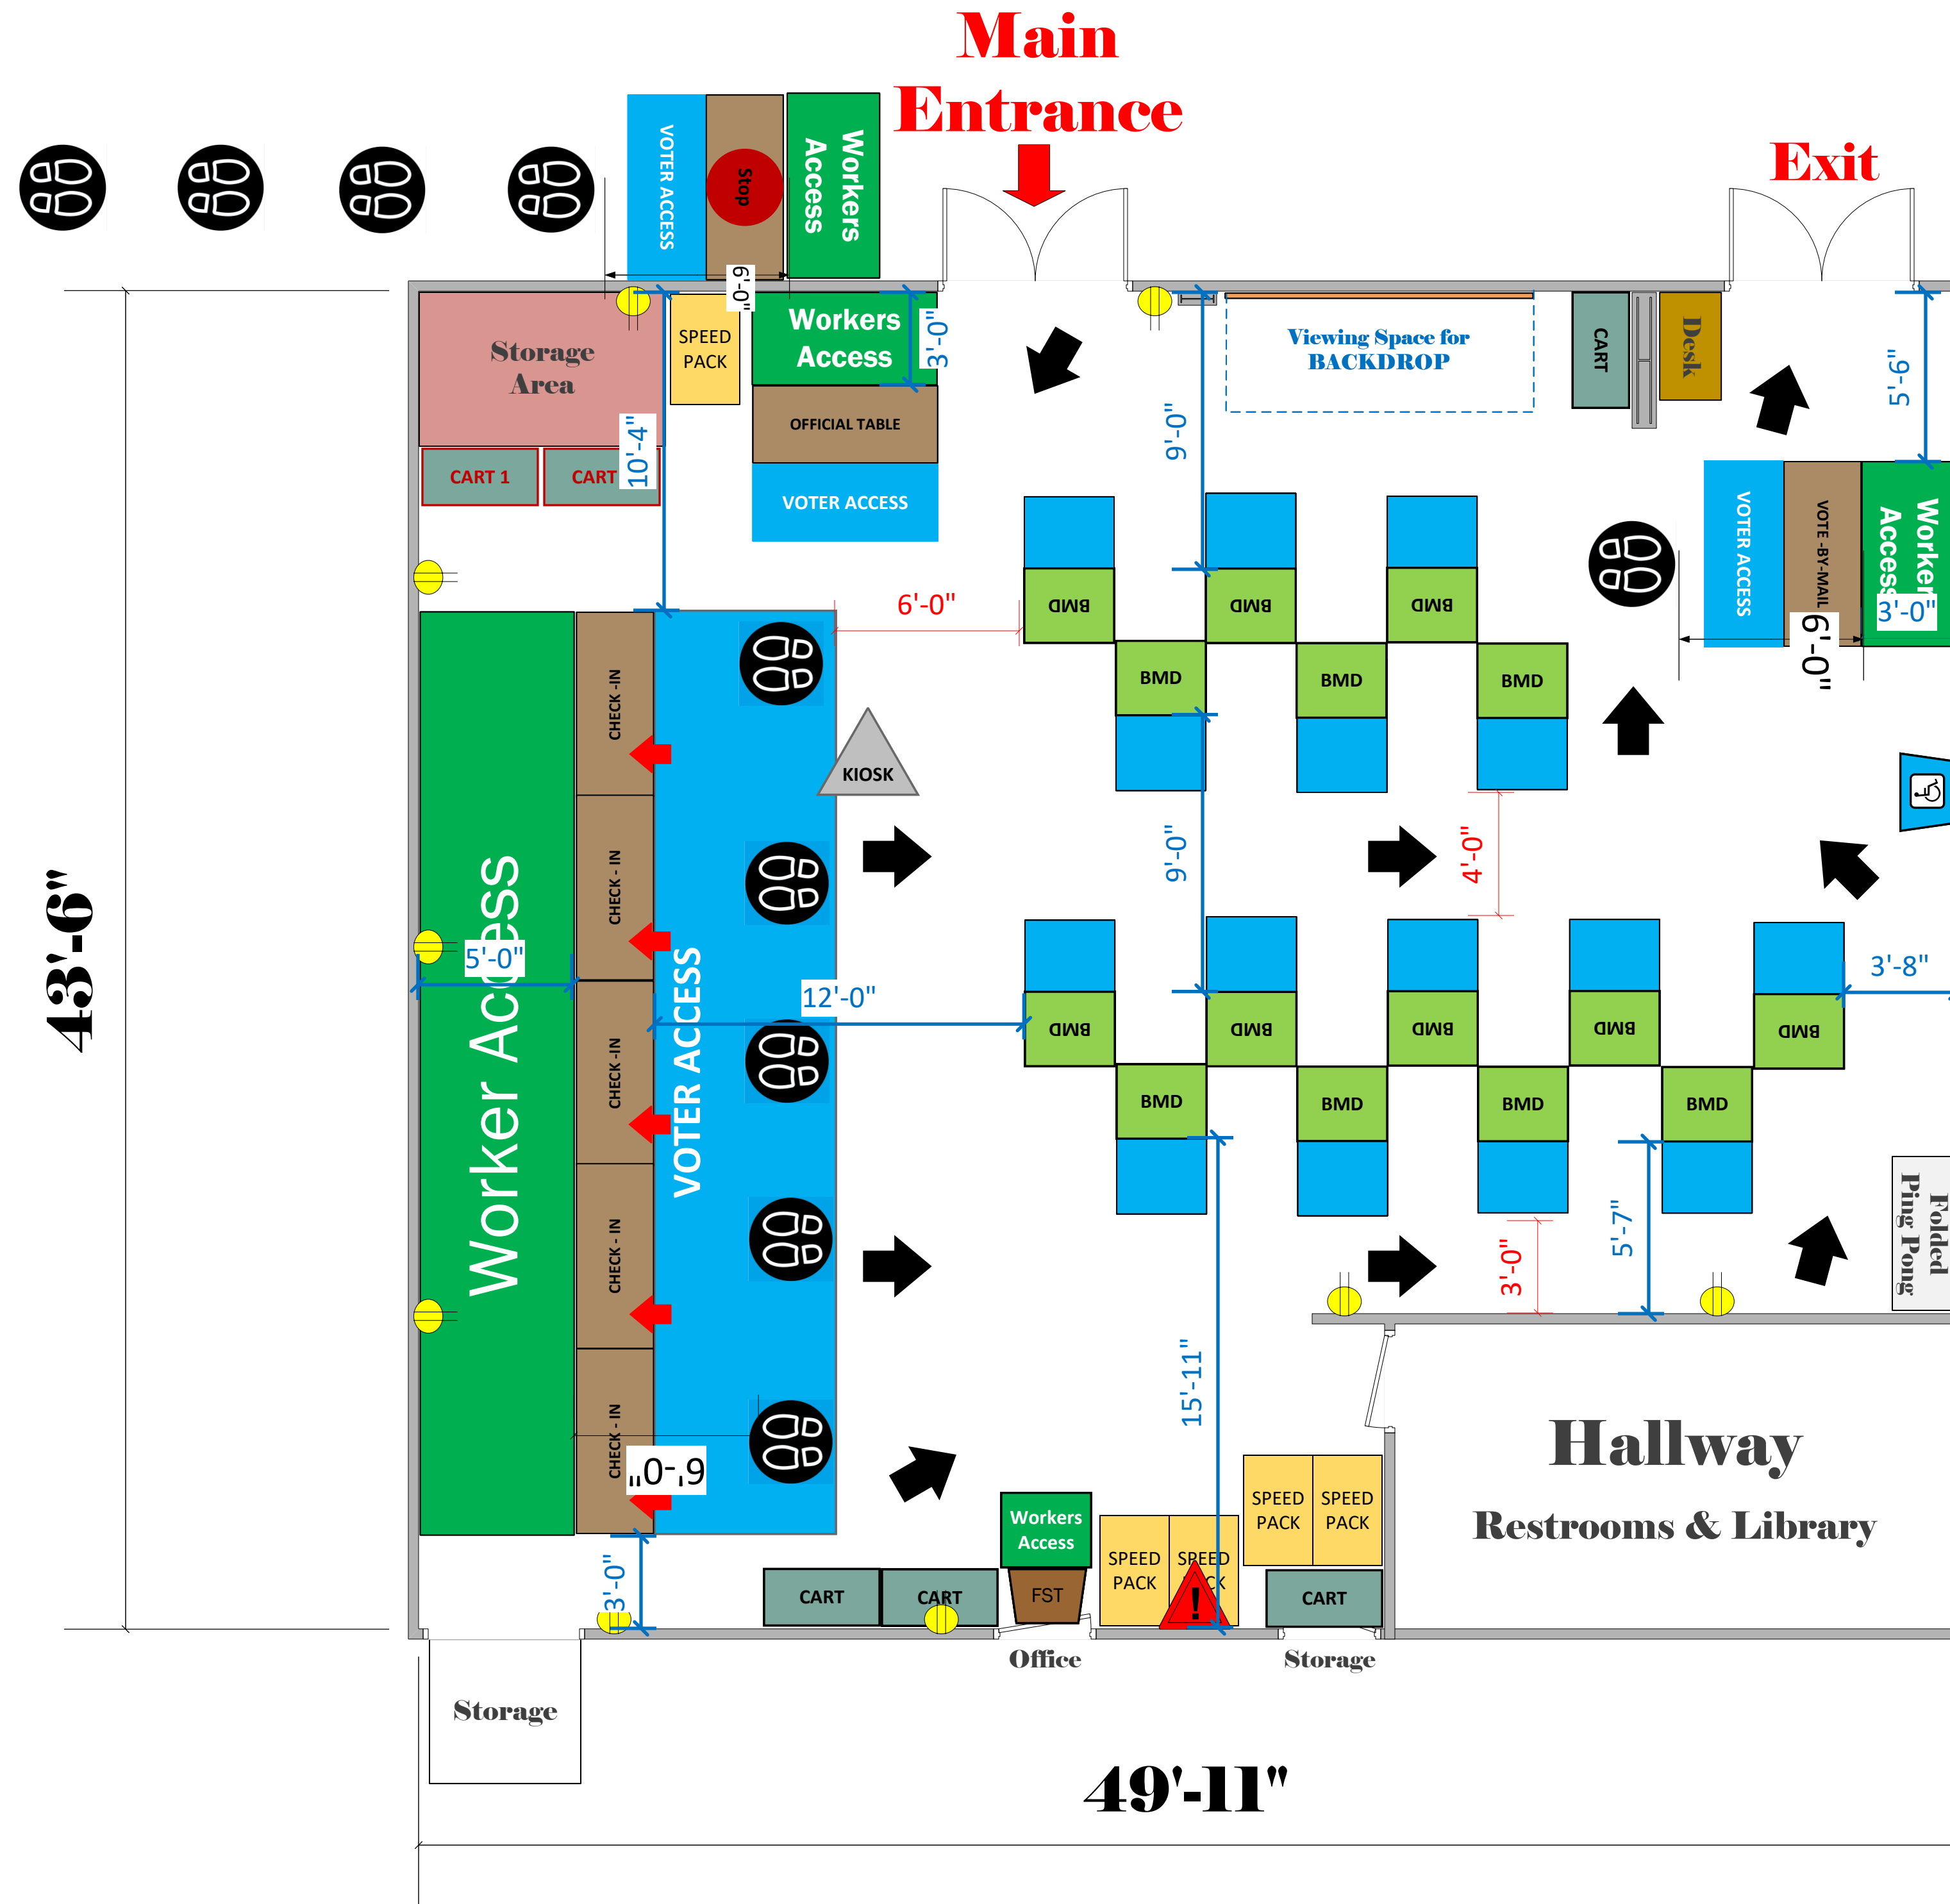

Community Room

(1,895 Usable Sq. Ft.)

LEGEND

Room Size	Dimension: 49'11" x 43'6"	Sq. Ft. 2,171'
EPB	Primary:	Secondary:
BMD	Total: 15	Actual:
Circuits	Total:	Usable:
Floor Decals		
BALLOT MARKING DEVICE		
CHECK IN TABLE		
BMD CART		
BACKDROP		
KIOSK		
POWER OUTLET		
PROTRUDING OBJECT		
ROUTER		
POWER CORDS		

Chet Holifield Park
VC ID# 12420

SCALE	1:48
DRAWN BY	David Chaparro