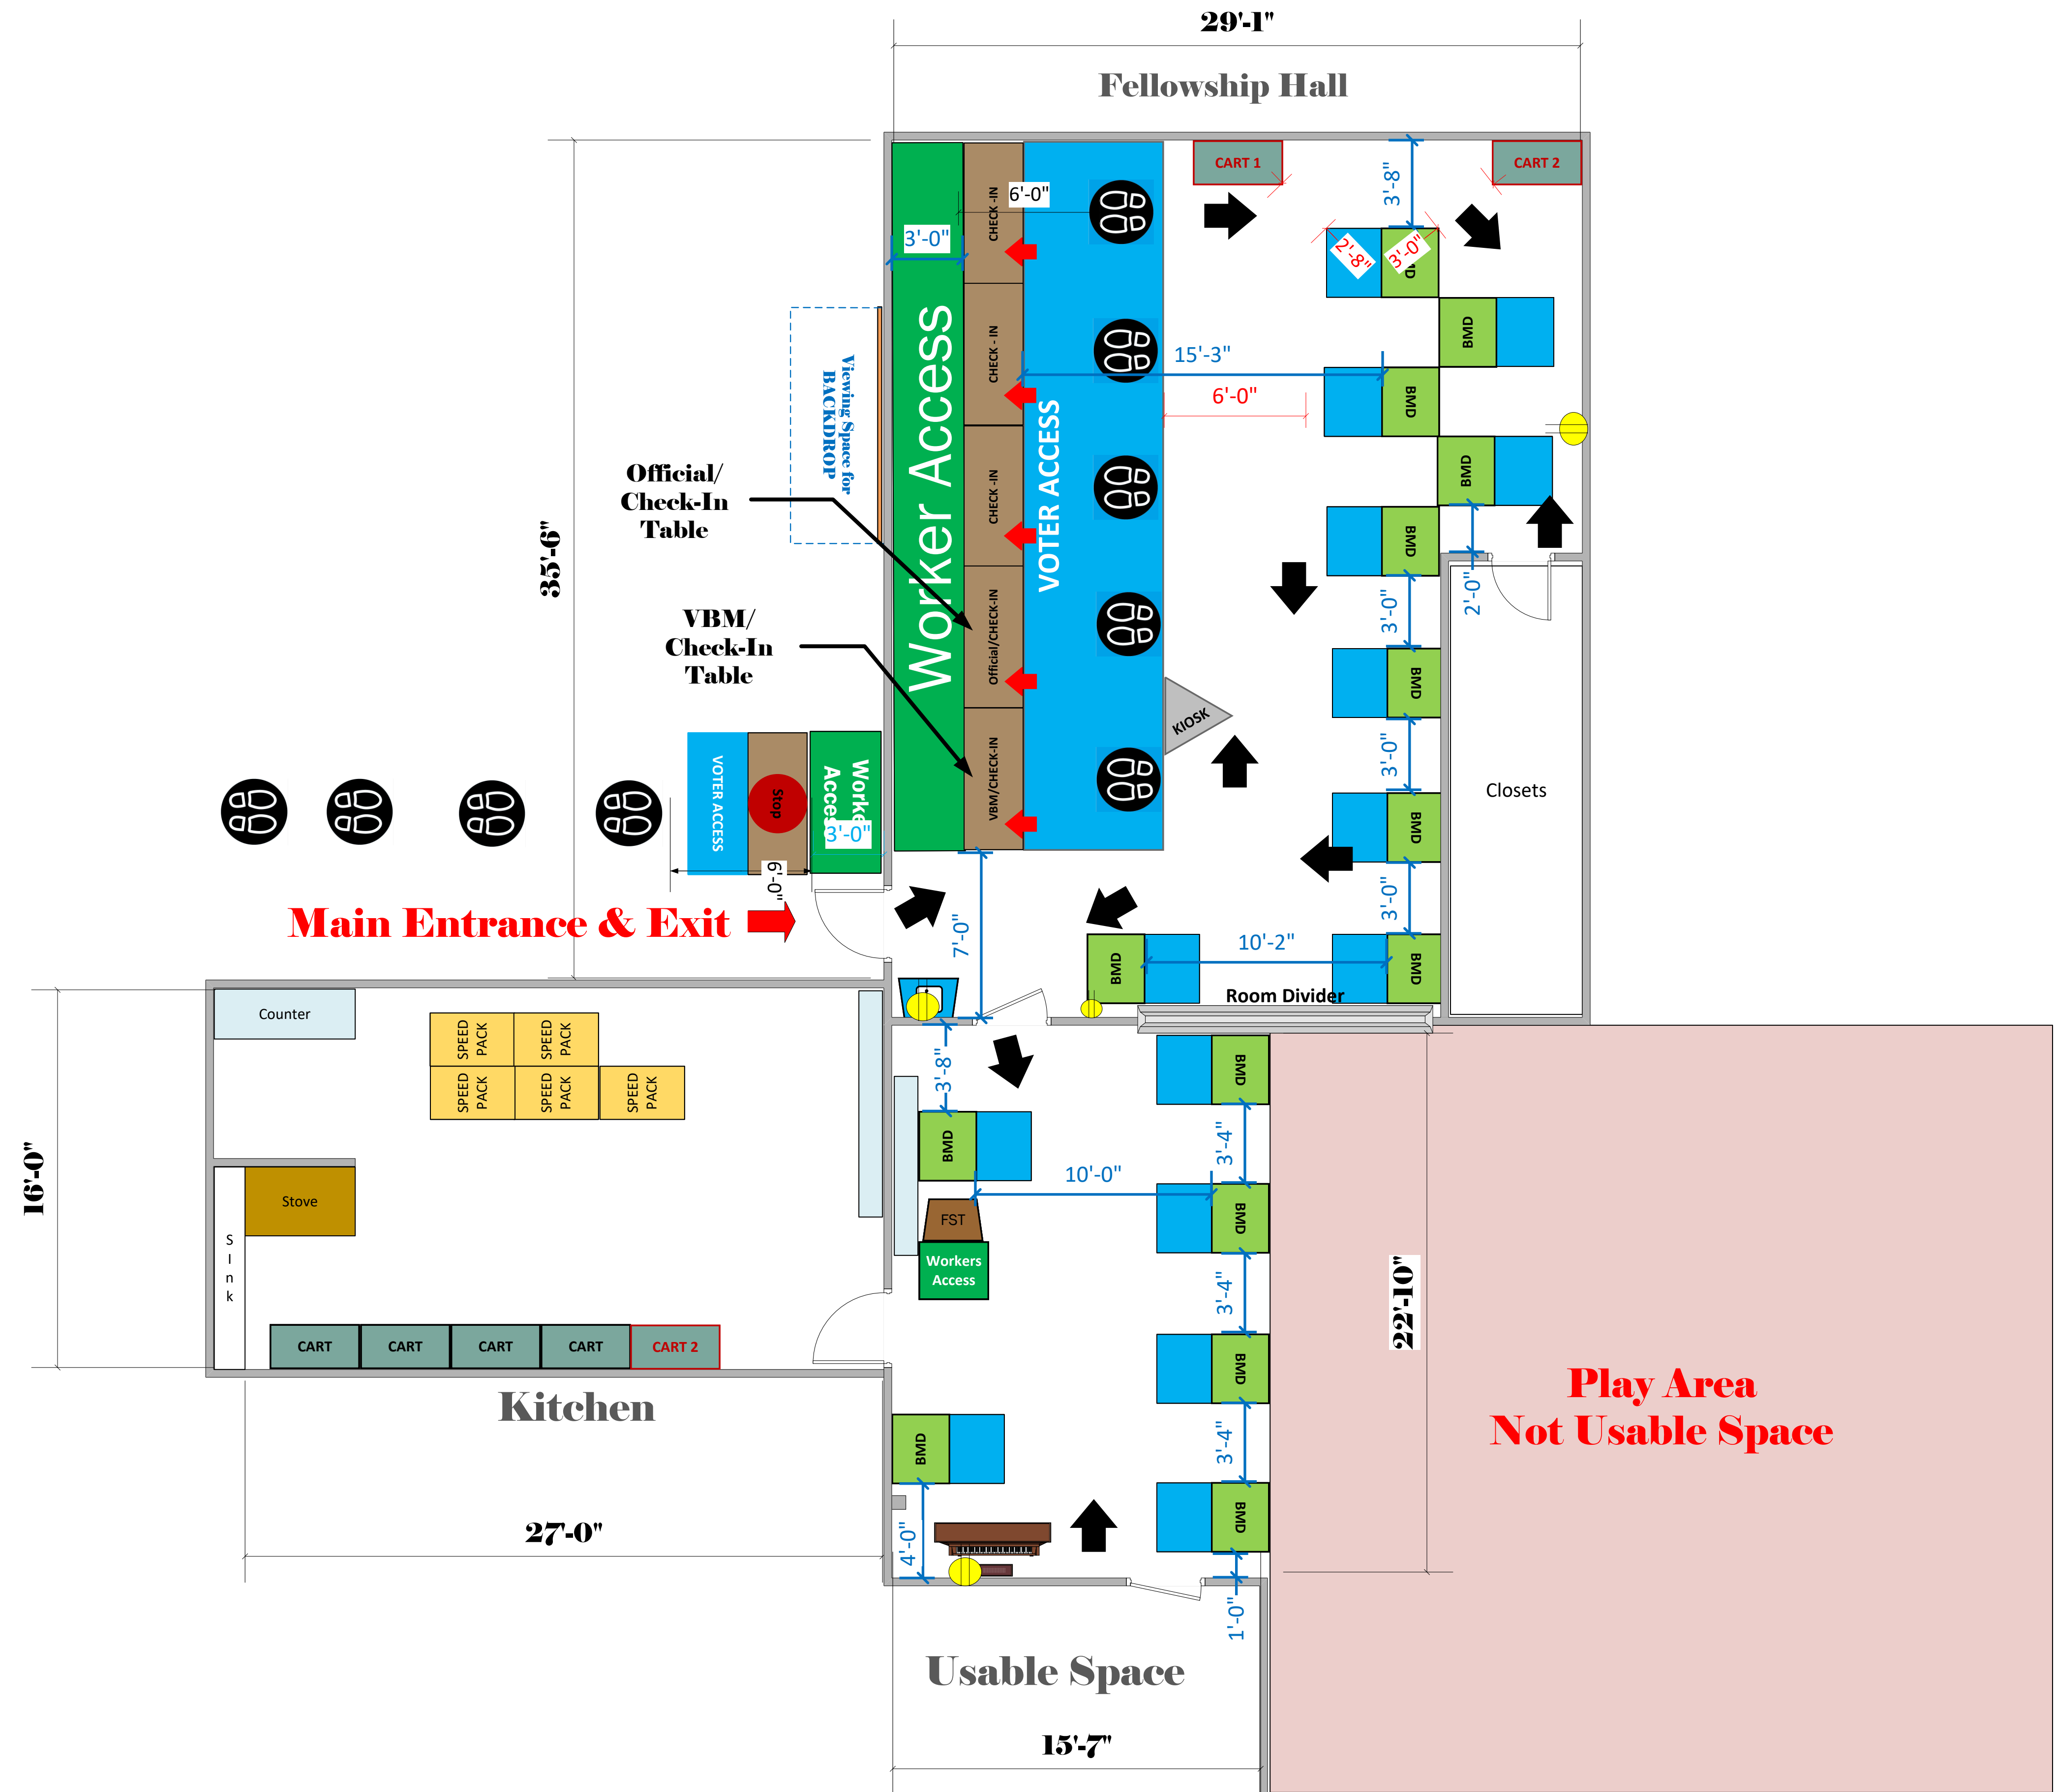

Fellowship Hall

(1,598 Sq. Ft.)

LEGEND

Room Size	Dimension: See Calculations	Sq. Ft: 1,598'
EPB	Primary:	Secondary:
BMD	Total: 15	Actual:
Circuits	Total:	Usable:
Floor Decals		
BALLOT MARKING DEVICE		
CHECK IN TABLE		
BMD CART		
BACKDROP		
KIOSK		
POWER OUTLET		
PROTRUDING OBJECT		
ROUTER		
POWER CORDS		

**Woodland Hills
Presbyterian Church
VC ID# 12428**

SCALE: 1: 48
DRAWN BY: David Chaparro