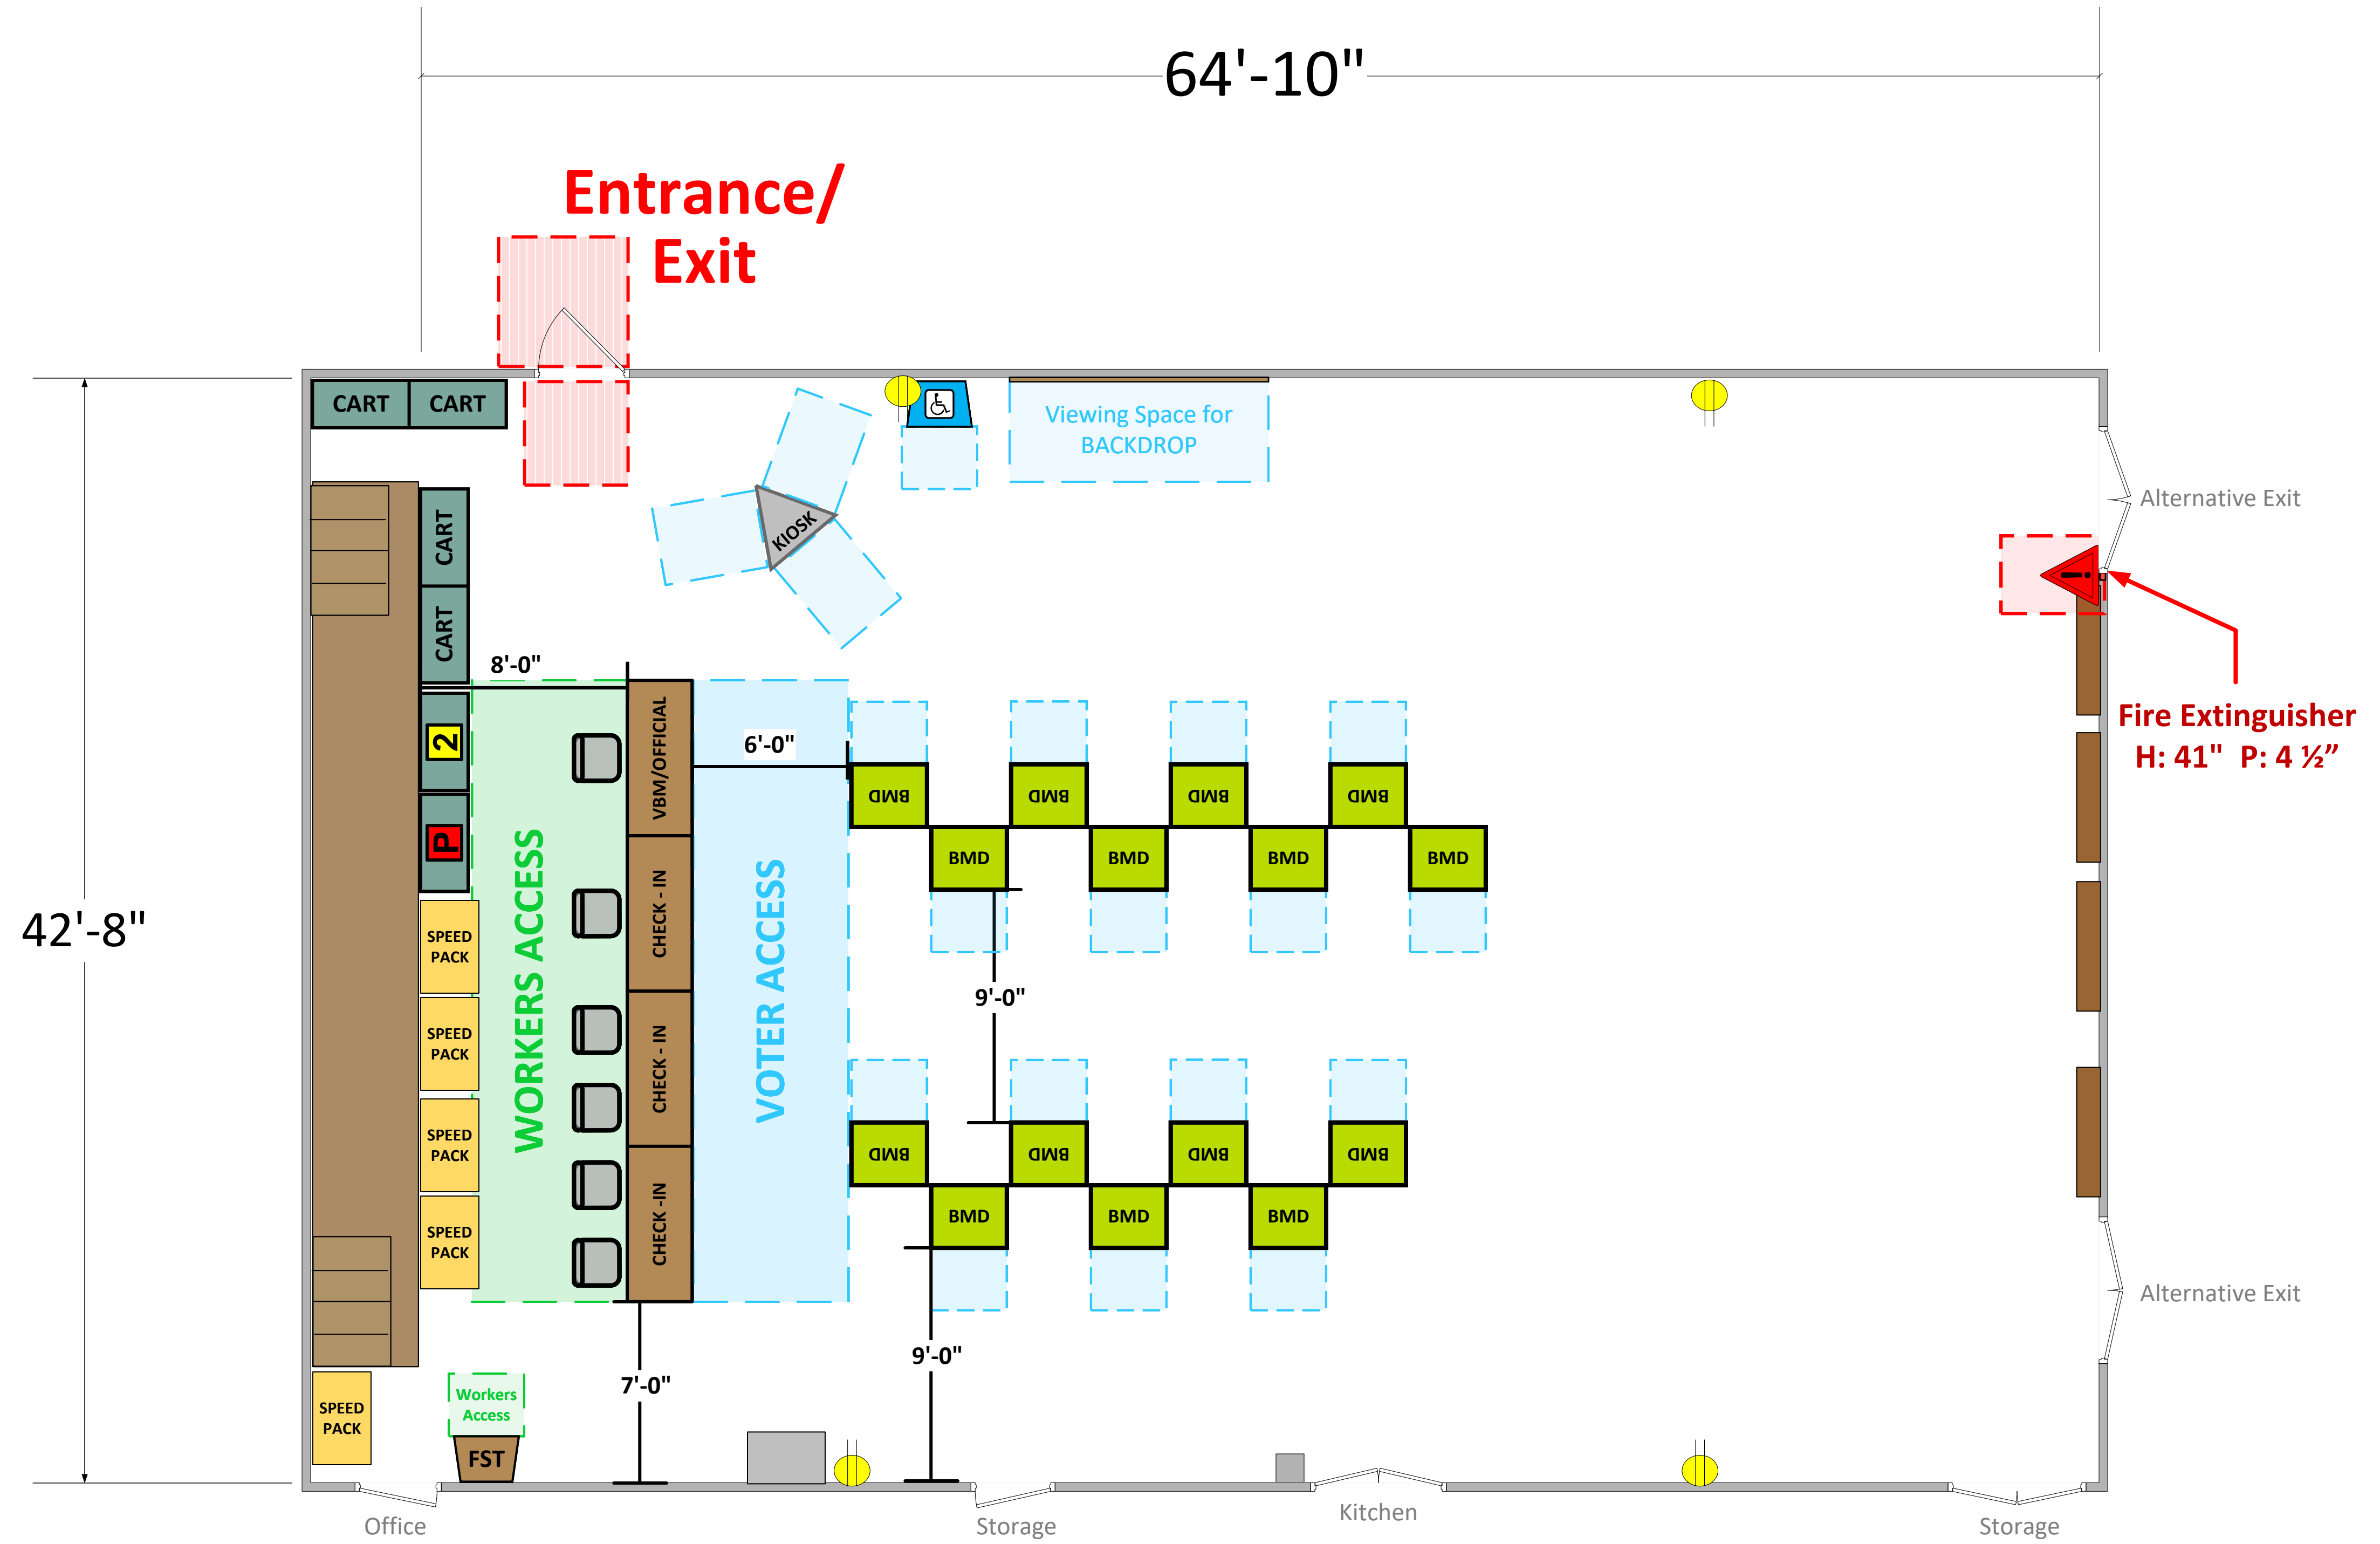

Auditorium

(2,766 Usable Sq. Ft.)

LEGEND

Room Size	Dimension: 64'10 x 42'8"	Sq. Ft: 2,766'
Number of BMDs	15	
POWER OUTLET		
PROTRUDING OBJECT		
Do Not Block Area		

TITLE

VCID 12476
El Robles Intermediate School

Each chair at a CHECK-IN station equals one ePollbook

Equipment By:	Date:
David Chaparro	01/19/24
Skeleton Drawn By:	Date:
William Monarrez	01/19/24
Scale:	
1/4" inches = 1' Ft.	