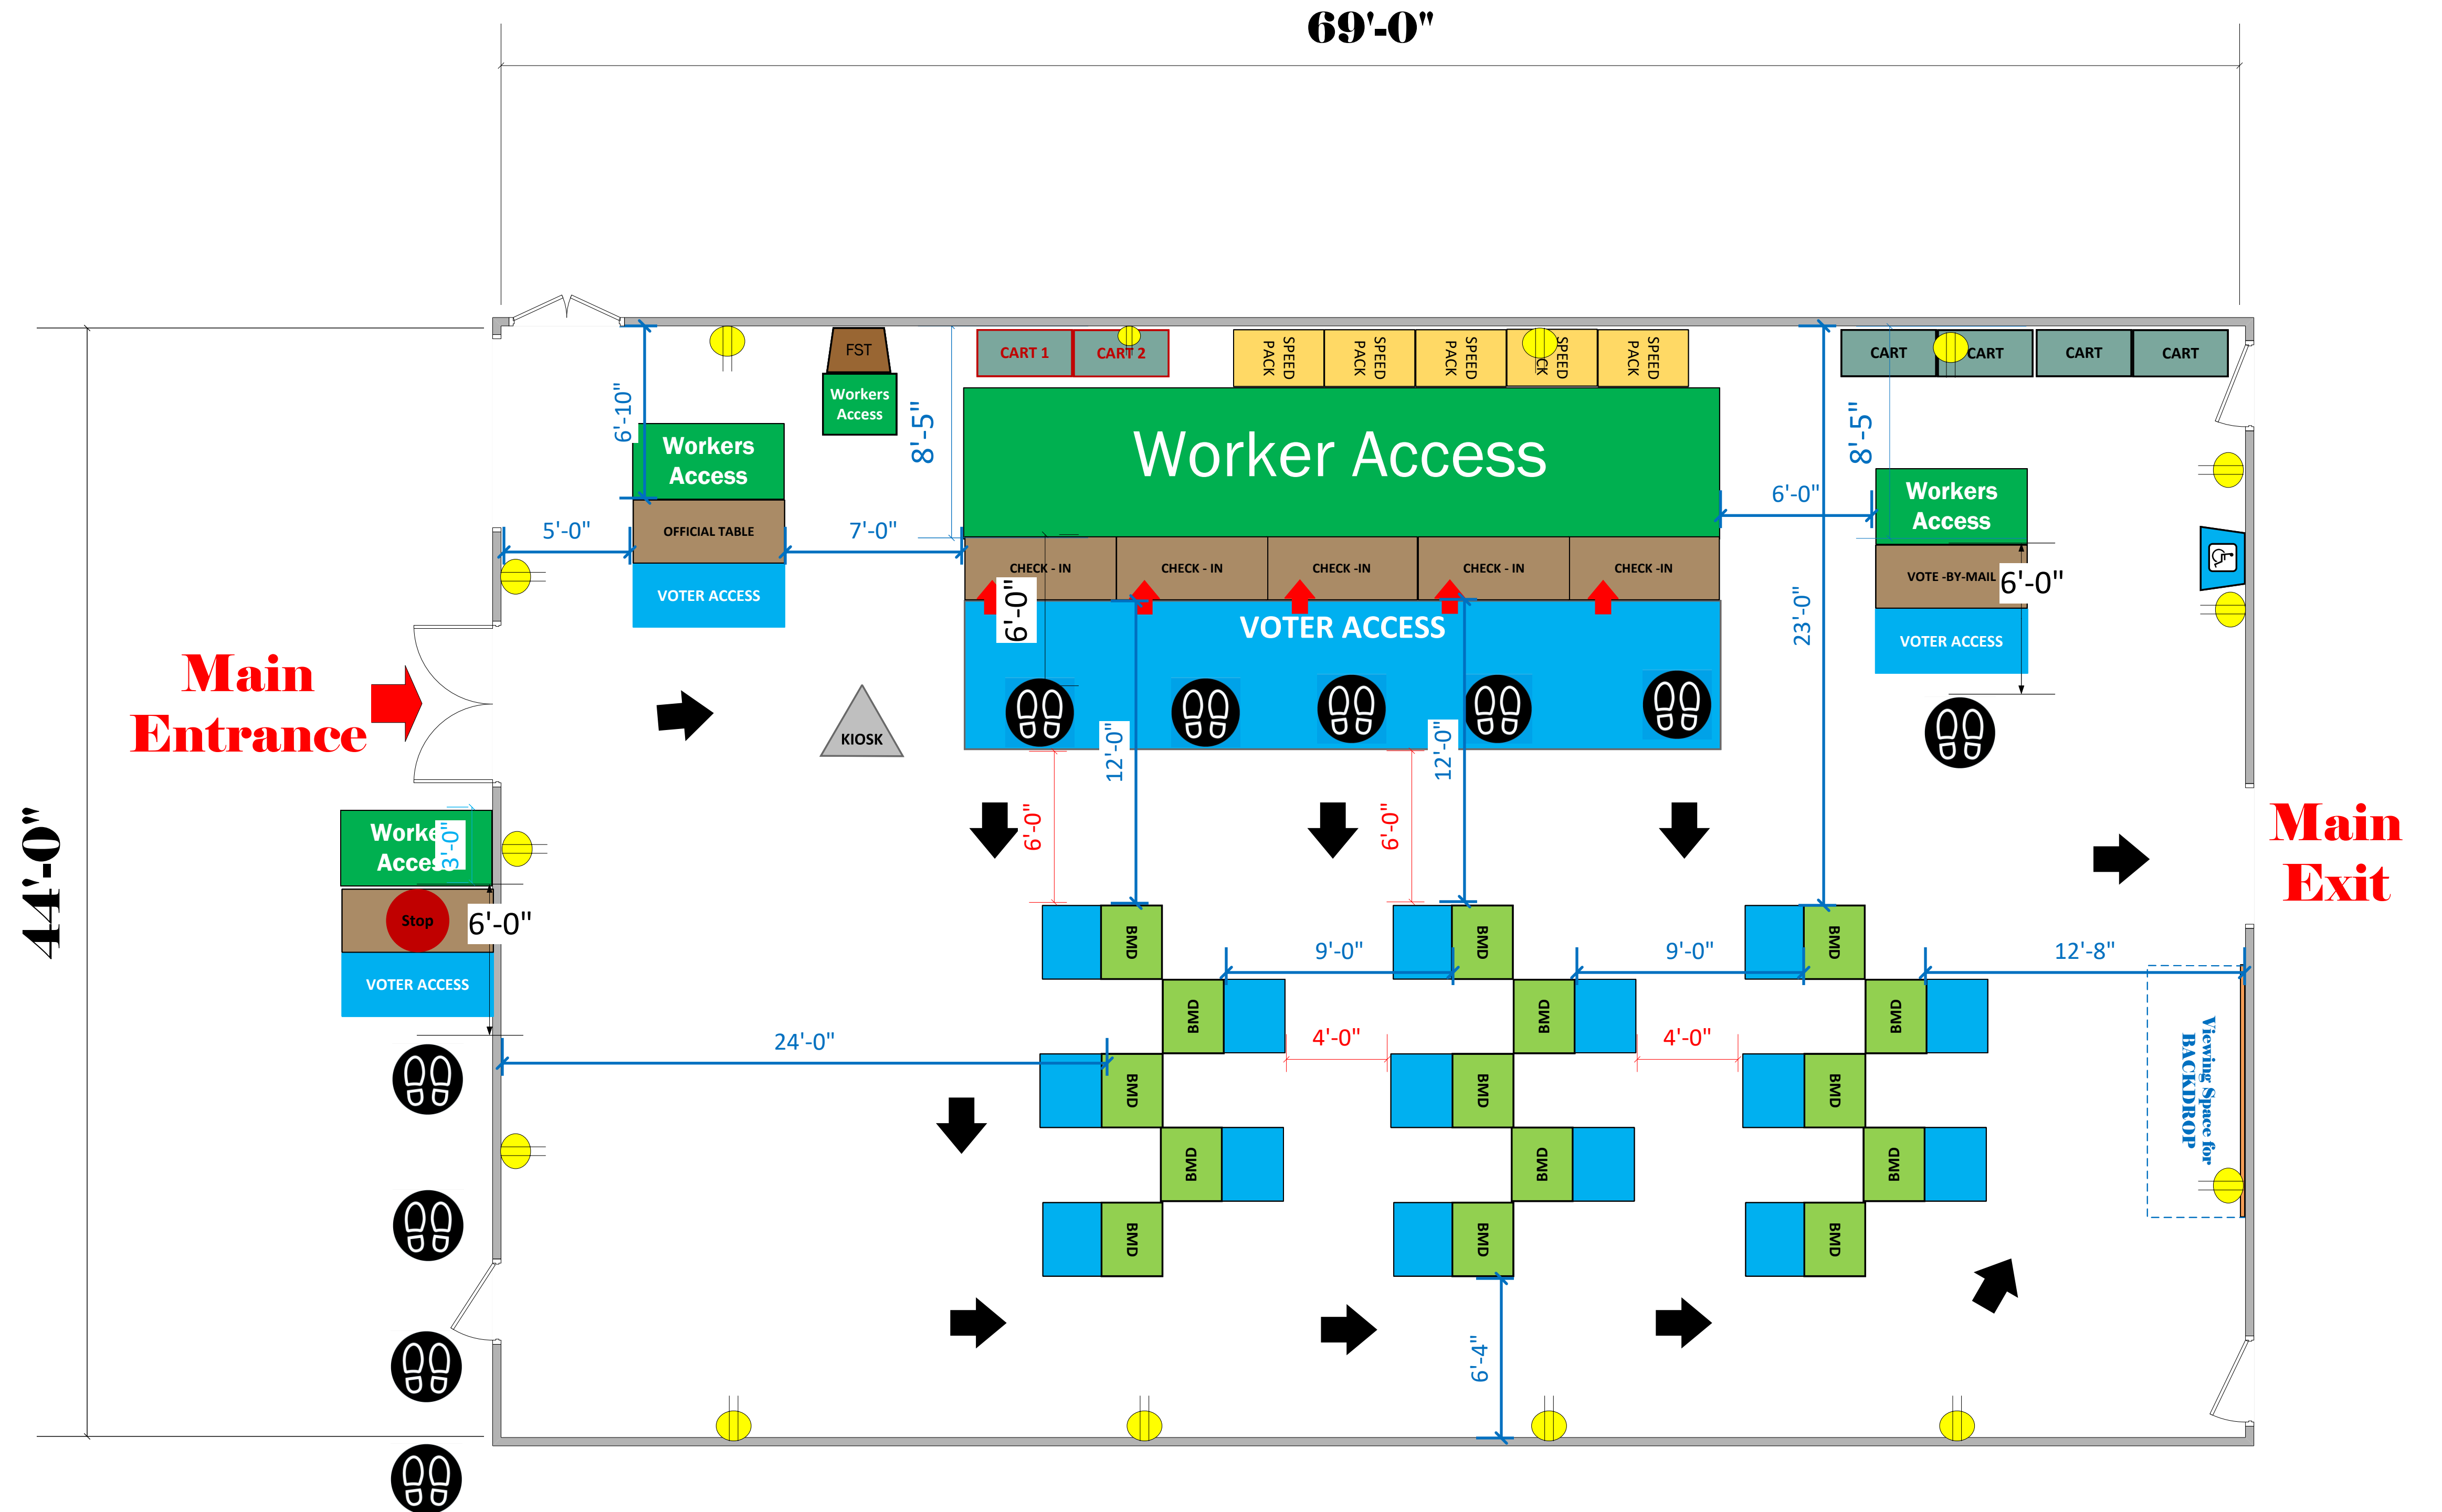

Gymnasium (3,036 Sq. Ft.)

LEGEND

Room Size	Dimension: 69' x 44'	Sq. Ft.: 3,036
EPB	Primary:	Secondary:
BMD	Total: 15	Actual: 15
Circuits	Total:	Usable:
Floor Decals		
BALLOT MARKING DEVICE		
CHECK IN TABLE		
BMD CART		
BACKDROP		
KIOSK		
POWER OUTLET		
PROTRUDING OBJECT		
ROUTER		
POWER CORDS		

TITLE **Bay Shores Community
Congregational Church
VC ID#12532**

SCALE 1: 48
DRAWN BY **Ryan Rivas**