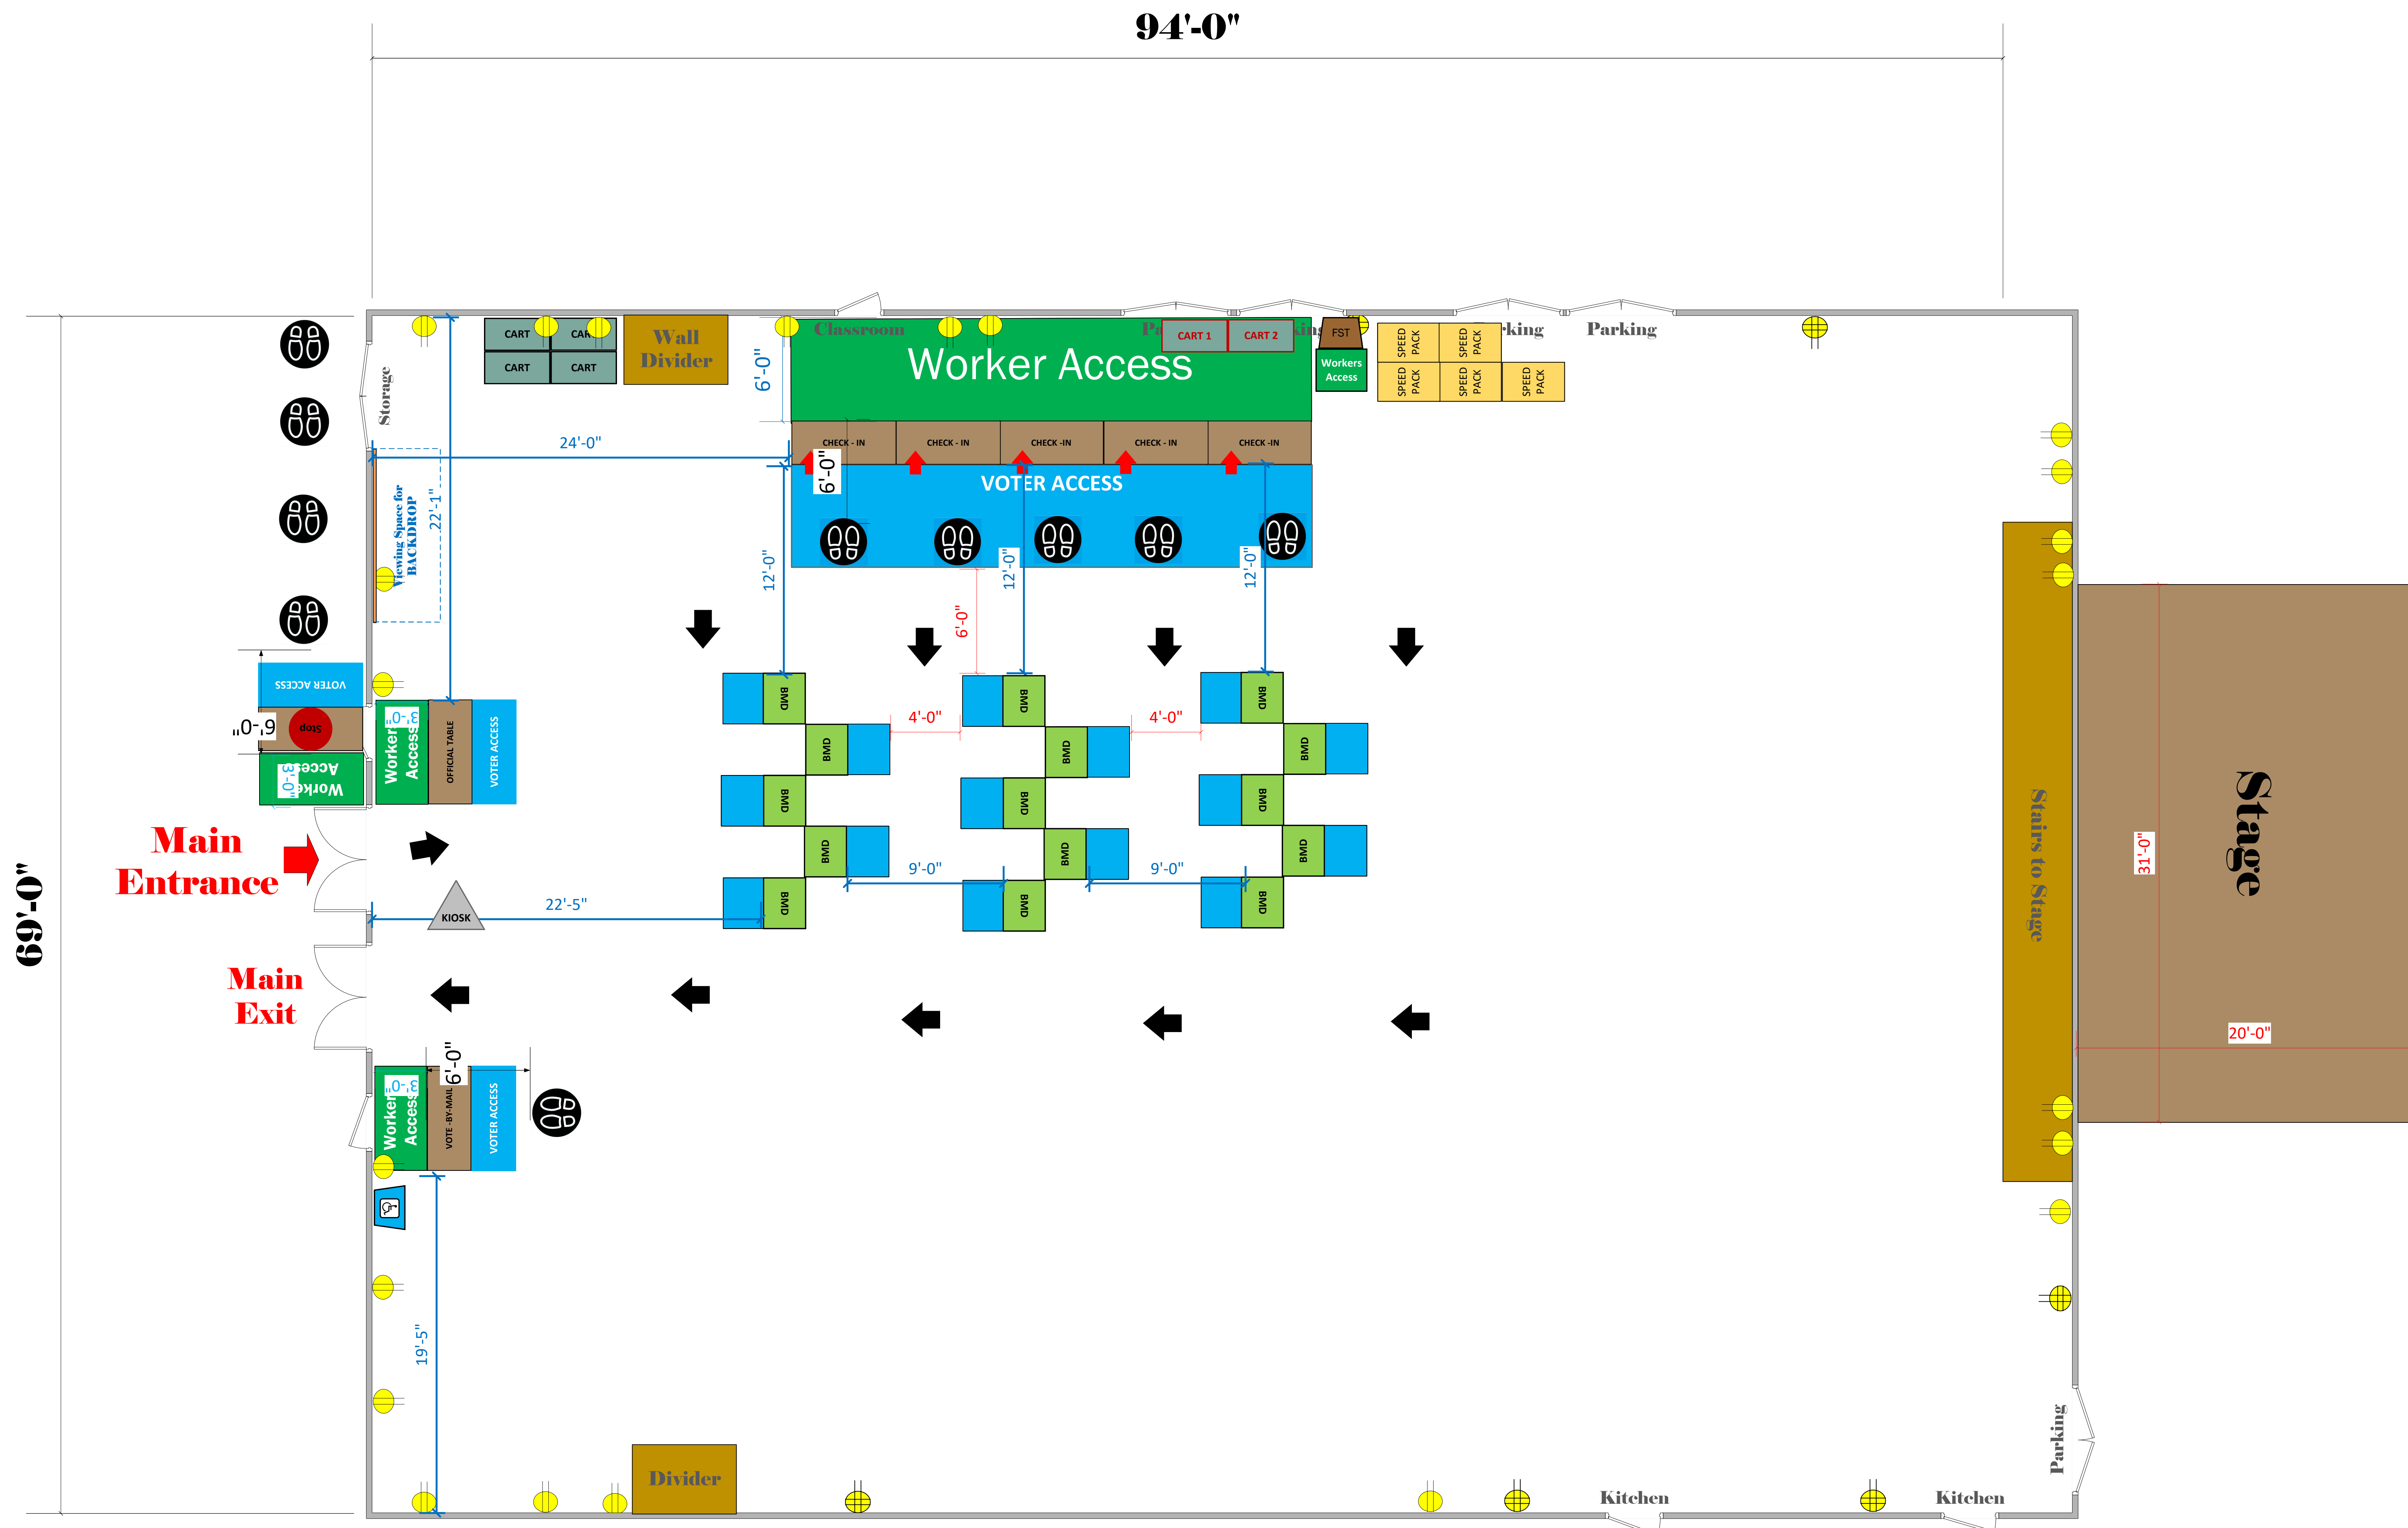

Parish Hall

(6,486 Sq. Ft.)

LEGEND

Room Size	Dimension: 94' x 67'	Sq. Ft. 6,486'
EPB	Primary:	Secondary:
BMD	Total: 15	Actual: 15
Circuits	Total:	Usable:
Floor Decals		
BALLOT MARKING DEVICE		
CHECK IN TABLE		
BMD CART		
BACKDROP		
KIOSK		
POWER OUTLET		
PROTRUDING OBJECT		
ROUTER		
POWER CORDS		