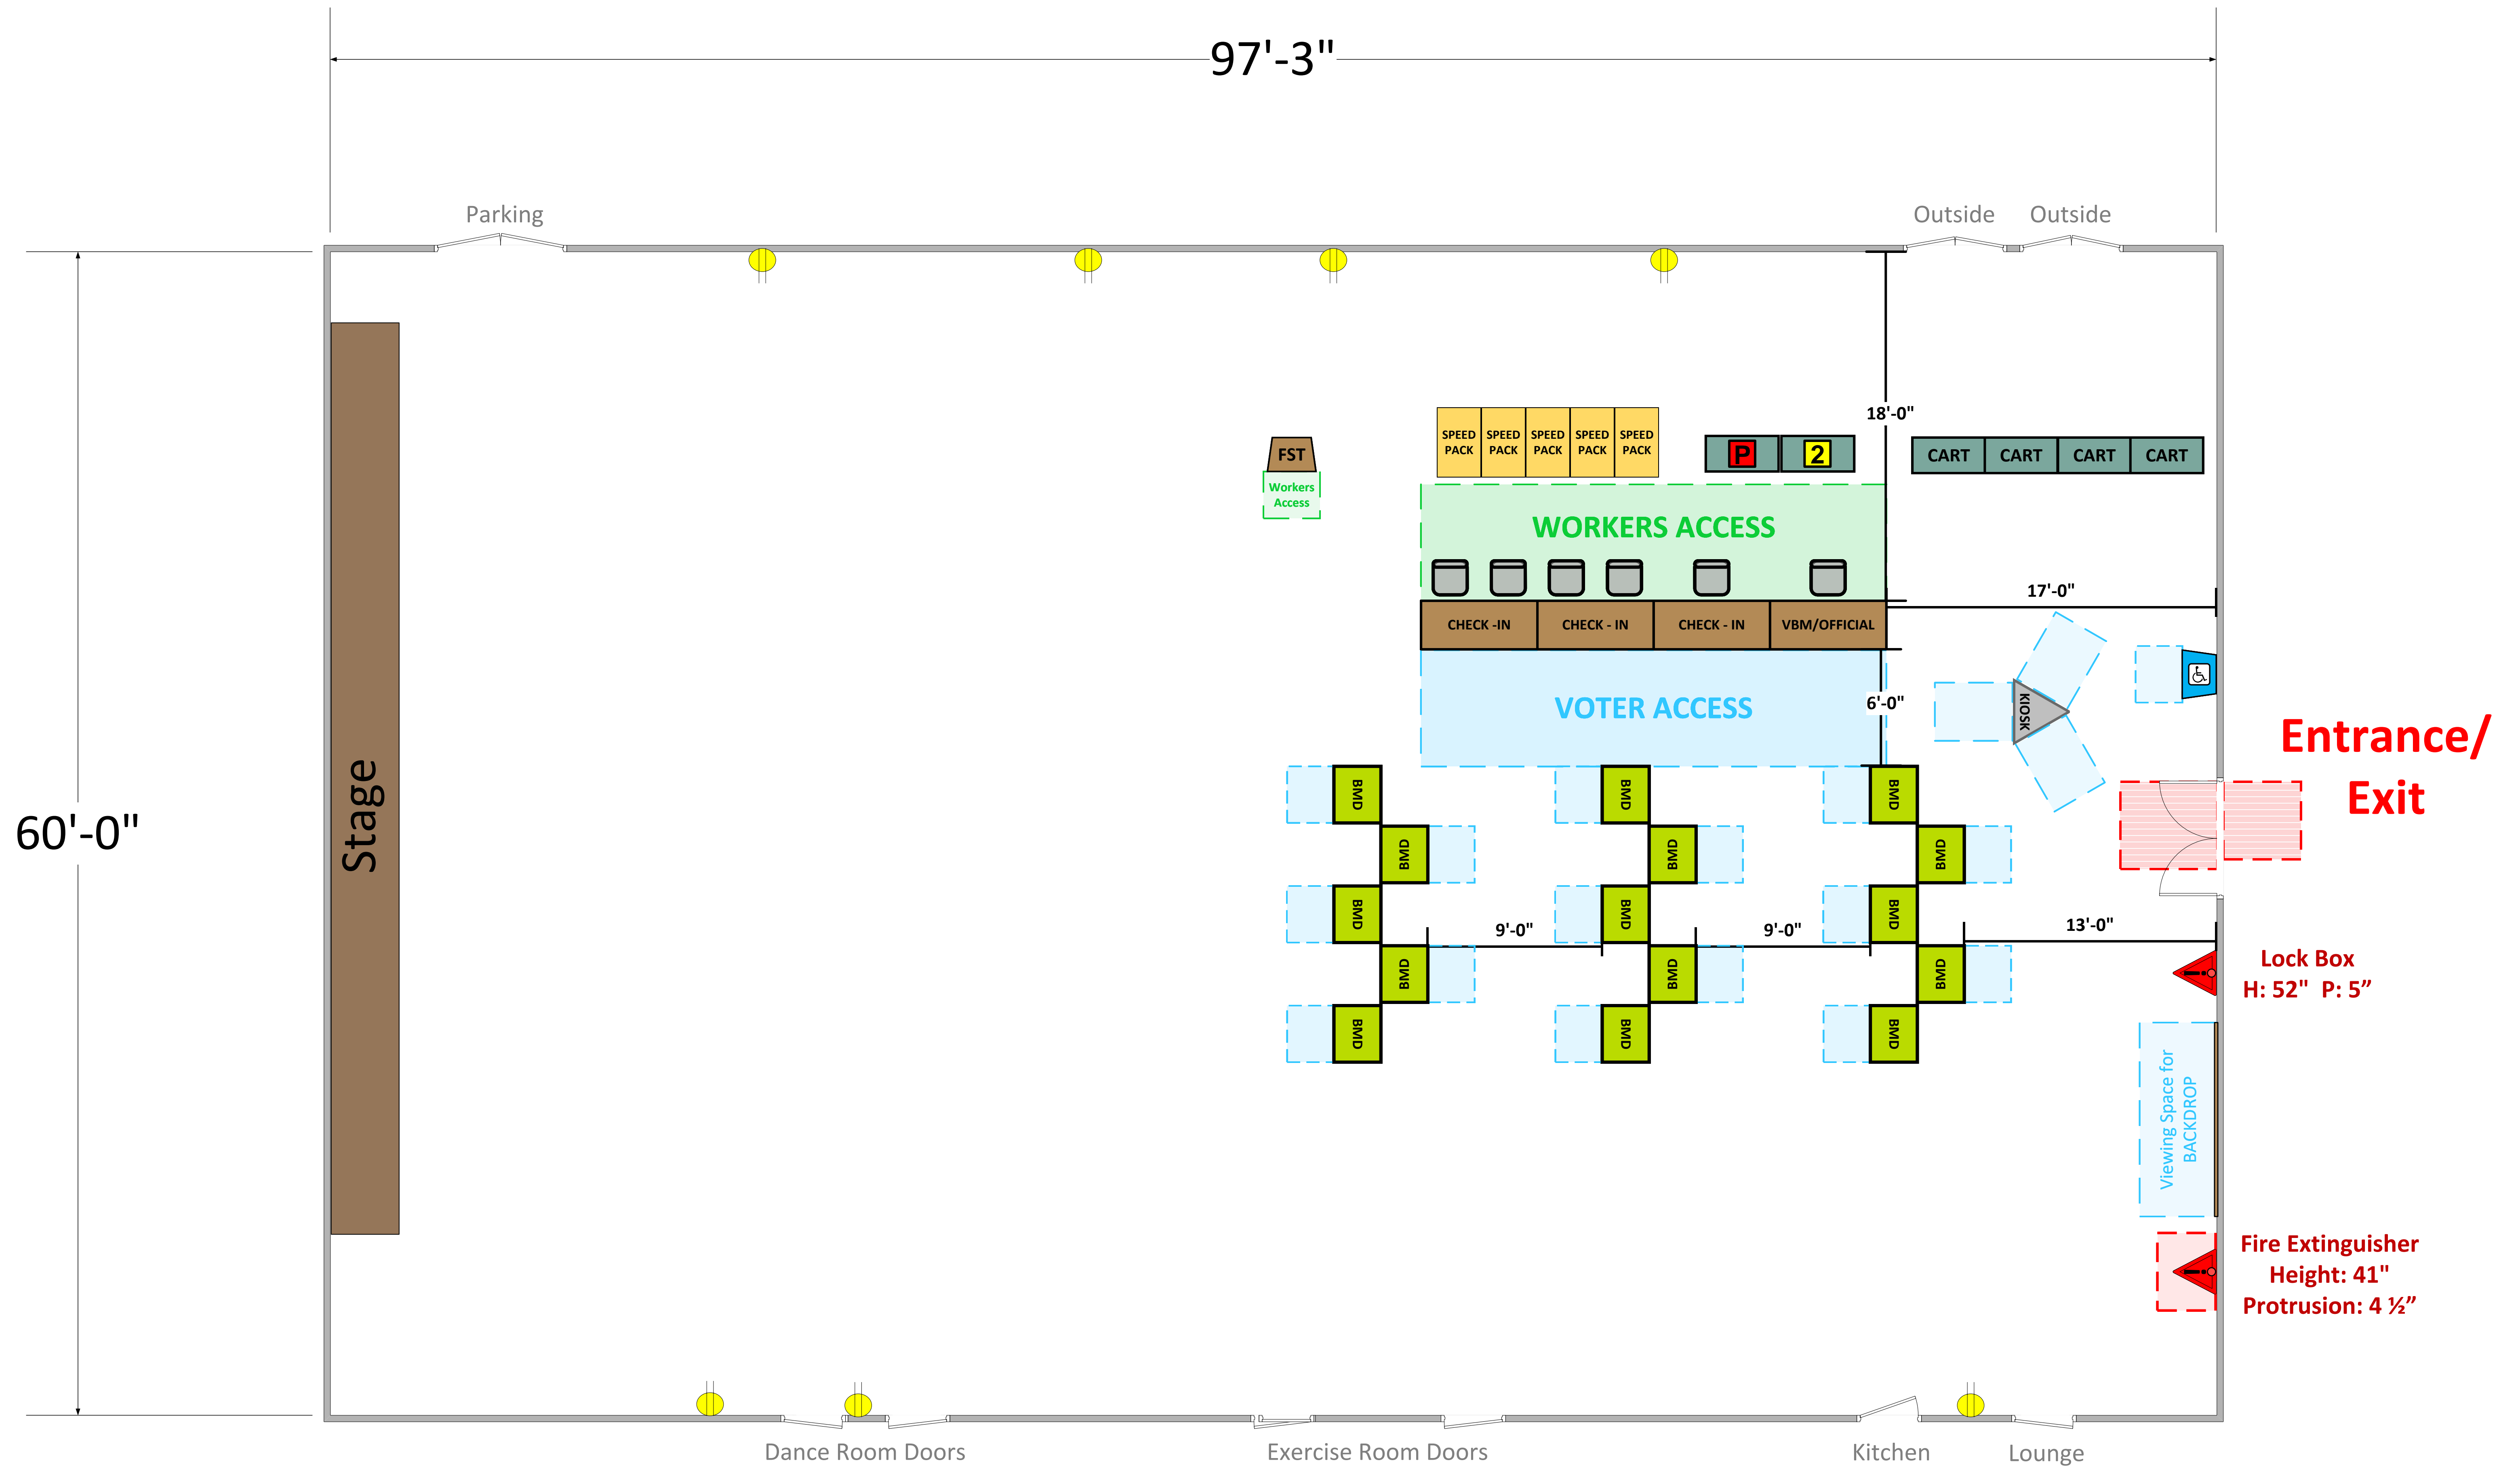

Gymnasium

(5,835 Usable Sq. Ft.)

LEGEND

Room Size	Dimension: 97'3" x 60'	Sq. Ft.: 5,835'
Number of BMDs	15	
POWER OUTLET		
PROTRUDING OBJECT		
Do Not Block Area		

TITLE

VCID 12561
Center of Hope Church

Each chair at a CHECK-IN station equals one ePollbook

Equipment By:	Date:
David Chaparro	01/19/24
Skeleton Drawn By:	Date:
David Chaparro	10/04/23
Scale:	
1/4" inches = 1' Ft.	