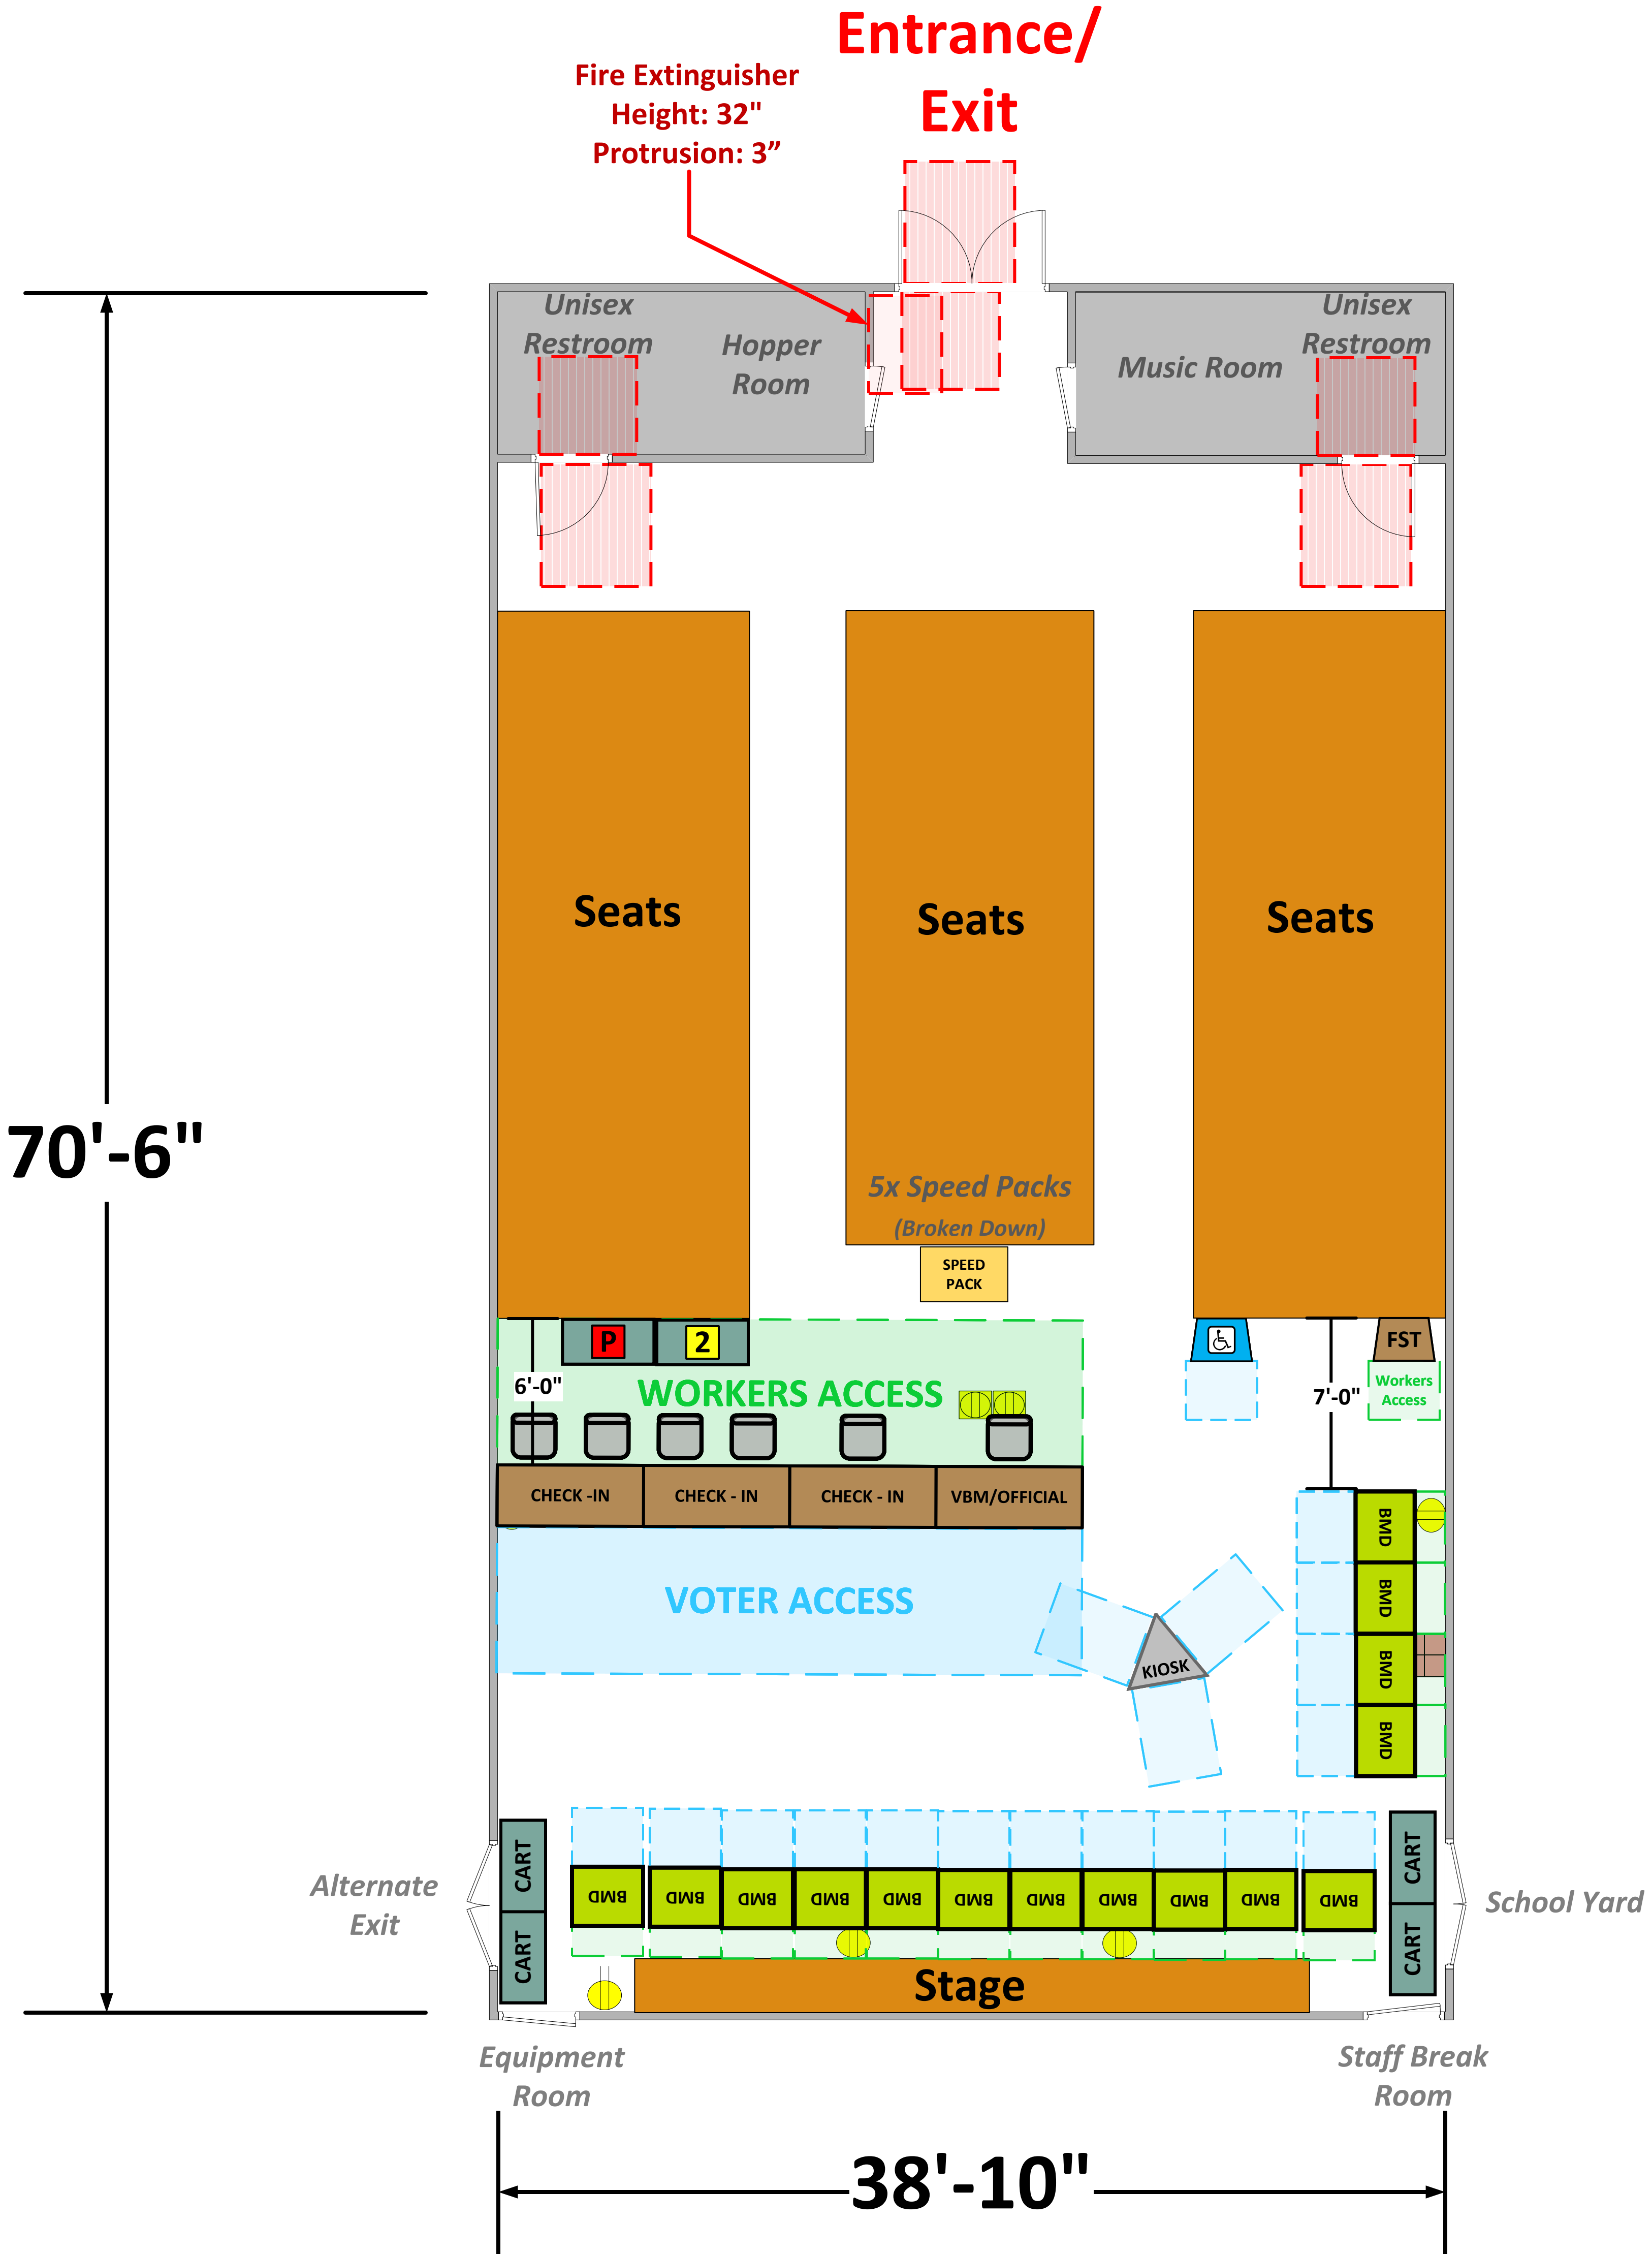

Auditorium

(1,842 Usable Sq. Ft.)

LEGEND

Room Size	Dimension: 70' 6" x 38' 10"	Sq. Ft.: 1,842
Number of BMDs	15	
POWER OUTLET		
PROTRUDING OBJECT		
Do Not Block Area		

TITLE
VCID 12573
Capistrano Ave Elementary School

Each chair at a CHECK-IN station equals one ePollbook

Equipment By: Scott Taylor	Date: 04/10/26
Skeleton Drawn By: Scott Taylor	Date: 04/10/26
Scale: 1/4" inches = 1' Ft.	